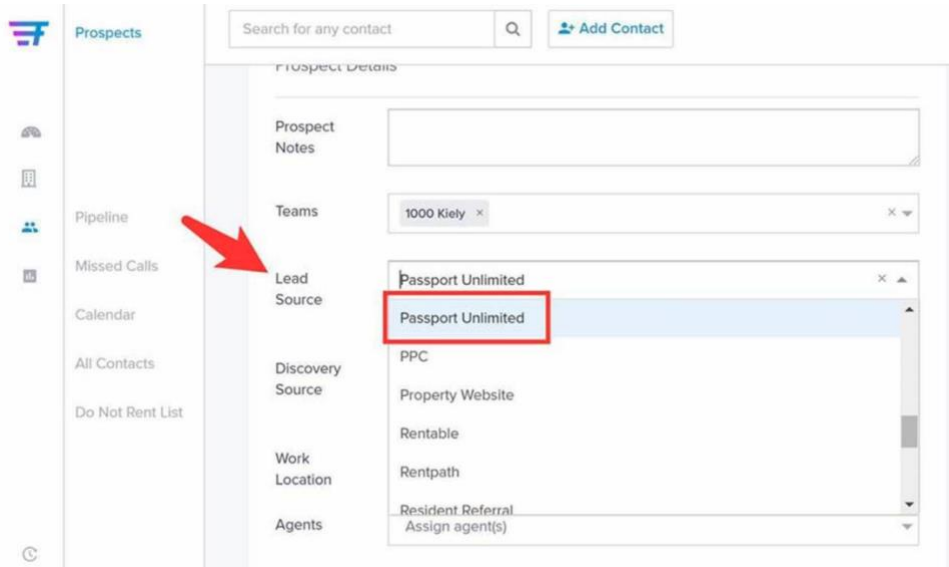

ESSEX

PASSPORT UNLIMITED JOB AID

What is Passport Unlimited?

- Passport Unlimited connects customers and businesses through an exclusive collection of offers and discounts available to employees at participating companies in California. Similar to an offer valid for AAA customers, Passport Unlimited discounts are only available to employees at participating companies.
- This new ad source goes into effect Monday, March 1, 2021.
- A complete demonstration of this program can be found [here](#).
 - Sign in as Guest
 - Go to Shop > Home & Garden
- On Monday, March 1, 2021 employees who work at a company who subscribe to the Passport Unlimited program will see various Essex advertisements that look like this:

ESSEX EVERY STORY IS **UNIQUE**. EVERY HOME IS *different.*

What is the offer Essex is providing to participating companies of Passport Unlimited?

- Our promotional offer is \$350 off move-in costs with a new 12 to 18-month lease.
- This offer can be used in conjunction with any other current concession being offered.

What is the on-site team responsible for when it comes to Passport Unlimited?

- If a prospect mentions Passport Unlimited during their first visit, you must offer them the \$350 off move-in costs **in addition** to any current offers.
- You will need to attribute the source properly! Any prospect that mentions or receives the \$350 concession must be attributed to the **Passport Unlimited** ad source. This is the only authorized means to attribute to this discount.
- If the prospect visits our Essex website from a direct click through the Passport Unlimited website to submit an application, the source will be automatically tracked. If they call the property directly or walk in, you will need to manually attribute the ad source.
- The ad source will look like this in Funnel: