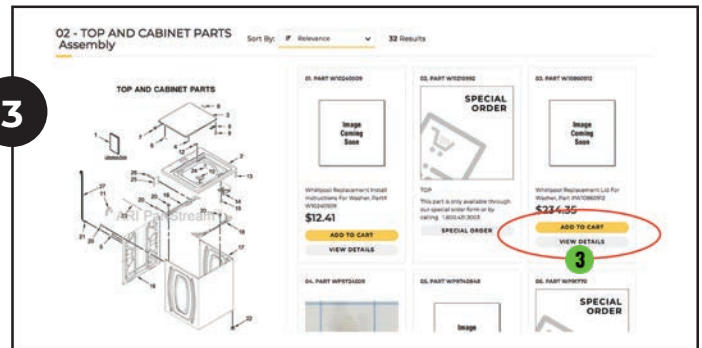

Search Now at hdsupplysolutions.com/partslink