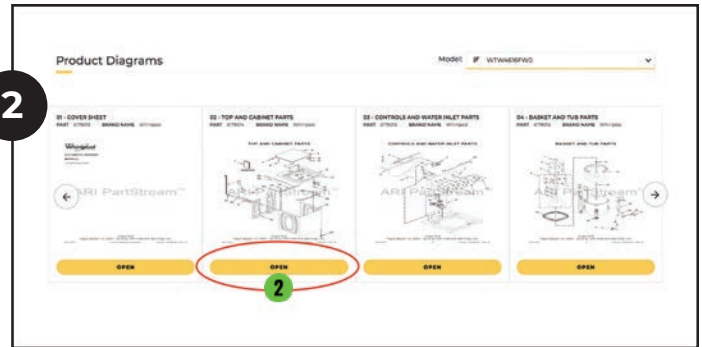

## HERE'S HOW IT WORKS:

**1** Navigate to **PartsLink™** from any page on our website and enter the **appliance model number** or **HD Supply part number**.

**2** Open the Product Diagram for the repair you are performing to view available parts.