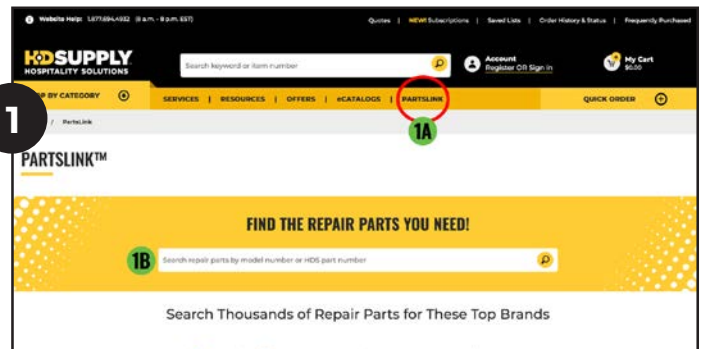

## HERE'S HOW IT WORKS:

**1** Navigate to **PartsLink™** from any page on our website and enter the **appliance model number** or **HD Supply part number**.

**2** Open the Product Diagram for the repair you are performing to view available parts.