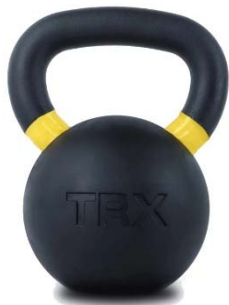

TRX 18-inch Foam Roller

Target nagging muscle pains and knots, recover faster, and improve flexibility and mobility with the TRX Foam Roller. Made from high-quality expanded polypropylene foam (EPP), this roller keeps its shape and delivers consistent results through deep tissue therapy that'll get you safely back to training in no time.

- EXFMRL-18 – 18 inch