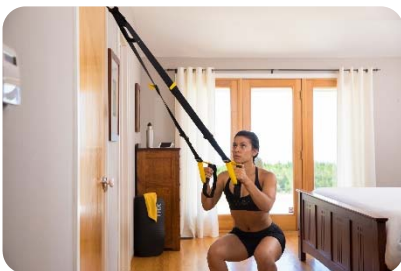

TRX Commercial Suspension Trainer

This commercial model is the strongest and most durable Suspension Trainer TRX builds. New on the Club 4 is larger padding for increased comfort, Antimicrobial handles, and Adjustable Foot Cradles that prevent slippage.

- TRXCLUB4

TRX Door Anchor

Provides an anchor point for your Suspension Trainer. Fits easily over any solid door and provides 100% sturdy support. Won't scratch or damage paint or wood. An ideal accessory for anyone looking to get their training on the go. Easy to use.

- TRXDA-SG