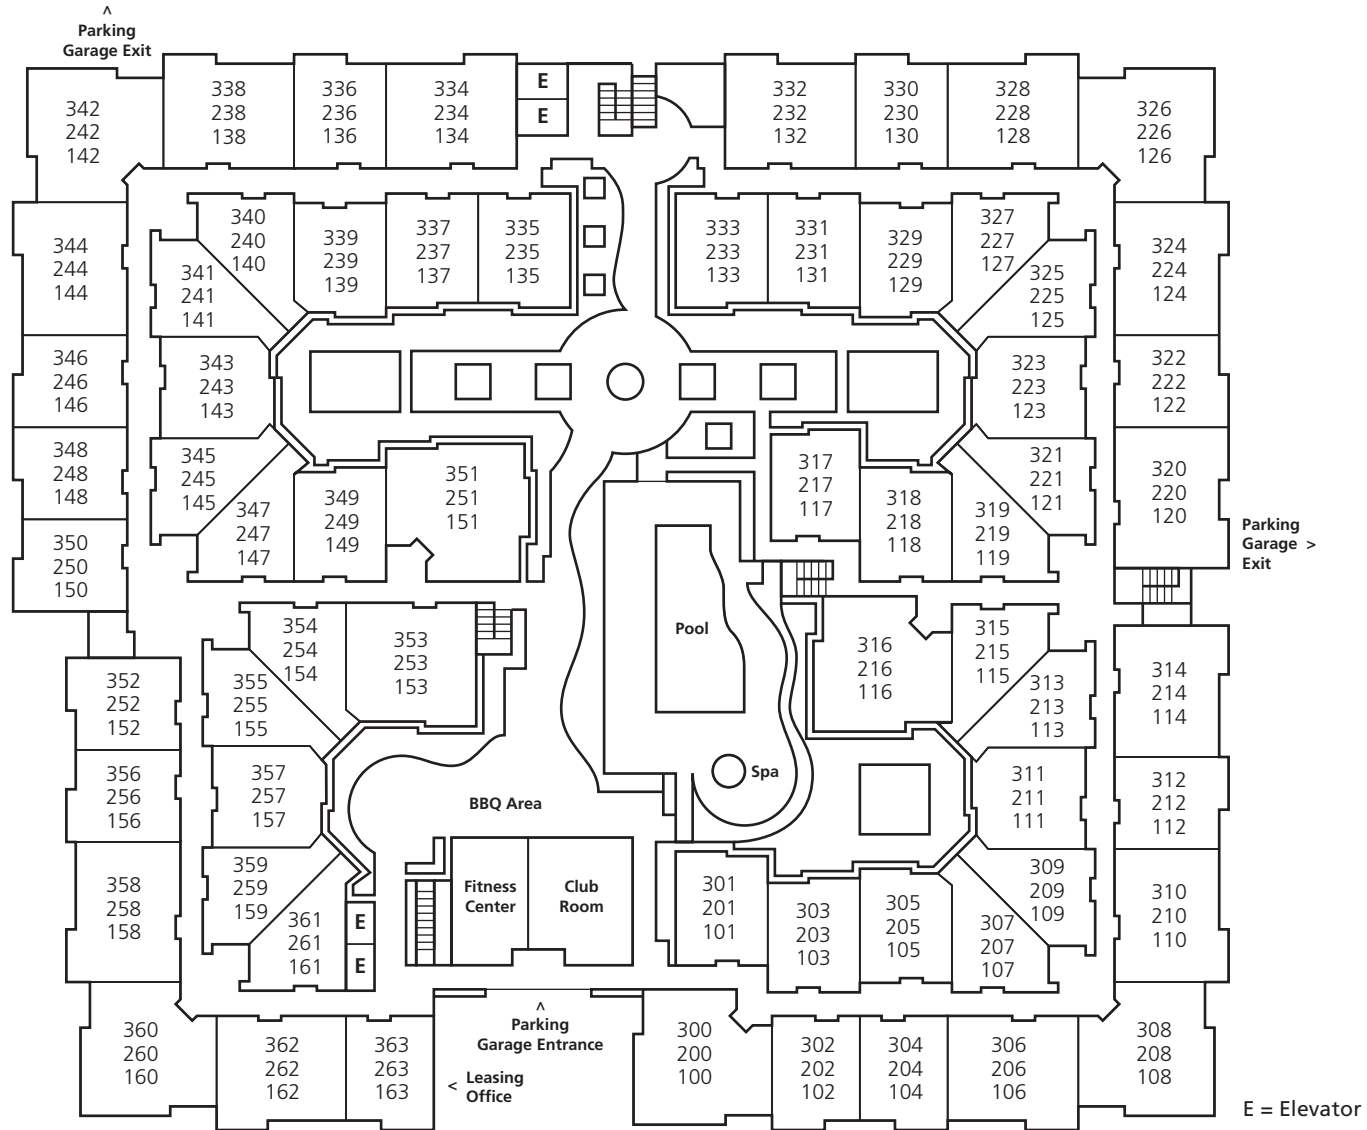

Pinnacle at Fullerton

714.879.0635 | livepinnacleatfullerton.com
fullerton@essex.com
229 E. Commonwealth Ave., Fullerton, CA 92832

SITE PLAN

We reserve the right to modify plans. Each site plan is an artist's conception and is not to scale.