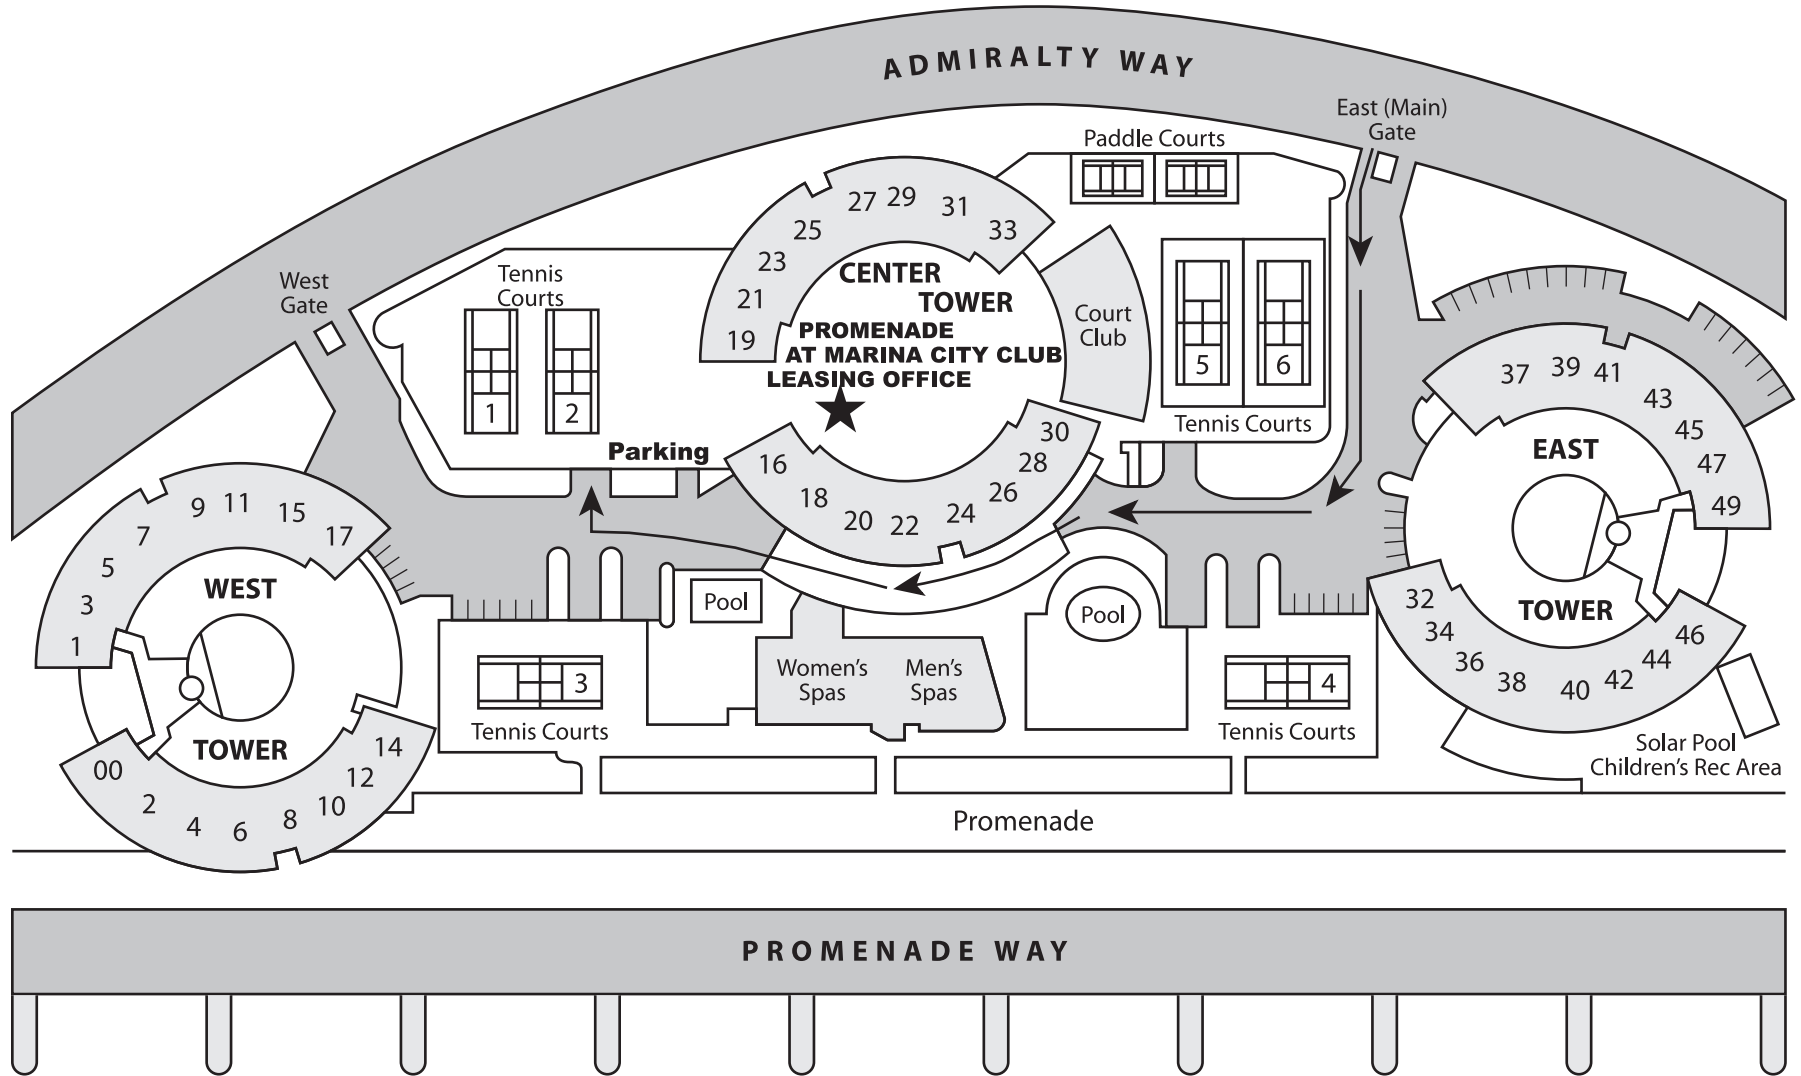

The Marina City Club

310.305.9191 | themarinacityclub.com
marinacity@essex.com
4333 Admiralty Way #10, Marina Del Rey, CA 90292

SITE PLAN

We reserve the right to modify plans. Each site plan is an artist's conception and is not to scale.