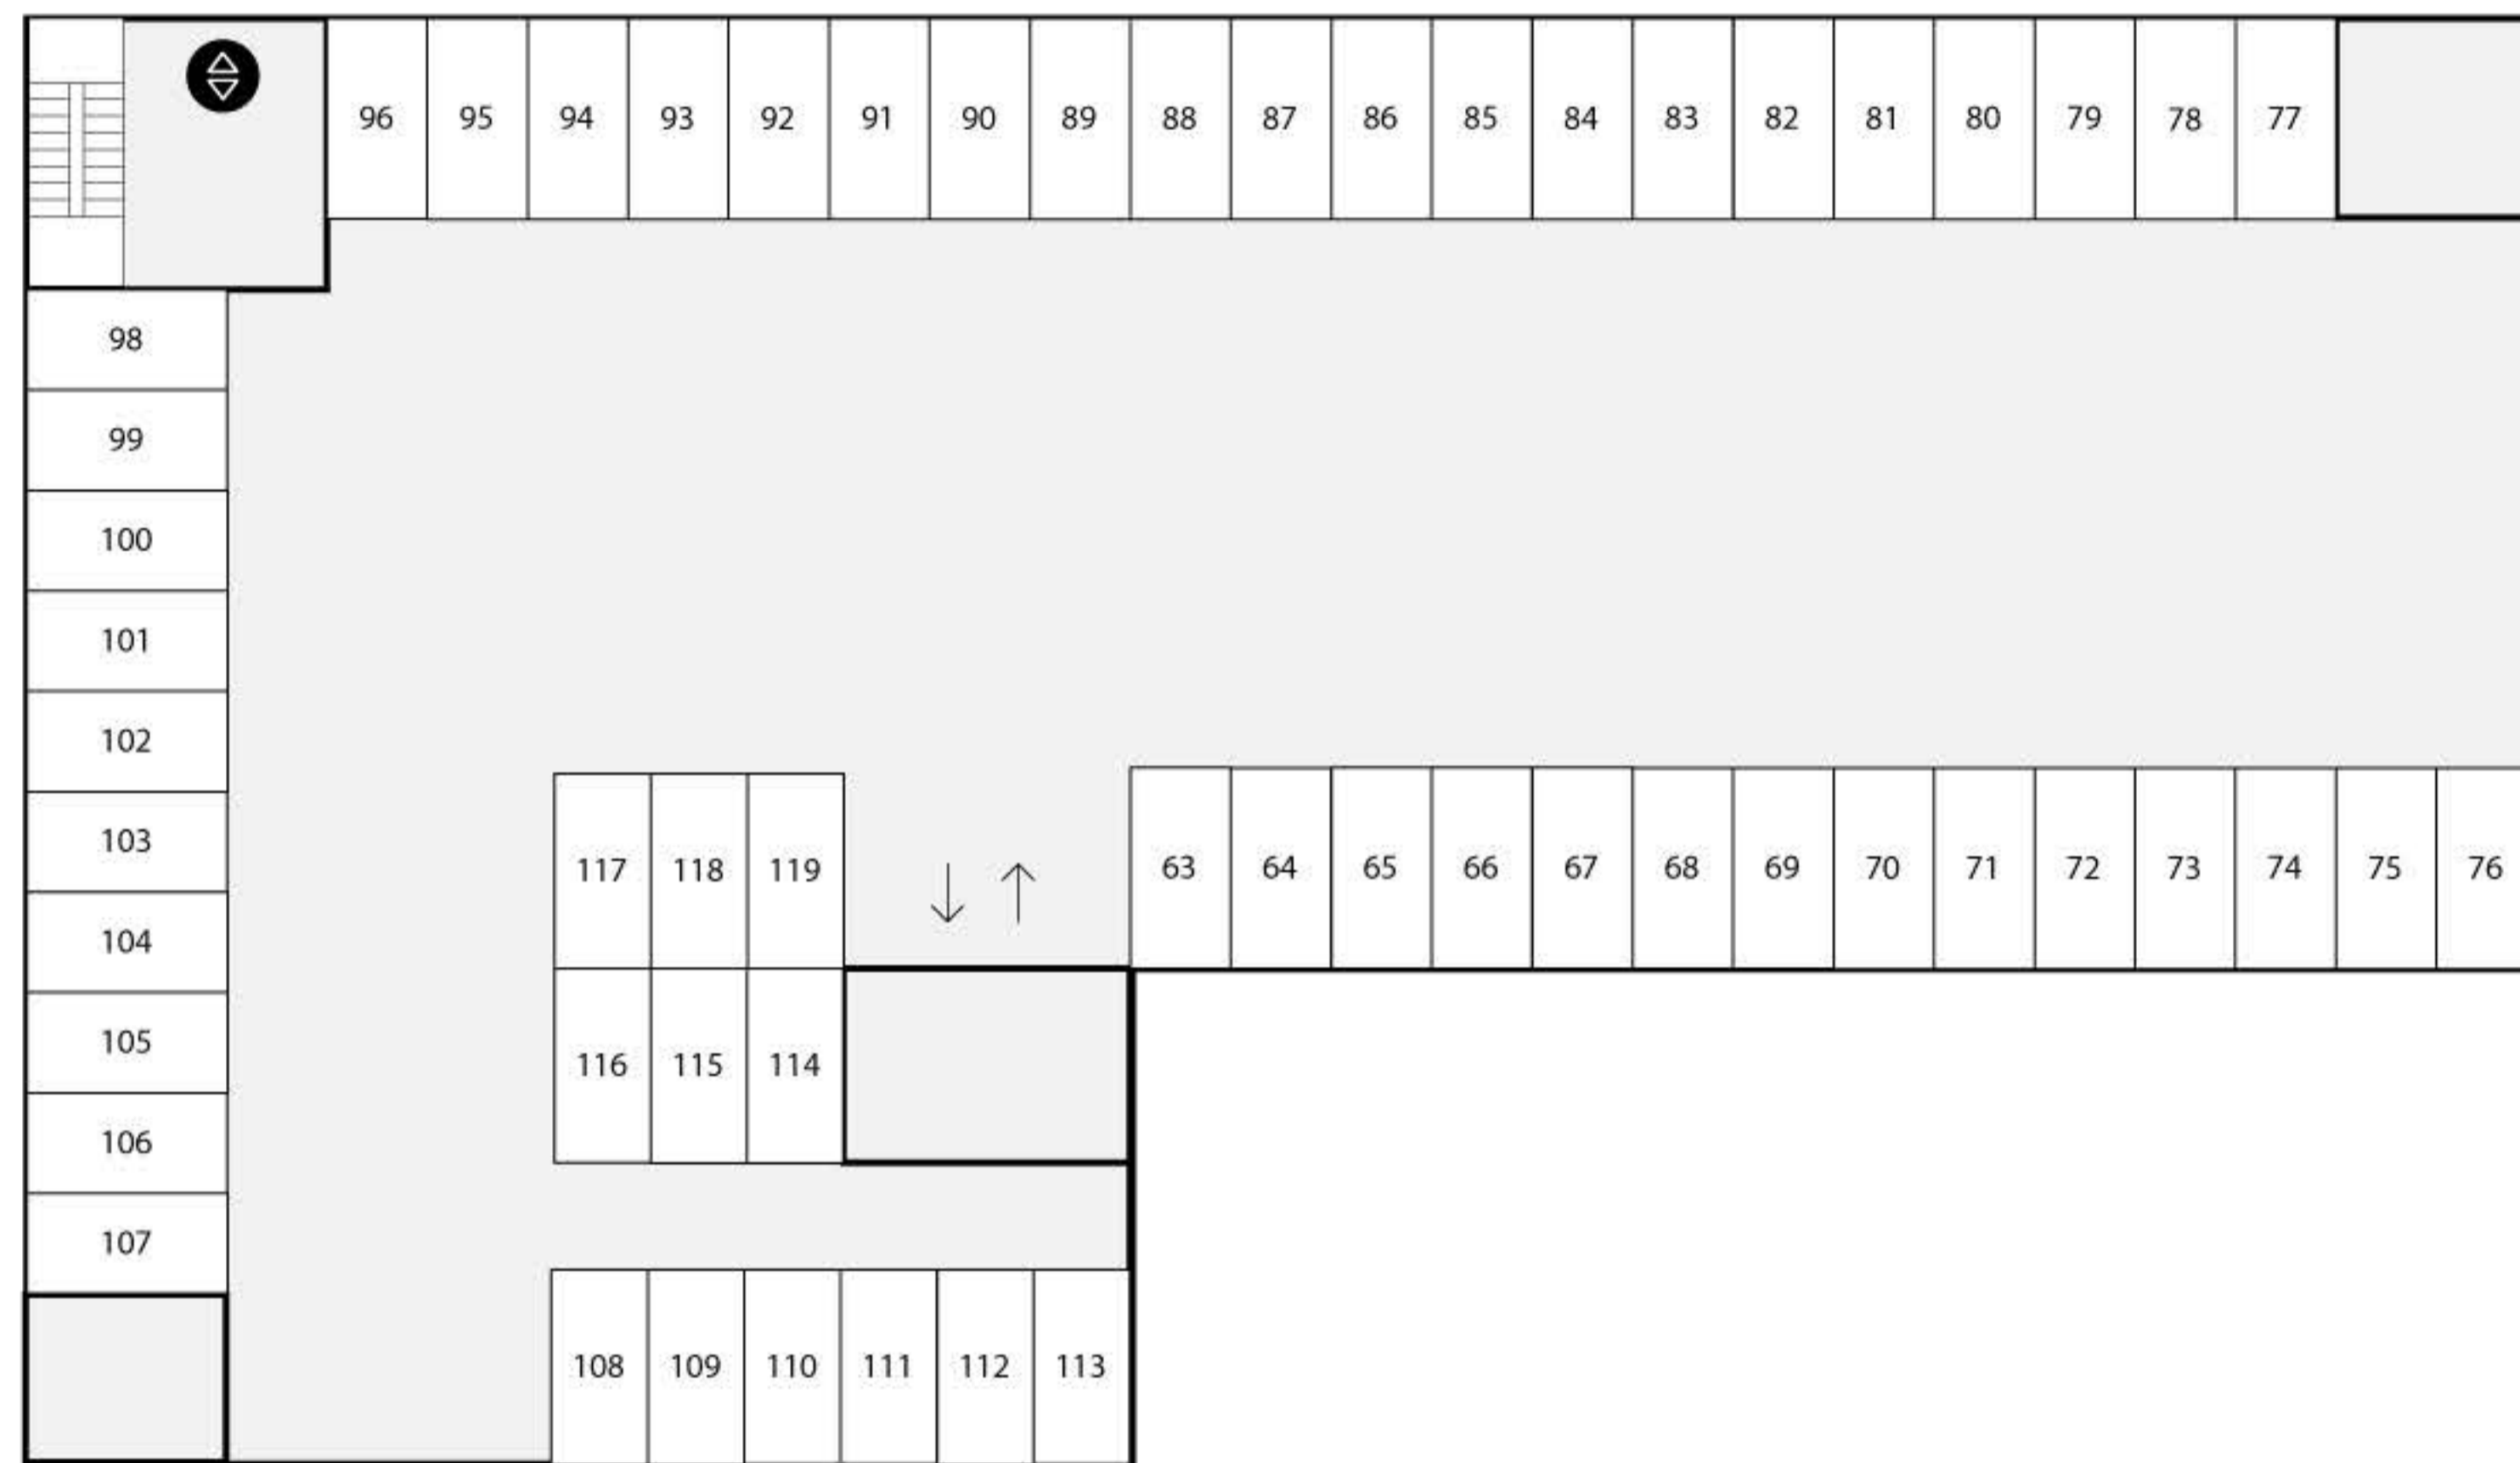

JAMES M WOOD BOULEVARD

IROLO STREET

NORMANDIE AVENUE

ELEVATOR

STANDARD

TANDEM PARKING

N

JAMES M WOOD BOULEVARD

IROLO STREET

NORMANDIE AVENUE

ELEVATOR

STANDARD

TANDEM PARKING