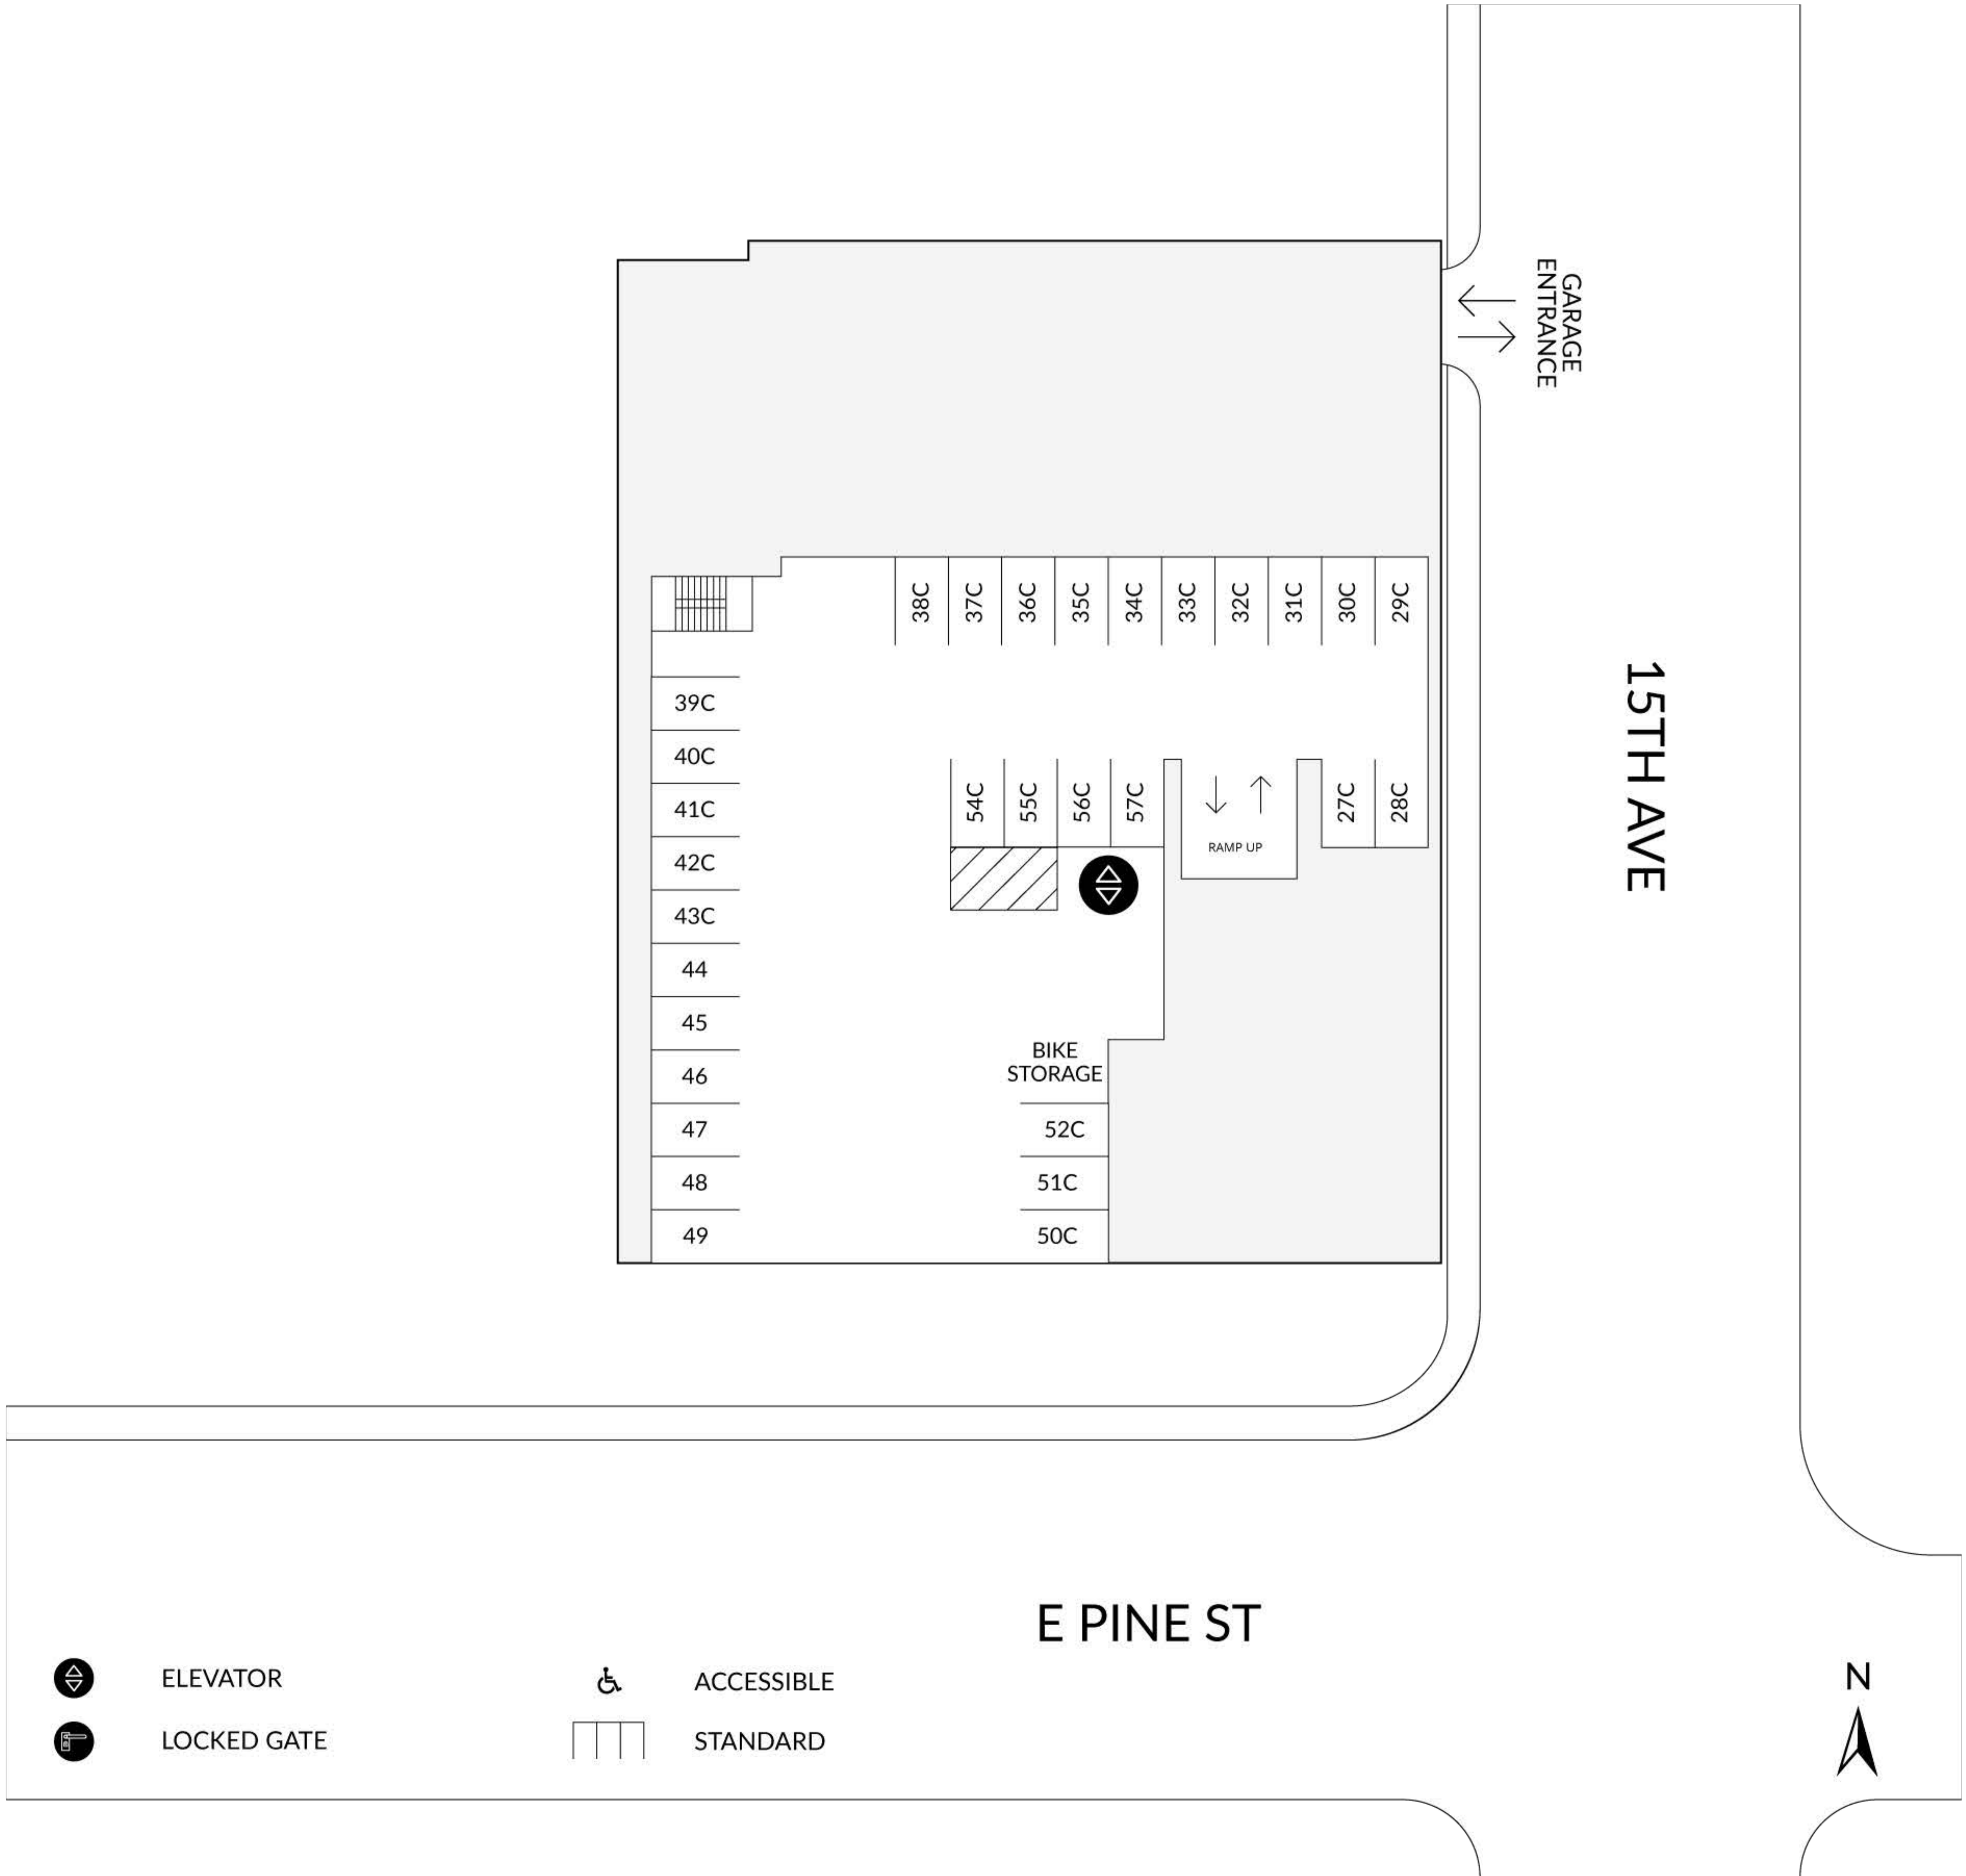

P1

ELEVATOR

LOCKED GATE

ACCESSIBLE

STANDARD