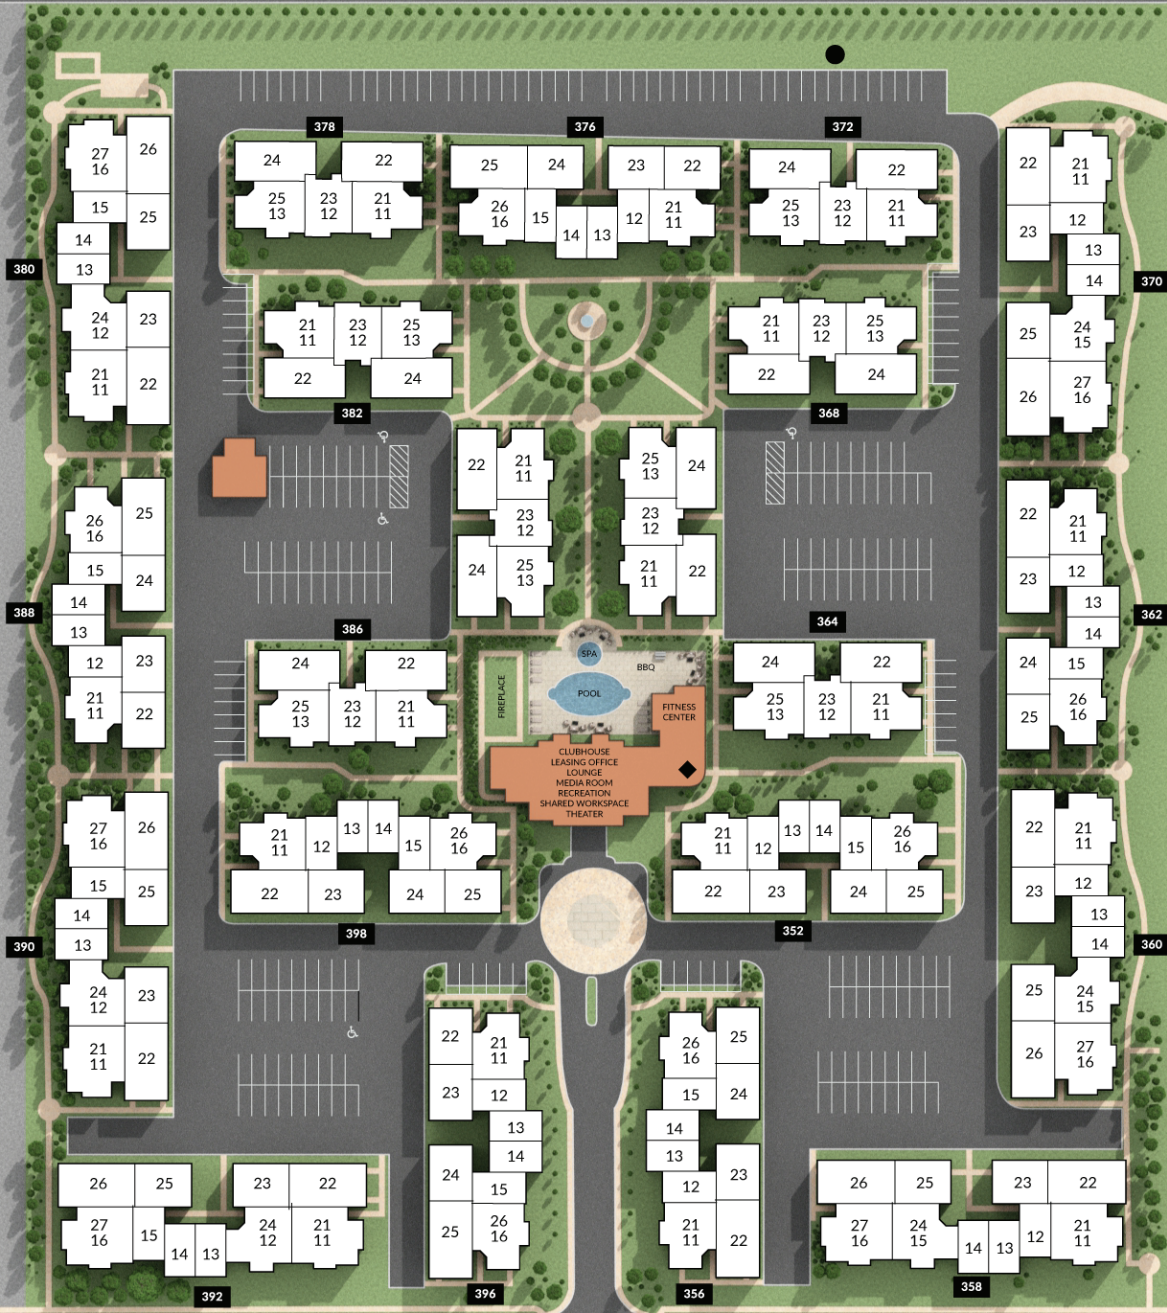

WEST VALLEY FREEWAY

◆	MAIL	♿	ACCESSIBLE
●	TRASH	□□□	GARAGE
		□□□	STANDARD

# Villa Veneto at Palm Valley

Leasing Office: 350 La Strada / San Jose, CA 95123 / [villavenetoapts.com](http://villavenetoapts.com)

ESSEX