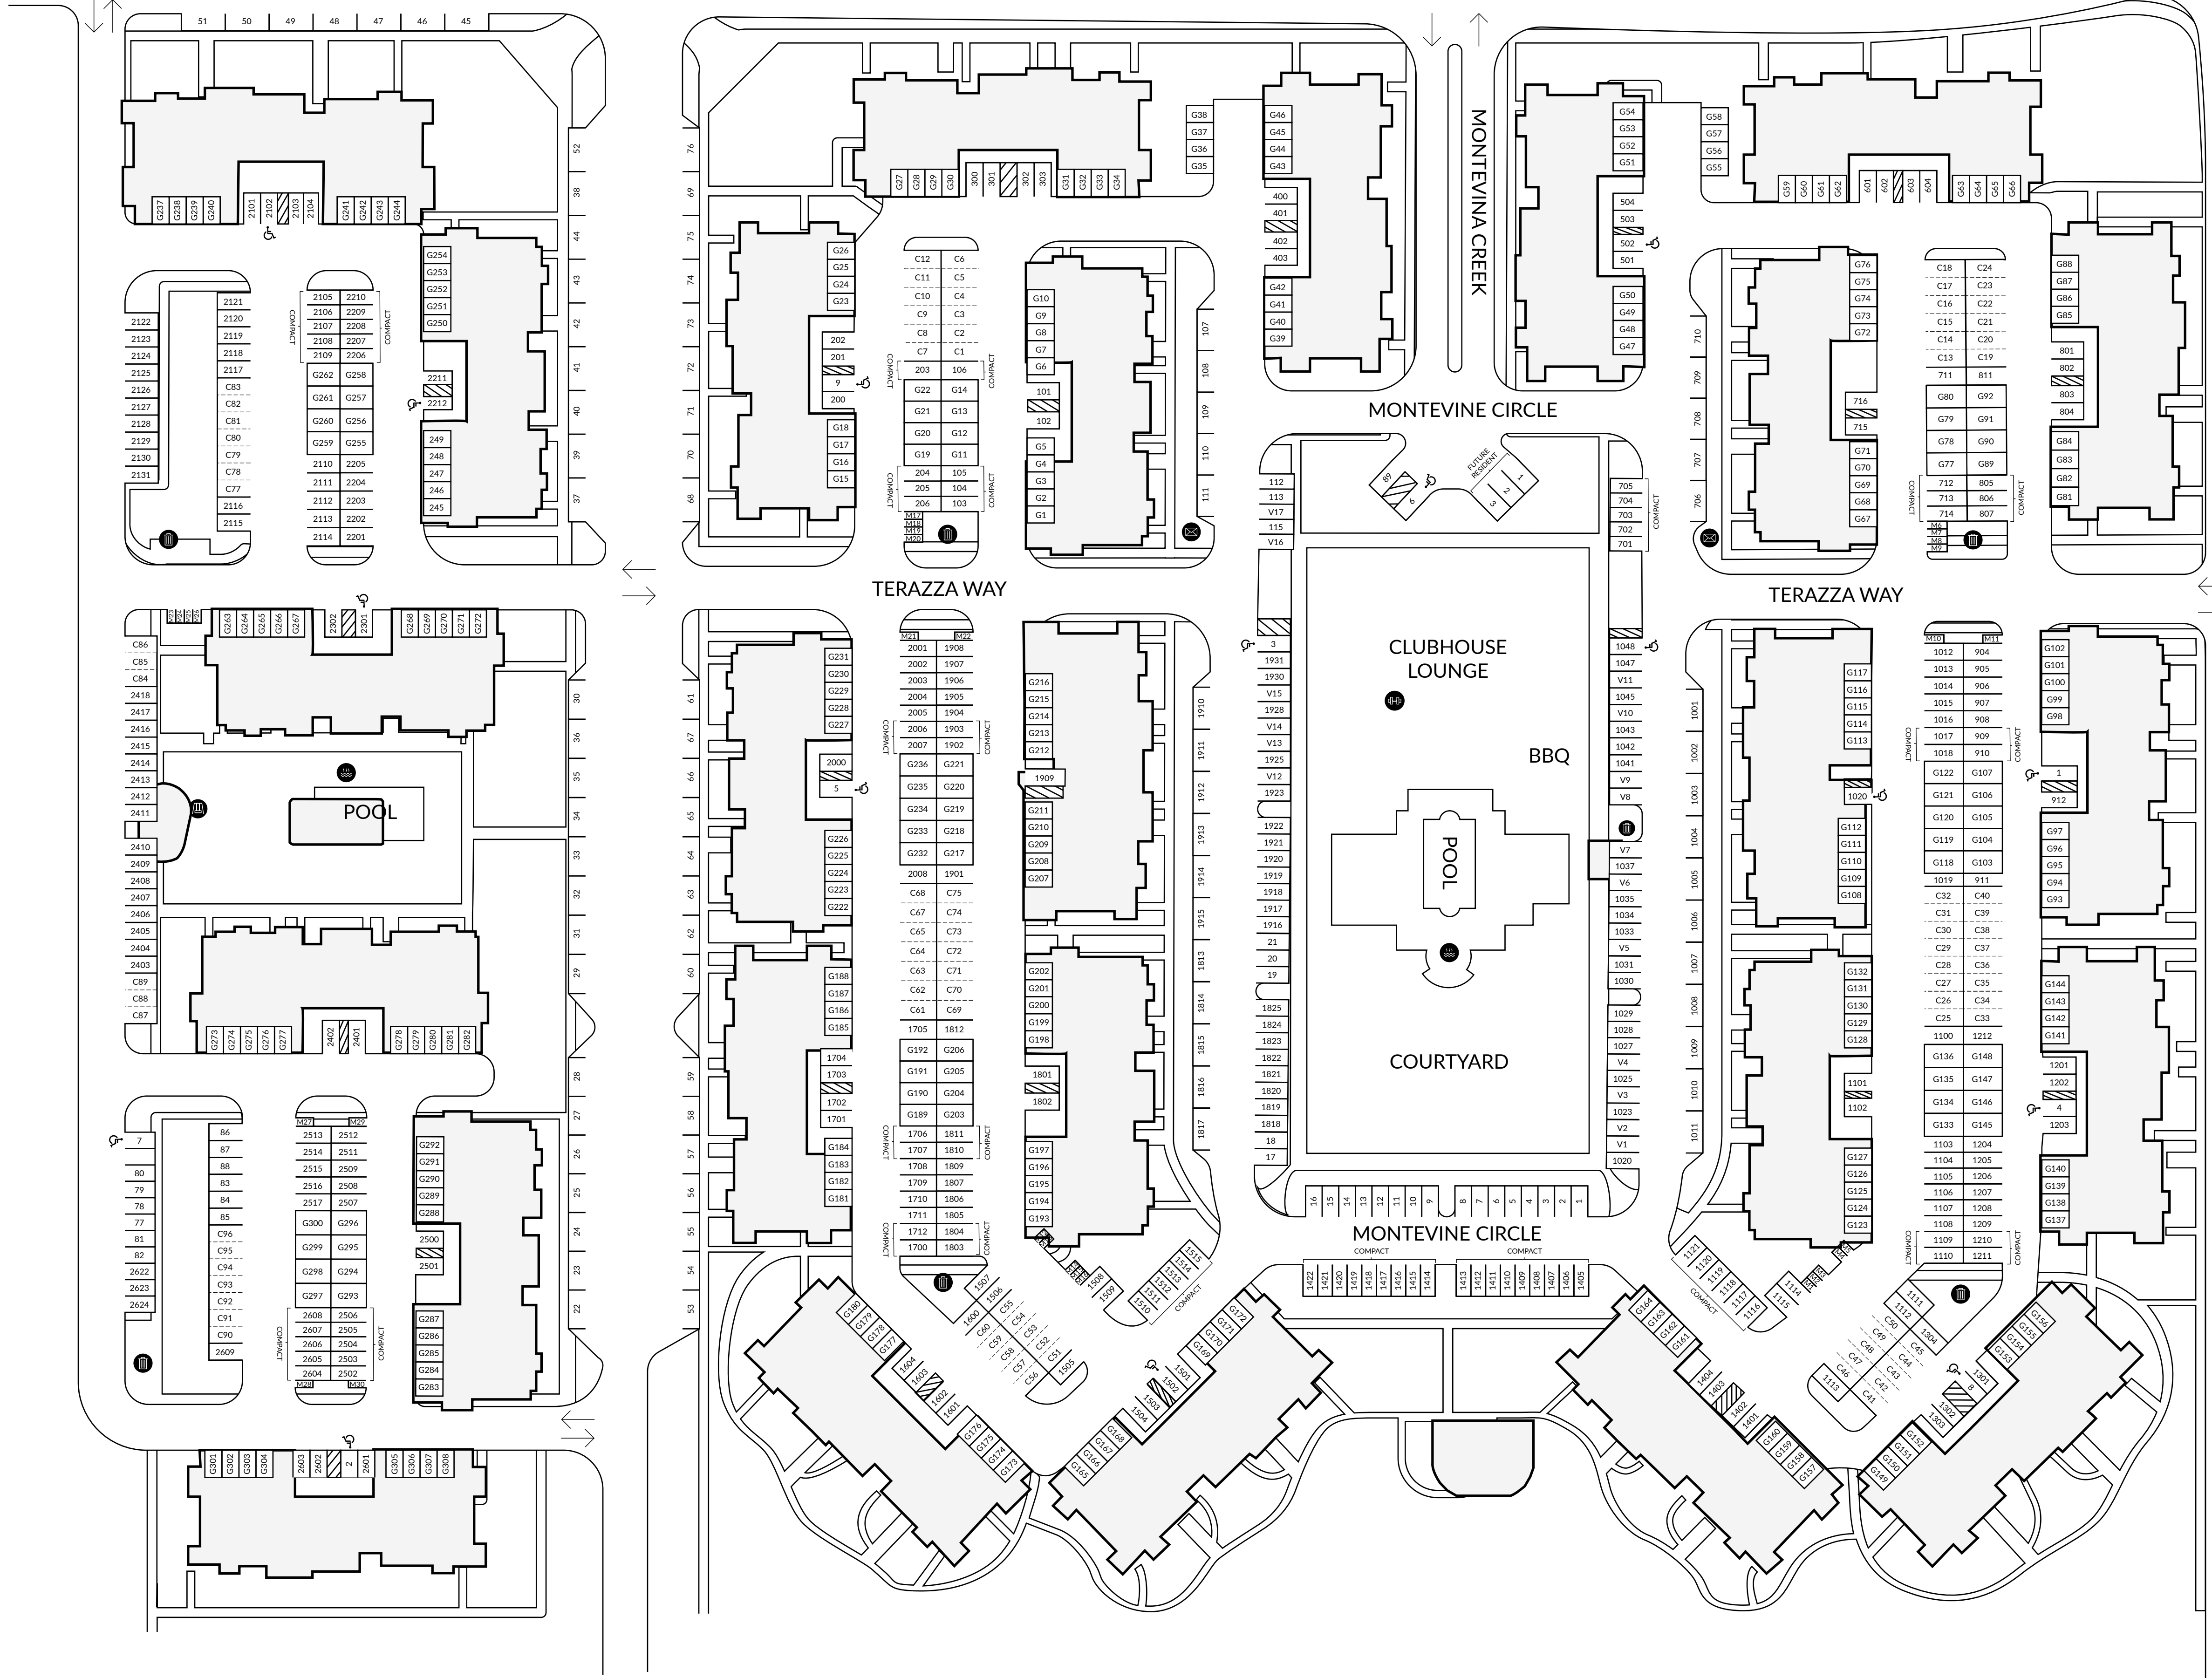

WANKEL WAY

MONTEVINA CREEK

MONTEVINE CIRCLE

TERAZZA WAY

TERAZZA WAY

CLUBHOUSE LOUNGE

BBQ

POOL

COURTYARD

MONTEVINE CIRCLE

GRAVES AVENUE

FITNESS CENTER

ACCESSIBLE

MAIL

FUTURE RESIDENT

PLAYGROUND

COMPACT

SPA

C CARPORT

TRASH

G GARAGE

M MOTORCYCLE

V VISITOR

N