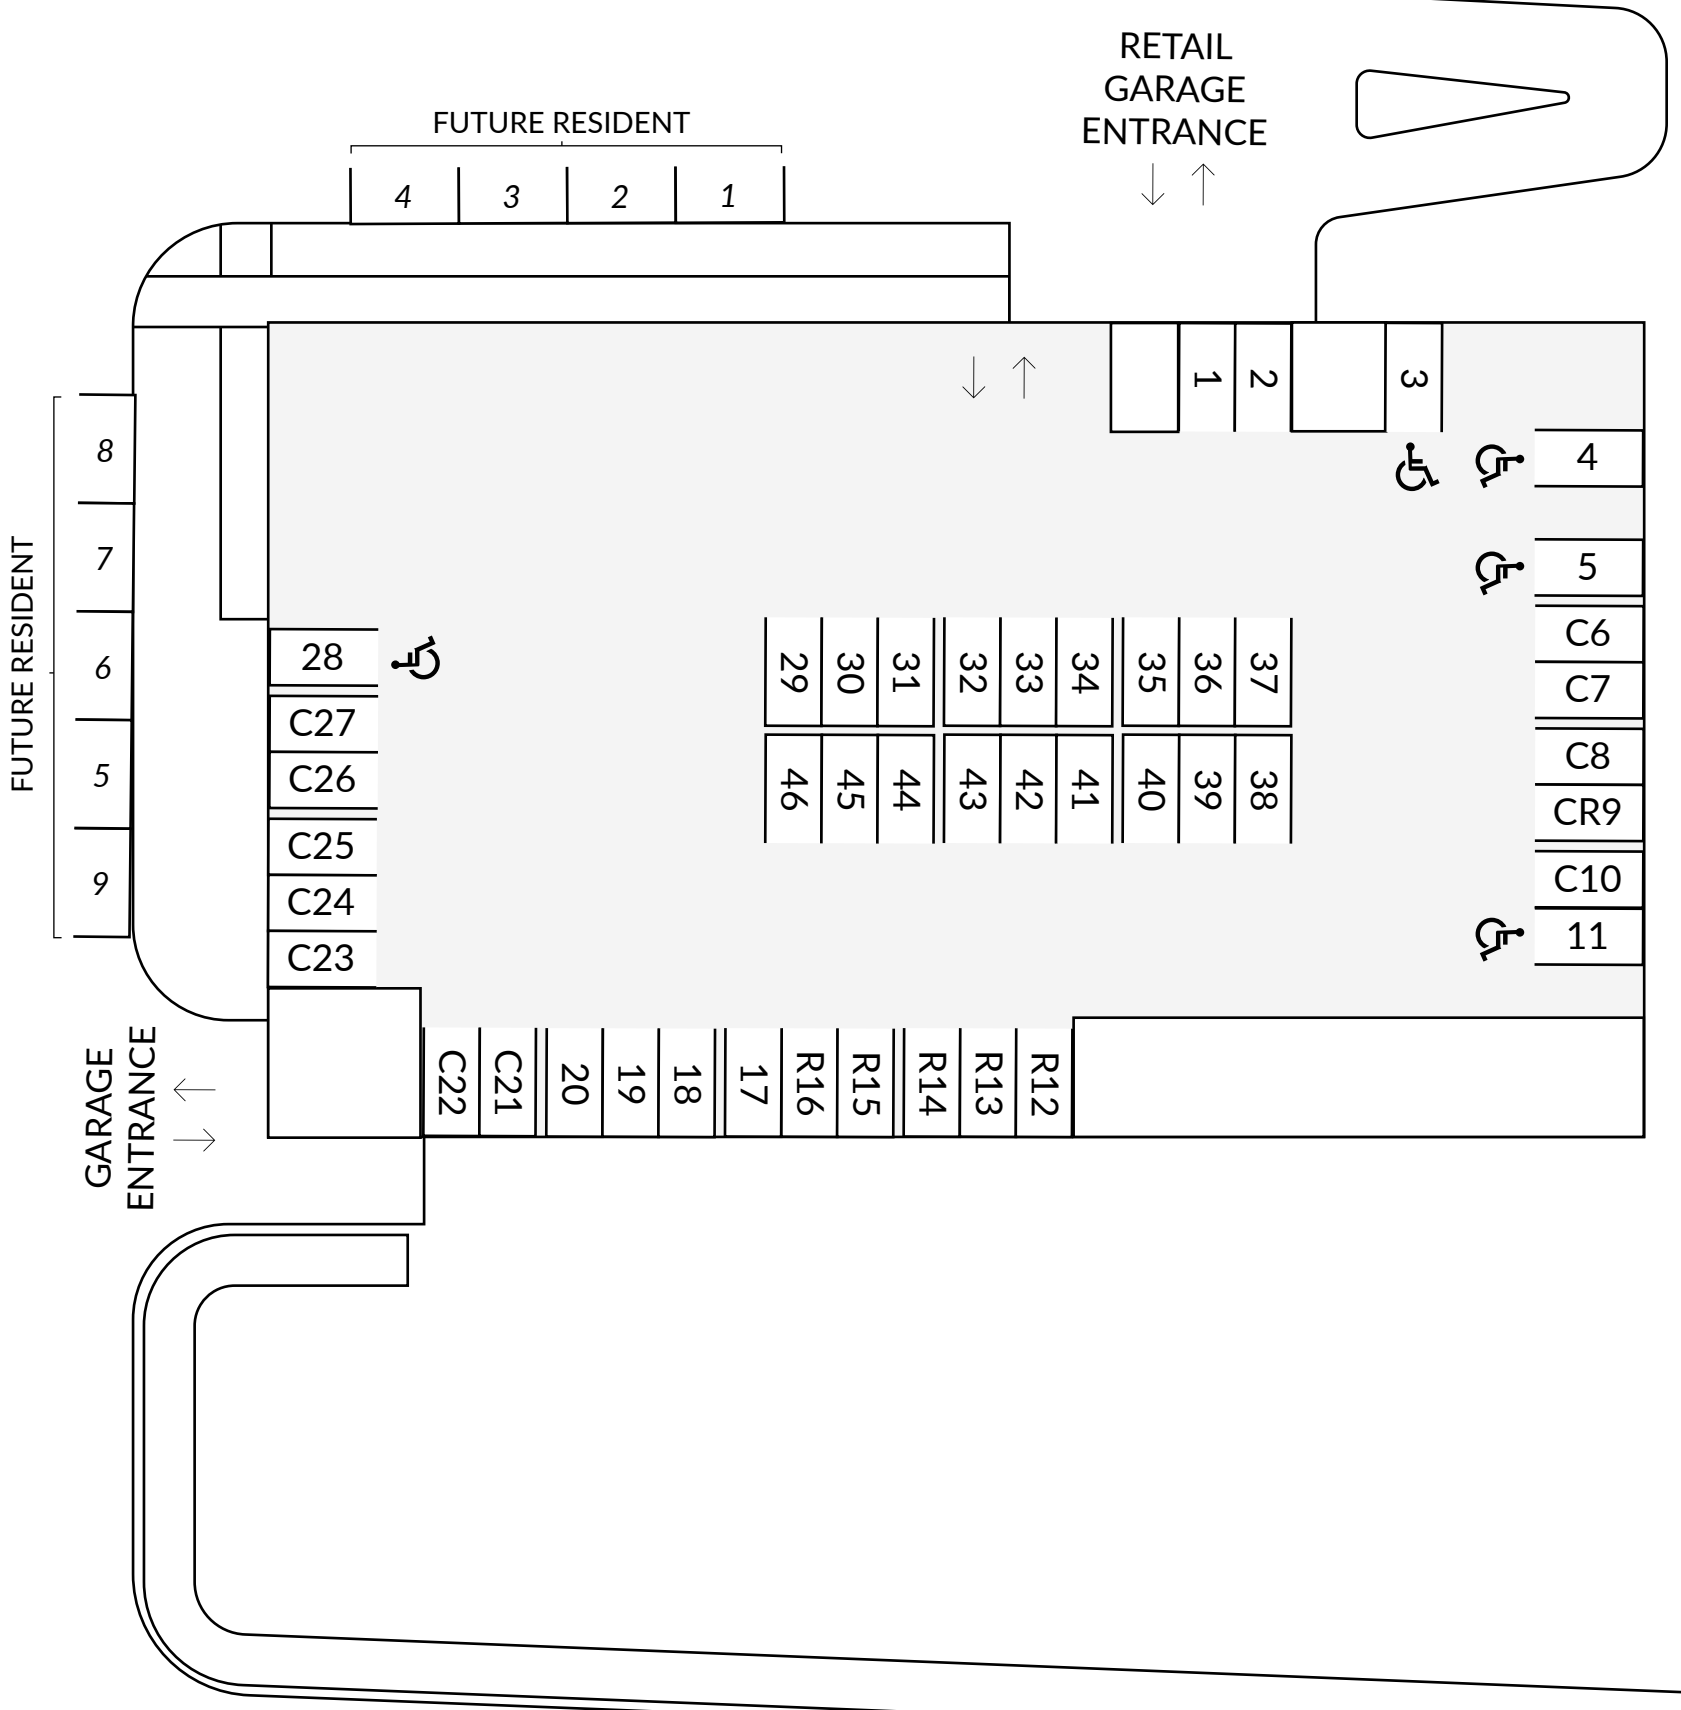

STATION PARK CIR

S DELEWARE ST

- BIKE STORAGE
- ELEVATOR
- ACCESSIBLE
- FUTURE RESIDENT
- STANDARD
- COMPACT
- EV CHARGING
- GUEST PARKING

CONCAR DR

P1

STATION PARK CIR

RETAIL GARAGE ENTRANCE

S DELEWARE ST

CONCAR DR

P2

- BIKE STORAGE
- ELEVATOR
- ACCESSIBLE
- FUTURE RESIDENT
- STANDARD
- COMPACT
- EV CHARGING
- GUEST PARKING

STATION PARK CIR

RETAIL GARAGE ENTRANCE

CONCAR DR

P3

S DELEWARE ST

CONCAR DR

P4

S DELEWARE ST

-  BIKE STORAGE
-  ELEVATOR

-  ACCESSIBLE
-  FUTURE RESIDENT
-  STANDARD
-  COMPACT
-  EV CHARGING
-  GUEST PARKING

CONCAR DR

P5

S DELEWARE ST