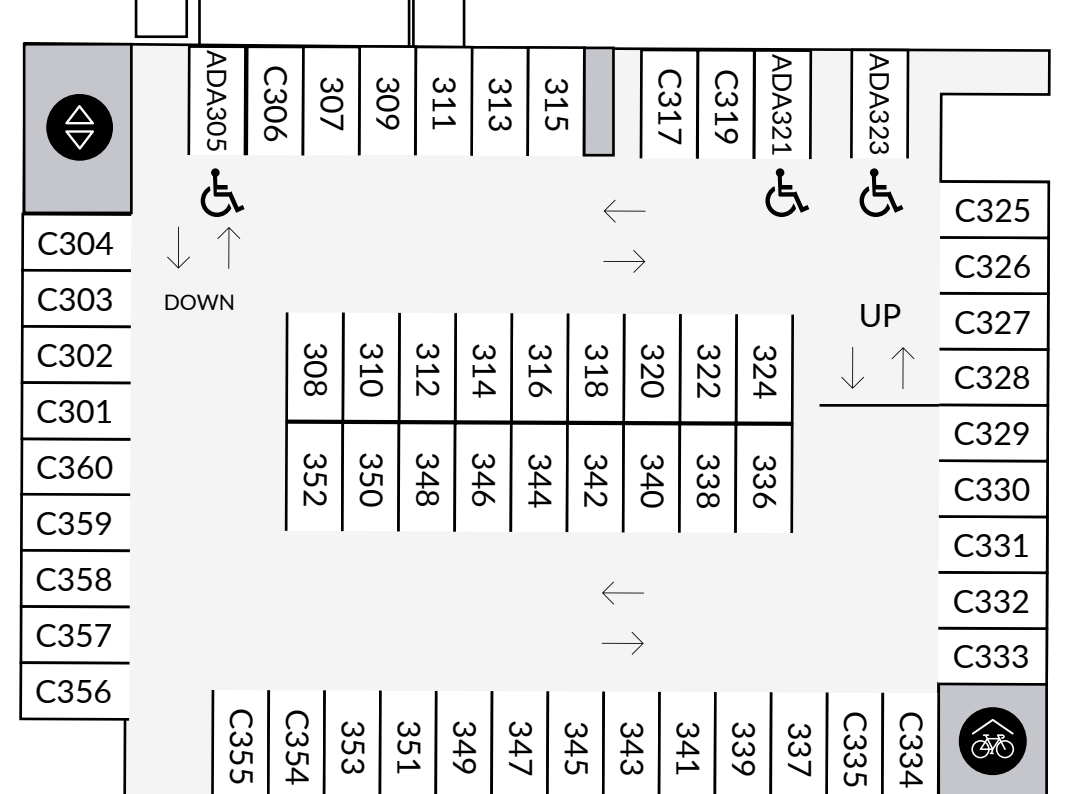

STATION PARK CIR

S DELEWARE ST

- BIKE STORAGE
- ELEVATOR
- ACCESSIBLE
- FUTURE RESIDENT
- STANDARD
- COMPACT
- EV CHARGING
- GUEST PARKING

CONCAR DR

P1

STATION PARK CIR

RETAIL GARAGE ENTRANCE

S DELEWARE ST

CONCAR DR

P2

- BIKE STORAGE
- ELEVATOR
- ACCESSIBLE
- FUTURE RESIDENT
- STANDARD
- COMPACT
- EV CHARGING
- GUEST PARKING

STATION PARK CIR

RETAIL GARAGE ENTRANCE

CONCAR DR

P3

S DELEWARE ST