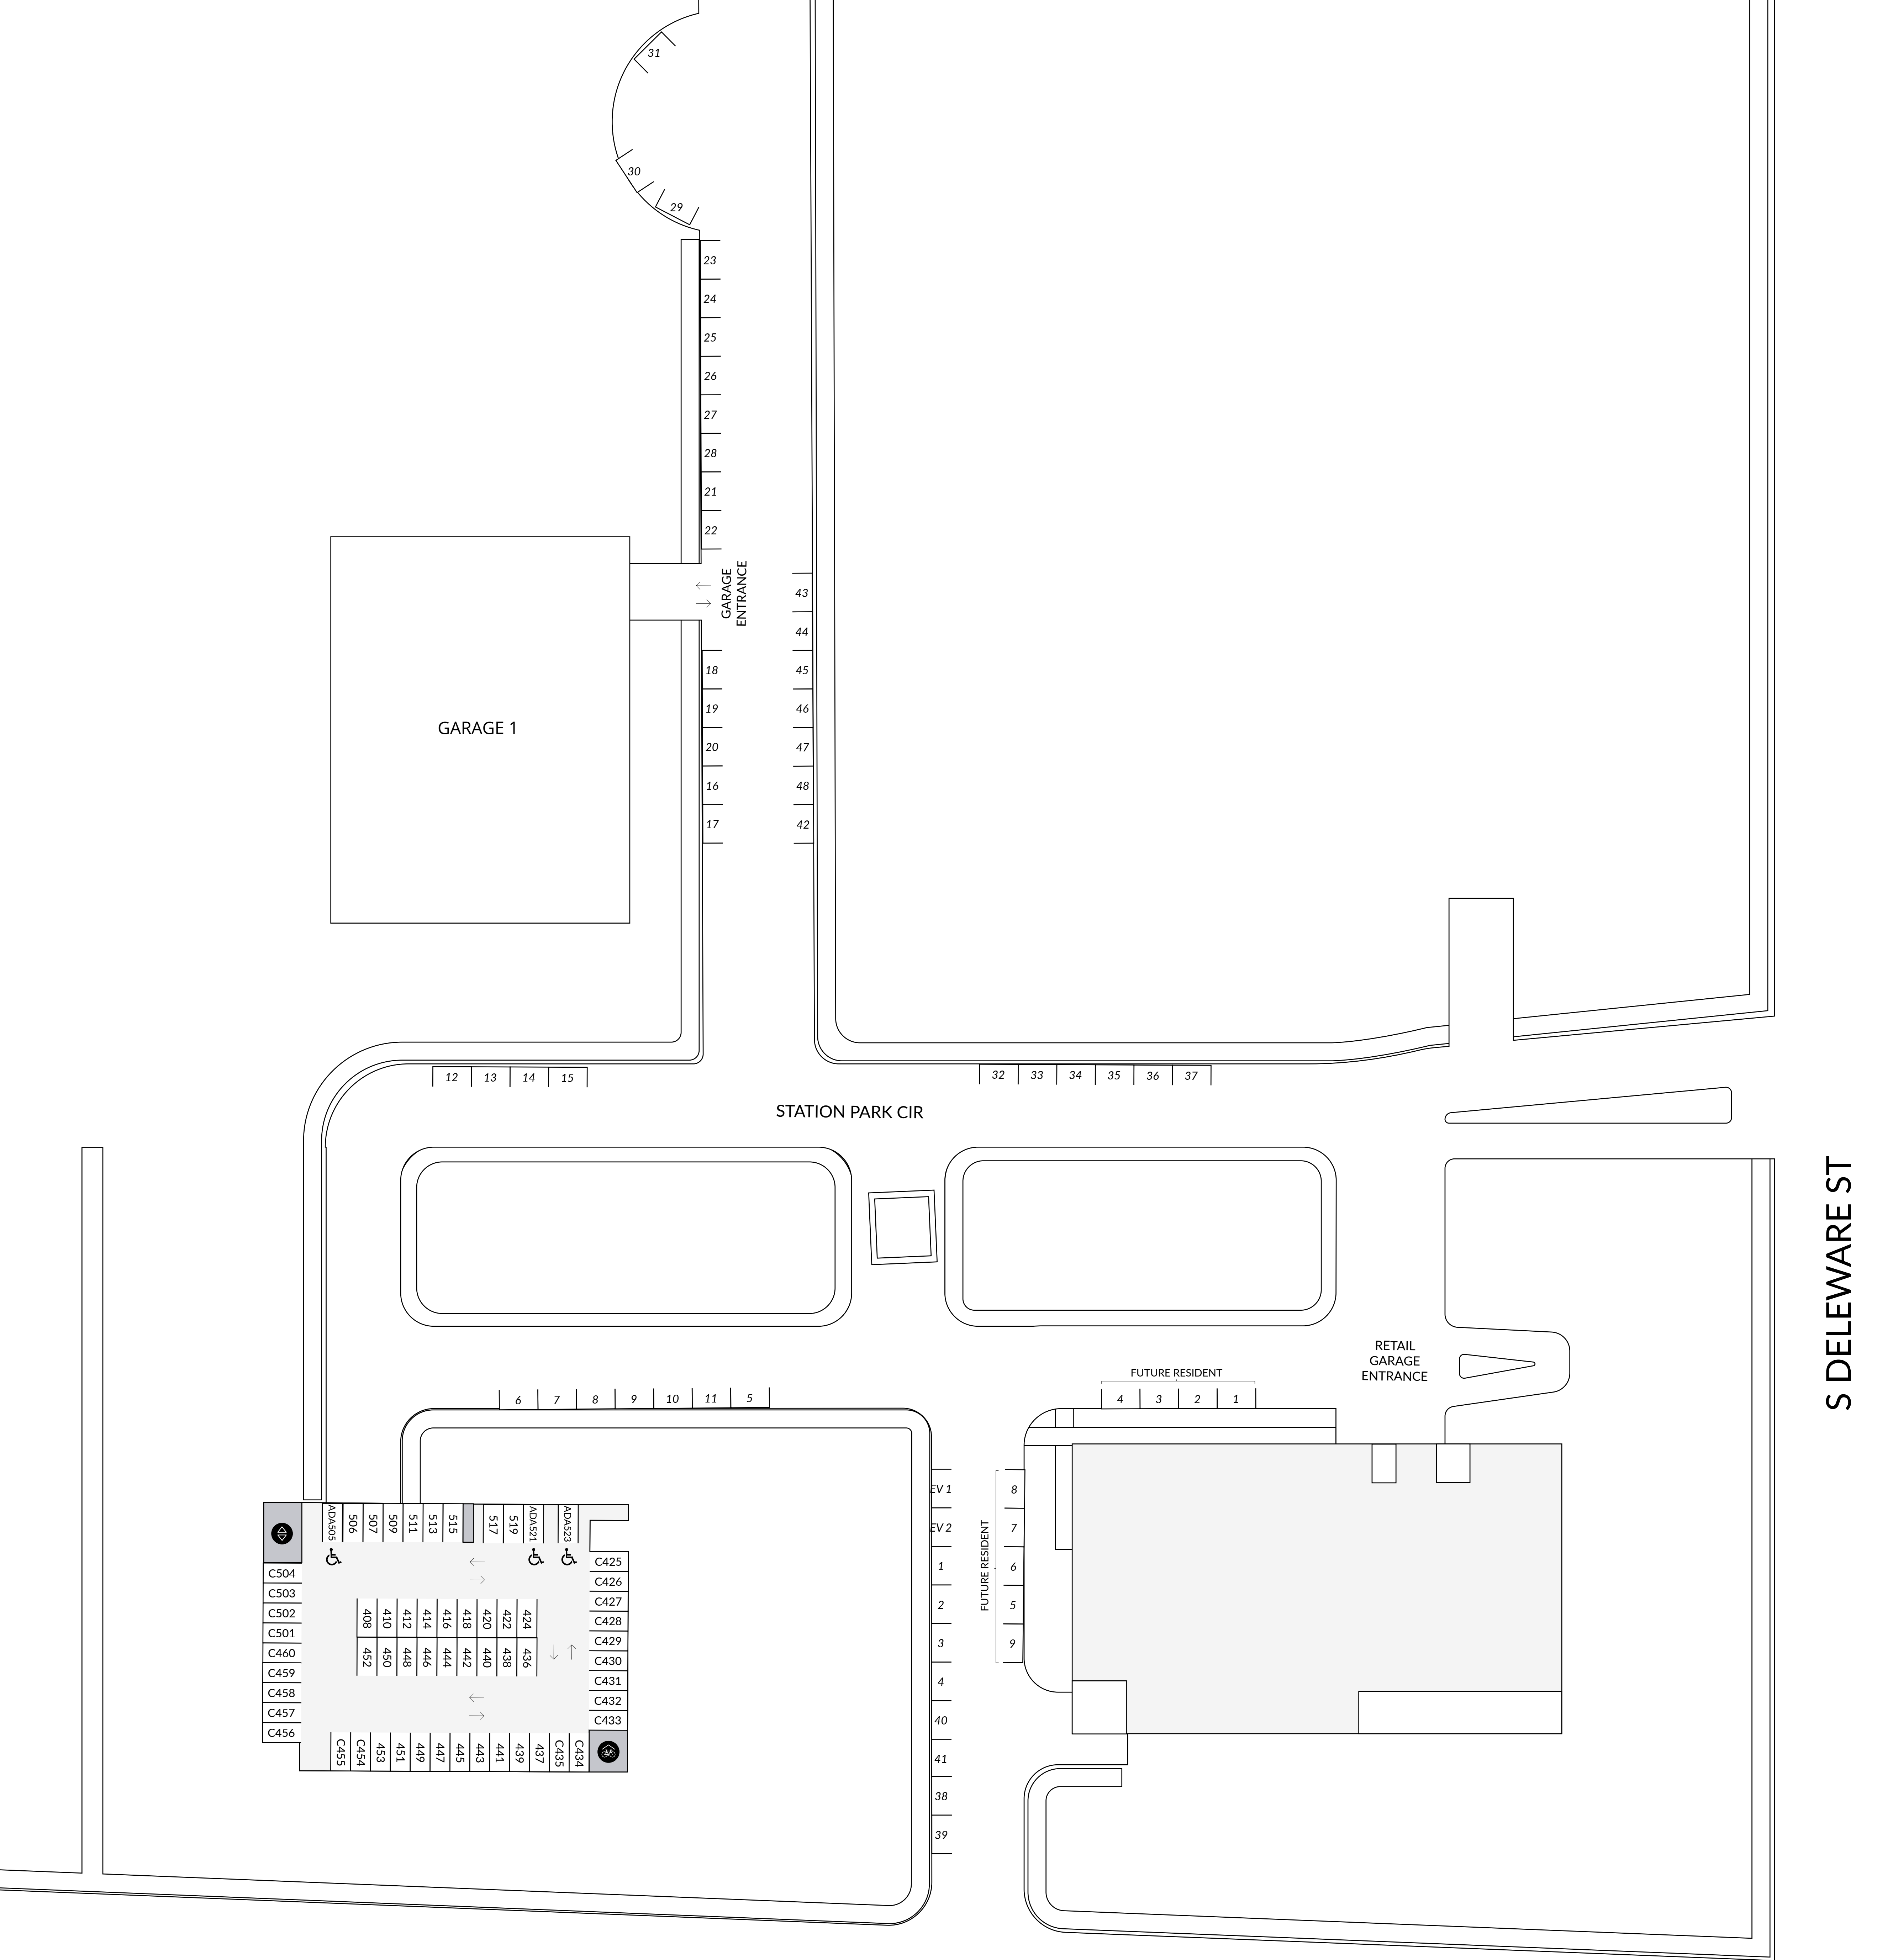

- BIKE STORAGE
- ELEVATOR
- ACCESSIBLE
- FUTURE RESIDENT
- STANDARD
- COMPACT
- EV CHARGING
- GUEST PARKING

CONCAR DR

P4

S DELEWARE ST