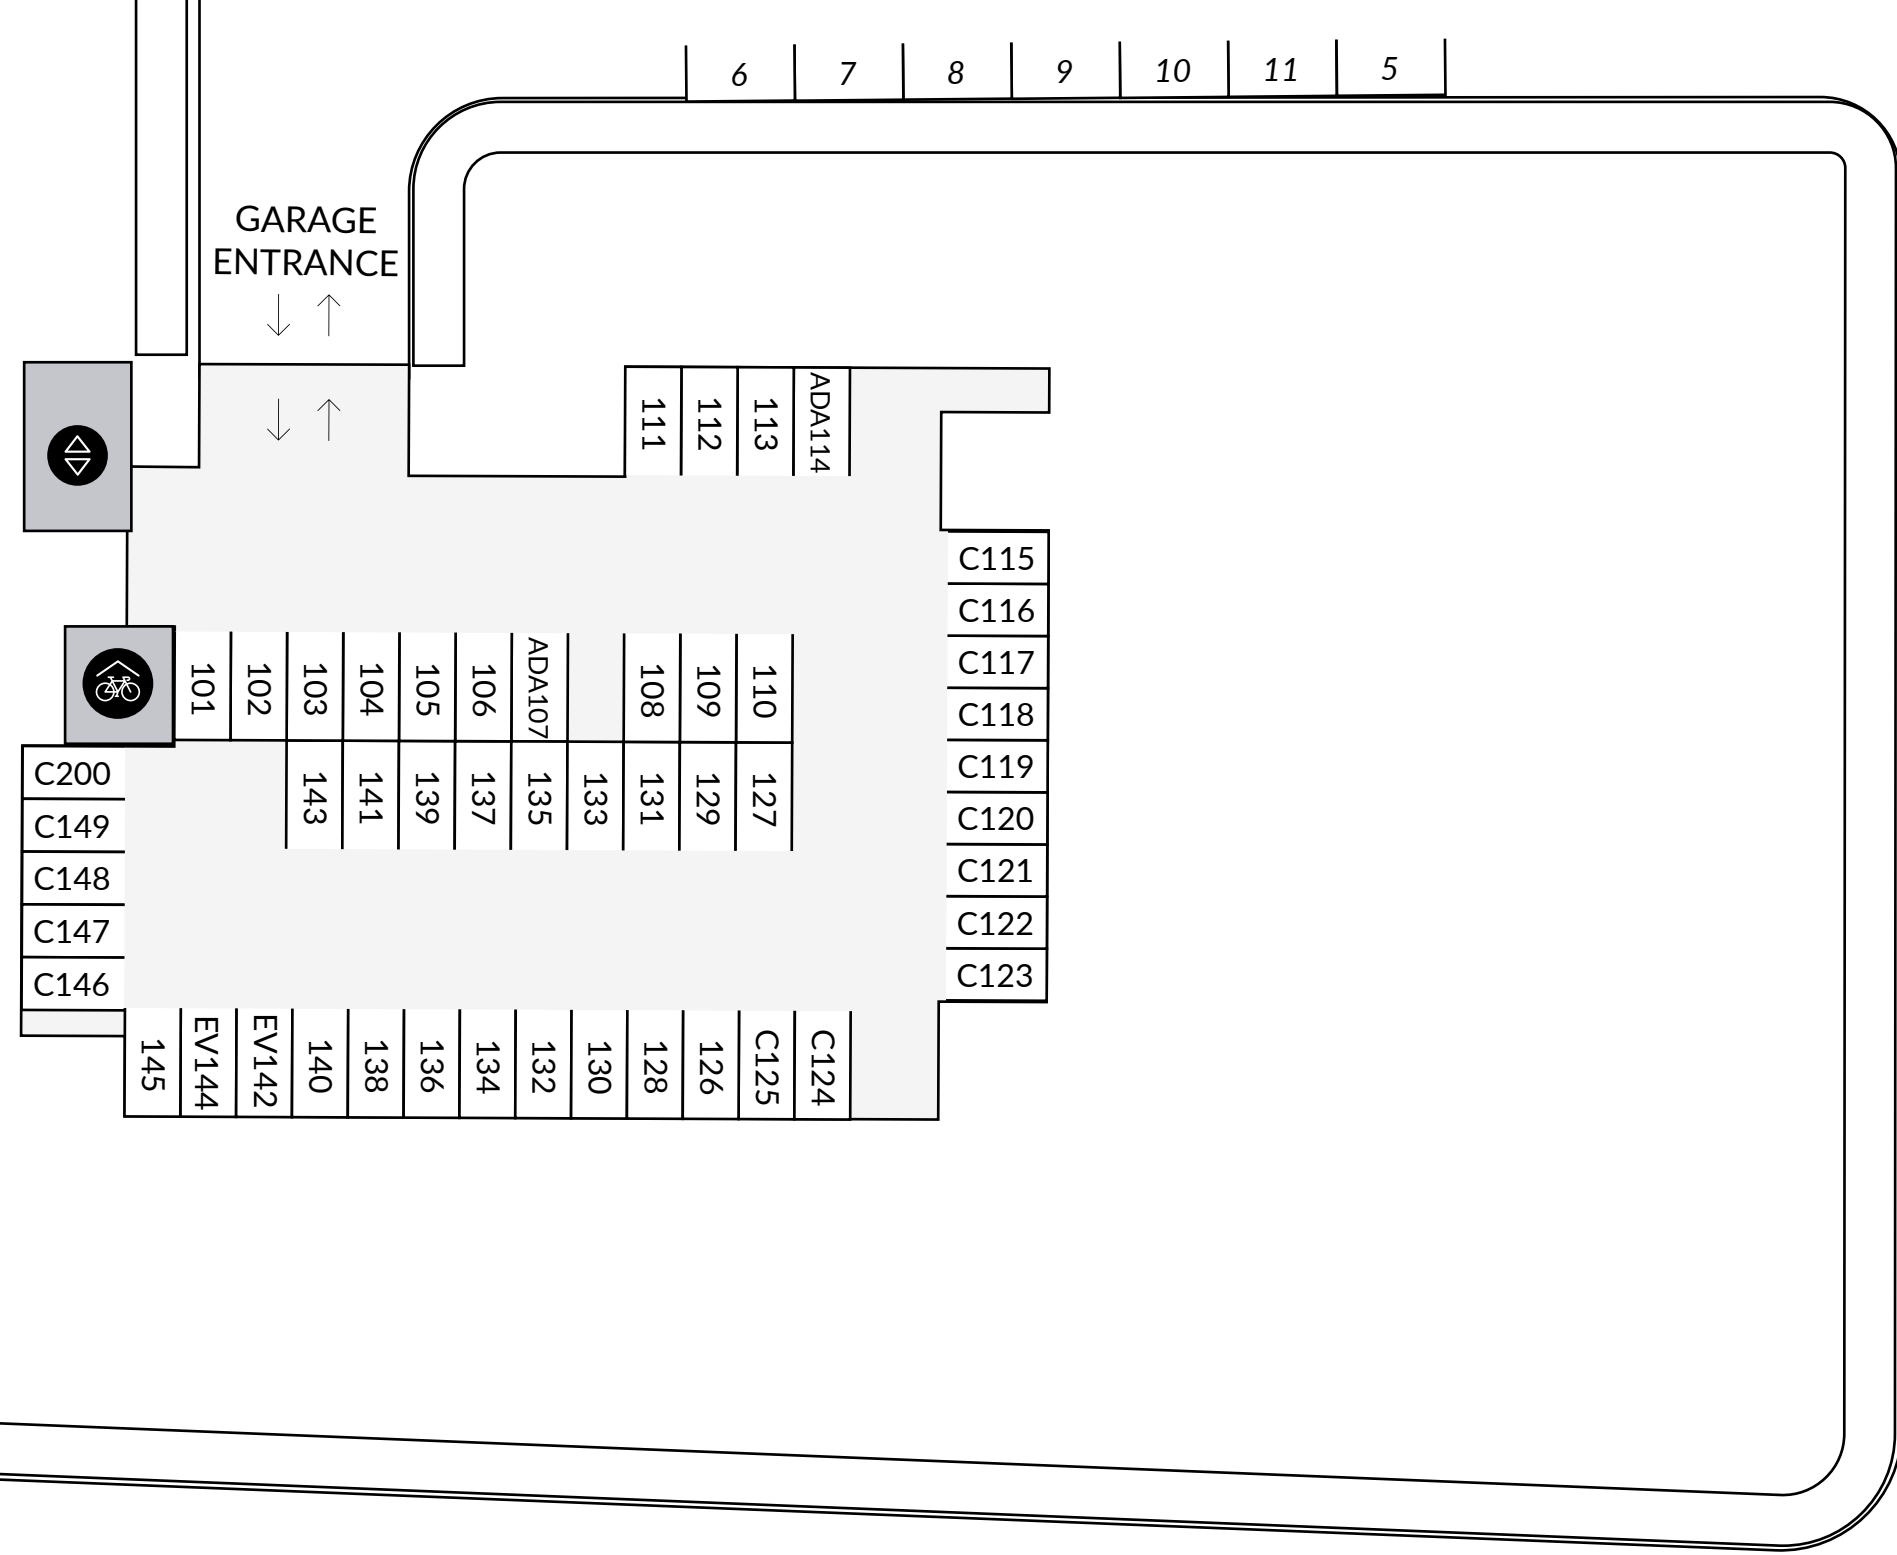

STATION PARK CIR

S DELEWARE ST

- BIKE STORAGE
- ELEVATOR
- ACCESSIBLE
- FUTURE RESIDENT
- STANDARD
- COMPACT
- EV CHARGING
- GUEST PARKING

CONCAR DR

P1

STATION PARK CIR

RETAIL GARAGE ENTRANCE

S DELEWARE ST

CONCAR DR

P2

- BIKE STORAGE
- ELEVATOR
- ACCESSIBLE
- FUTURE RESIDENT
- STANDARD
- COMPACT
- EV CHARGING
- GUEST PARKING

STATION PARK CIR

RETAIL GARAGE ENTRANCE

CONCAR DR

P3

S DELEWARE ST

CONCAR DR

P4

S DELEWARE ST

-  BIKE STORAGE
-  ELEVATOR

-  ACCESSIBLE
-  FUTURE RESIDENT
-  STANDARD
-  COMPACT
-  EV CHARGING
-  GUEST PARKING

CONCAR DR

P5

S DELEWARE ST