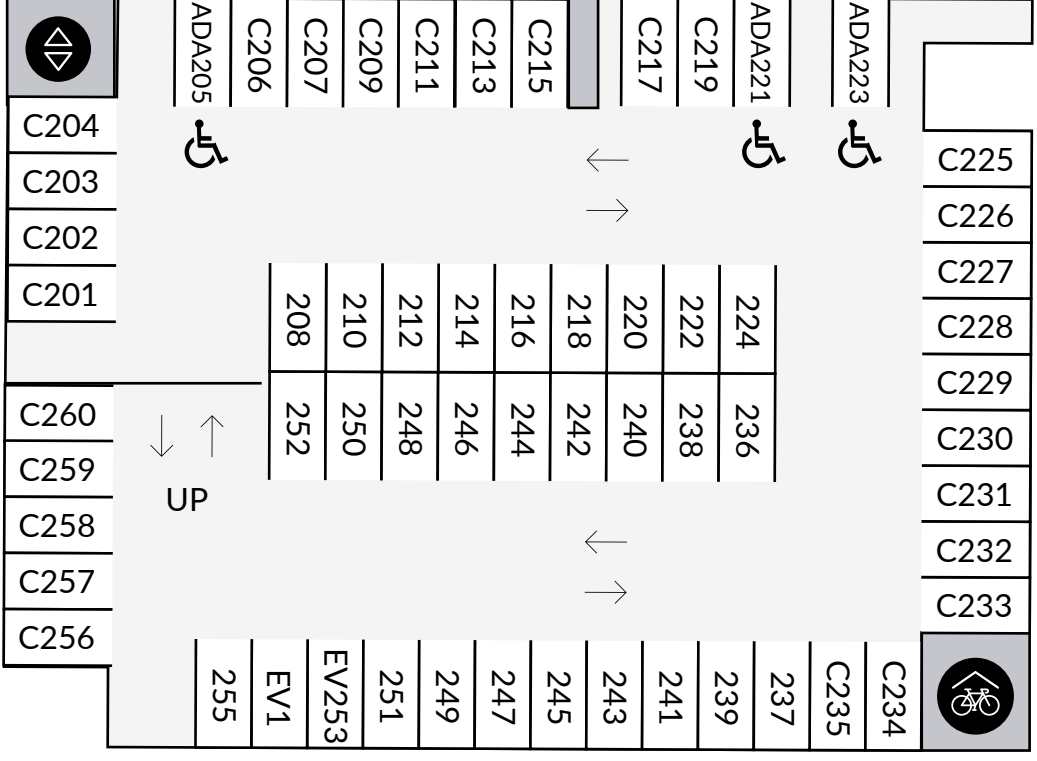

STATION PARK CIR

S DELEWARE ST

- BIKE STORAGE
- ELEVATOR
- ACCESSIBLE
- FUTURE RESIDENT
- STANDARD
- COMPACT
- EV CHARGING
- GUEST PARKING

CONCAR DR

P1

STATION PARK CIR

RETAIL GARAGE ENTRANCE

S DELEWARE ST

CONCAR DR

P2

- BIKE STORAGE
- ELEVATOR
- ACCESSIBLE
- FUTURE RESIDENT
- STANDARD
- COMPACT
- EV CHARGING
- GUEST PARKING

STATION PARK CIR

RETAIL GARAGE ENTRANCE

CONCAR DR

P3

S DELEWARE ST

CONCAR DR

P4

S DELEWARE ST

-  BIKE STORAGE
-  ELEVATOR

-  ACCESSIBLE
-  FUTURE RESIDENT
-  STANDARD
-  COMPACT
-  EV CHARGING
-  GUEST PARKING

CONCAR DR

P5

S DELEWARE ST