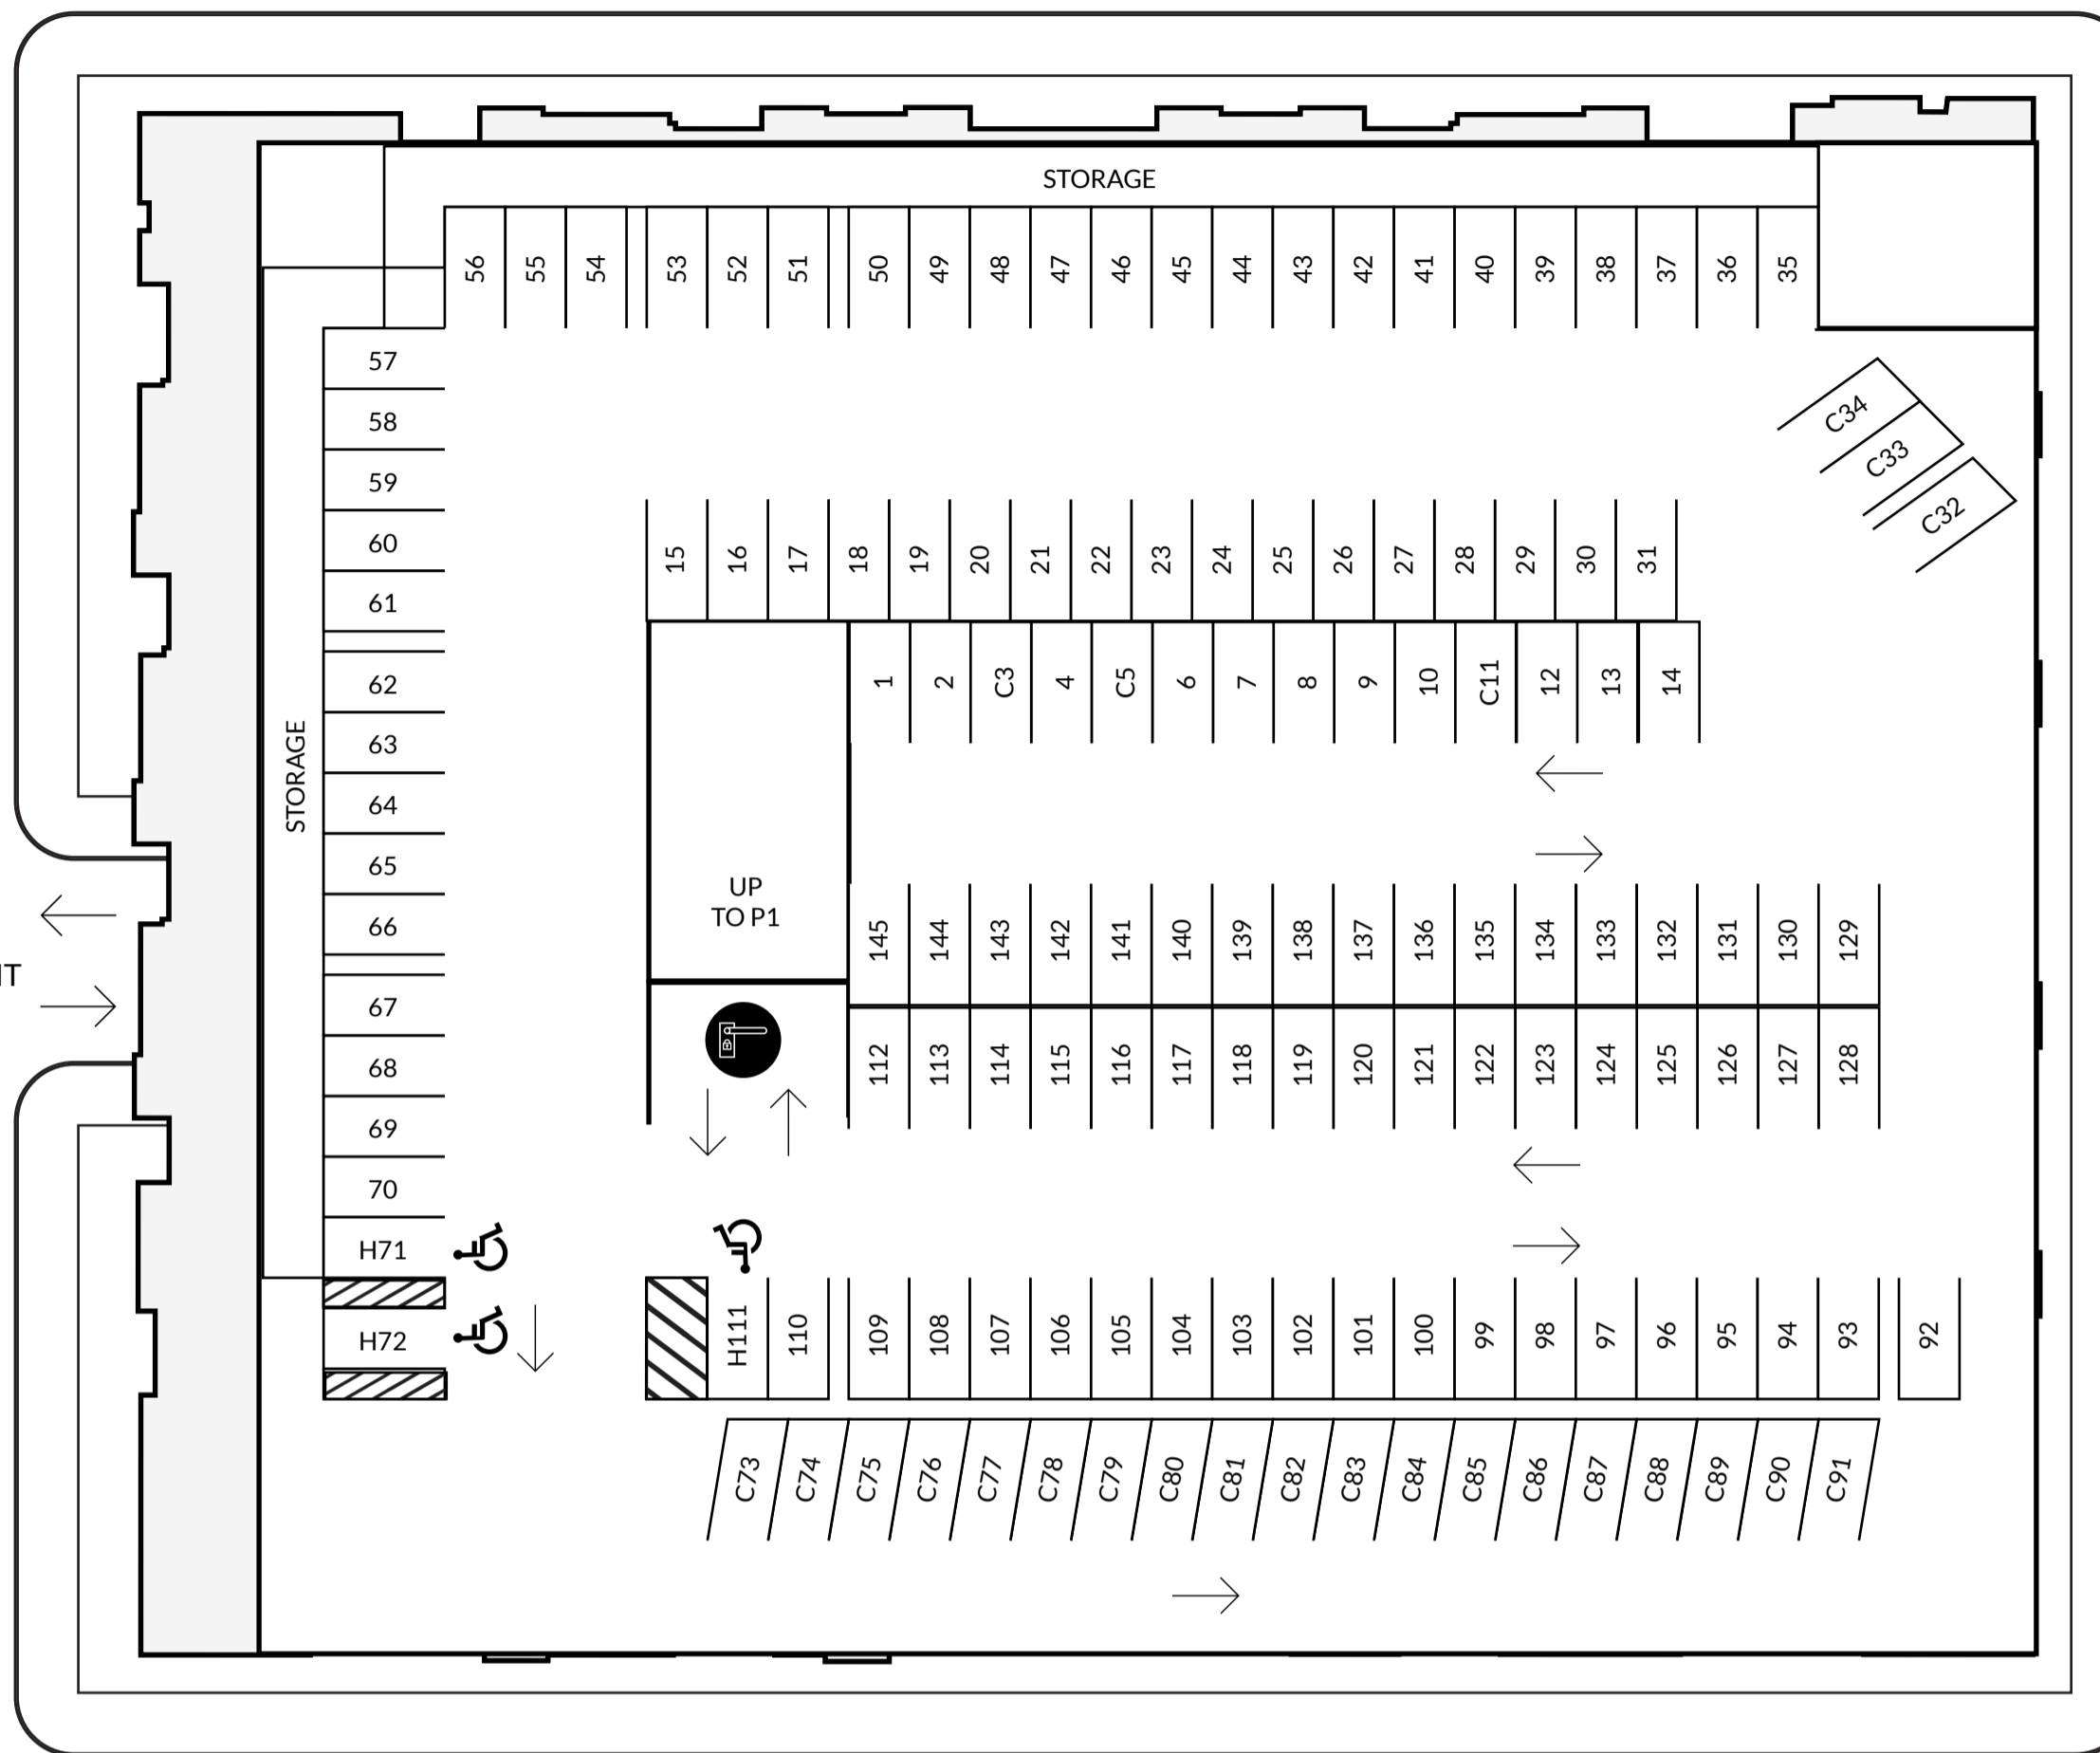

OLSON WAY

ARIES WAY

SOUTH TAAFFE STREET

GARAGE ENTRANCE/EXIT

SOUTH FRANCES STREET

WEST WASHINGTON AVENUE

BIKE STORAGE

ELEVATOR

FITNESS CENTER

LOCKED GATE

MAIL

TRASH

ACCESSIBLE

FUTURE RESIDENT

FUTURE RESIDENT

GARAGE