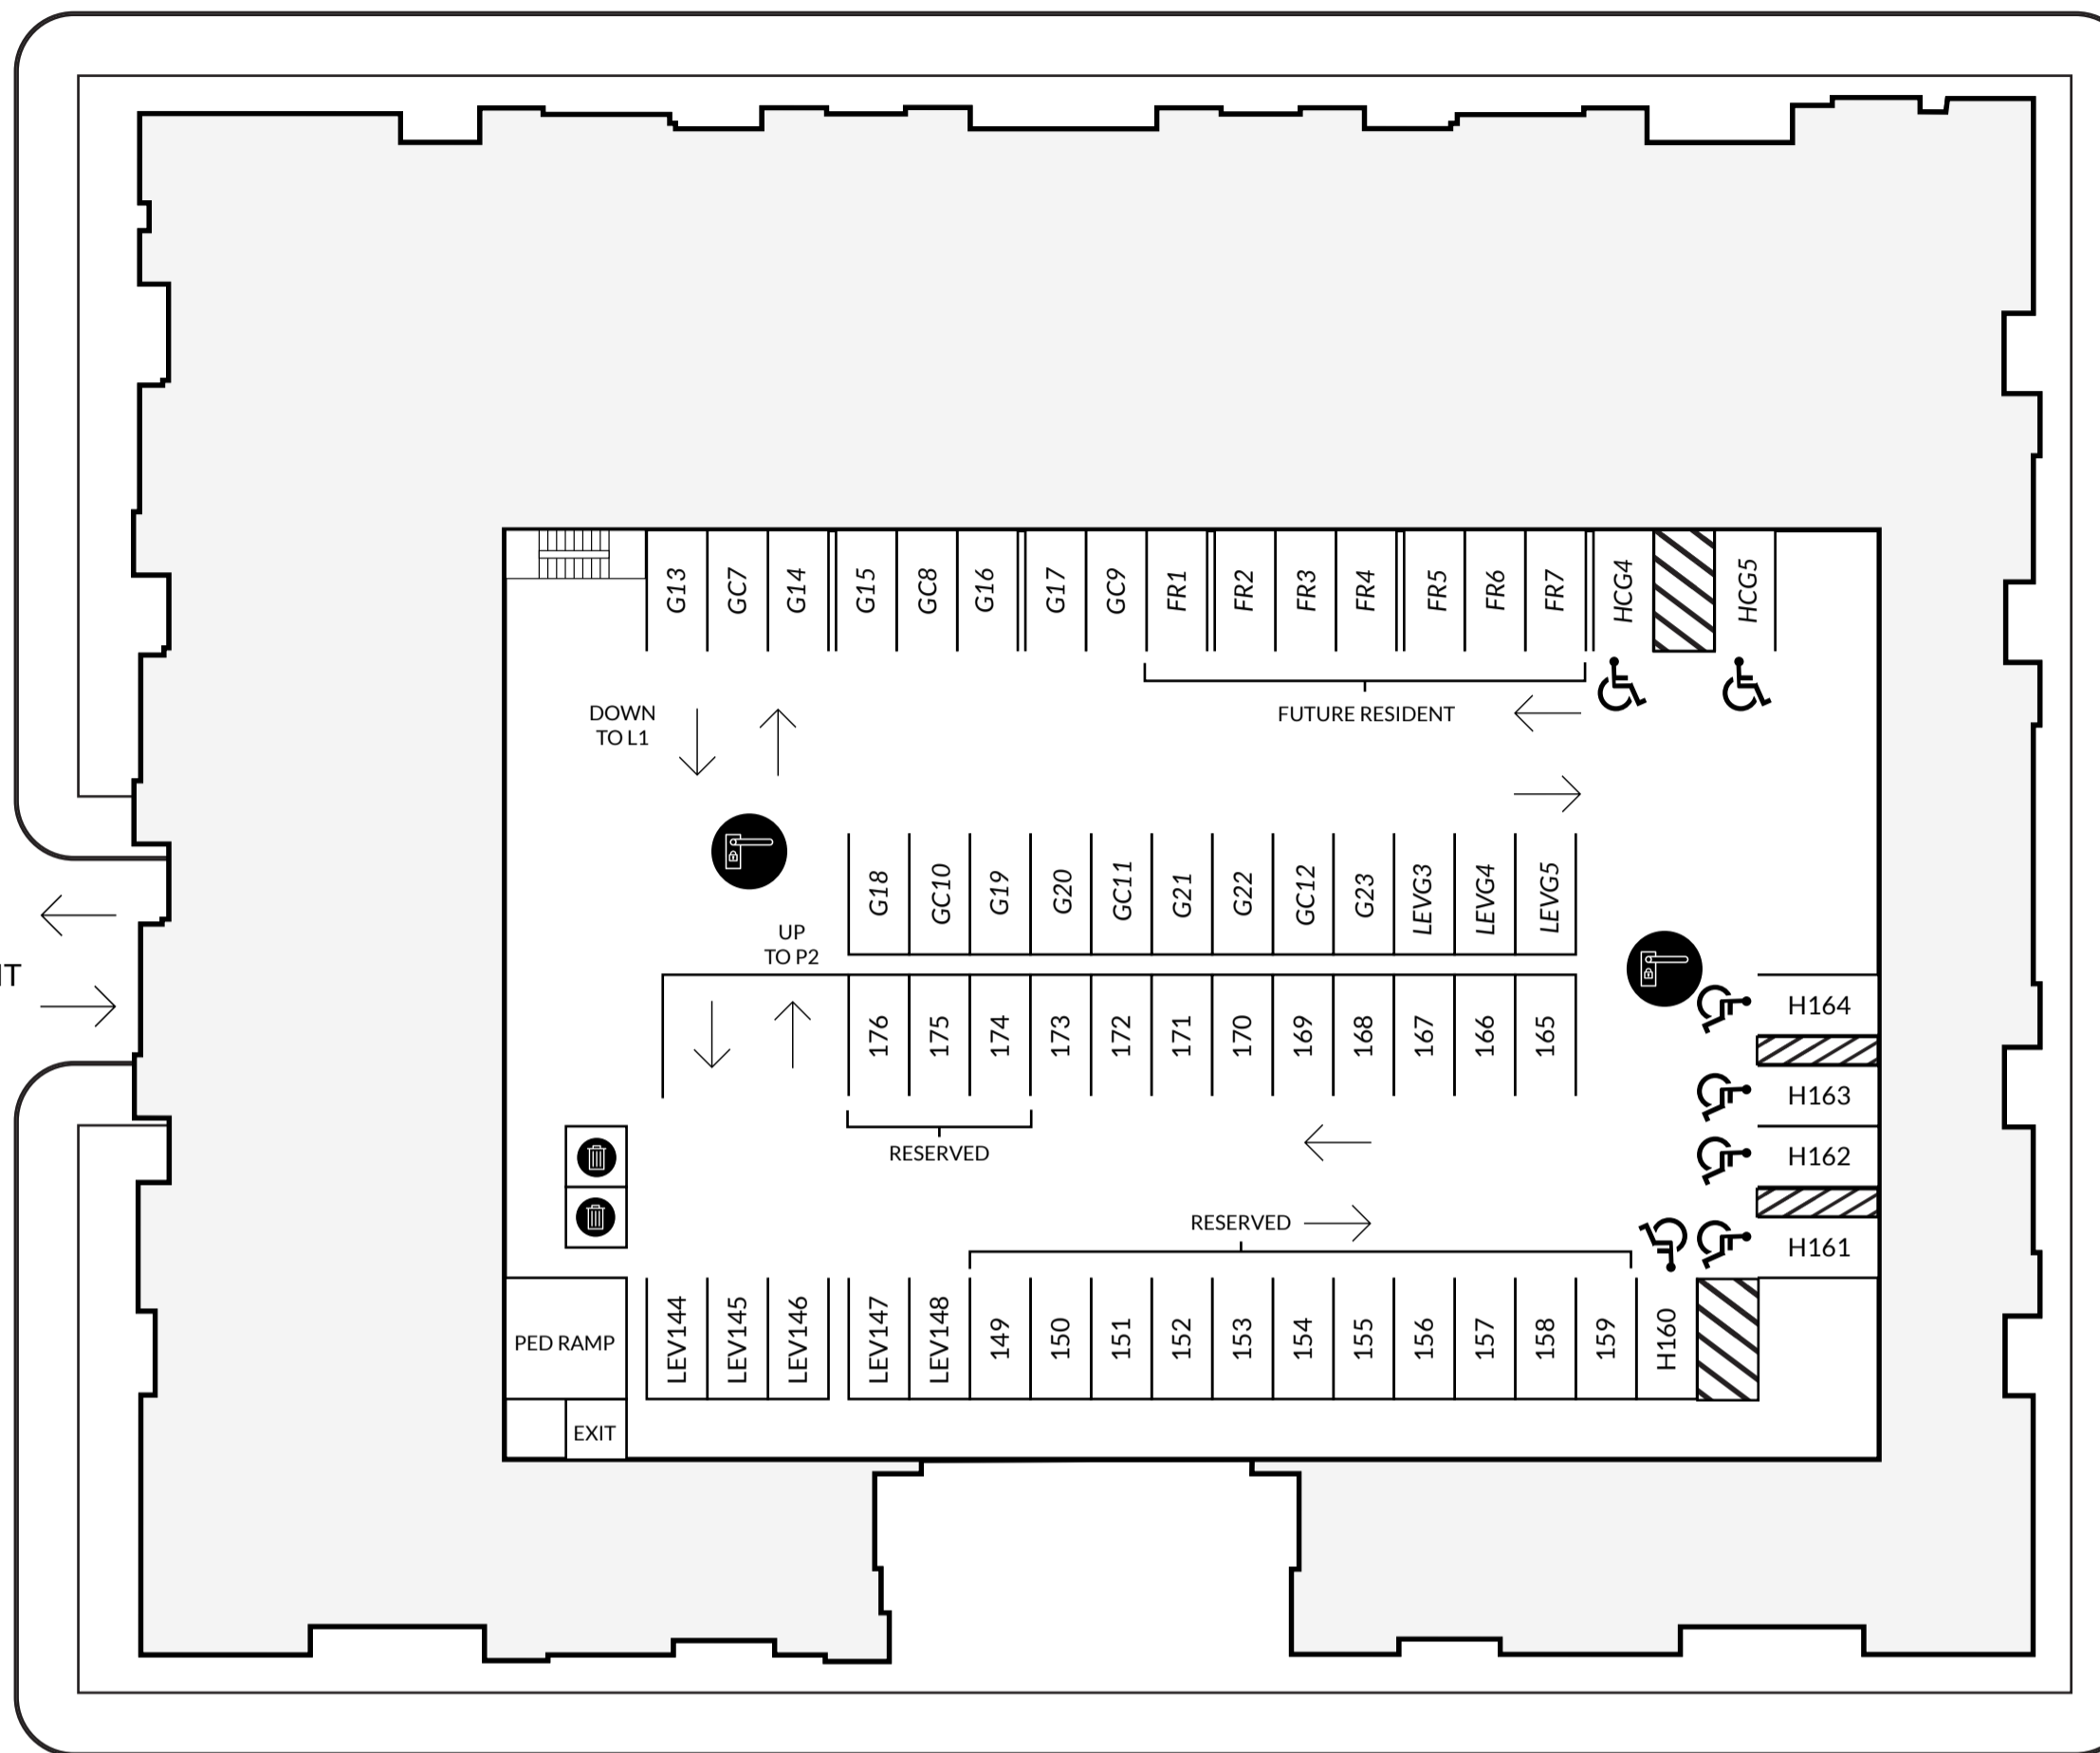

SOUTH TAAFFE STREET

GARAGE ENTRANCE/EXIT