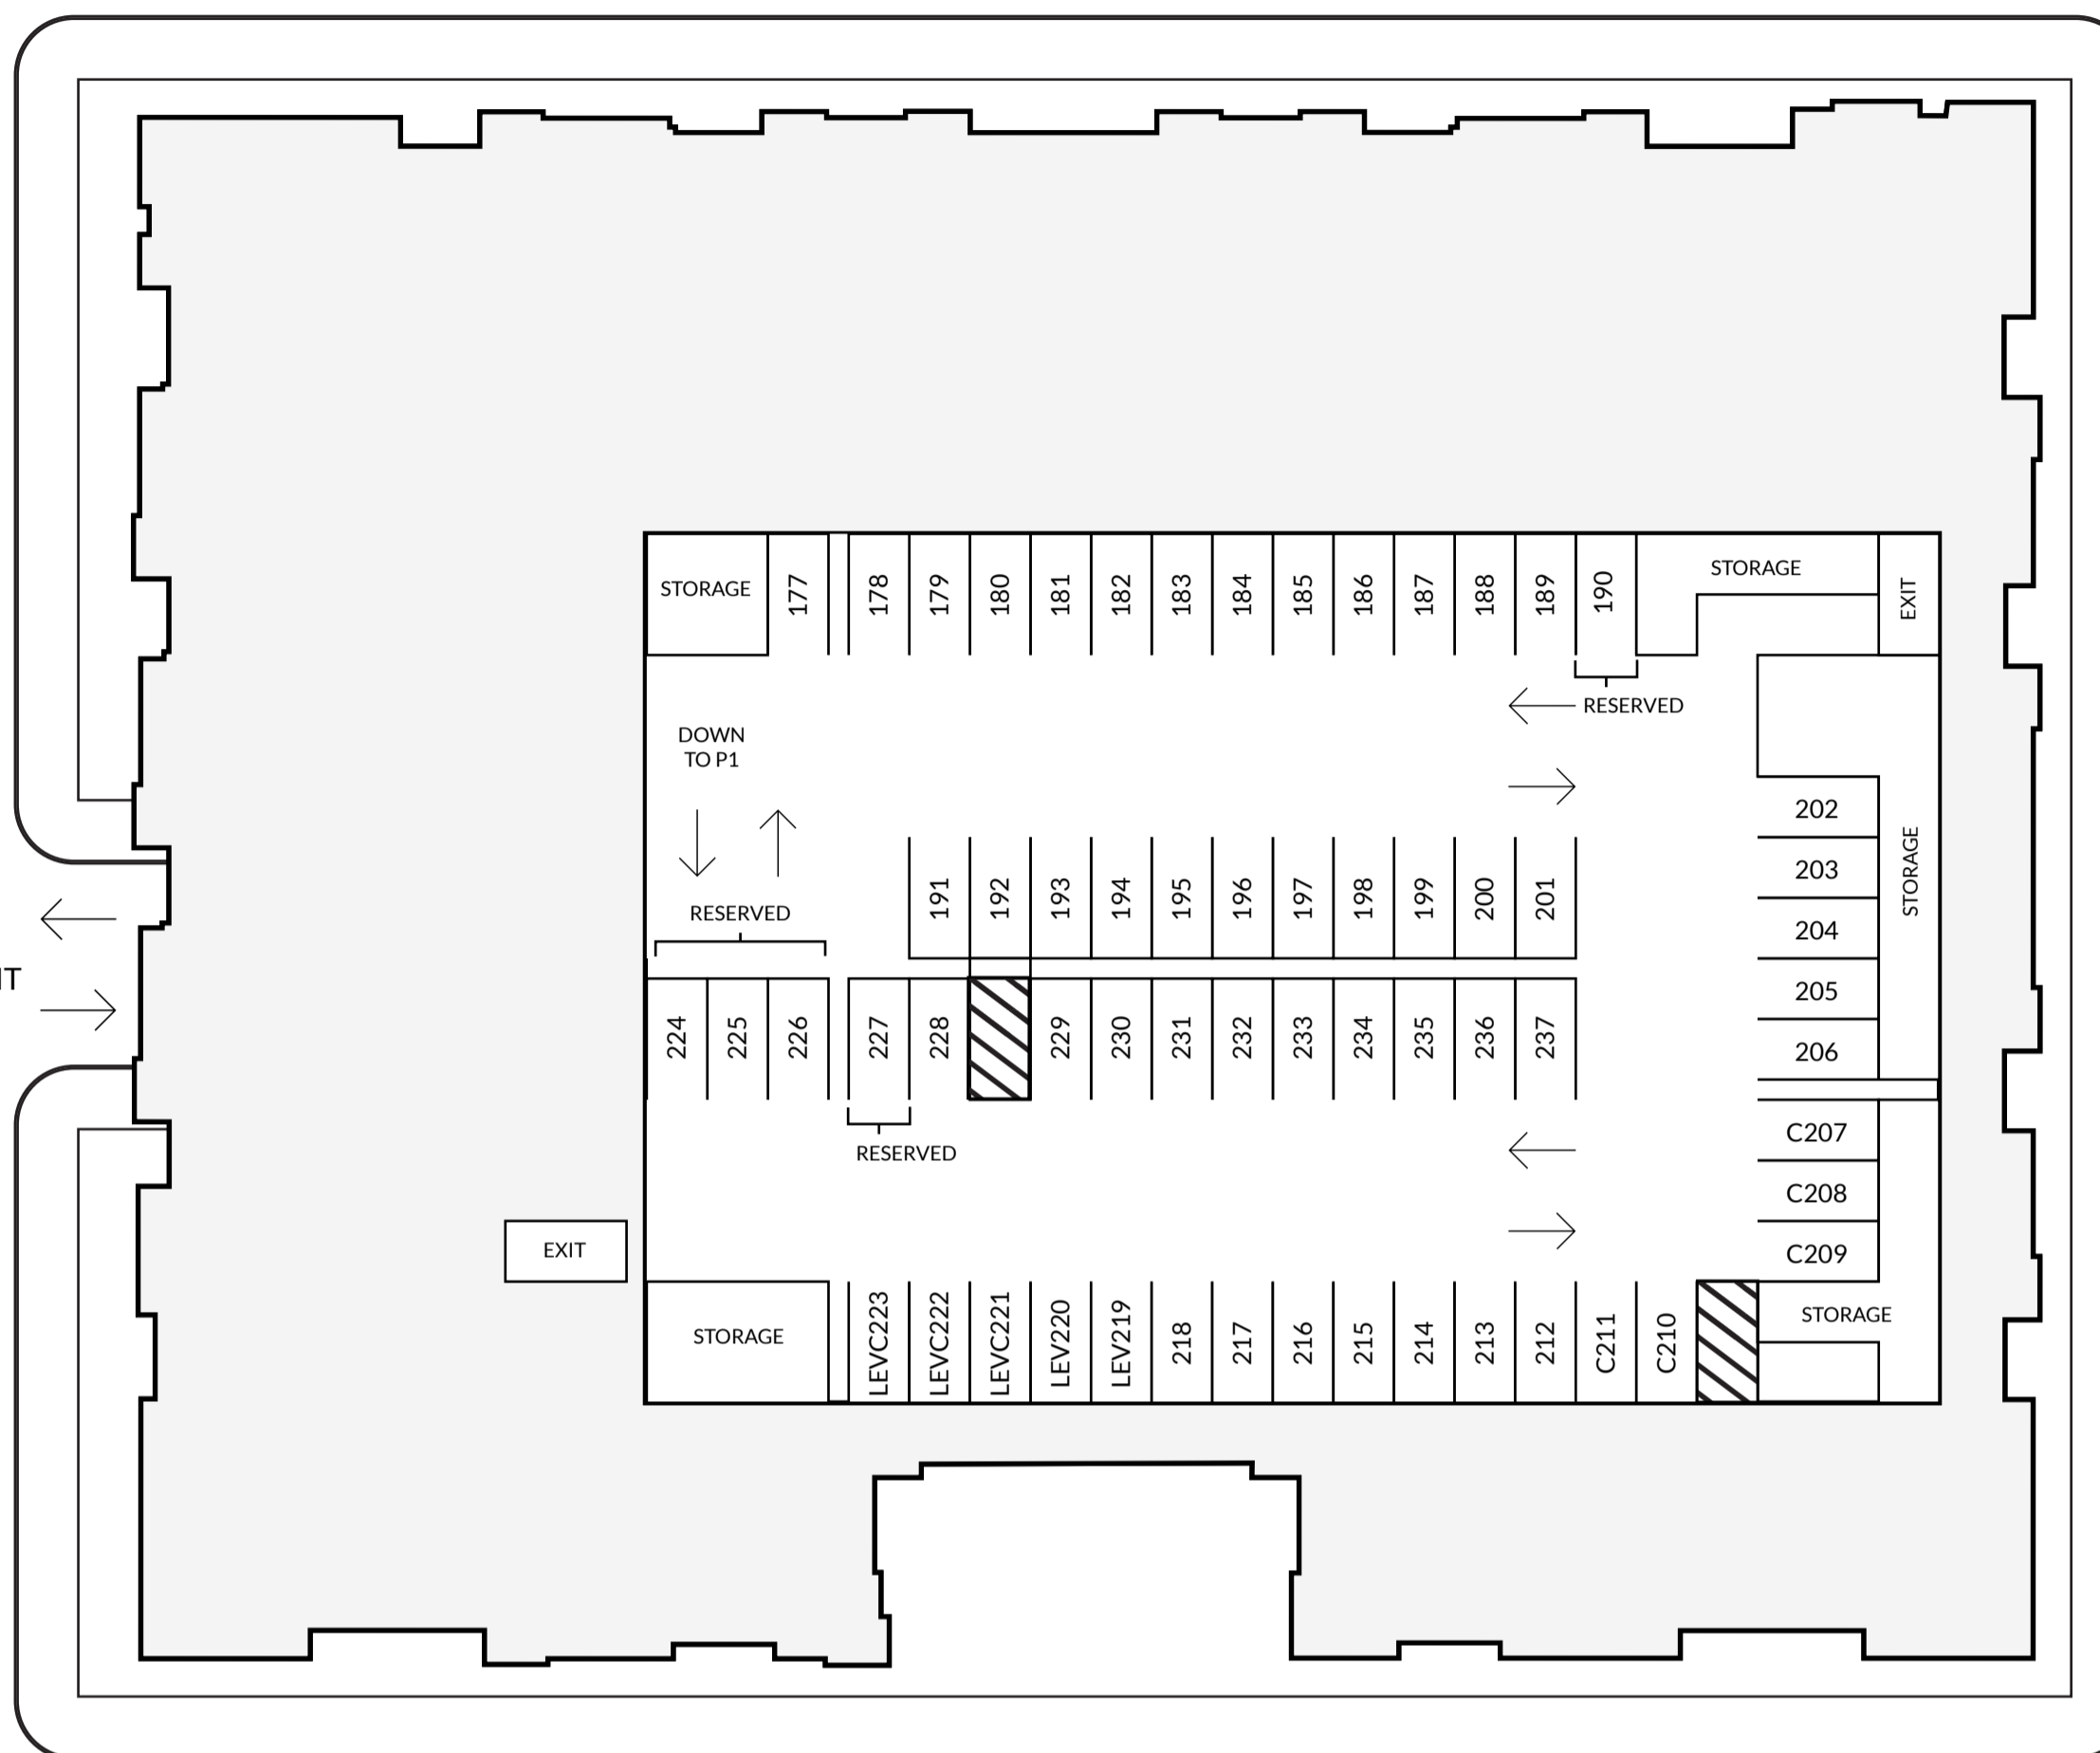

SOUTH TAAFFE STREET

GARAGE ENTRANCE/EXIT