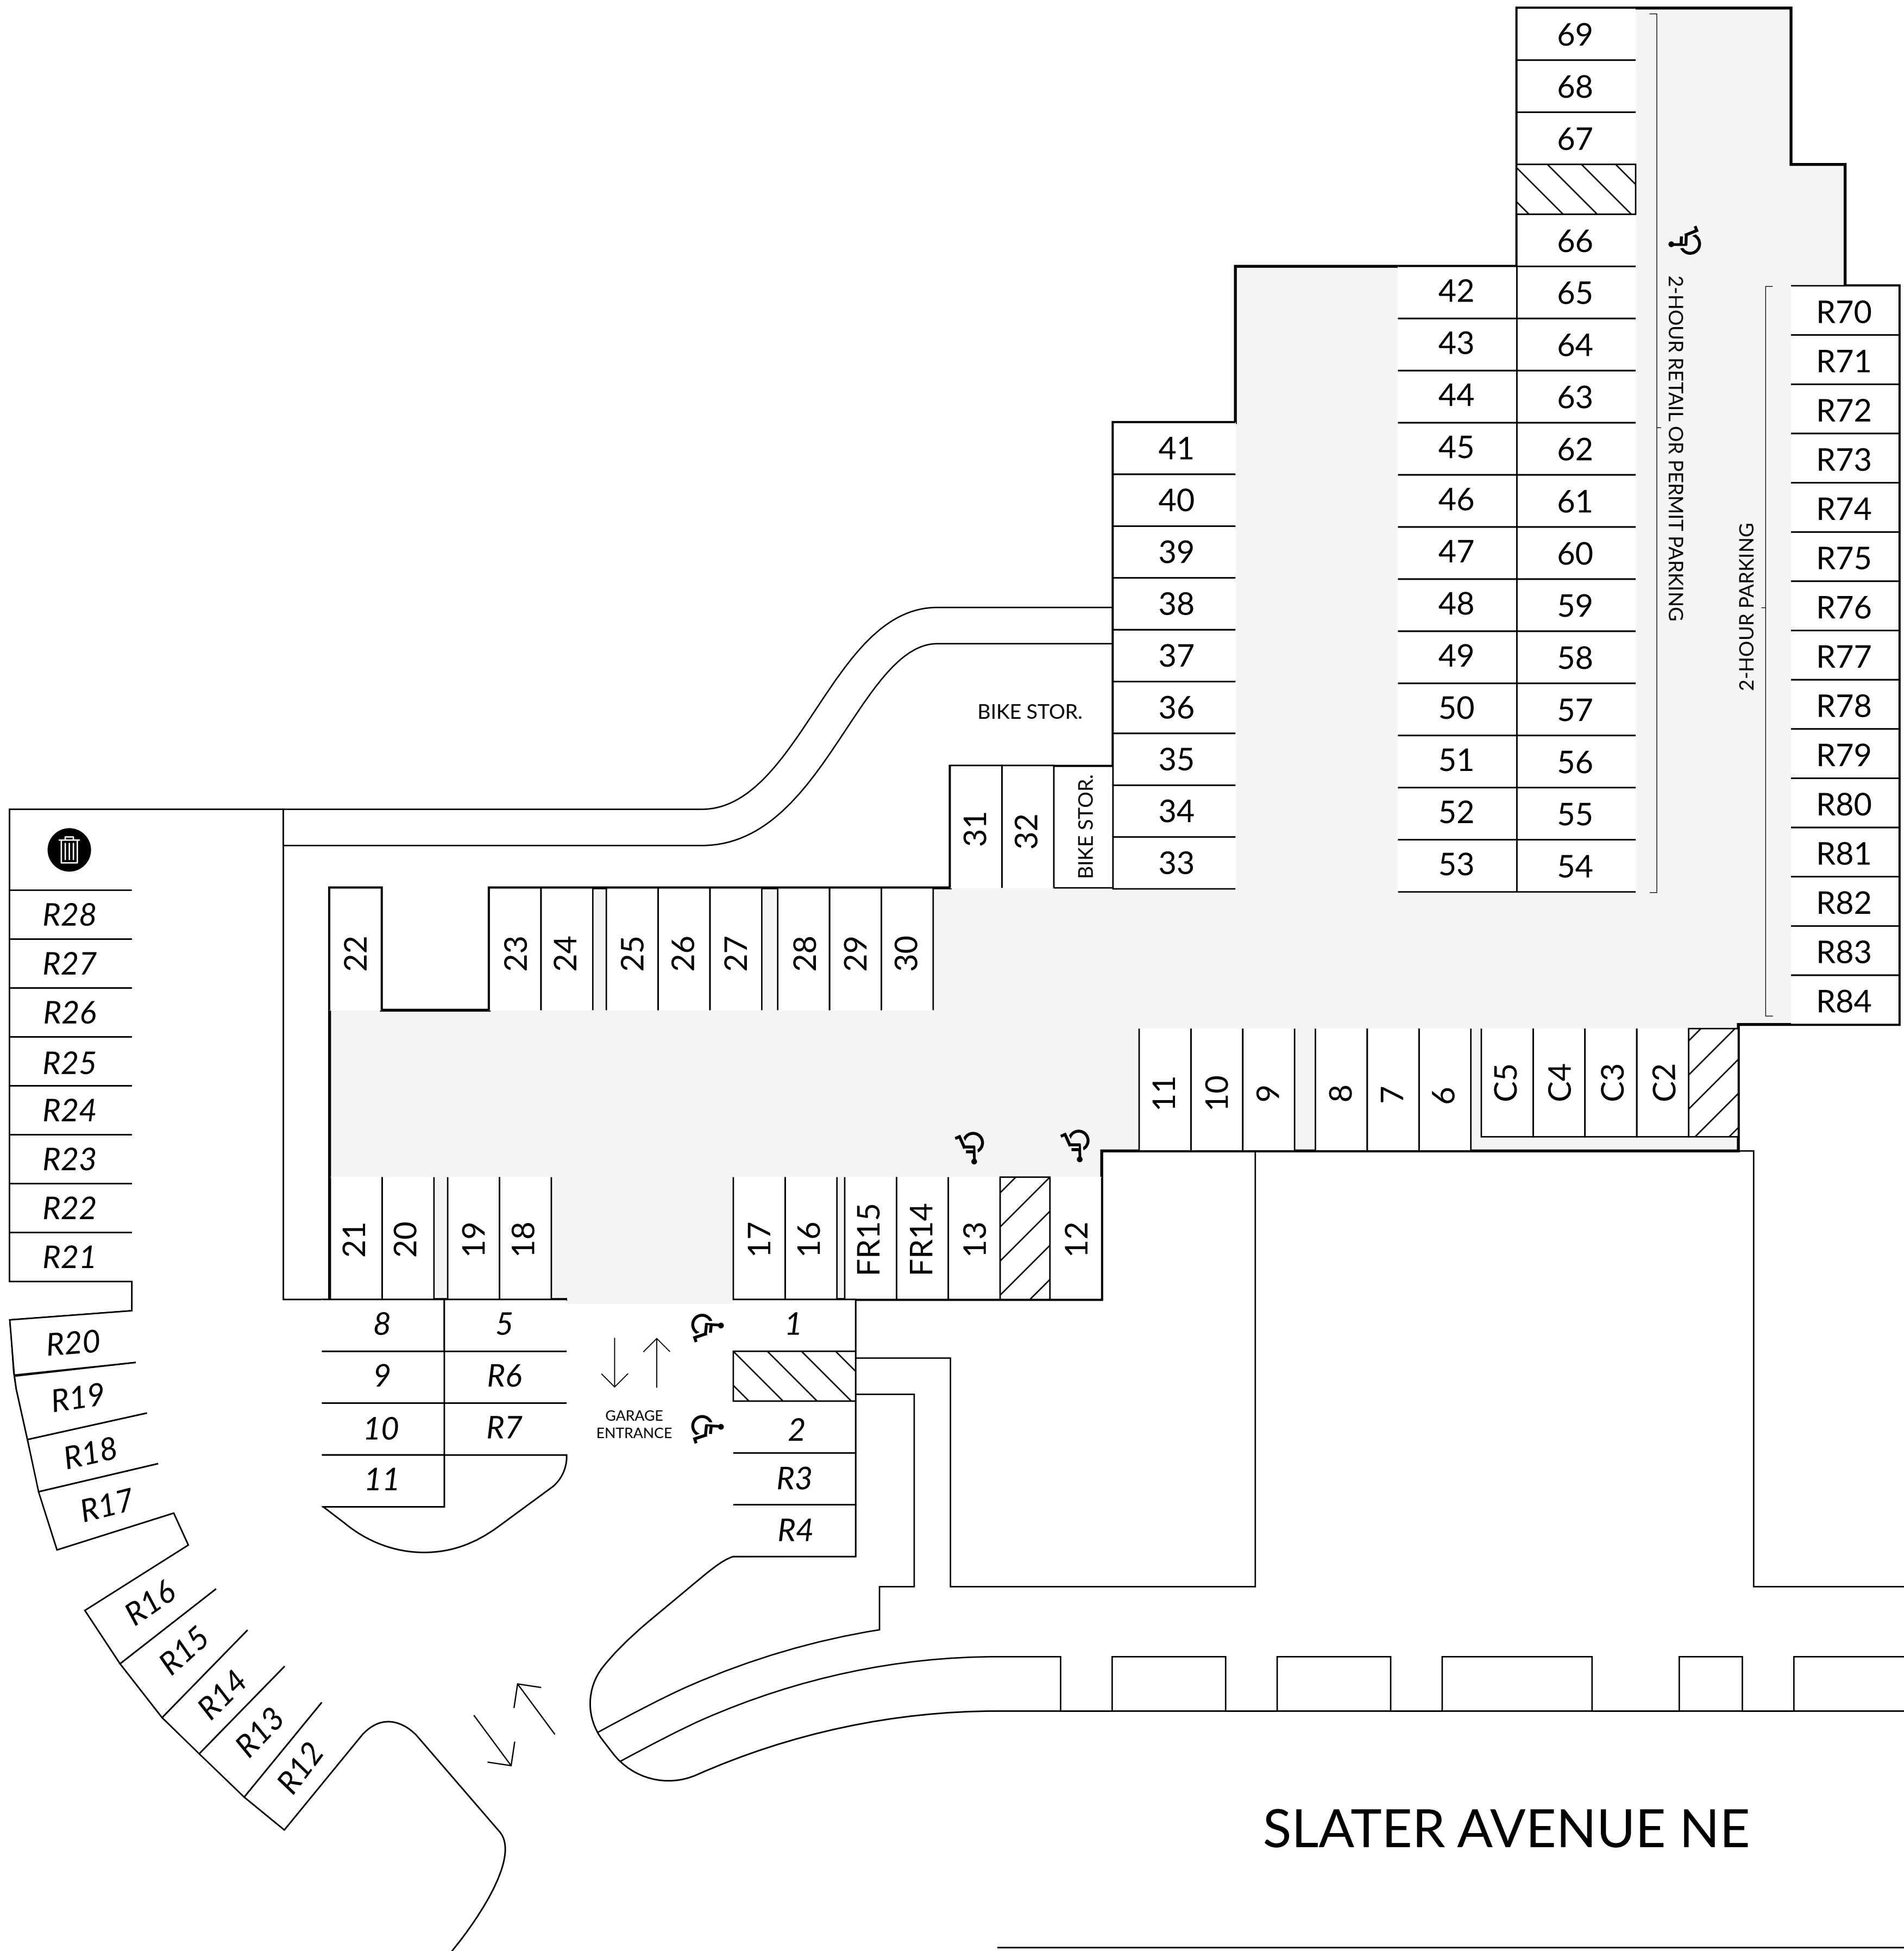

124TH AVENUE NE

SLATER AVENUE NE

-  ELEVATOR
-  MAIL
-  TRASH
-  ACCESSIBLE
-  FUTURE RESIDENT
-  STANDARD
-  COMPACT
-  GUEST
-  RETAIL