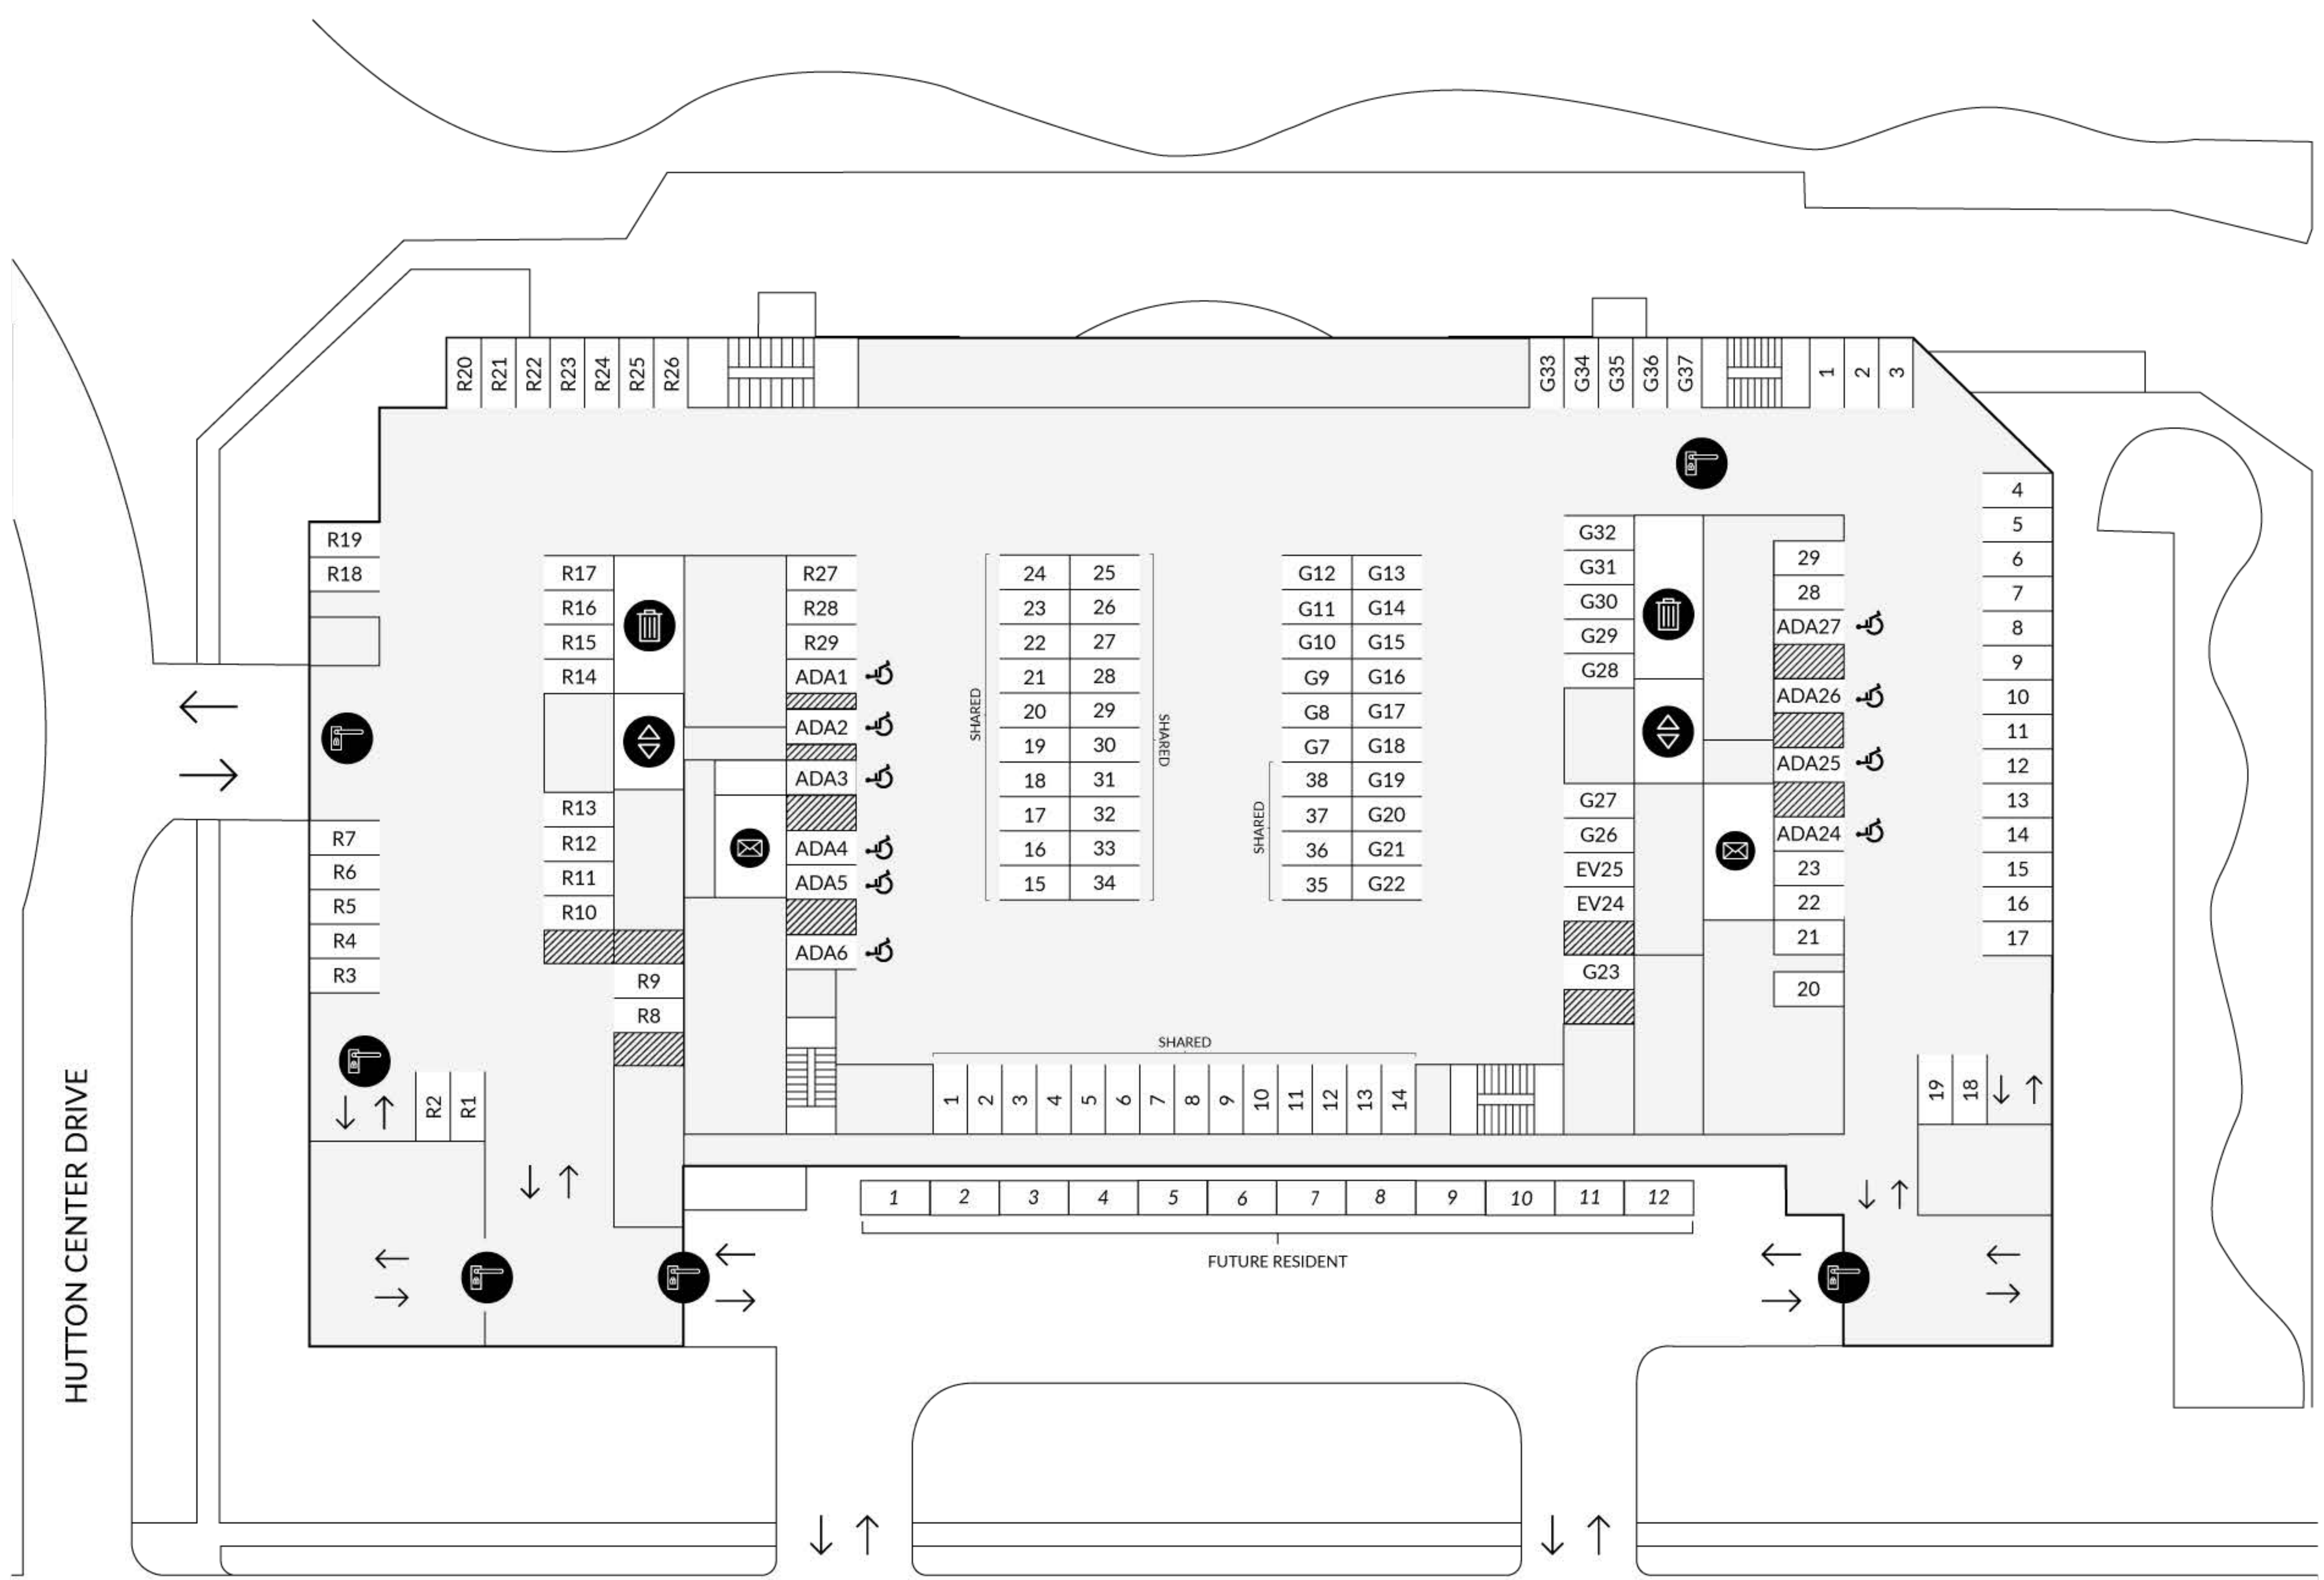

-  ELEVATOR
-  FITNESS CENTER
-  LOCKED GATE
-  MAIL
-  POOL
-  SPA
-  TRASH
-  ACCESSIBLE
-  FUTURE RESIDENT
-  GARAGE
-  SHARED
-  STANDARD
-  TANDEM
-  EV CHARGING
- G GUEST
- R RETAIL

L2

MACARTHUR PLACE

-  ELEVATOR
-  FITNESS CENTER
-  LOCKED GATE
-  MAIL
-  POOL
-  SPA
-  TRASH
-  ACCESSIBLE
-  FUTURE RESIDENT
-  GARAGE
-  SHARED
-  STANDARD
-  TANDEM
-  EV CHARGING
- G GUEST
- R RETAIL

L1