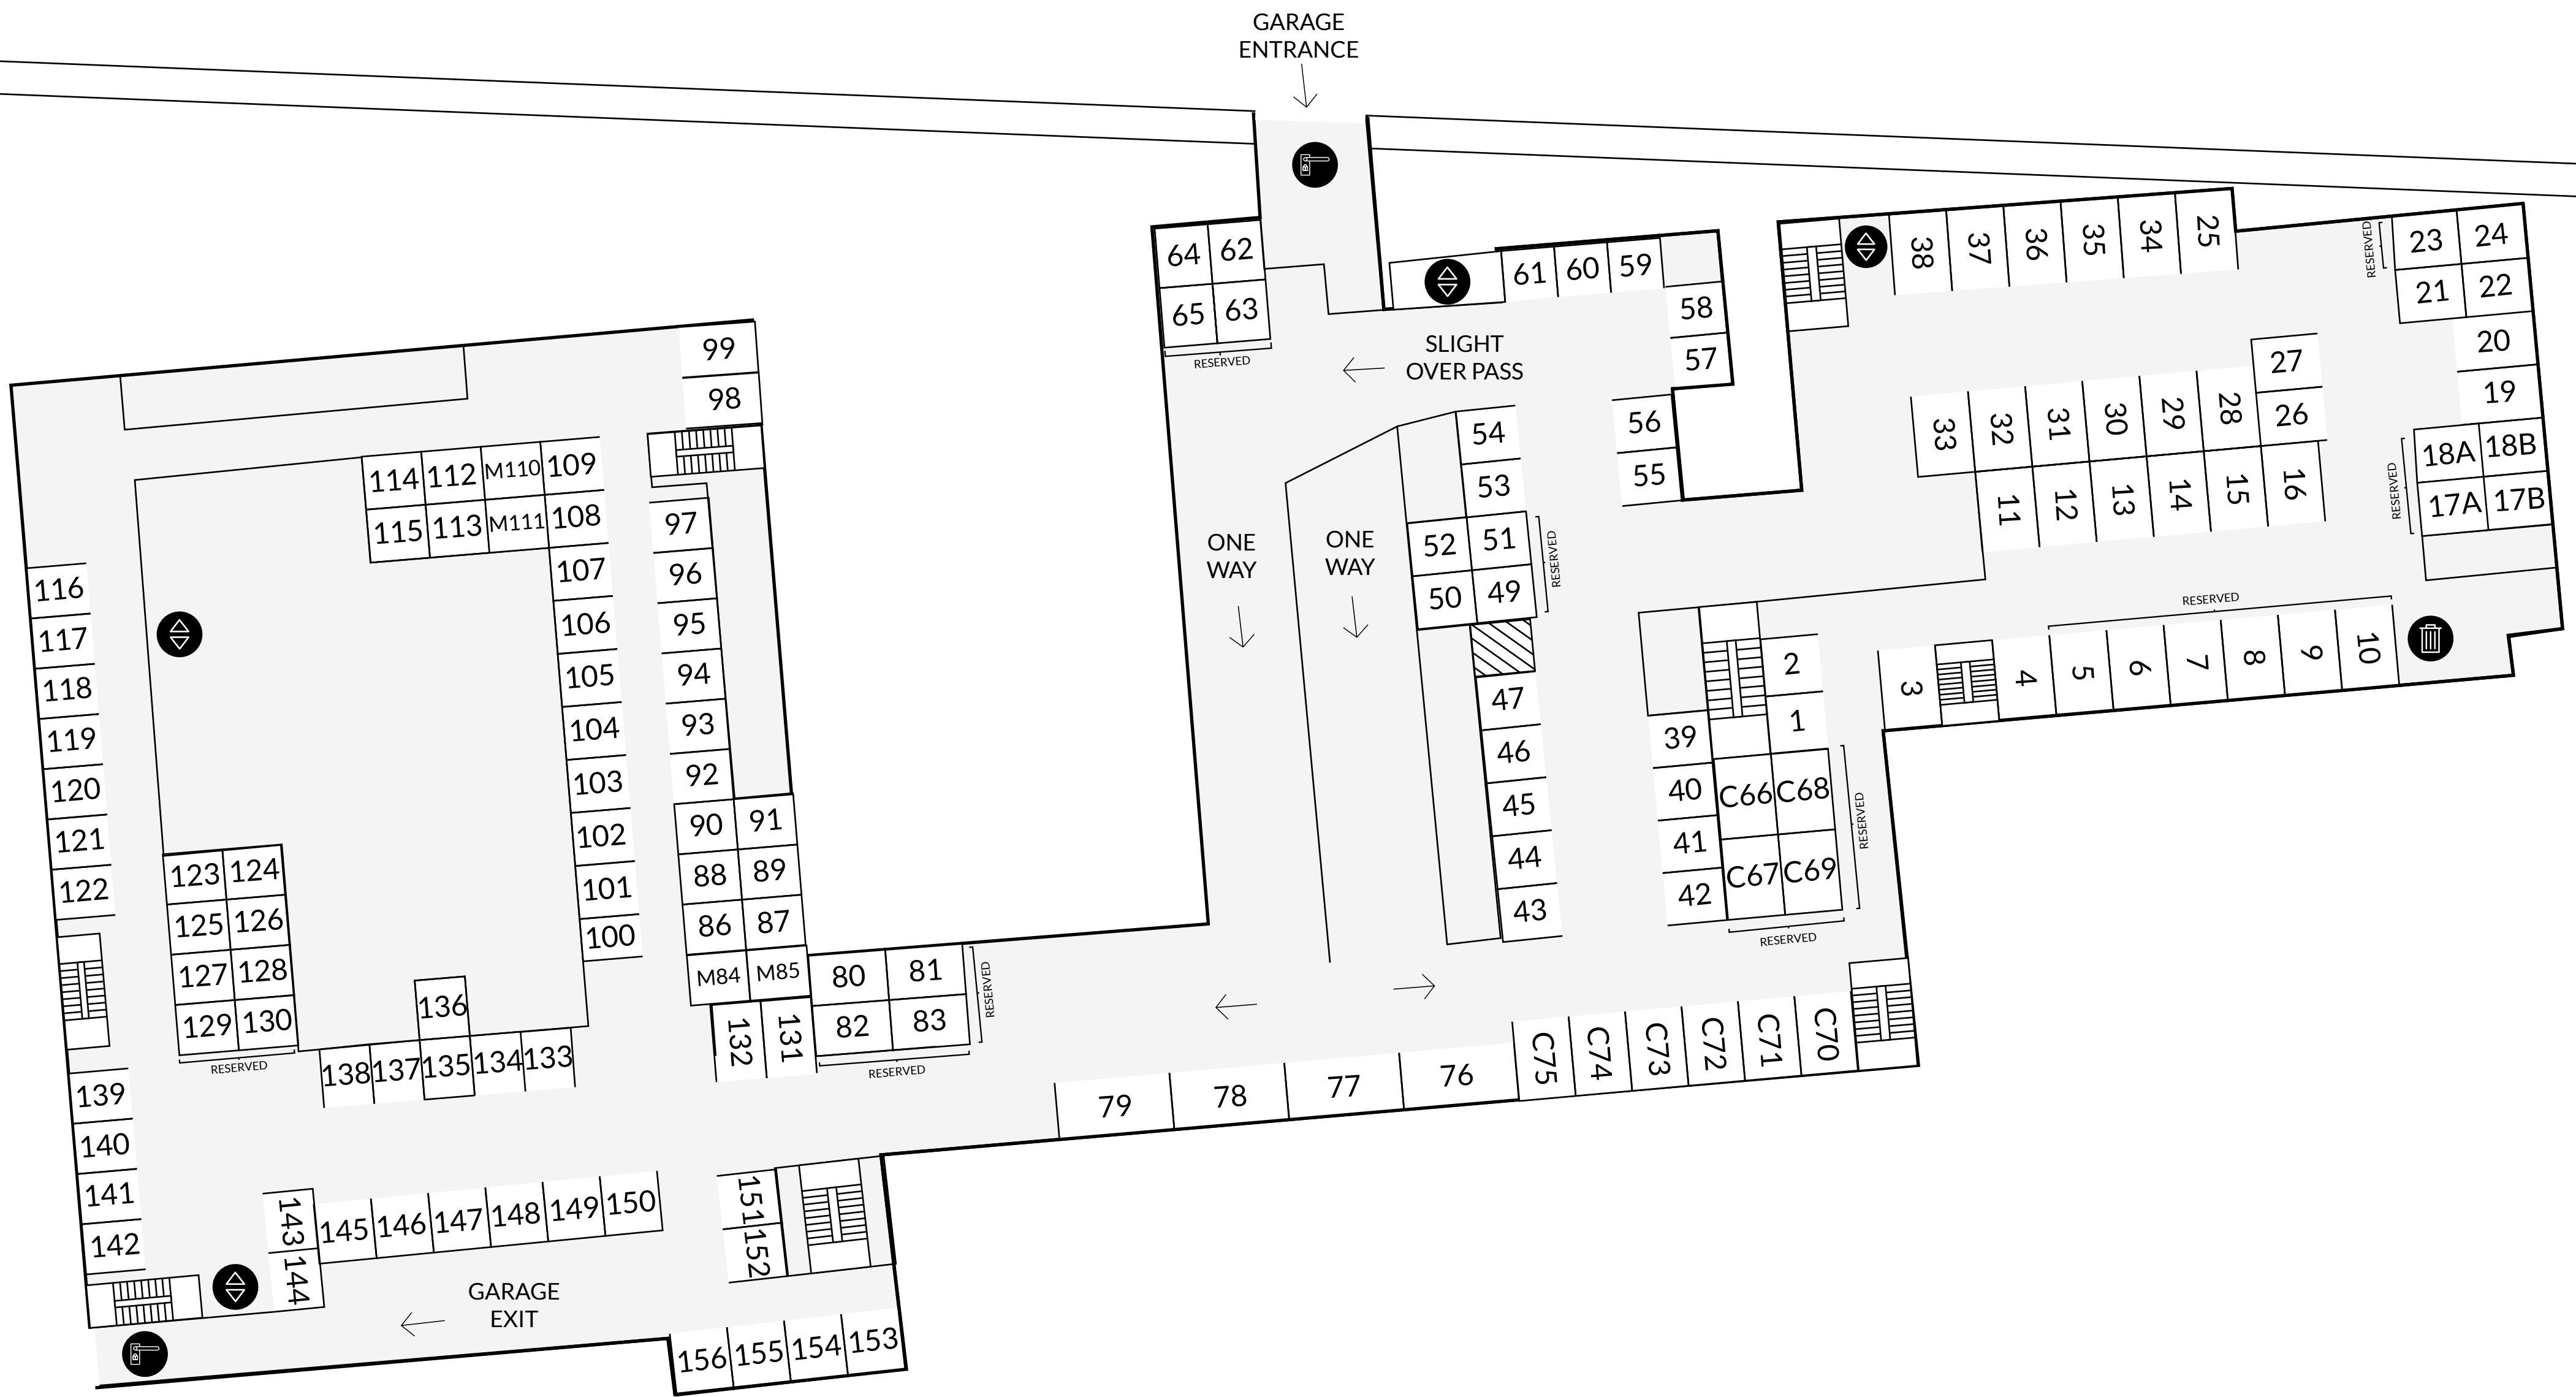

7TH STREET

SOUTH LOS ANGELES STREET

ELEVATOR

ACCESSIBLE

LOCKED GATE

GARAGE

TRASH

RESERVED

C

COMPACT

M

MOTORCYCLE