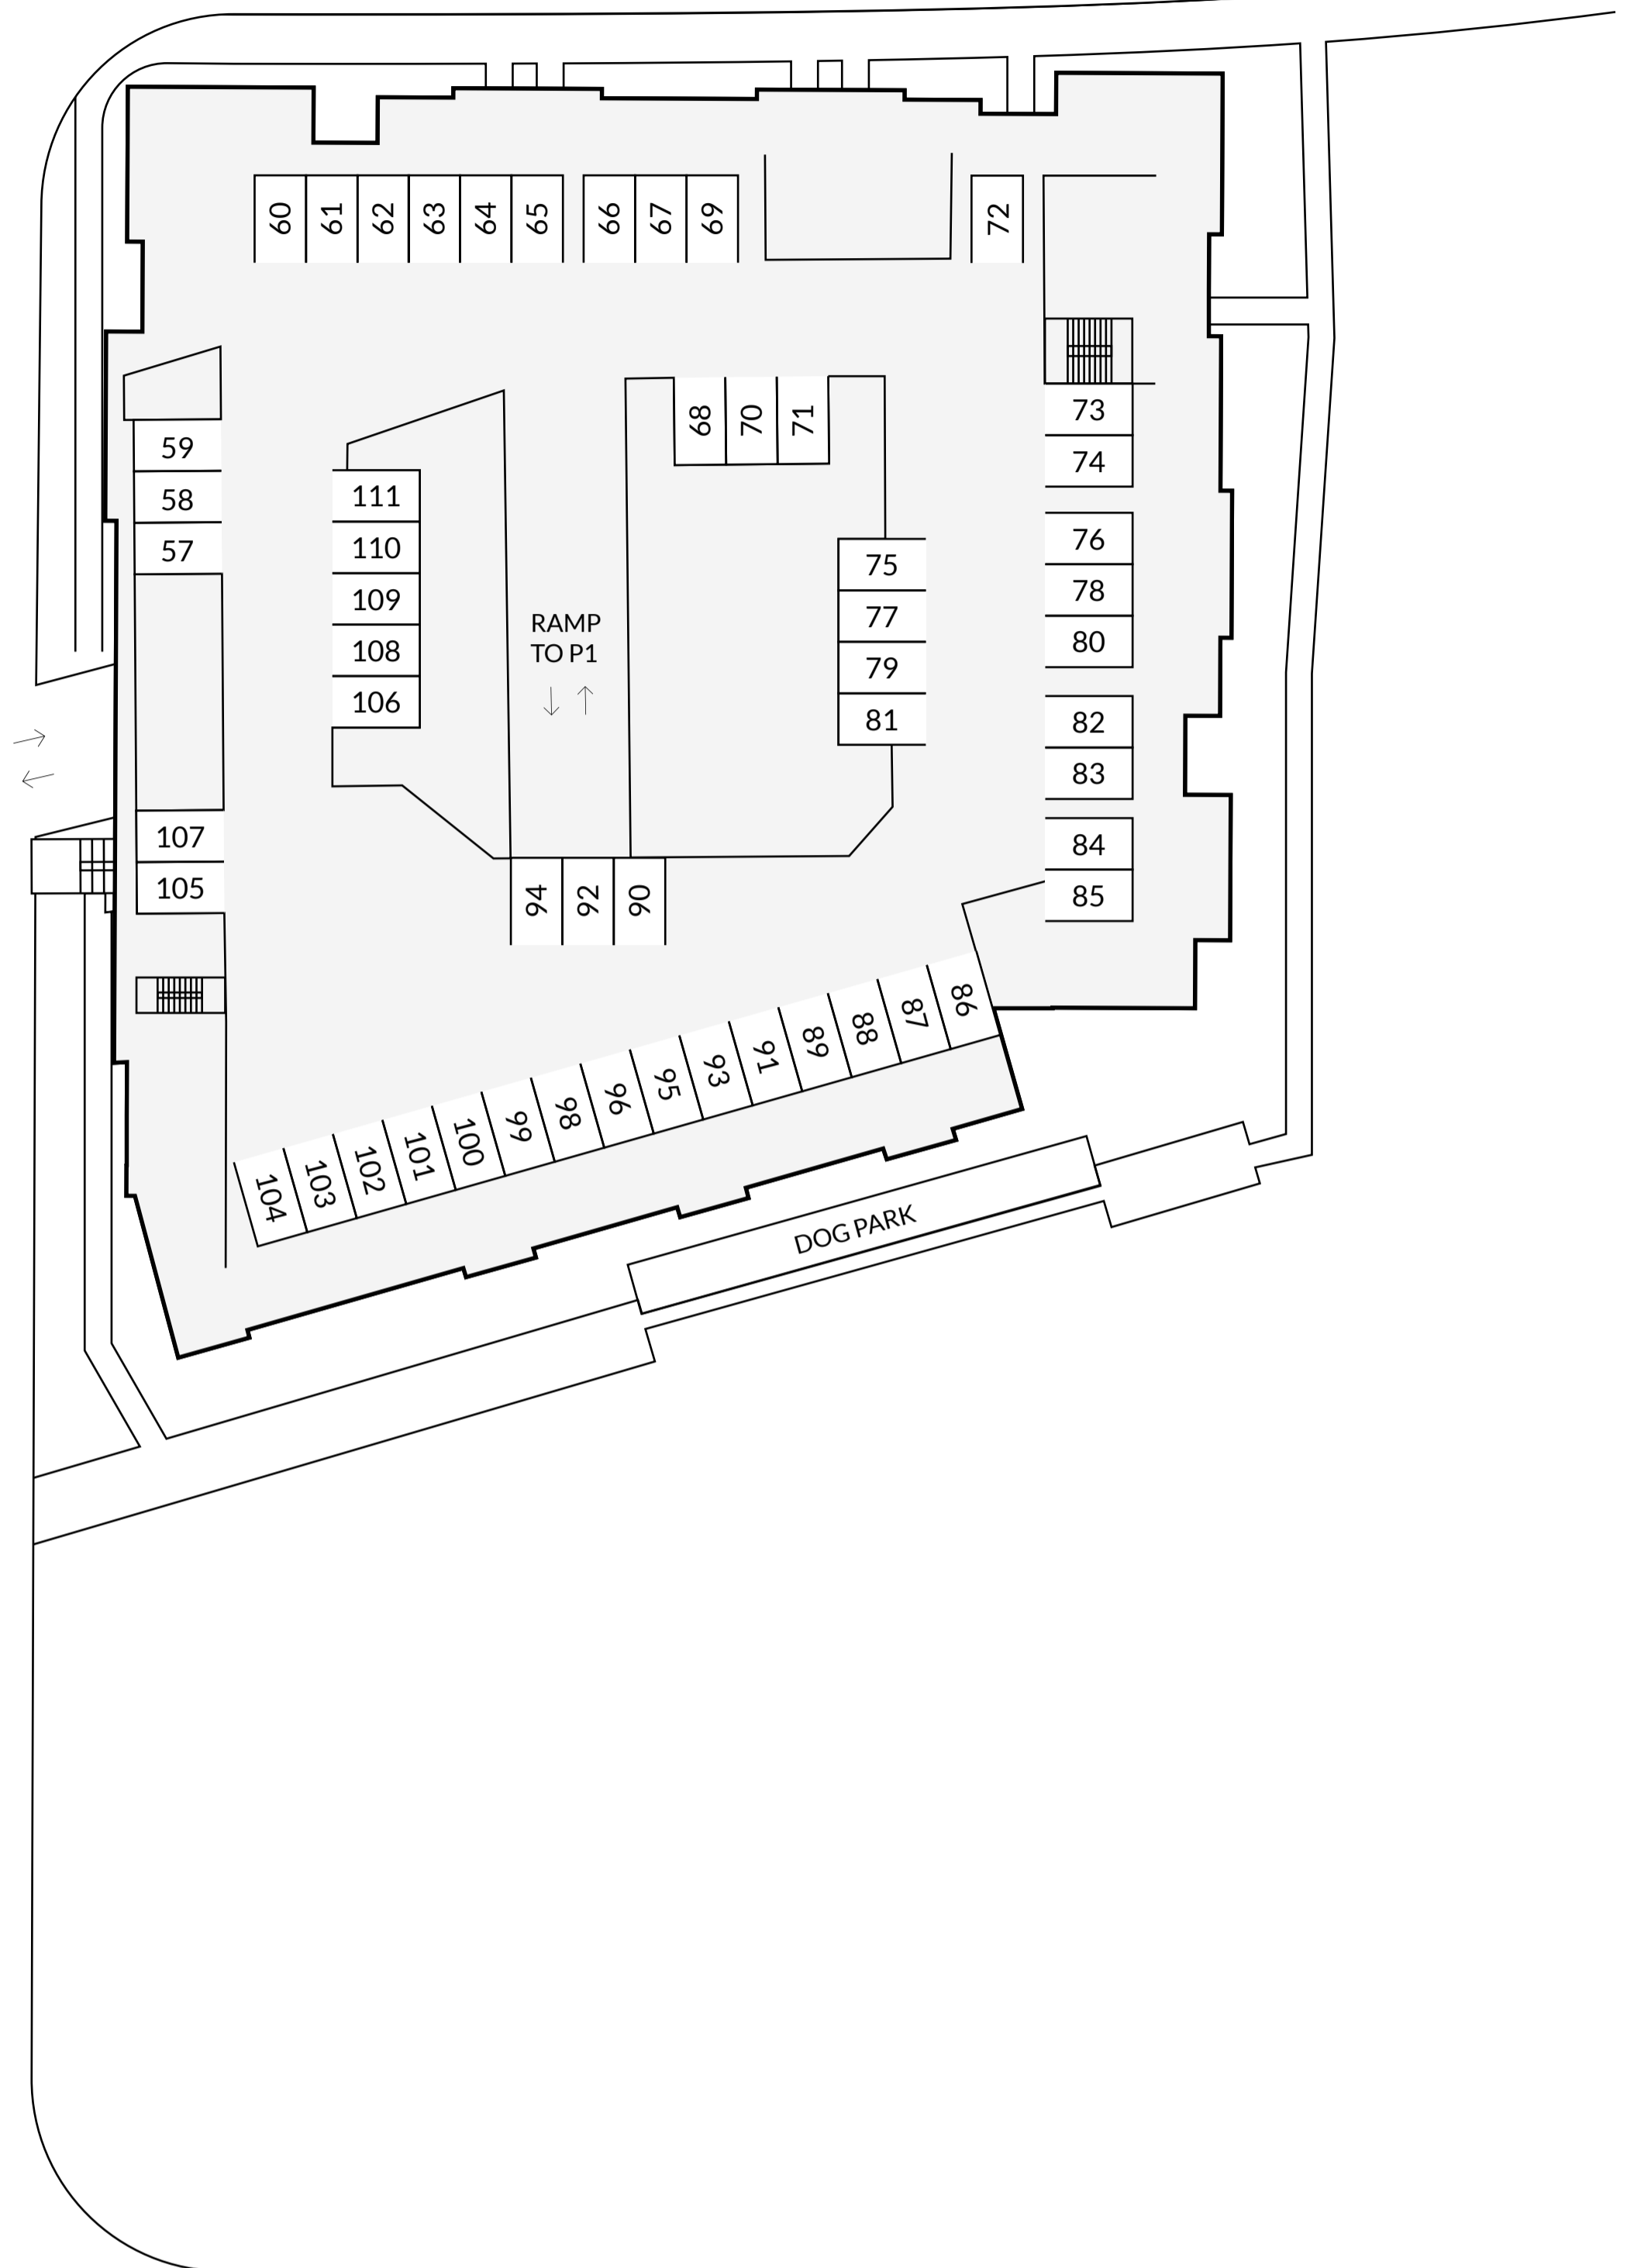

VETERANS BOULEVARD

SAMSON STREET

WINSLOW STREET

-  BBQ
-  ELEVATOR
-  POOL
-  SPA
-  UNLOCKED GATE
-  ACCESSIBLE
-  FUTURE RESIDENT
-  STANDARD
-  EV EV CHARGING
-  G GUEST
-  M MOTORCYCLE

VETERANS BOULEVARD

SAMSON STREET

WINSLOW STREET

-  BBQ
-  ELEVATOR
-  POOL
-  SPA
-  UNLOCKED GATE
-  ACCESSIBLE
-  FUTURE RESIDENT
-  STANDARD
-  EV EV CHARGING
-  G GUEST
-  M MOTORCYCLE