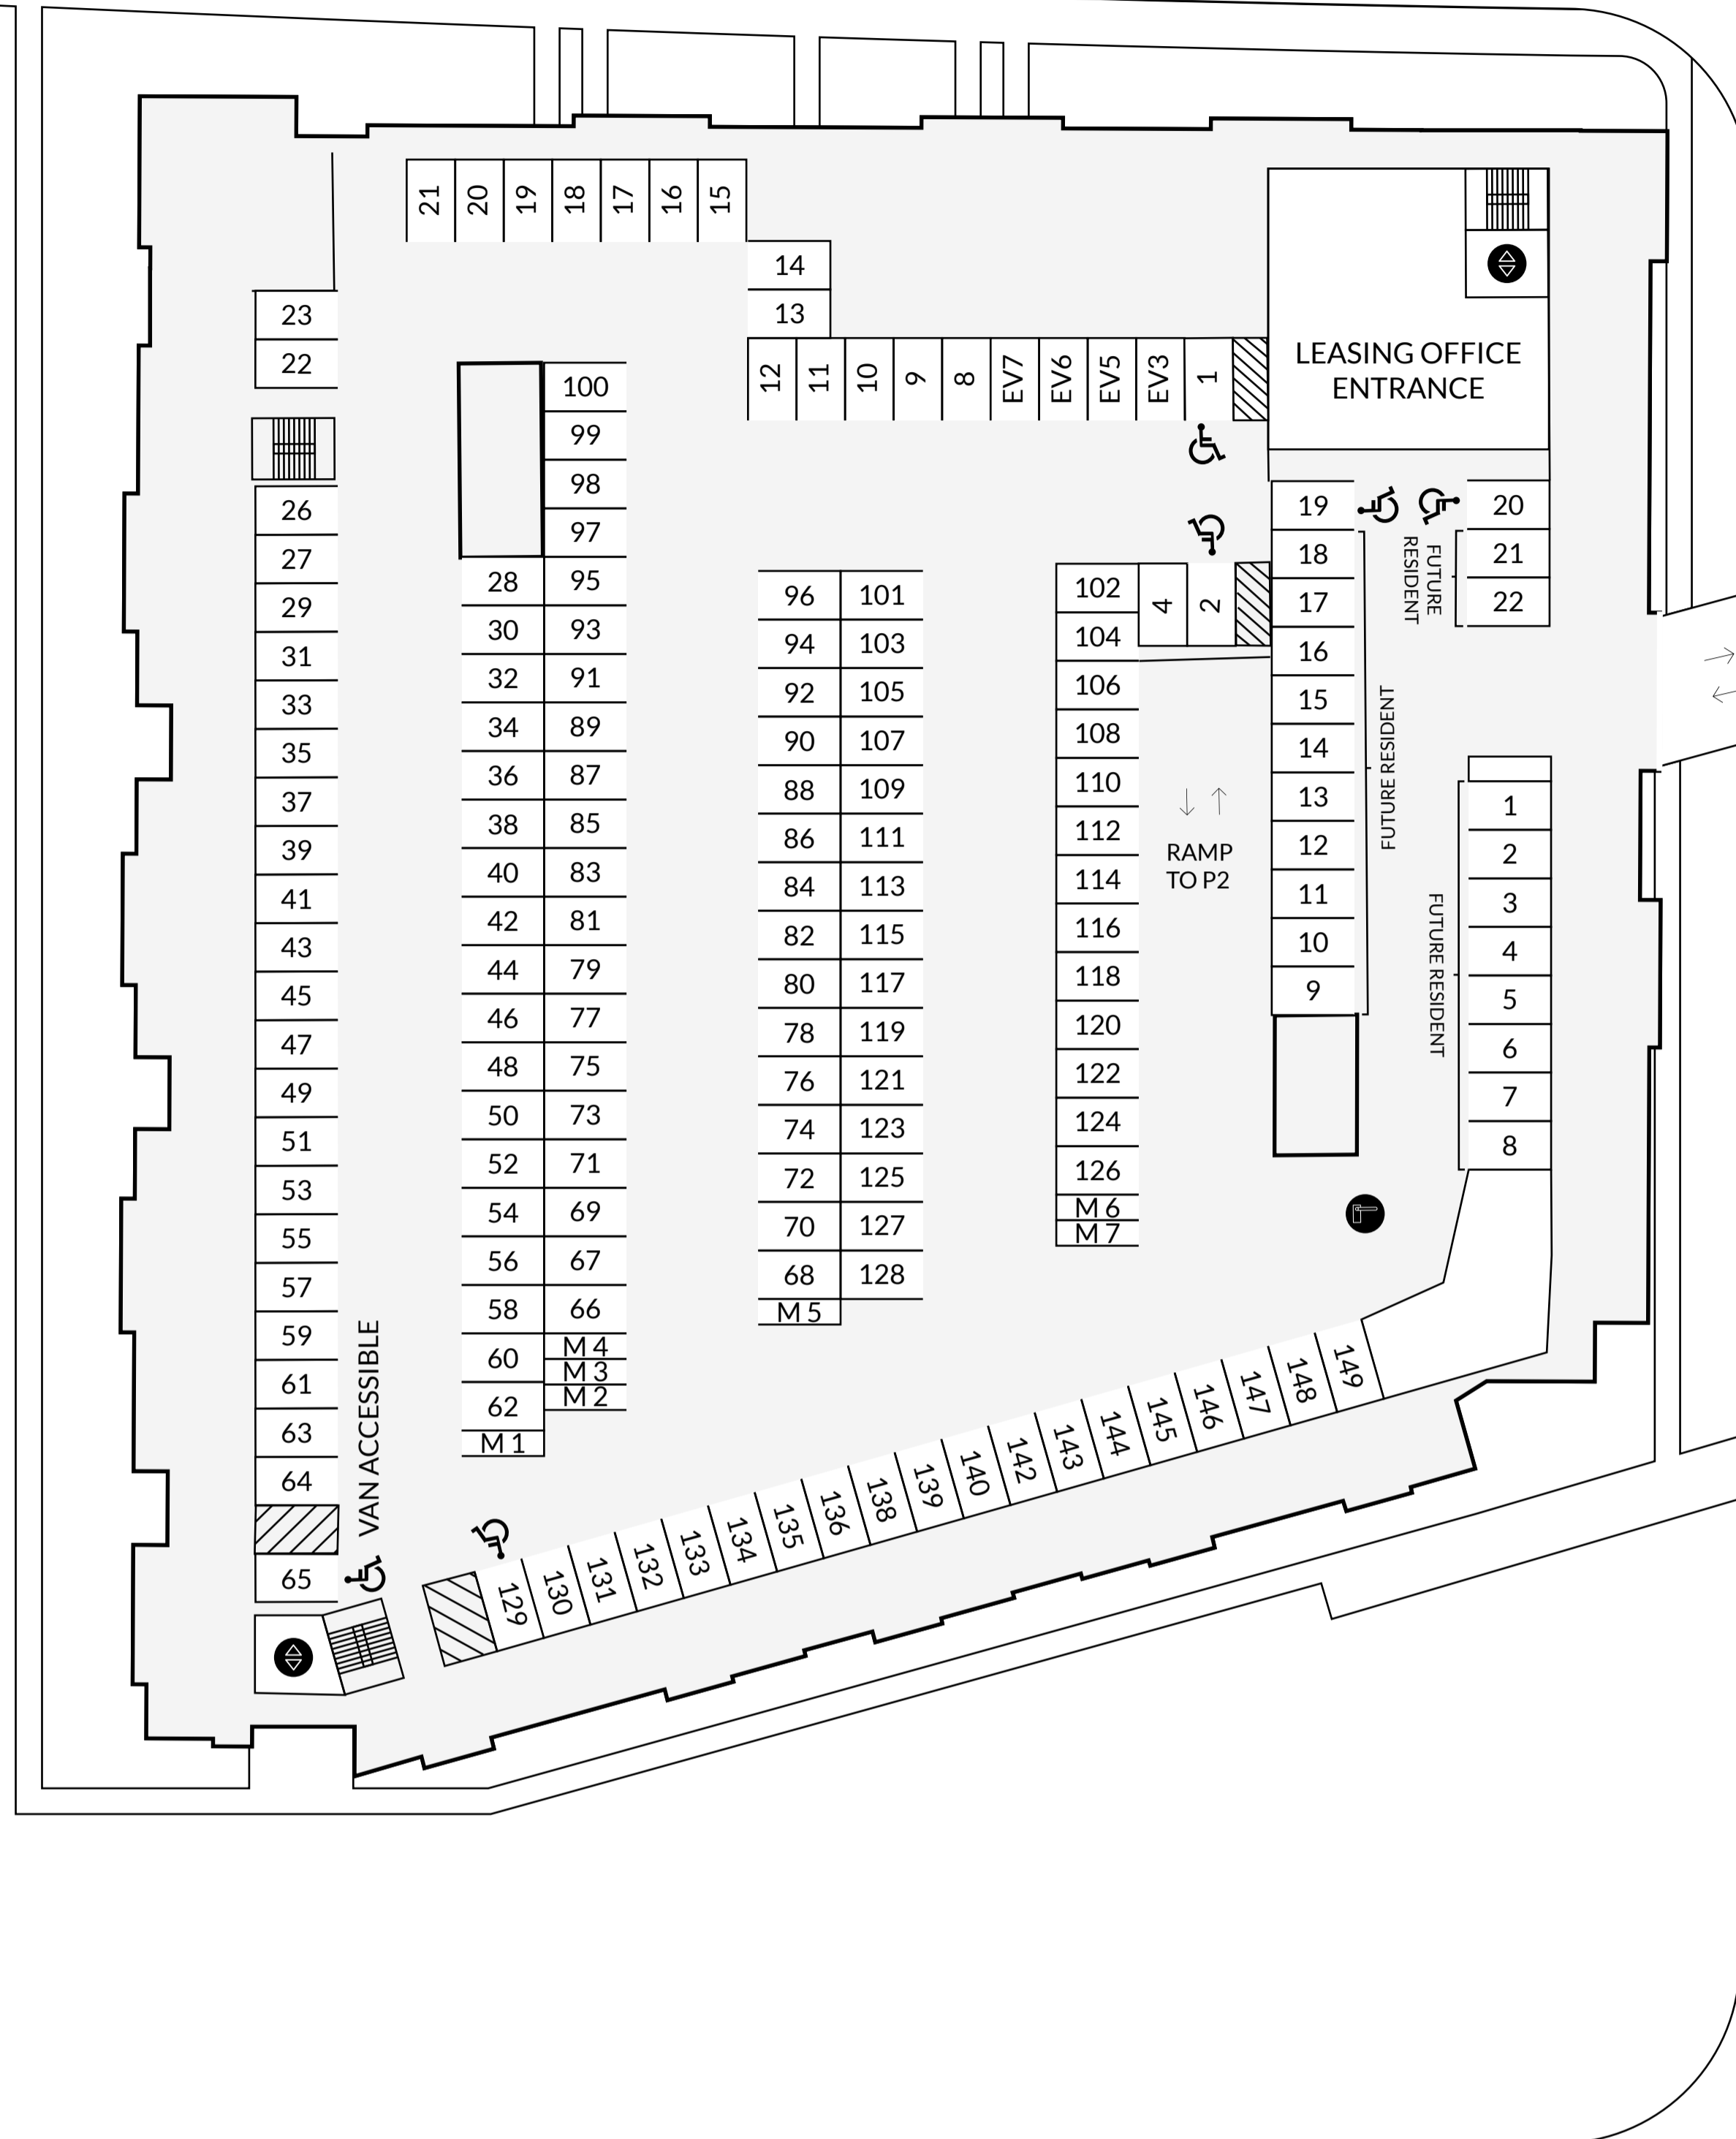

VETERANS BOULEVARD

SAMSON STREET

WINSLOW STREET

-  BBQ
-  ELEVATOR
-  POOL
-  SPA
-  UNLOCKED GATE
-  ACCESSIBLE
-  FUTURE RESIDENT
-  STANDARD
-  EV EV CHARGING
-  G GUEST
-  M MOTORCYCLE

VETERANS BOULEVARD

SAMSON STREET

WINSLOW STREET

-  BBQ
-  ELEVATOR
-  POOL
-  SPA
-  UNLOCKED GATE
-  ACCESSIBLE
-  FUTURE RESIDENT
-  STANDARD
-  EV EV CHARGING
-  G GUEST
-  M MOTORCYCLE