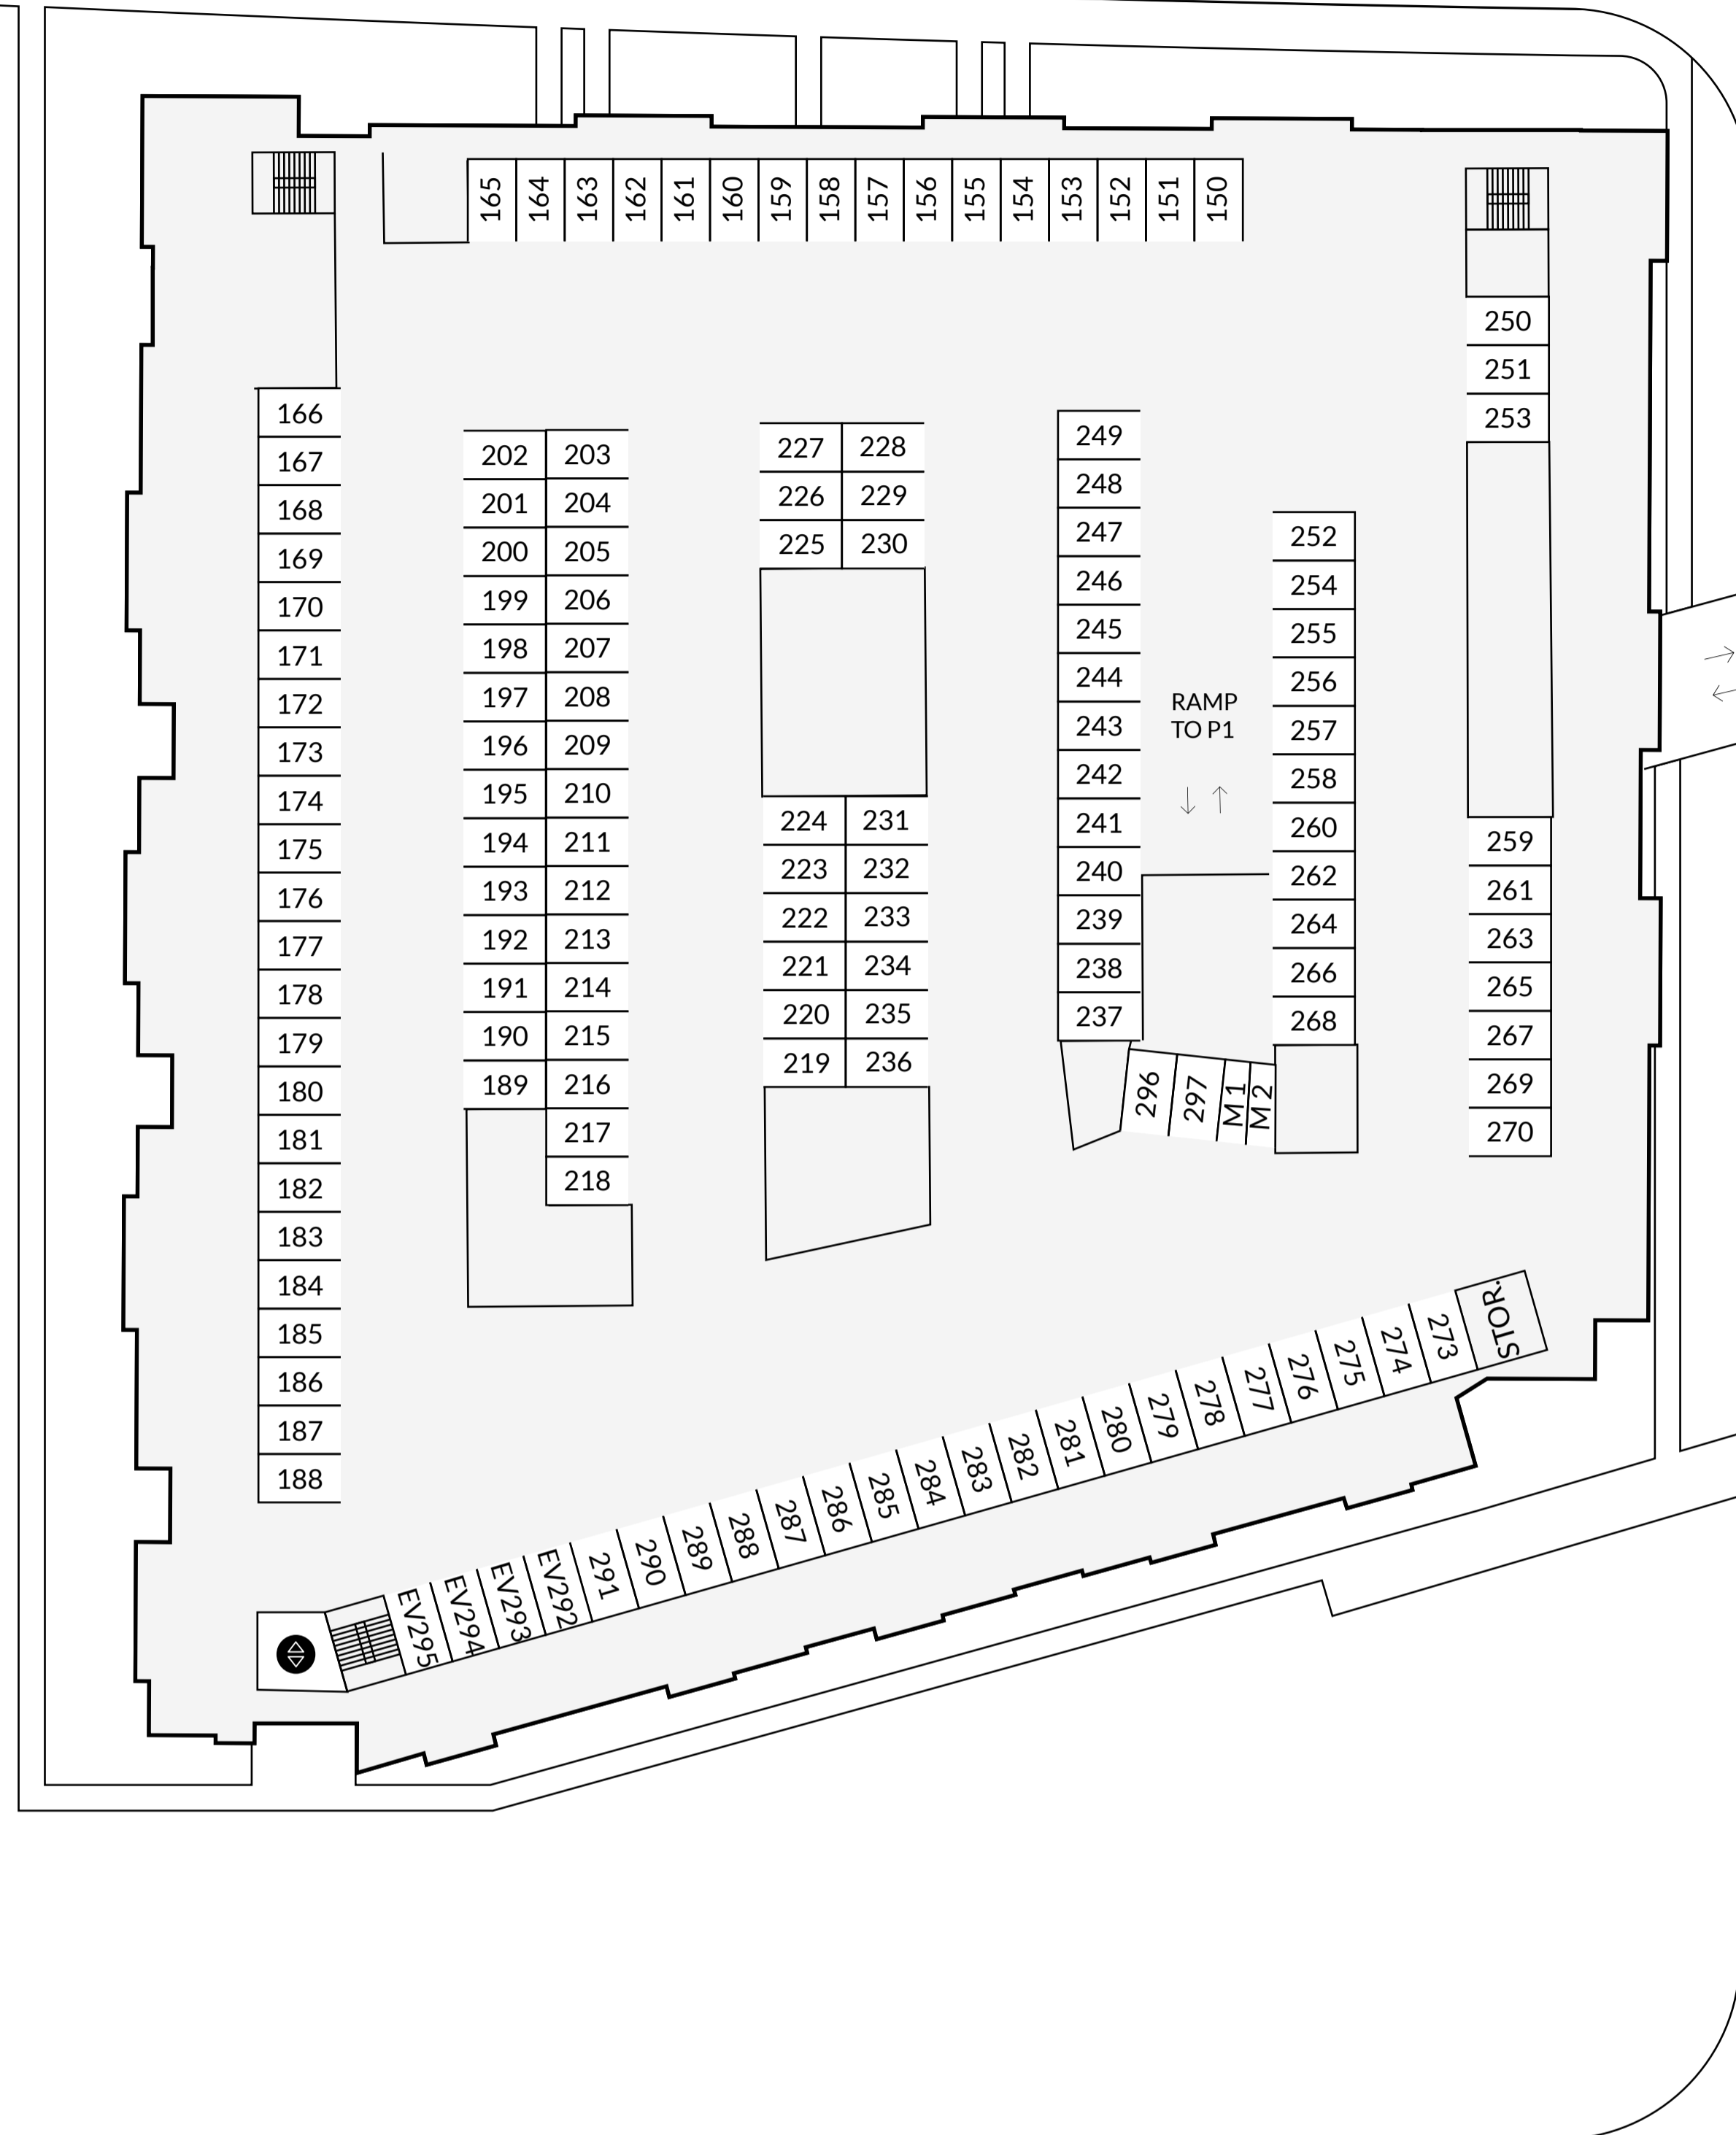

VETERANS BOULEVARD

SAMSON STREET

WINSLOW STREET

-  BBQ
-  ELEVATOR
-  POOL
-  SPA
-  UNLOCKED GATE
-  ACCESSIBLE
-  FUTURE RESIDENT
-  STANDARD
-  EV EV CHARGING
-  G GUEST
-  M MOTORCYCLE

VETERANS BOULEVARD

SAMSON STREET

WINSLOW STREET

-  BBQ
-  ELEVATOR
-  POOL
-  SPA
-  UNLOCKED GATE
-  ACCESSIBLE
-  FUTURE RESIDENT
-  STANDARD
-  EV EV CHARGING
-  G GUEST
-  M MOTORCYCLE