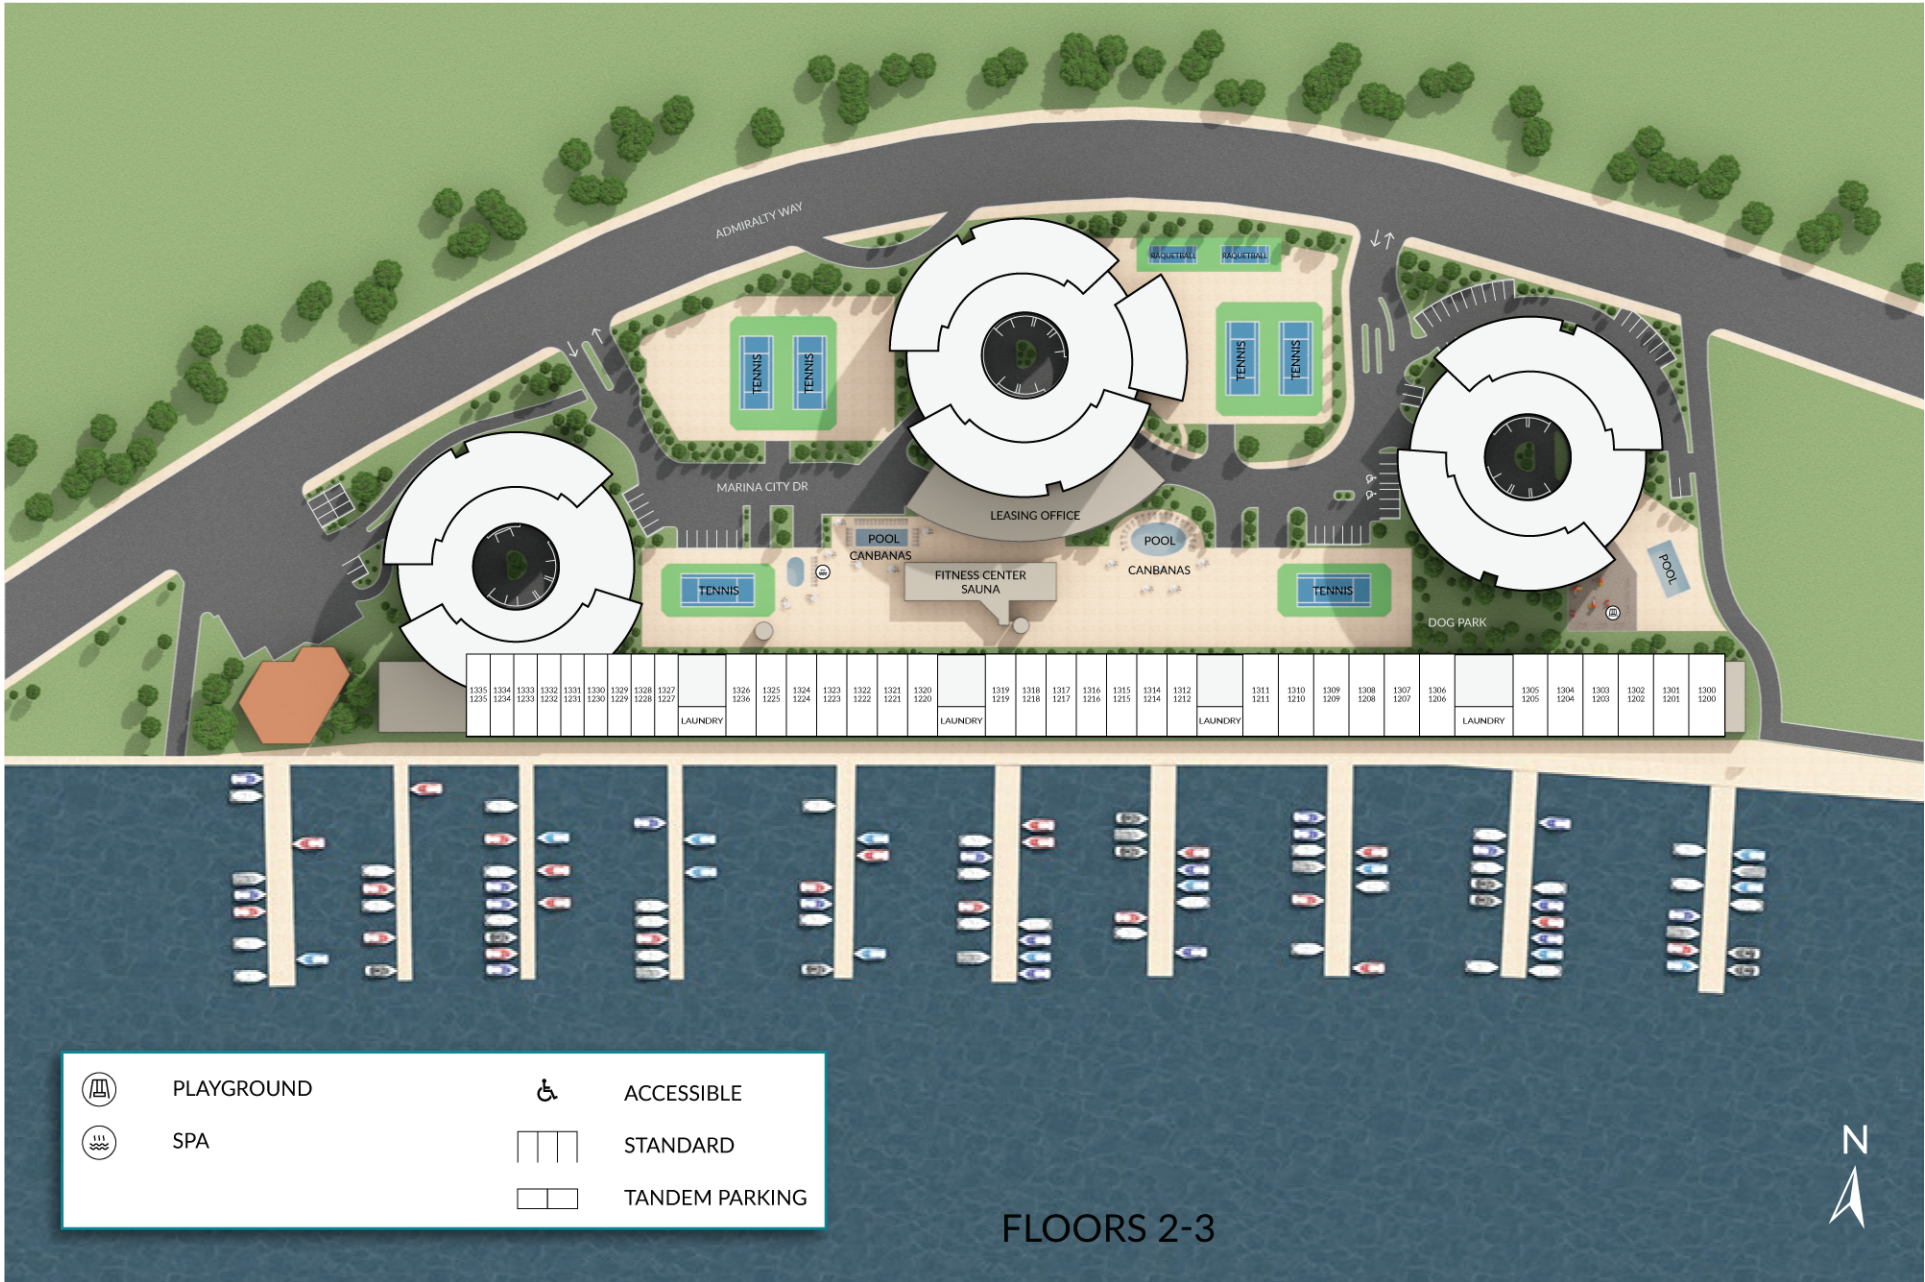

The Promenade at Marina City Club

Leasing Office: 4333 Admiralty Way, Suite 10 / Marina Del Rey, CA 90292 / themarinacityclub.com

ESSEX

The Promenade at Marina City Club

Leasing Office: 4333 Admiralty Way, Suite 10 / Marina Del Rey, CA 90292 / themarinacityclub.com