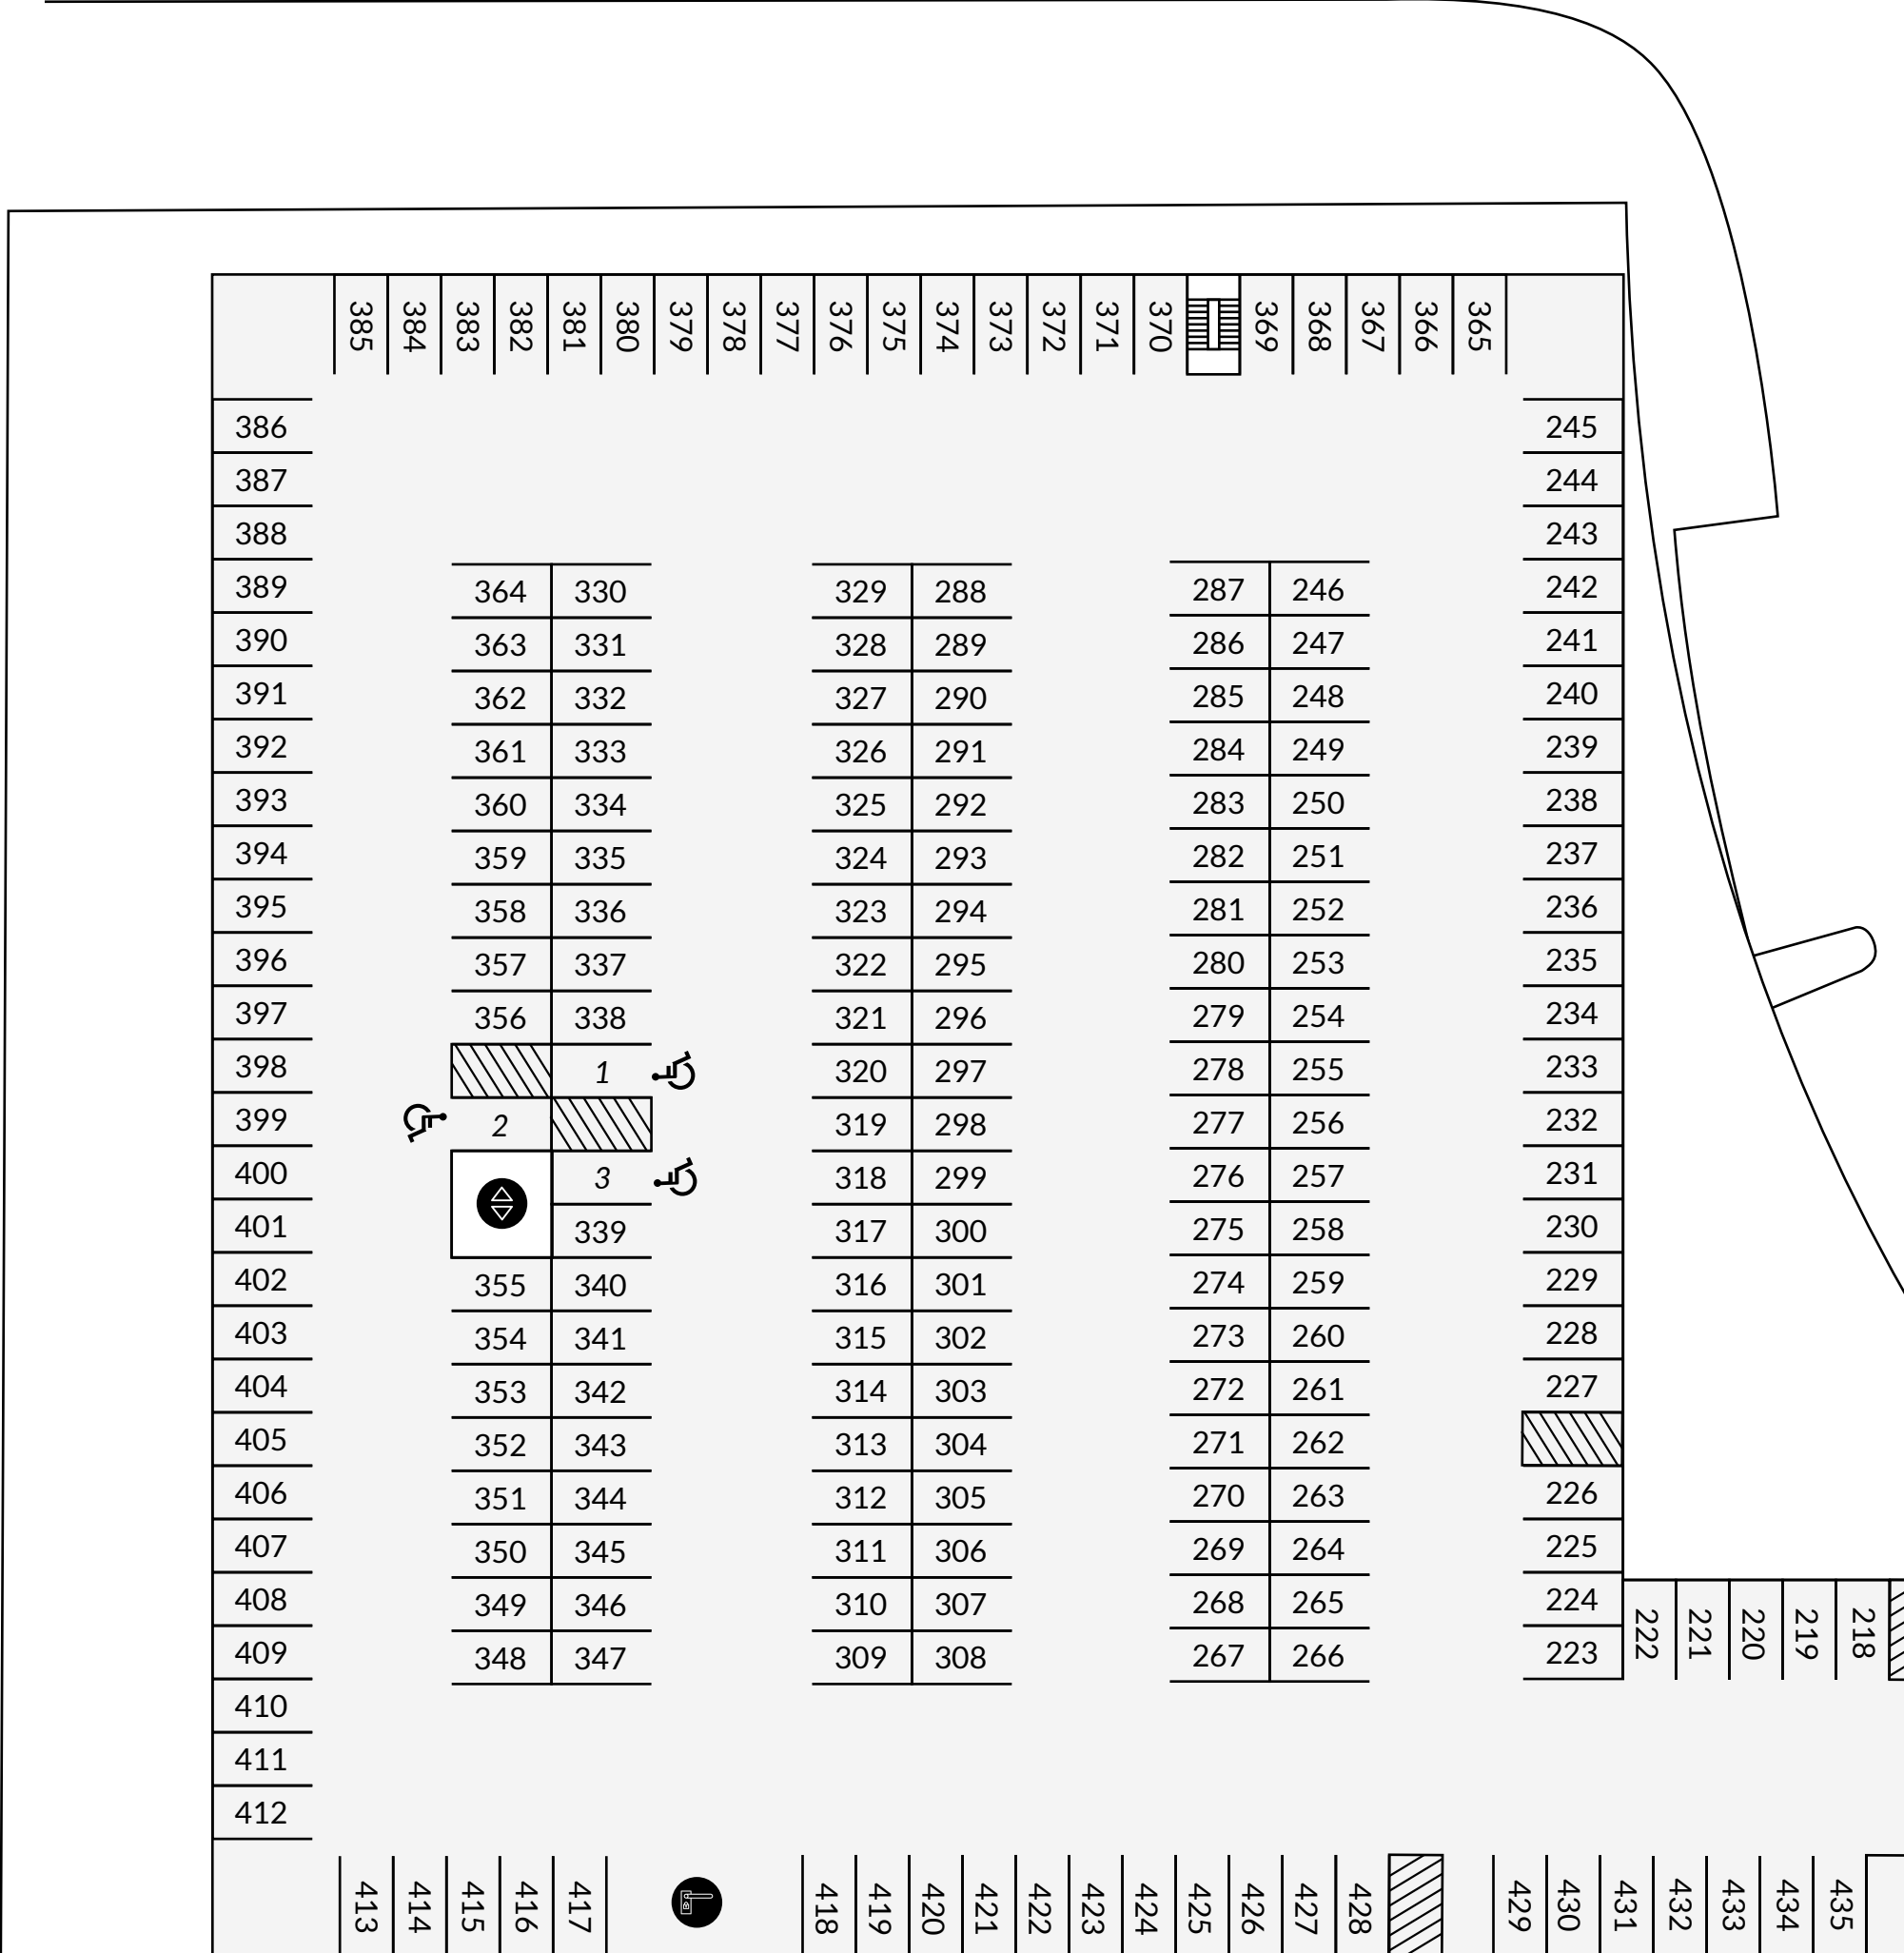

EAST MACARTHUR BOULEVARD

MAIN STREET

LOWER LEVEL

-  BBQ
-  ELEVATOR
-  LOCKED GATE
-  SPA
-  TRASH
-  ACCESSIBLE
-  FUTURE RESIDENT
-  STANDARD
-  EV CHARGING
-  GUEST
-  RETAIL
-  STAFF

EAST MACARTHUR BOULEVARD

MACARTHUR CRESCENT

MAIN STREET

UPPER LEVEL

-  BBQ
-  ELEVATOR
-  LOCKED GATE
-  SPA
-  TRASH
-  ACCESSIBLE
-  FUTURE RESIDENT
-  STANDARD
-  EV CHARGING
-  GUEST
-  RETAIL
-  STAFF