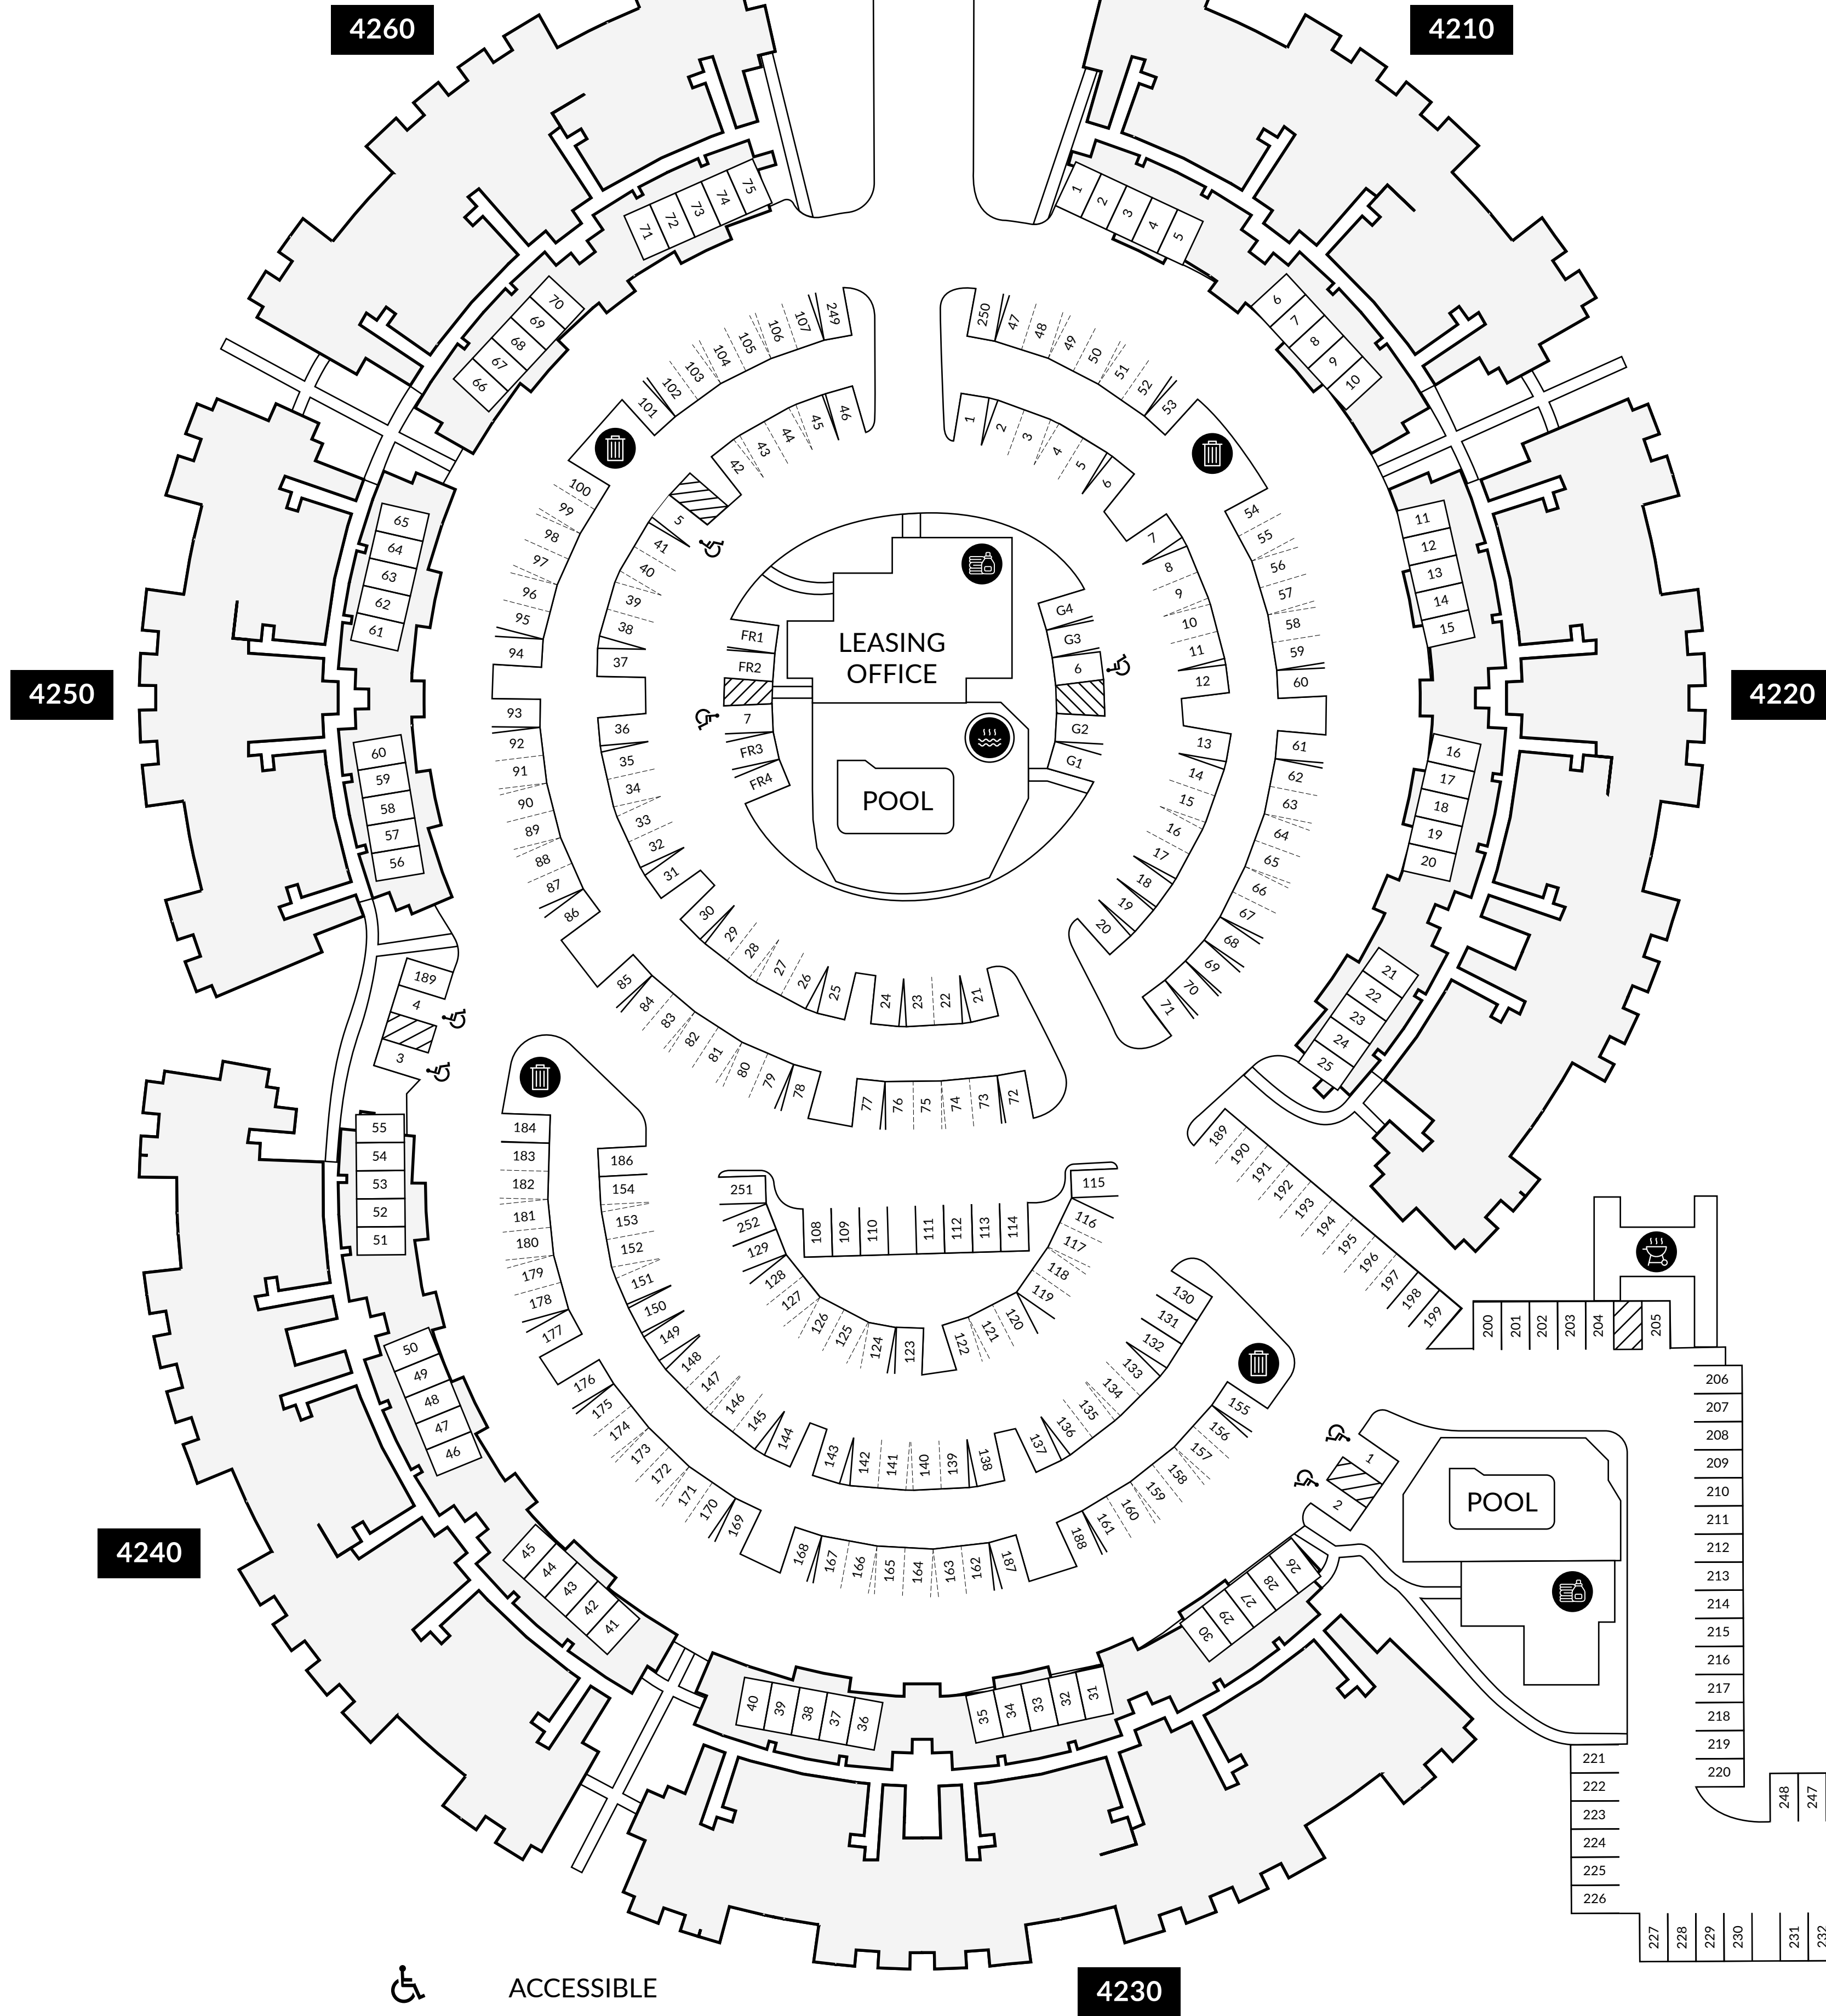

WEST FIRST STREET

DOG PARK

SOUTH SHANNON STREET

WELFLEET COMMON

4260

4210

4250

4220

4240

4230

- BBQ
- LAUNDRY
- LOCKED GATE
- SPA
- TRASH

- ACCESSIBLE
- CARPORT
- GARAGE
- STANDARD
- FUTURE RESIDENT
- GUEST