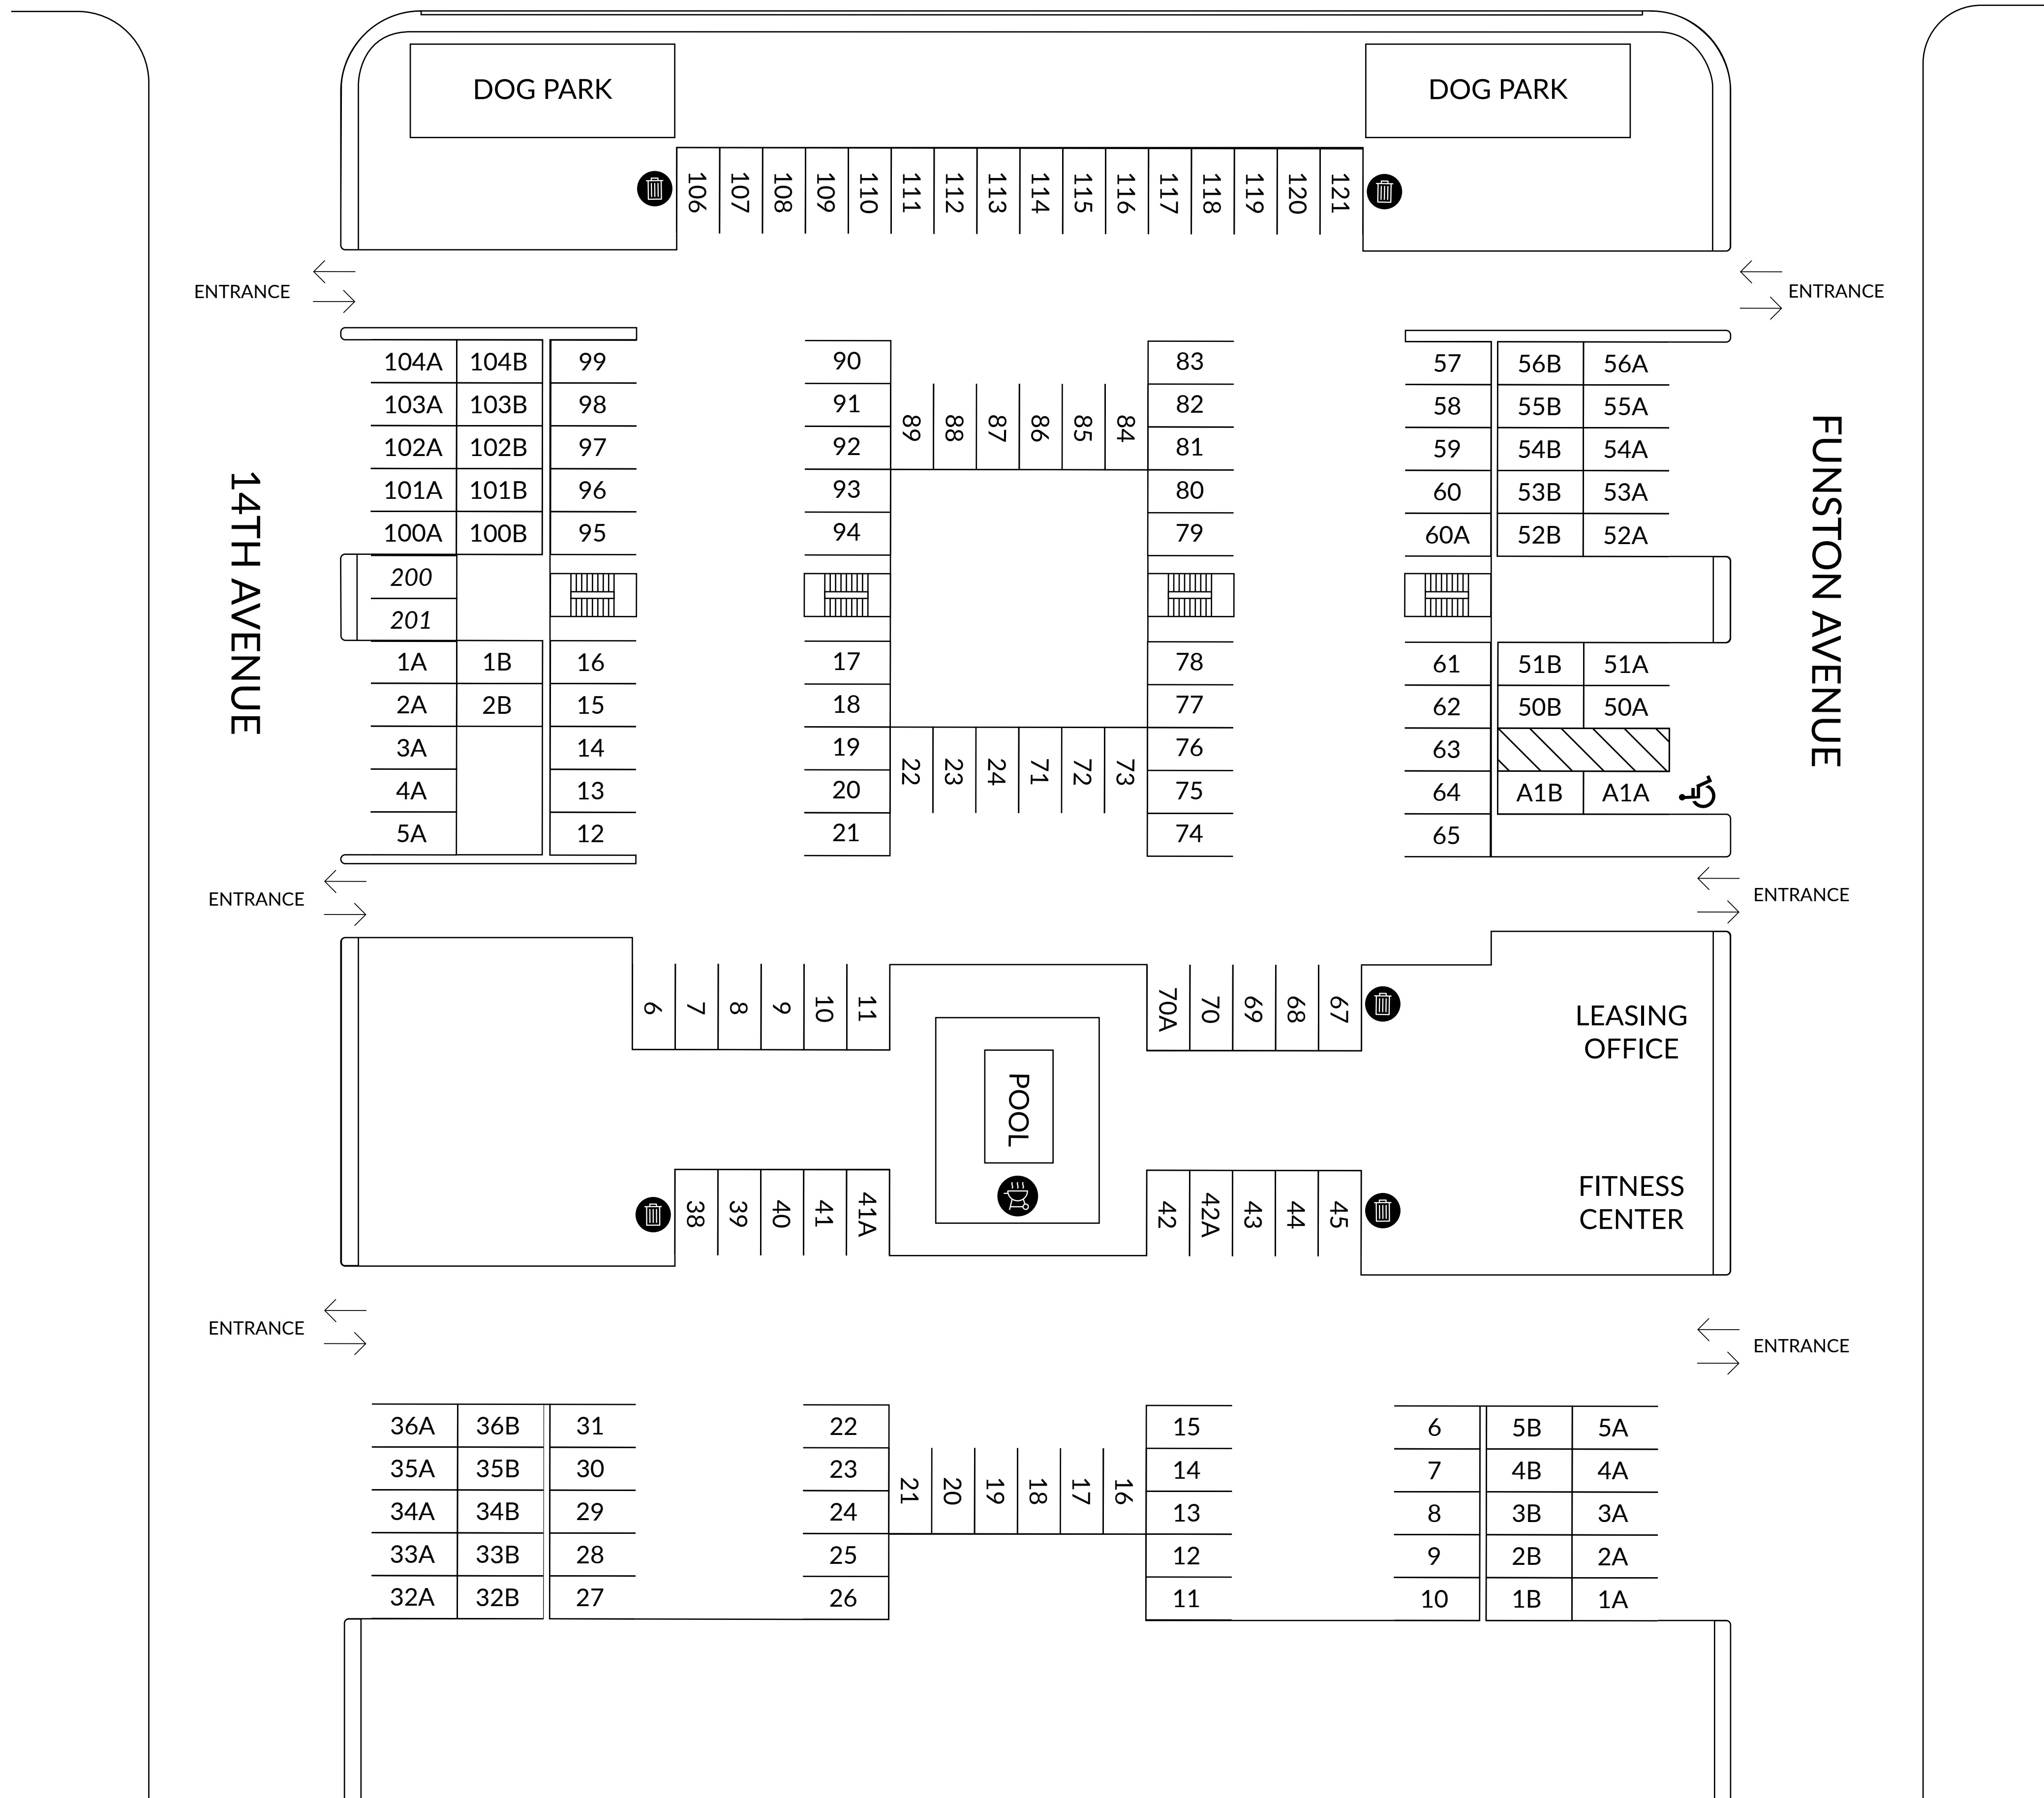

LINCOLN WAY

BBQ

ACCESSIBLE

TRASH

STANDARD

TANDEM