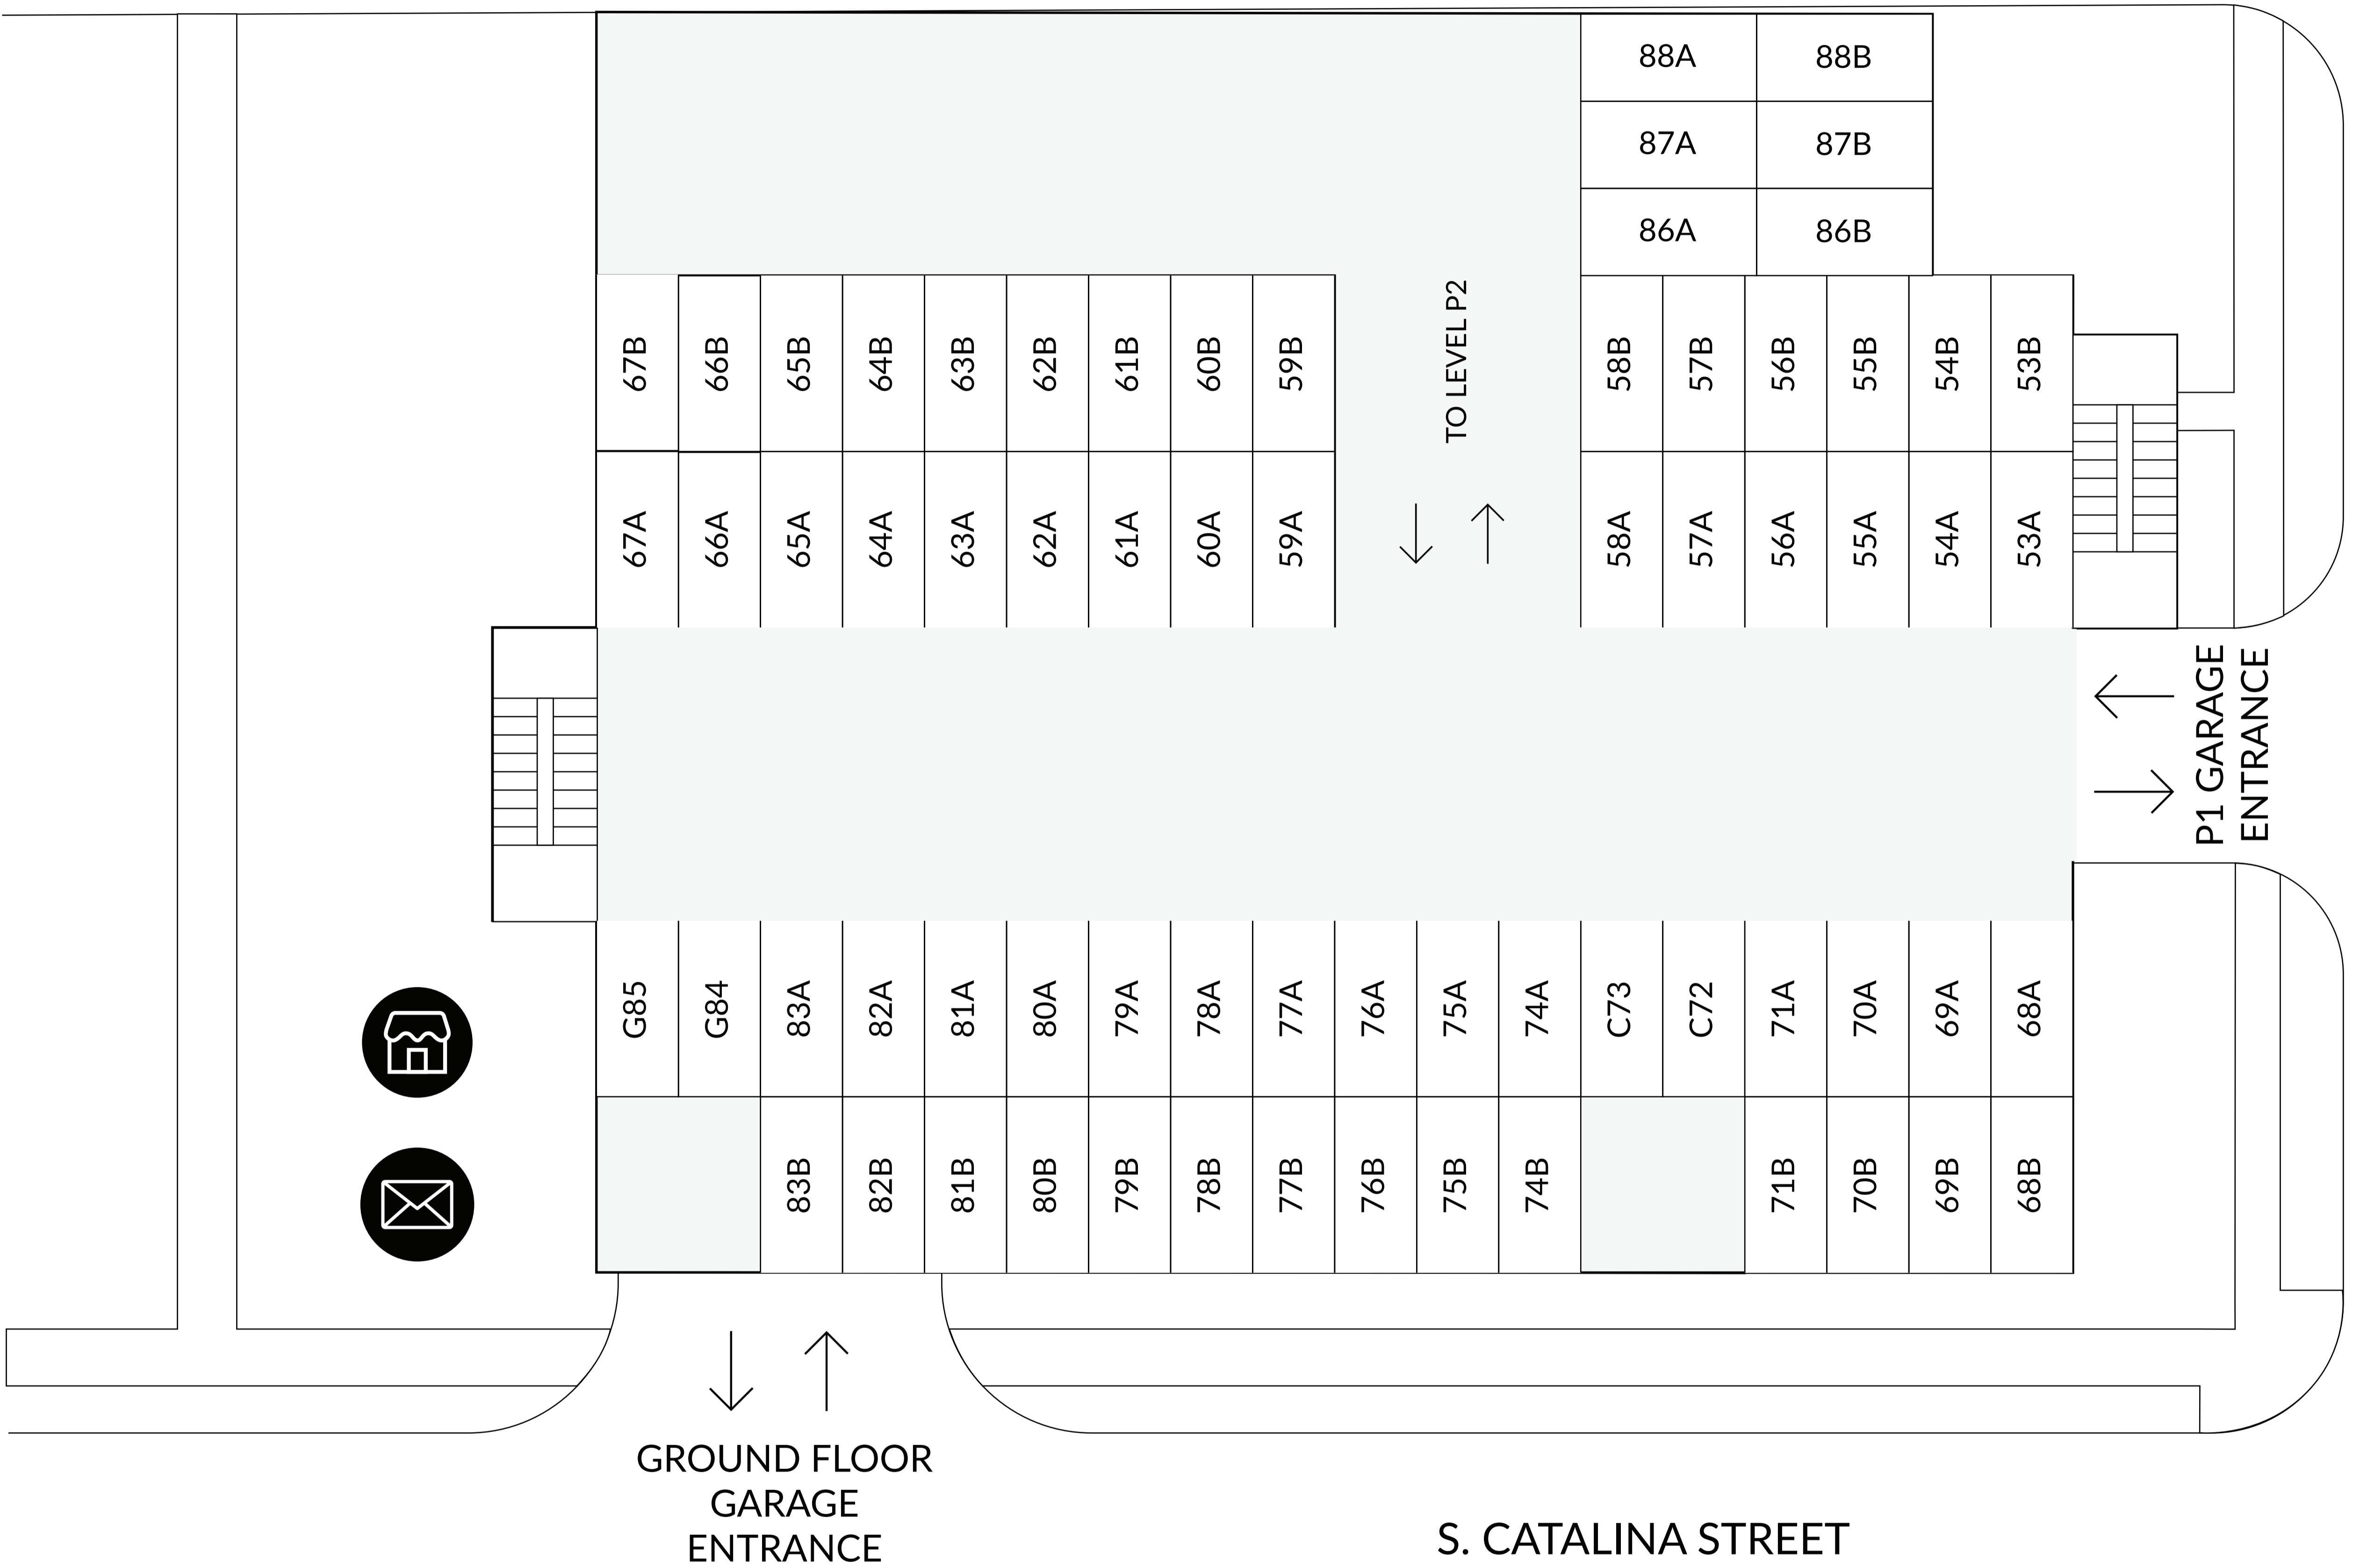

ALLEY

- CLUBHOUSE
- MAIL
- TRASH
- ACCESSIBLE
- STANDARD
- TANDEM PARKING
- COMPACT
- GUEST

PO

ALLEY

-  CLUBHOUSE
-  MAIL
-  TRASH
-  ACCESSIBLE
-  STANDARD
-  TANDEM PARKING
- C** COMPACT
- G** GUEST

P1

ALLEY

TO LEVEL P1

89A	89B
90A	90B
91A	91B
92A	92B
93A	93B
94A	94B
95A	95B
96A	96B
97A	97B
98A	98B
99A	99B
100A	100B

101
102
103

P1 GARAGE
ENTRANCE

118
117
116
115
114
113
112
111
110
109
108
107
106
105
104

STORAGE

GROUND FLOOR
GARAGE
ENTRANCE

S. CATALINA STREET

-  CLUBHOUSE
-  MAIL
-  TRASH
-  ACCESSIBLE
-  STANDARD
-  TANDEM PARKING
-  COMPACT
-  GUEST

P2