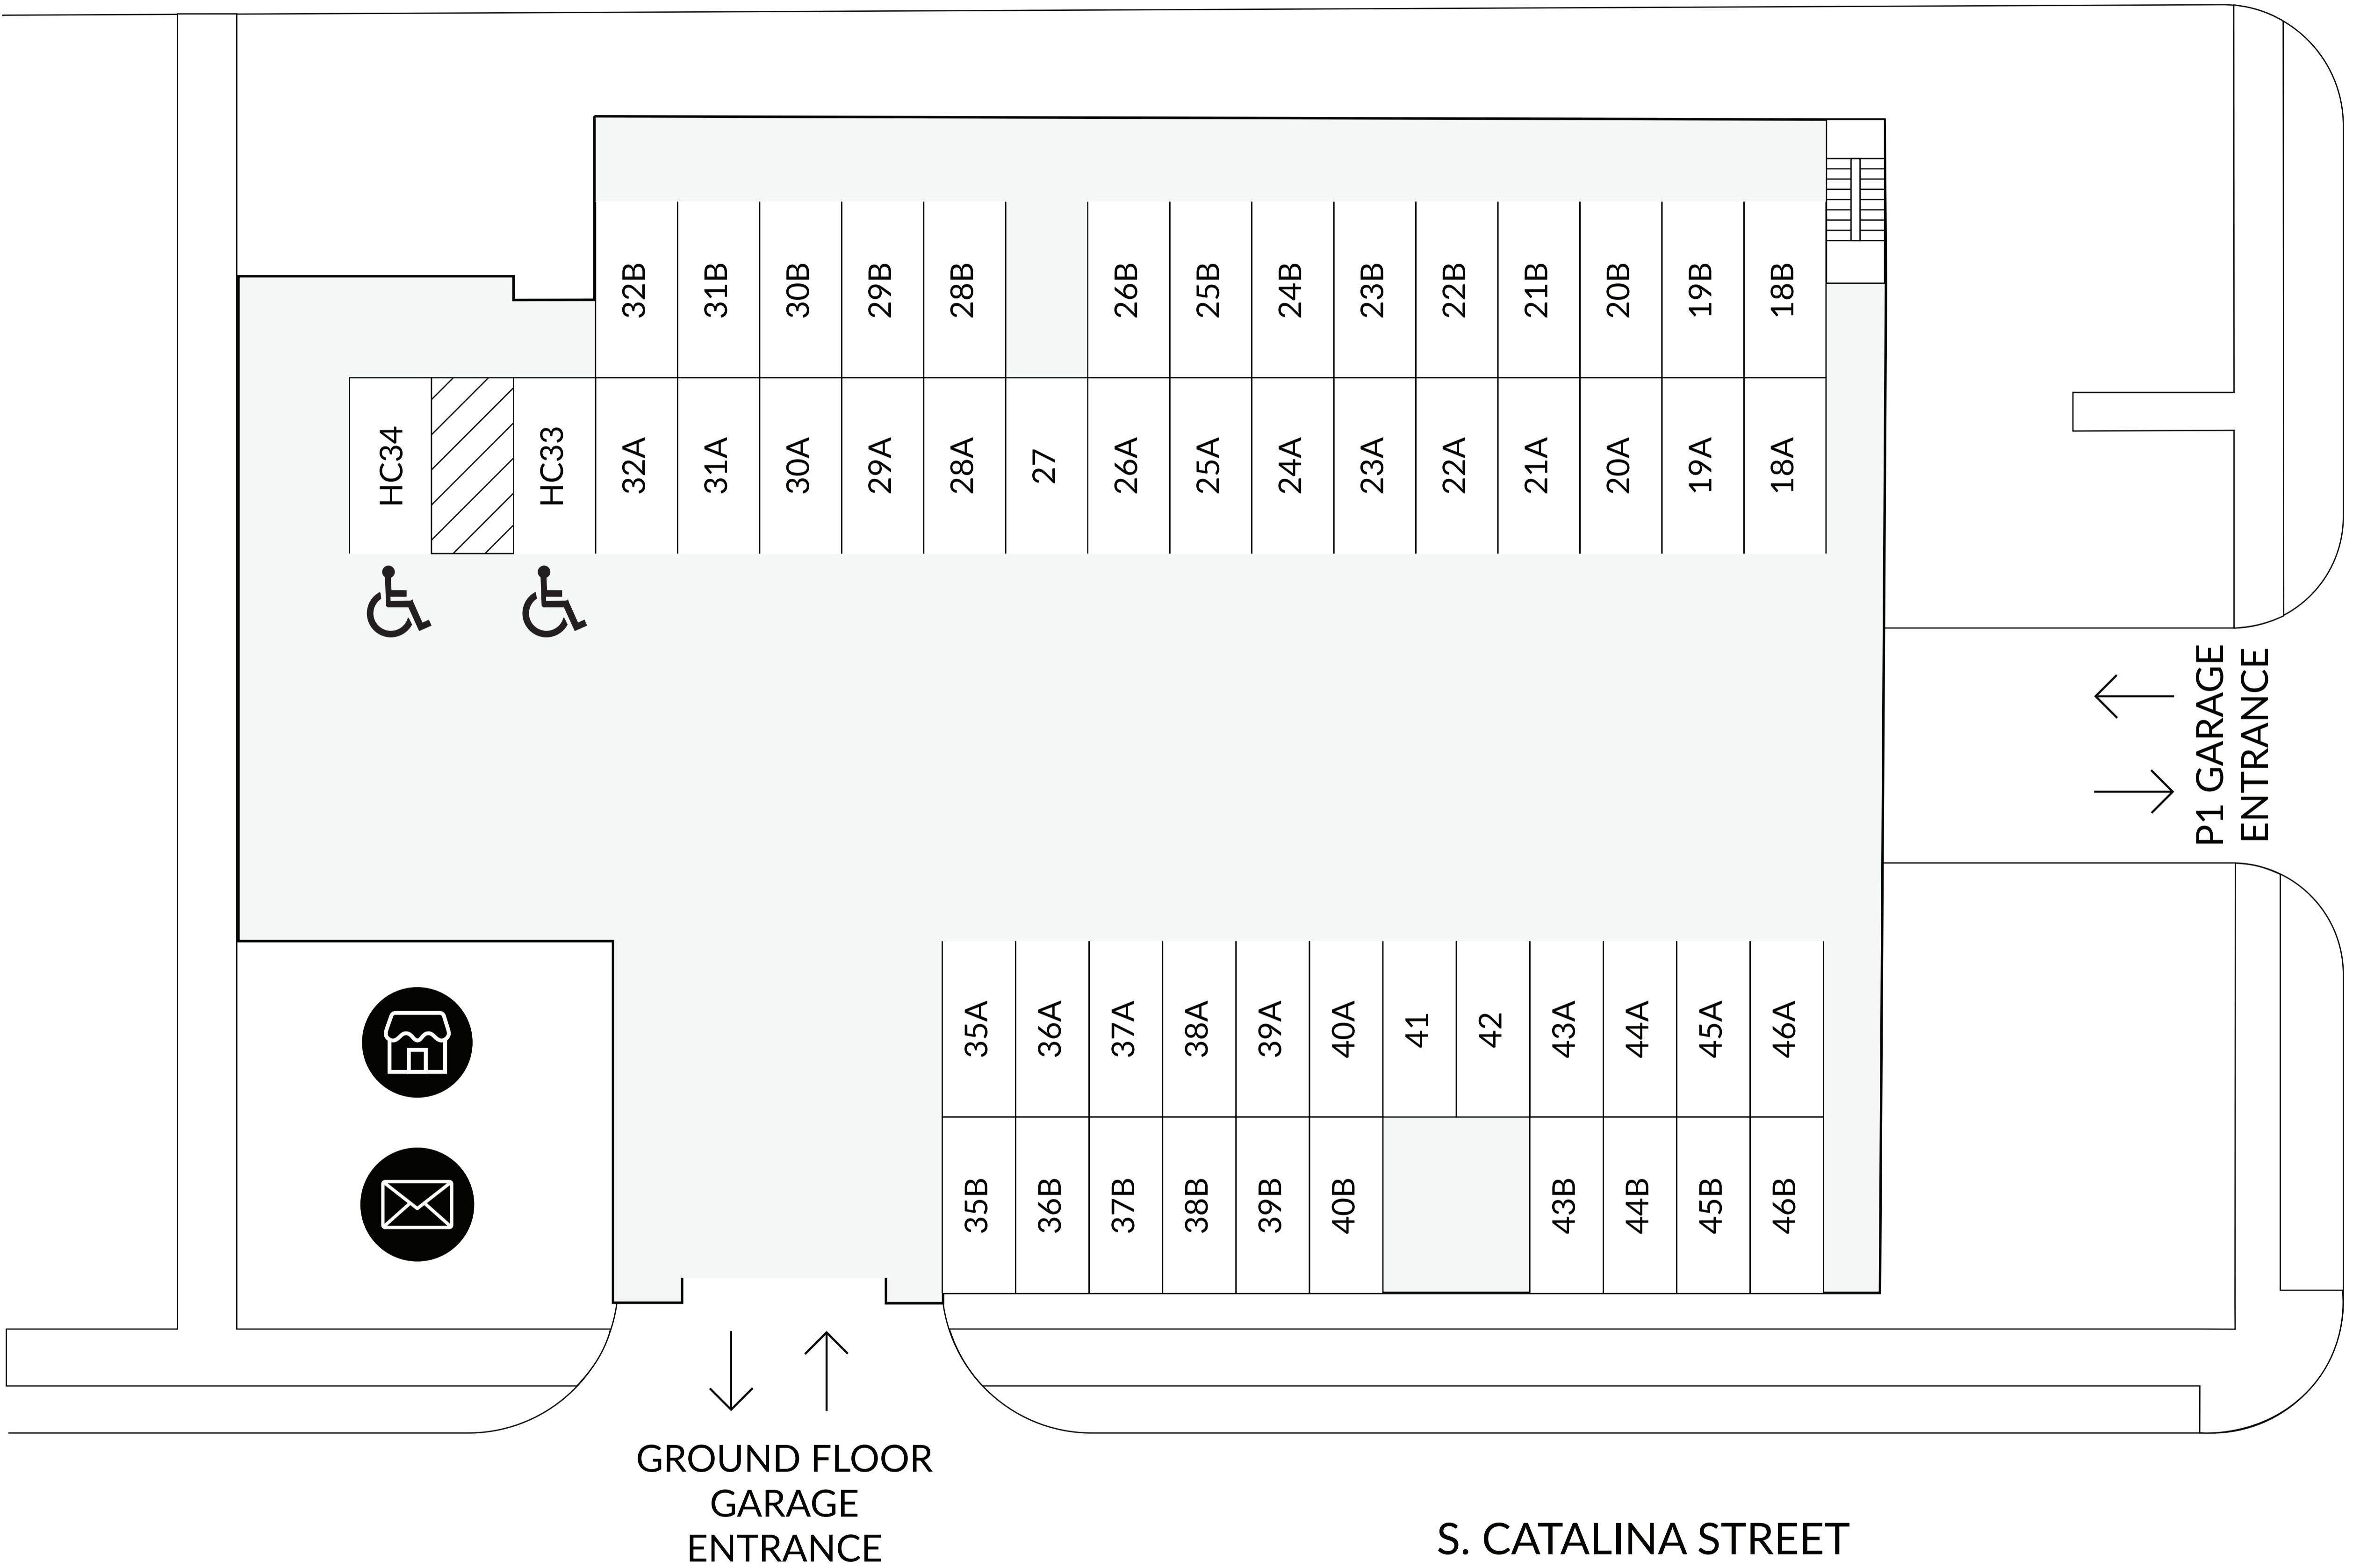

ALLEY

- CLUBHOUSE
- MAIL
- TRASH
- ACCESSIBLE
- STANDARD
- TANDEM PARKING
- COMPACT
- GUEST

PO

ALLEY

-  CLUBHOUSE
-  MAIL
-  TRASH
-  ACCESSIBLE
-  STANDARD
-  TANDEM PARKING
- C** COMPACT
- G** GUEST

P1

ALLEY

TO LEVEL P1

89A	89B
90A	90B
91A	91B
92A	92B
93A	93B
94A	94B
95A	95B
96A	96B
97A	97B
98A	98B
99A	99B
100A	100B

101
102
103

P1 GARAGE
ENTRANCE

118
117
116
115
114
113
112
111
110
109
108
107
106
105
104

STORAGE

GROUND FLOOR
GARAGE
ENTRANCE

S. CATALINA STREET

-  CLUBHOUSE
-  MAIL
-  TRASH
-  ACCESSIBLE
-  STANDARD
-  TANDEM PARKING
-  COMPACT
-  GUEST

P2