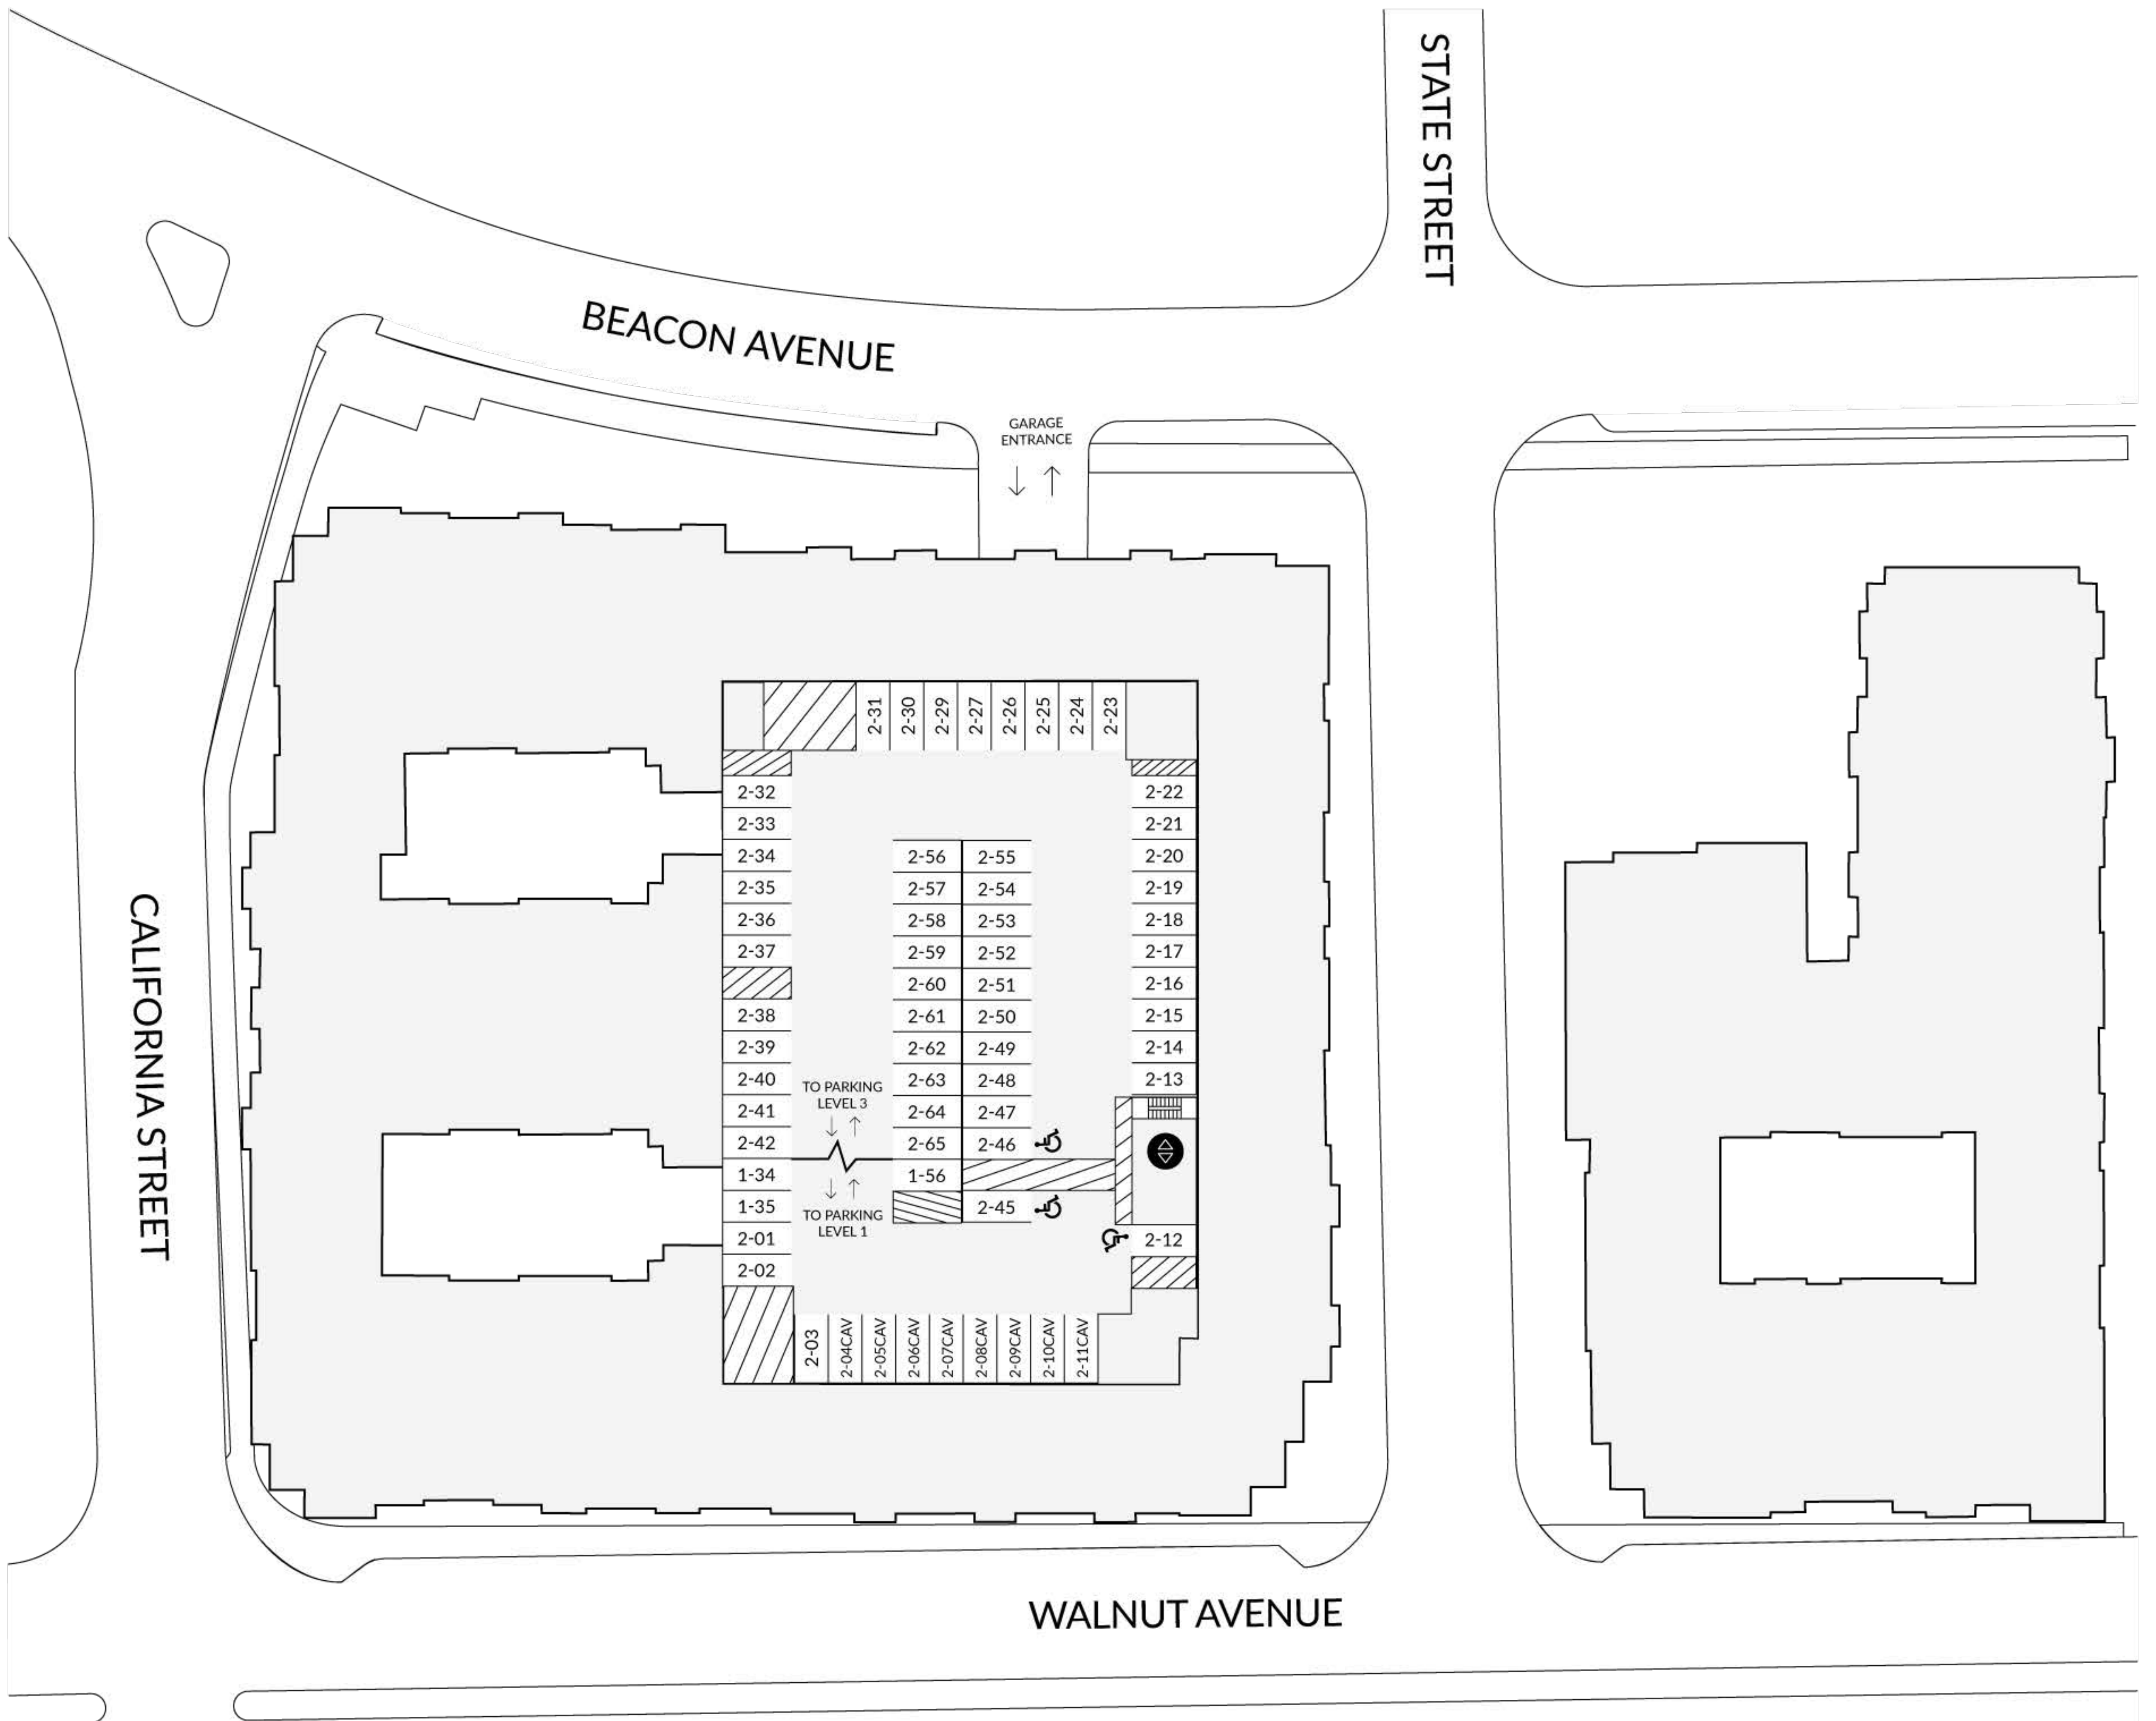

P1

STATE STREET

BEACON AVENUE

CALIFORNIA STREET

GARAGE ENTRANCE  
↓ ↑

WALNUT AVENUE

- BBQ
- ELEVATOR
- LOCKED GATE
- MAIL
- SPA

- ACCESSIBLE
- STANDARD
- EV CHARGING
- GUEST

P2

-  BBQ
-  ELEVATOR
-  LOCKED GATE
-  MAIL
-  SPA

-  ACCESSIBLE
-  STANDARD
-  EV CHARGING
-  GUEST

P3

STATE STREET

BEACON AVENUE

GARAGE ENTRANCE

CALIFORNIA STREET

WALNUT AVENUE

- BBQ
- ELEVATOR
- LOCKED GATE
- MAIL
- SPA

- ACCESSIBLE
- STANDARD
- EV CHARGING
- GUEST

P4

STATE STREET

BEACON AVENUE

GARAGE ENTRANCE

CALIFORNIA STREET