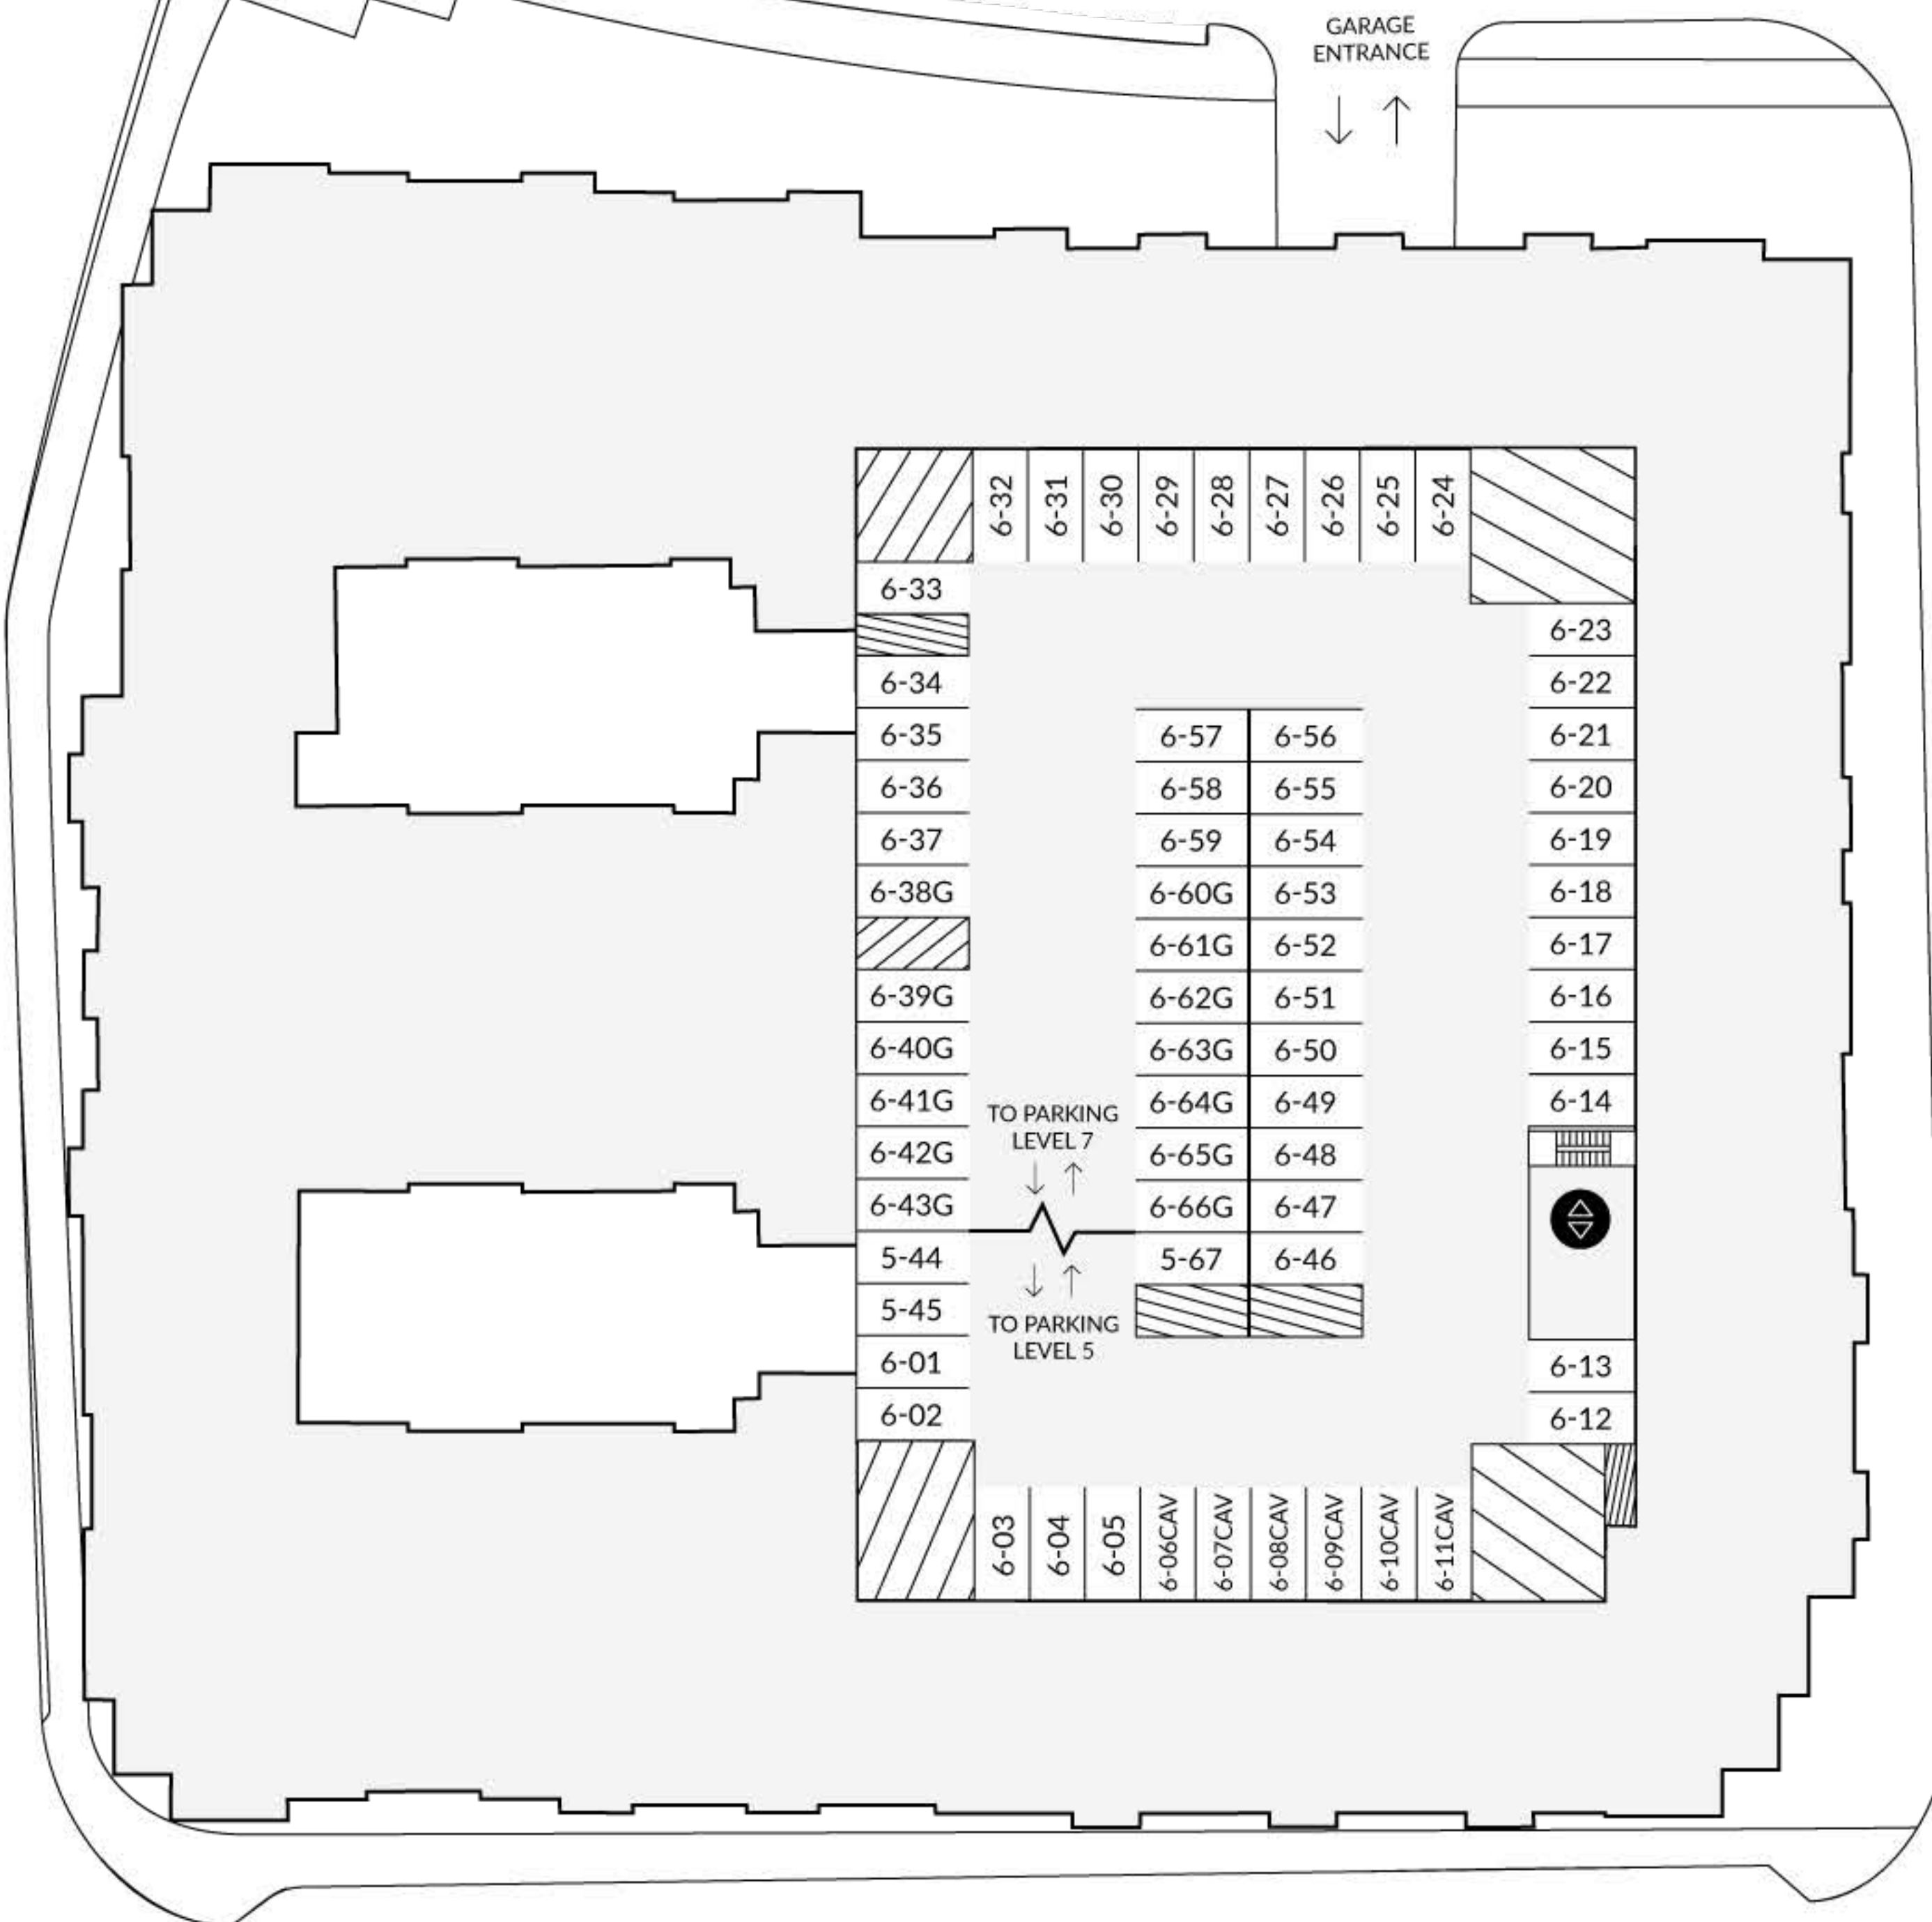

WALNUT AVENUE

- BBQ
- ELEVATOR
- LOCKED GATE
- MAIL
- SPA

- ACCESSIBLE
- STANDARD
- EV CHARGING
- GUEST

P5

STATE STREET

BEACON AVENUE

GARAGE ENTRANCE

CALIFORNIA STREET