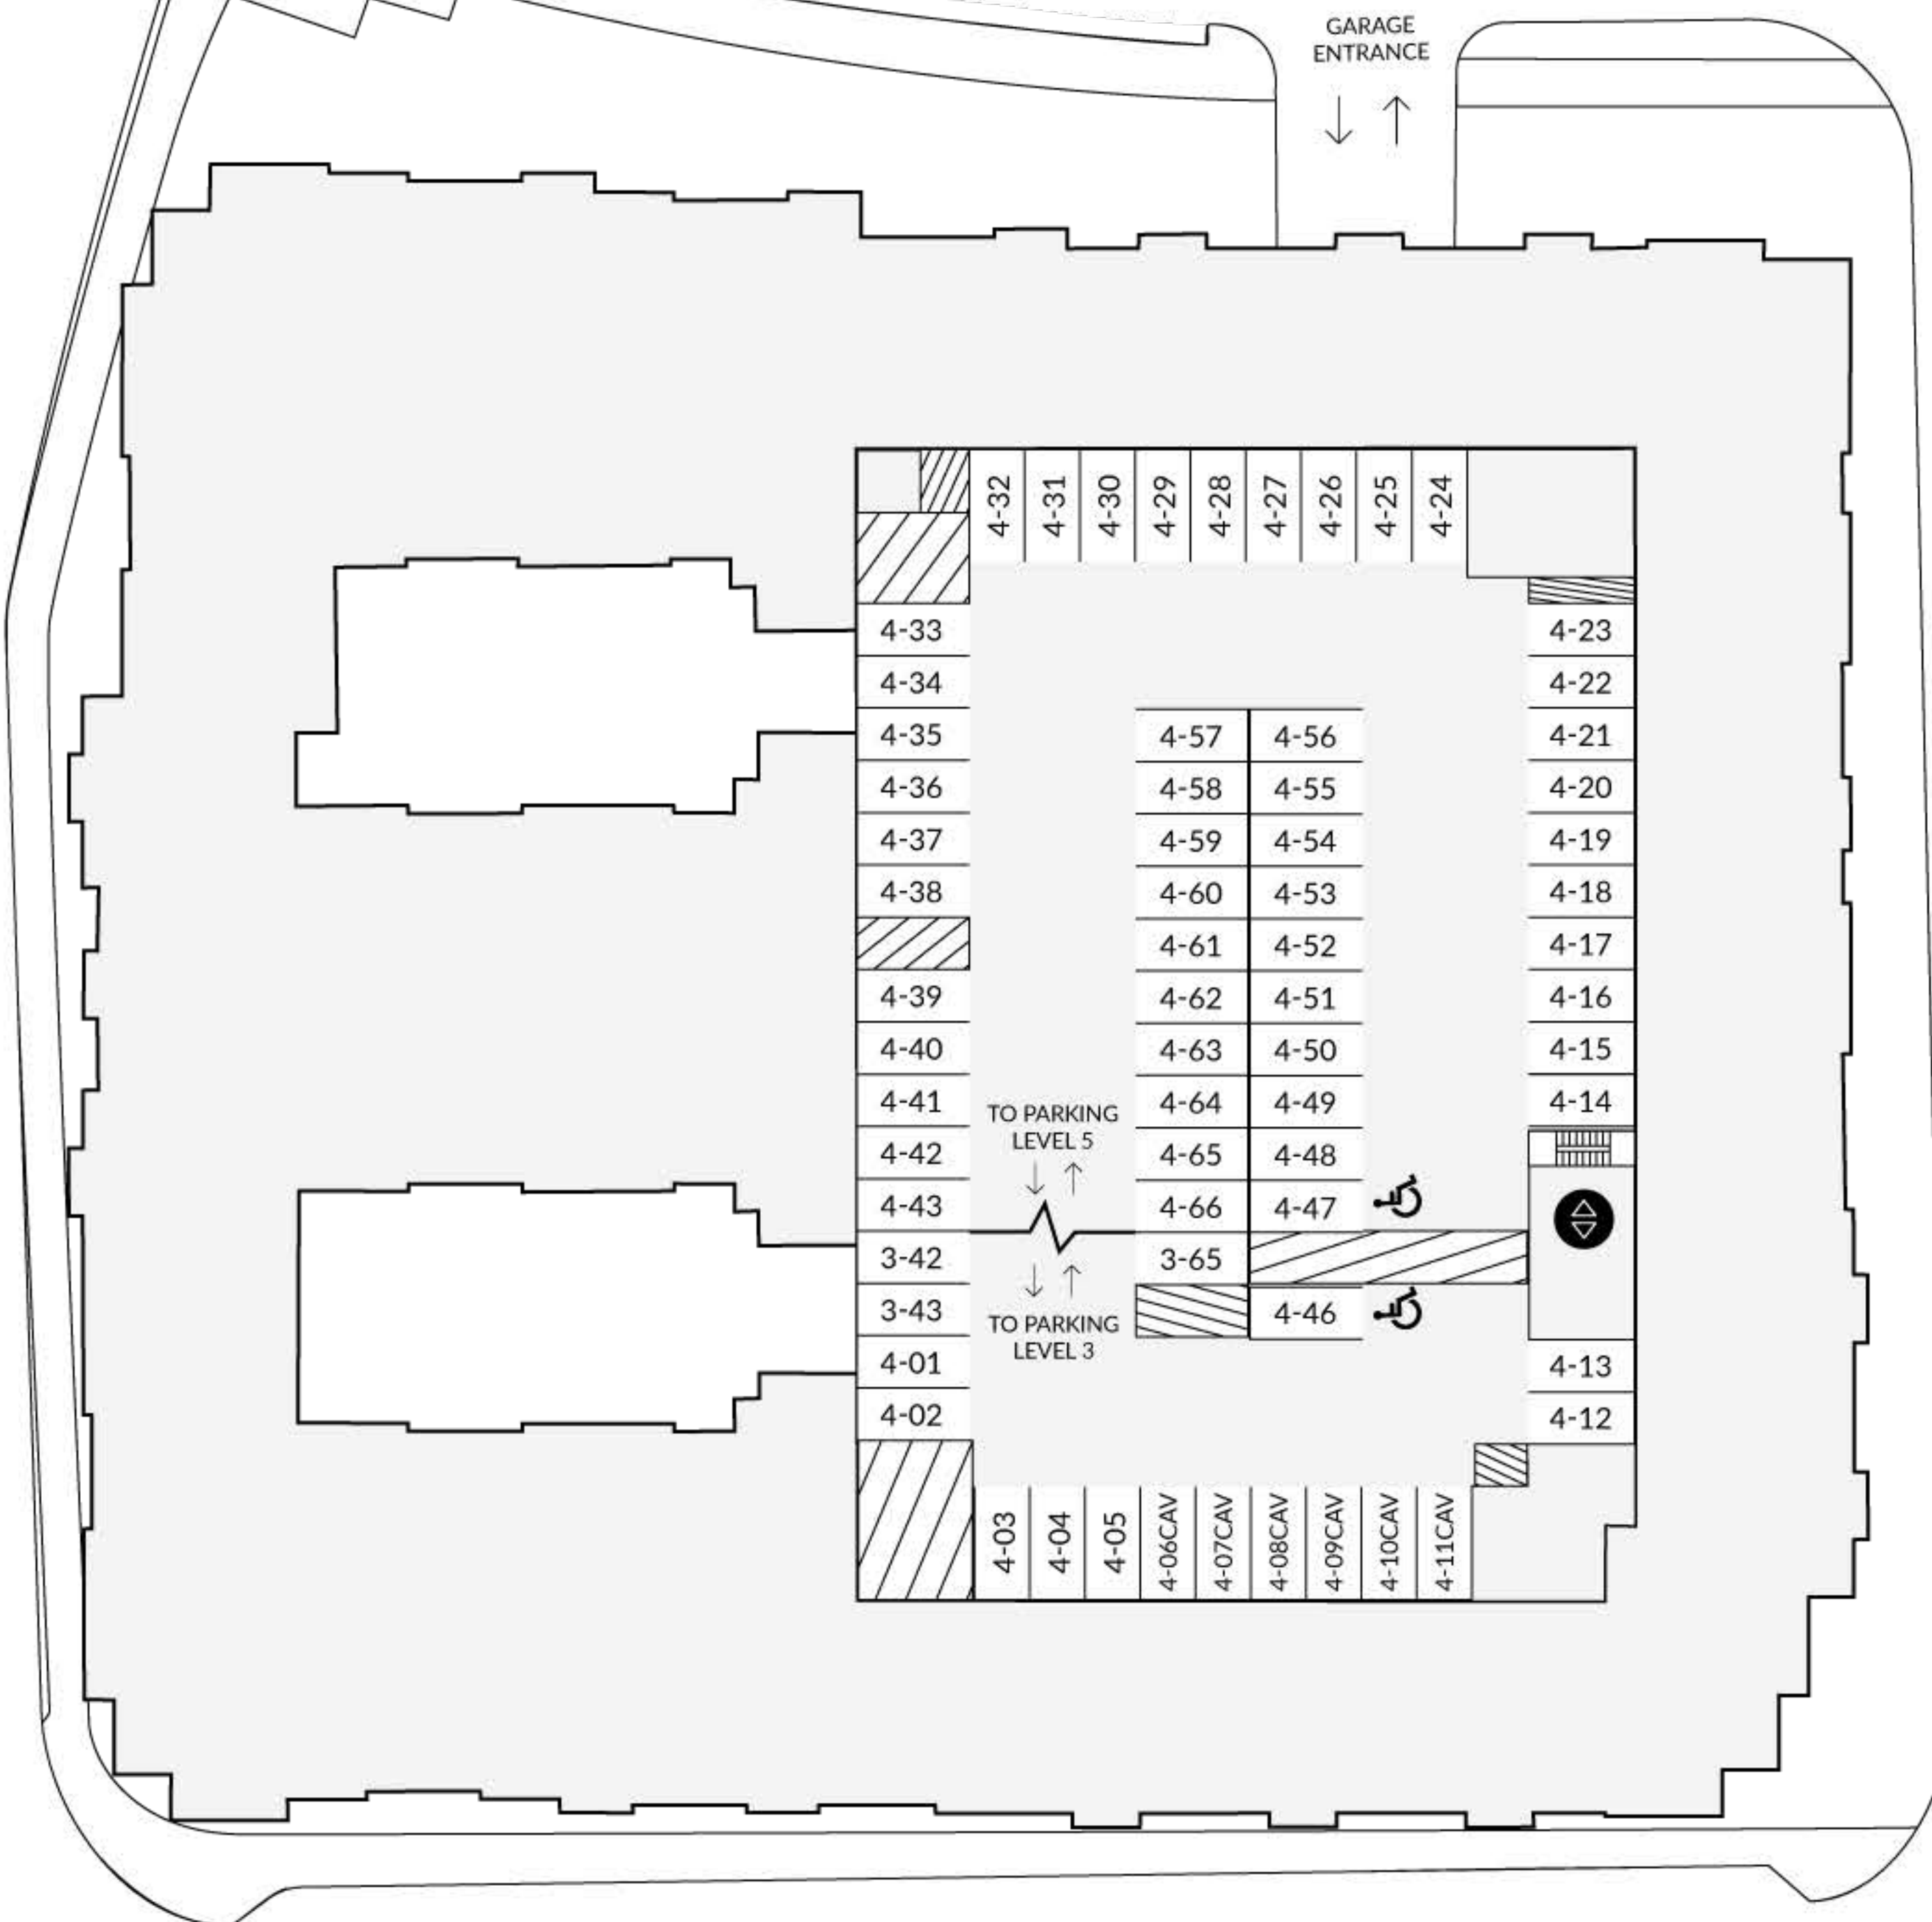

P2

-  BBQ
-  ELEVATOR
-  LOCKED GATE
-  MAIL
-  SPA

-  ACCESSIBLE
-  STANDARD
-  EV CHARGING
-  GUEST

P3

STATE STREET

BEACON AVENUE

GARAGE ENTRANCE

CALIFORNIA STREET