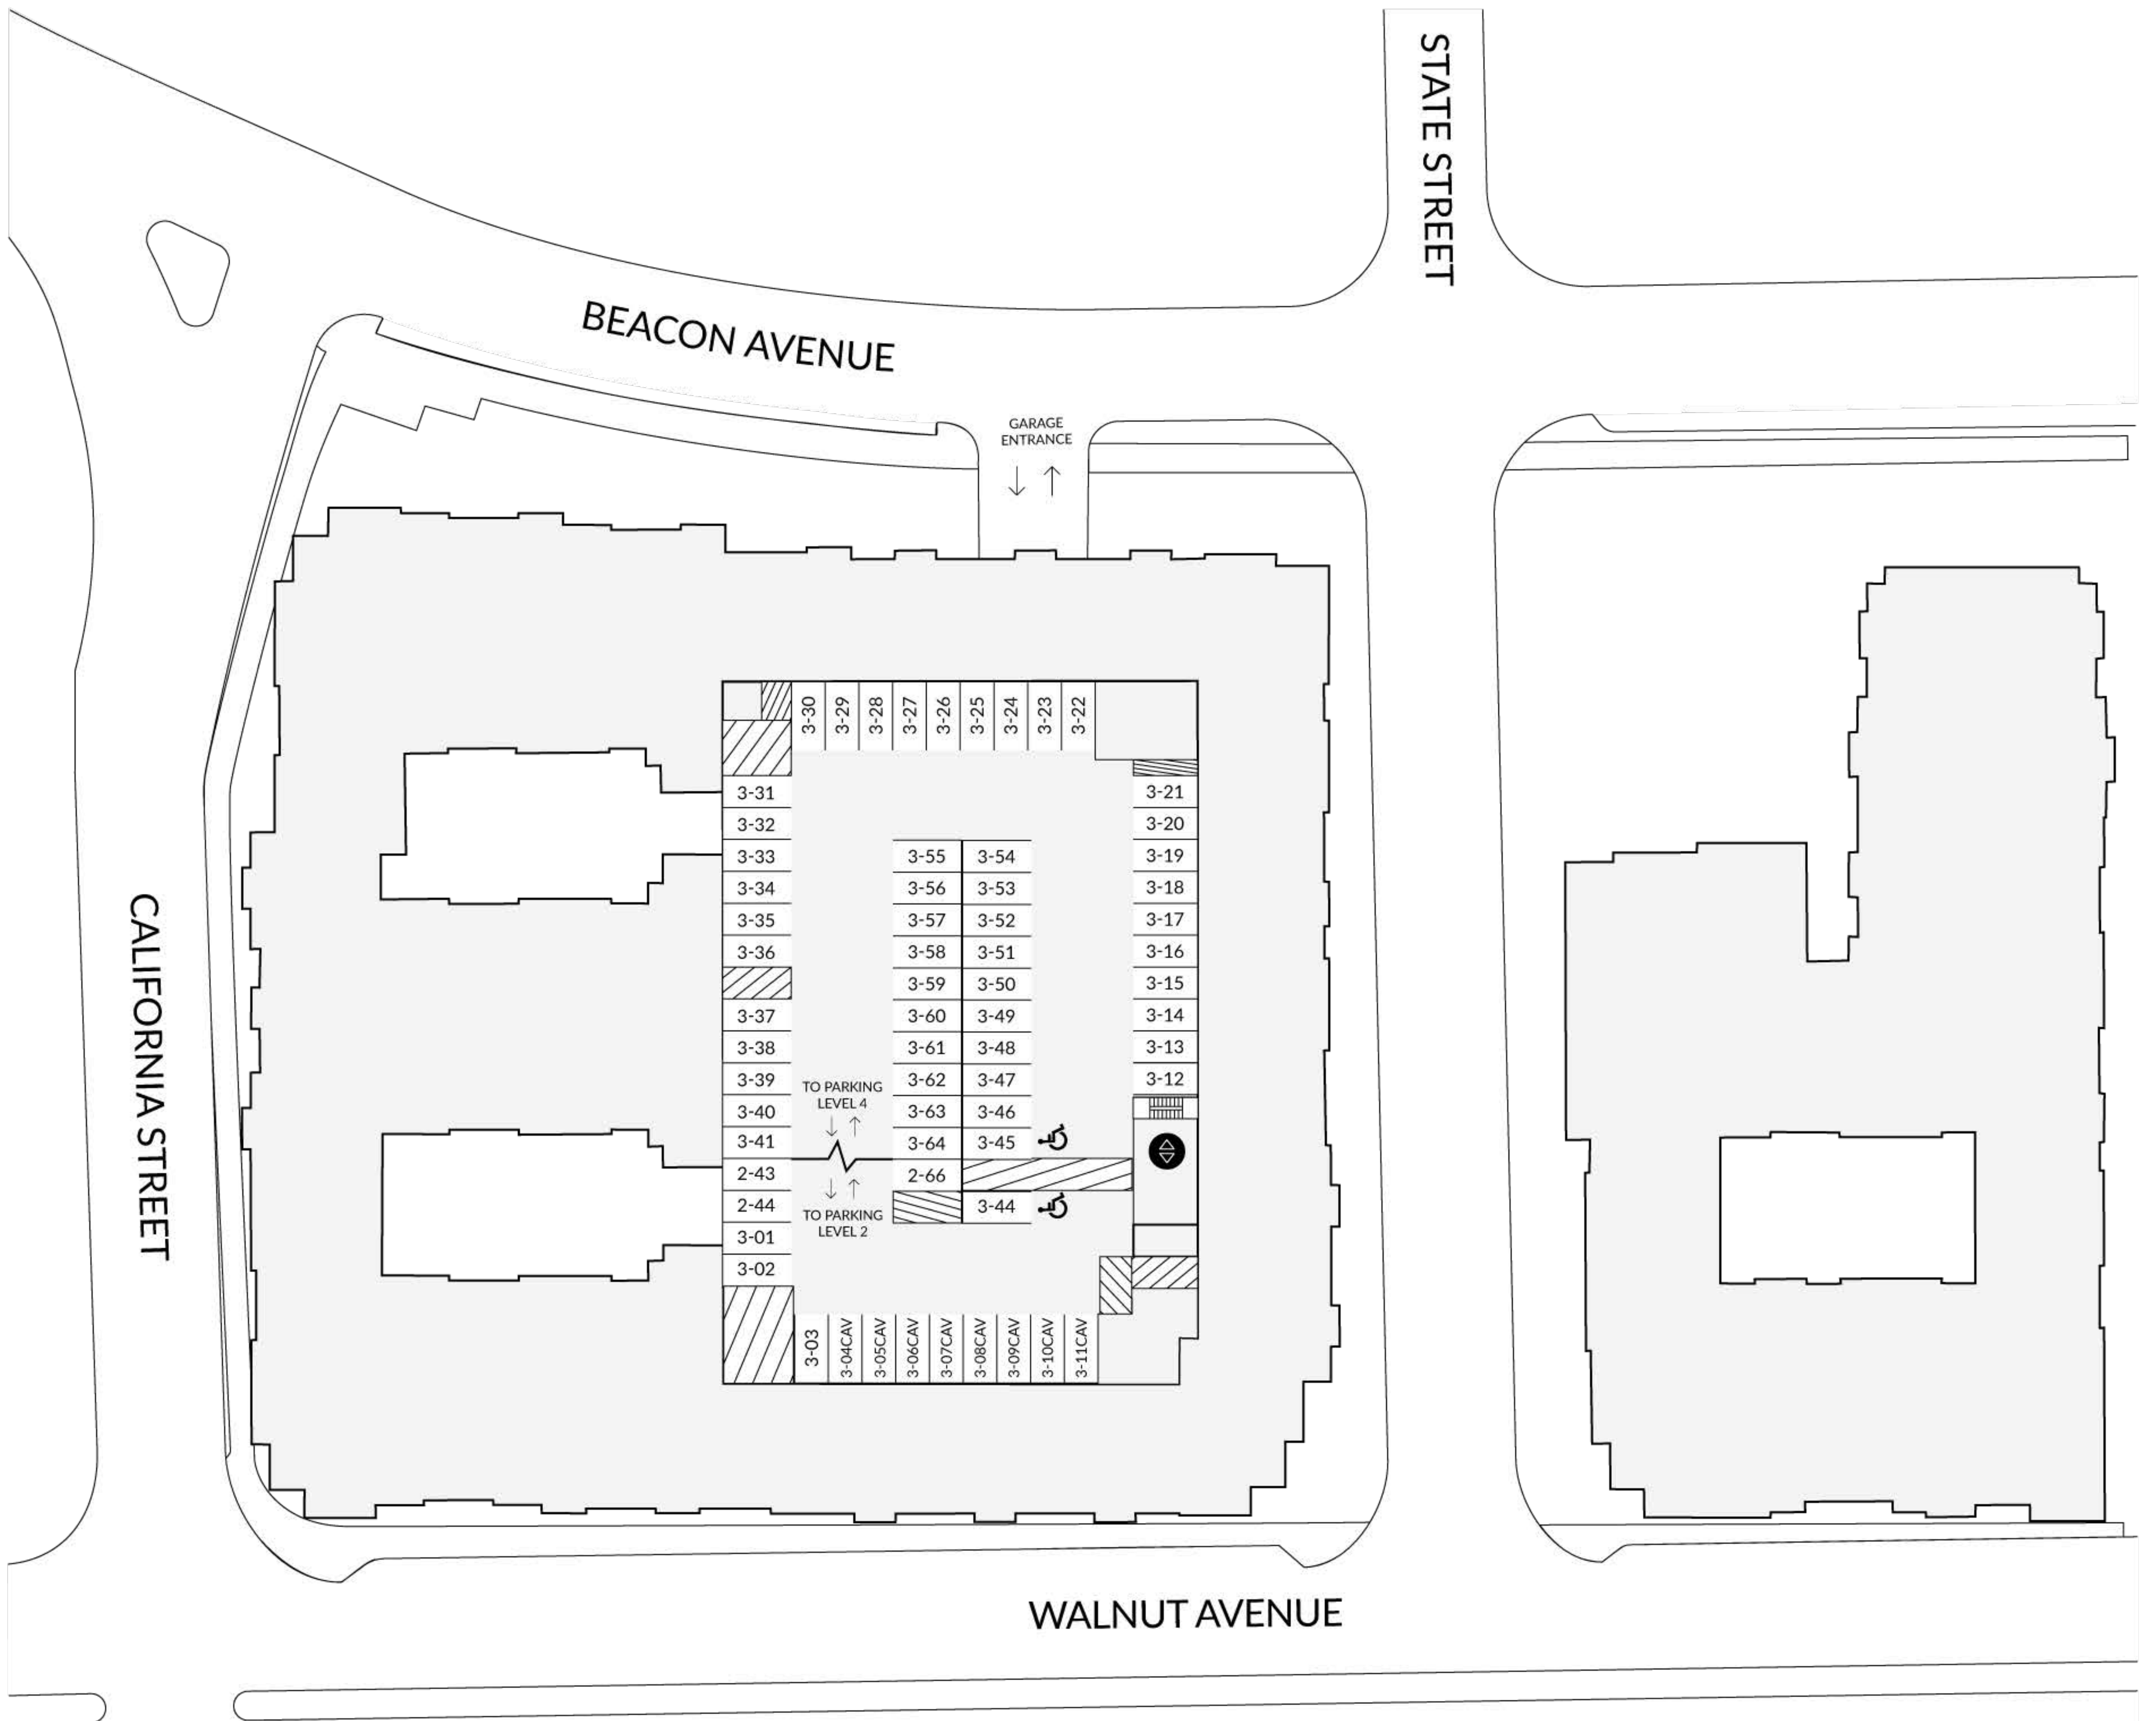

P1

STATE STREET

BEACON AVENUE

CALIFORNIA STREET

GARAGE ENTRANCE  
↓ ↑

WALNUT AVENUE

- BBQ
- ELEVATOR
- LOCKED GATE
- MAIL
- SPA

- ACCESSIBLE
- STANDARD
- EV CHARGING
- GUEST

P2

-  BBQ
-  ELEVATOR
-  LOCKED GATE
-  MAIL
-  SPA

-  ACCESSIBLE
-  STANDARD
-  EV CHARGING
-  GUEST

P3

STATE STREET

BEACON AVENUE

GARAGE ENTRANCE

CALIFORNIA STREET

WALNUT AVENUE

- BBQ
- ELEVATOR
- LOCKED GATE
- MAIL
- SPA

- ACCESSIBLE
- STANDARD
- EV CHARGING
- GUEST

P4

STATE STREET

BEACON AVENUE

GARAGE ENTRANCE

CALIFORNIA STREET