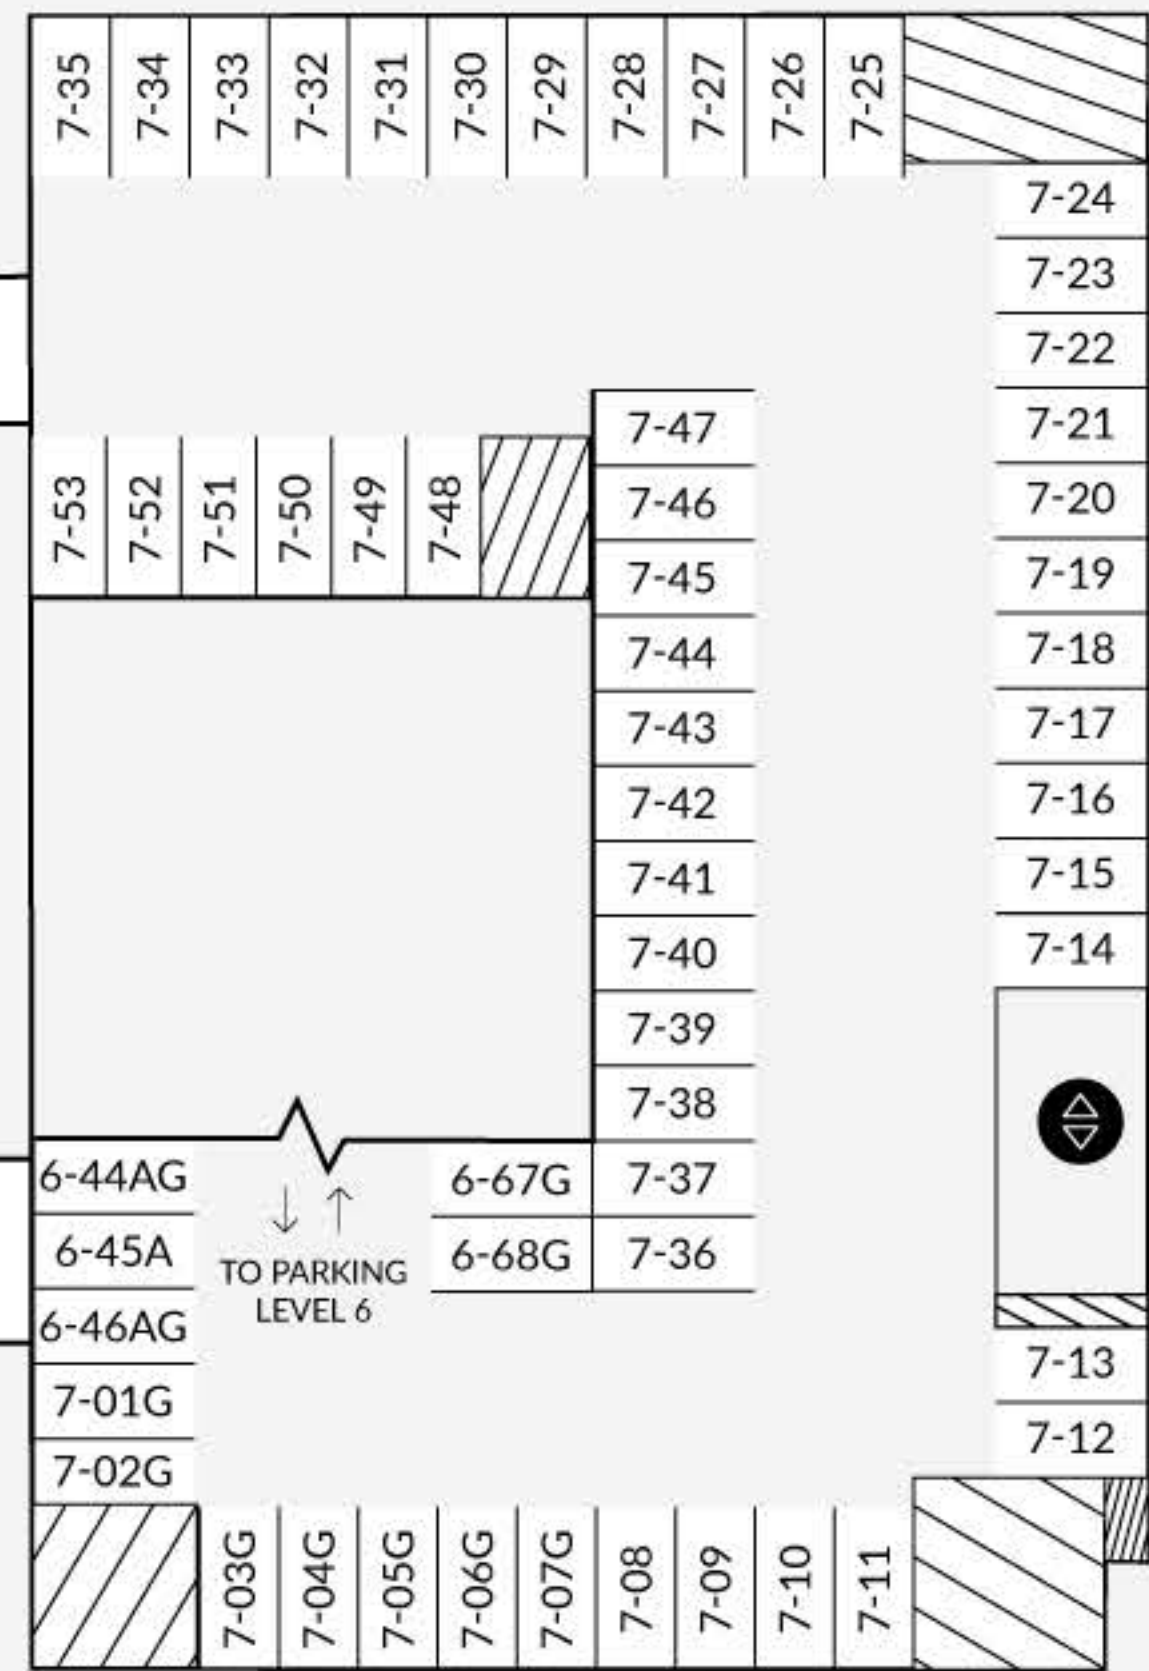

STATE STREET

BEACON AVENUE

GARAGE ENTRANCE

CALIFORNIA STREET

WALNUT AVENUE

- BBQ
- ELEVATOR
- LOCKED GATE
- MAIL
- SPA

- ACCESSIBLE
- STANDARD
- EV CHARGING
- GUEST

P7