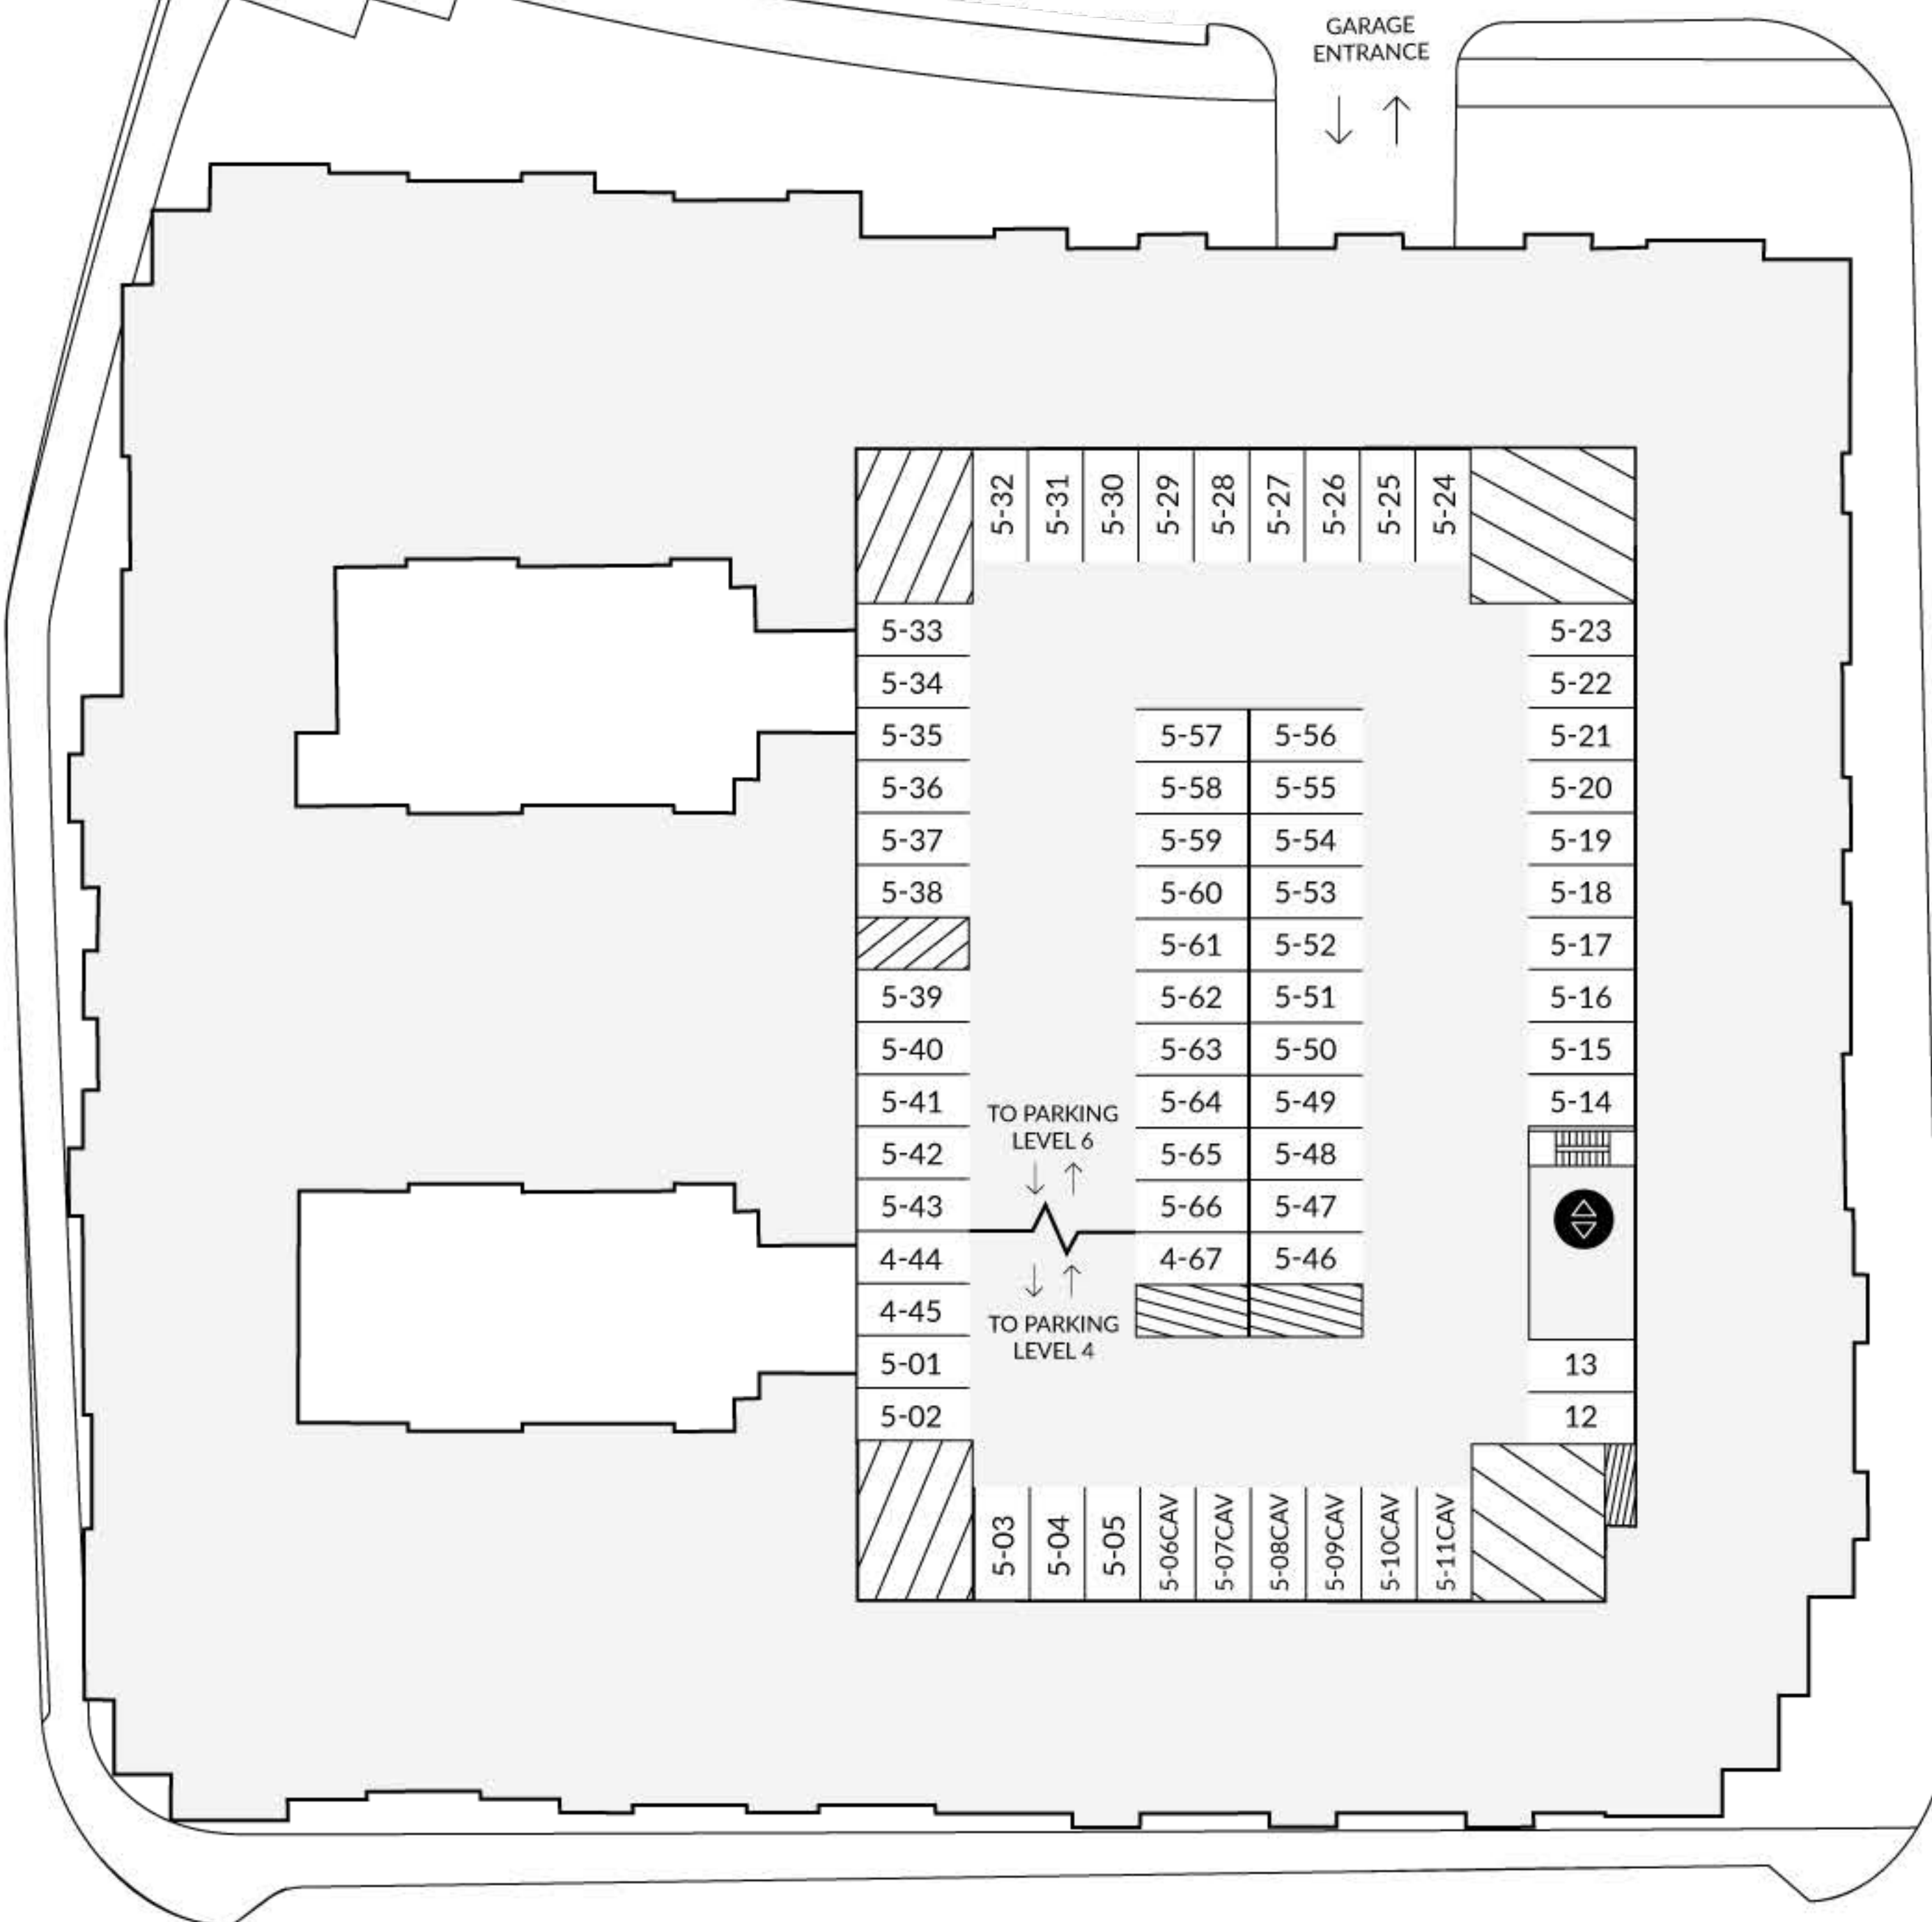

WALNUT AVENUE

- BBQ
- ELEVATOR
- LOCKED GATE
- MAIL
- SPA

- ACCESSIBLE
- STANDARD
- EV CHARGING
- GUEST

P4

STATE STREET

BEACON AVENUE

GARAGE ENTRANCE

CALIFORNIA STREET