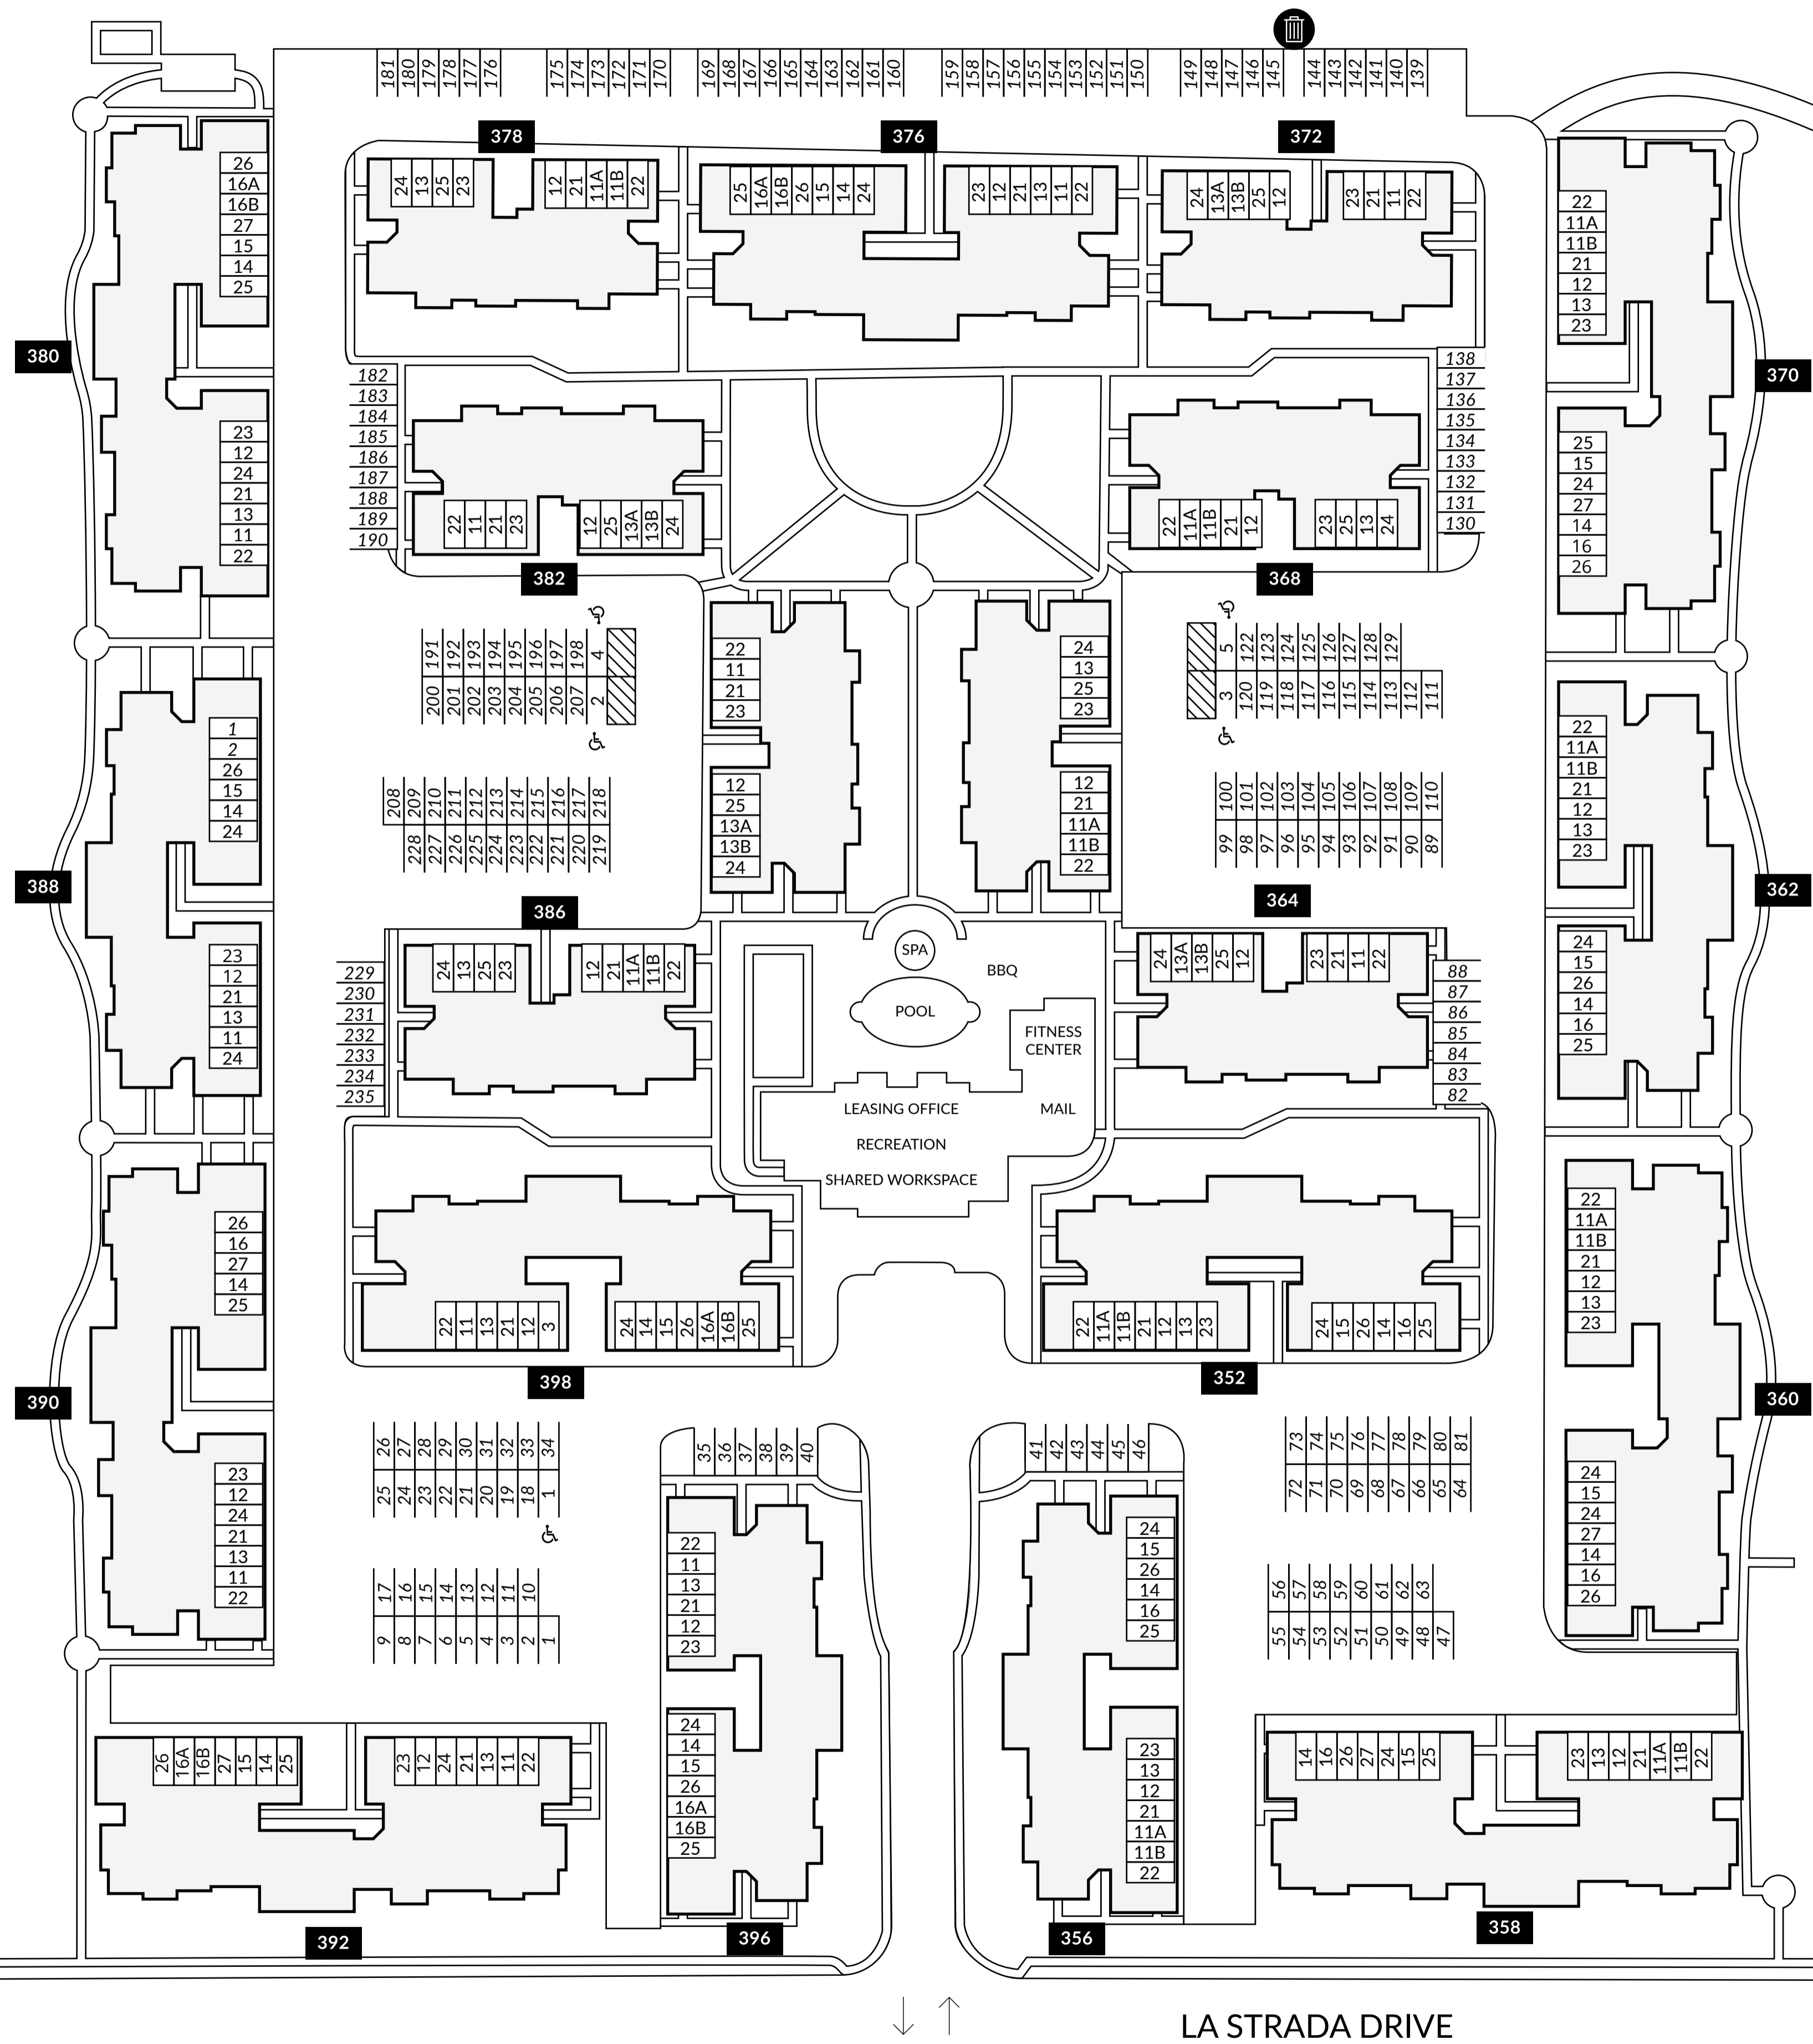

WEST VALLEY FREEWAY

 TRASH

 ACCESSIBLE

 GARAGE

 STANDARD