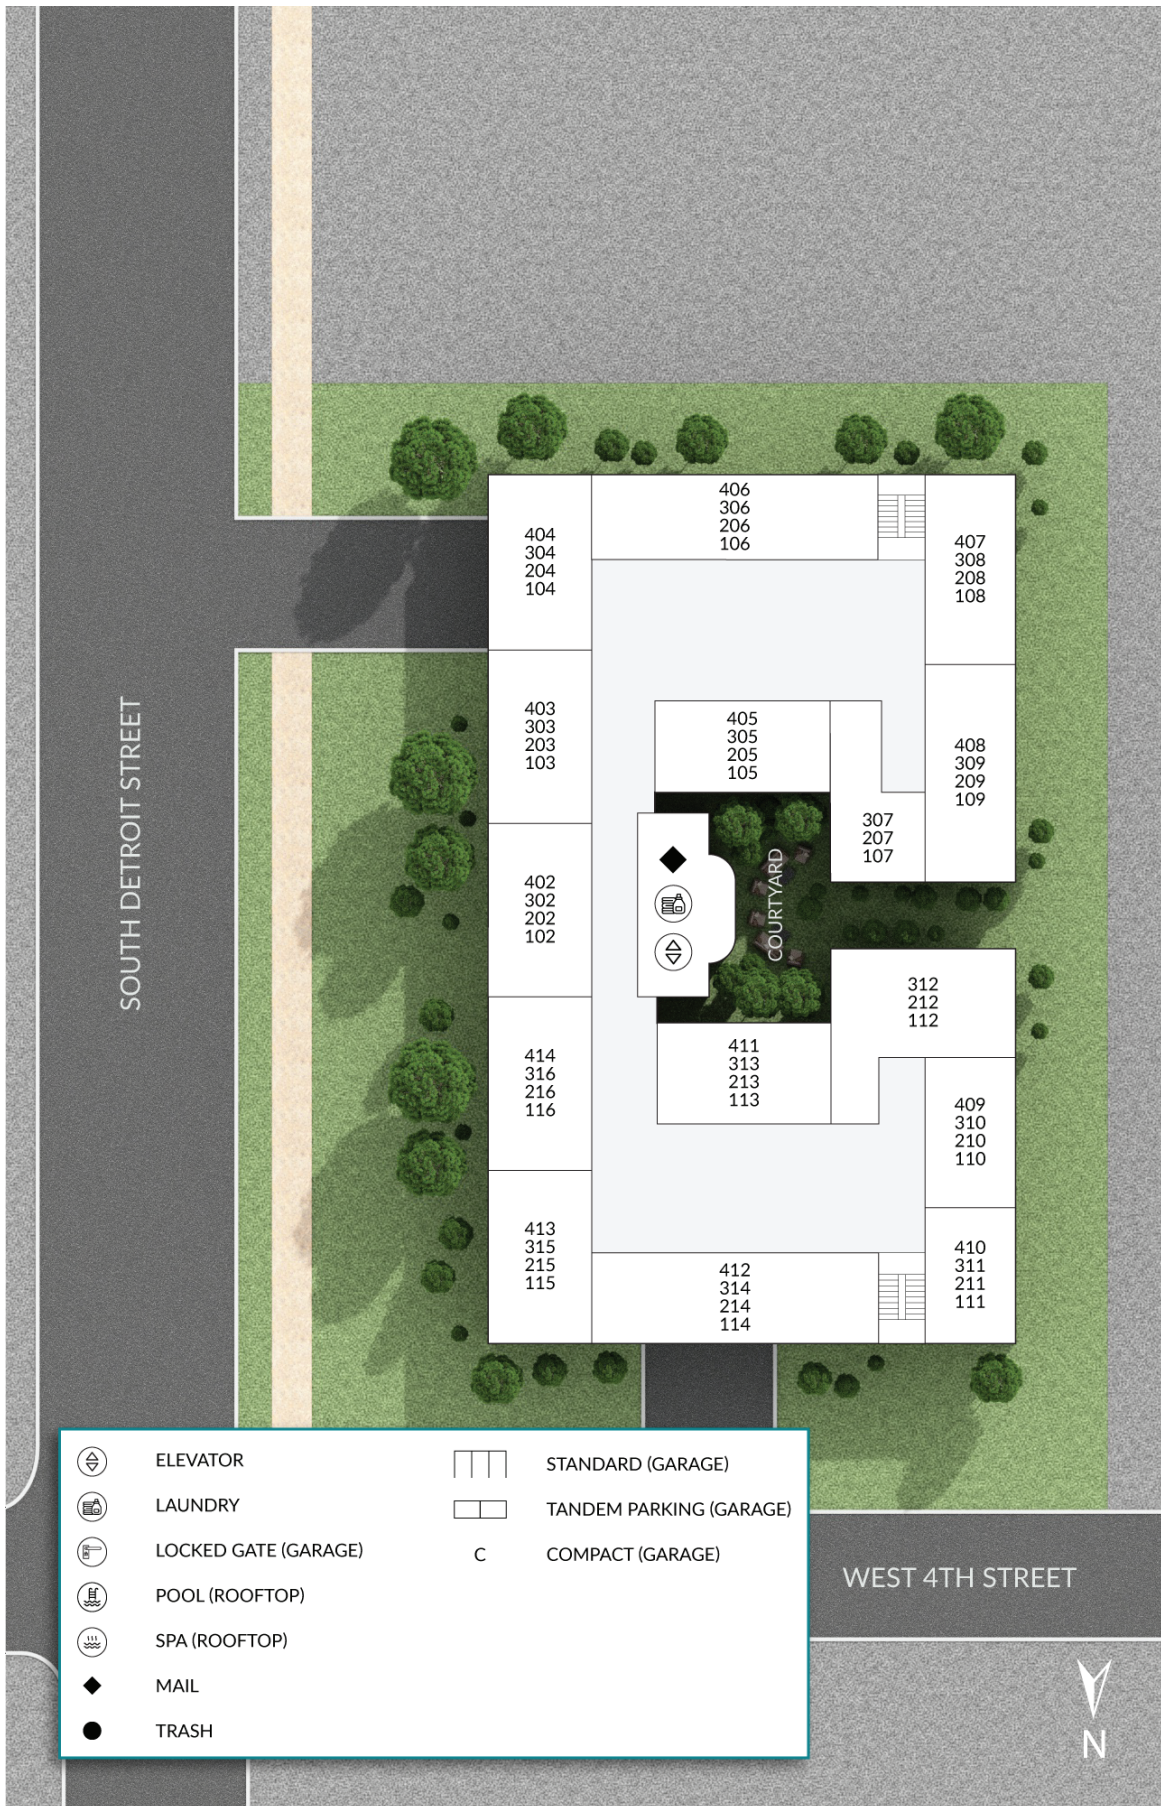

## Essex Properties at Miracle Mile - Park Place

Leasing Office: 400 S Detroit Street / Los Angeles, CA 90036 / [essexatmiraclemile.com](http://essexatmiraclemile.com)

ESSEX