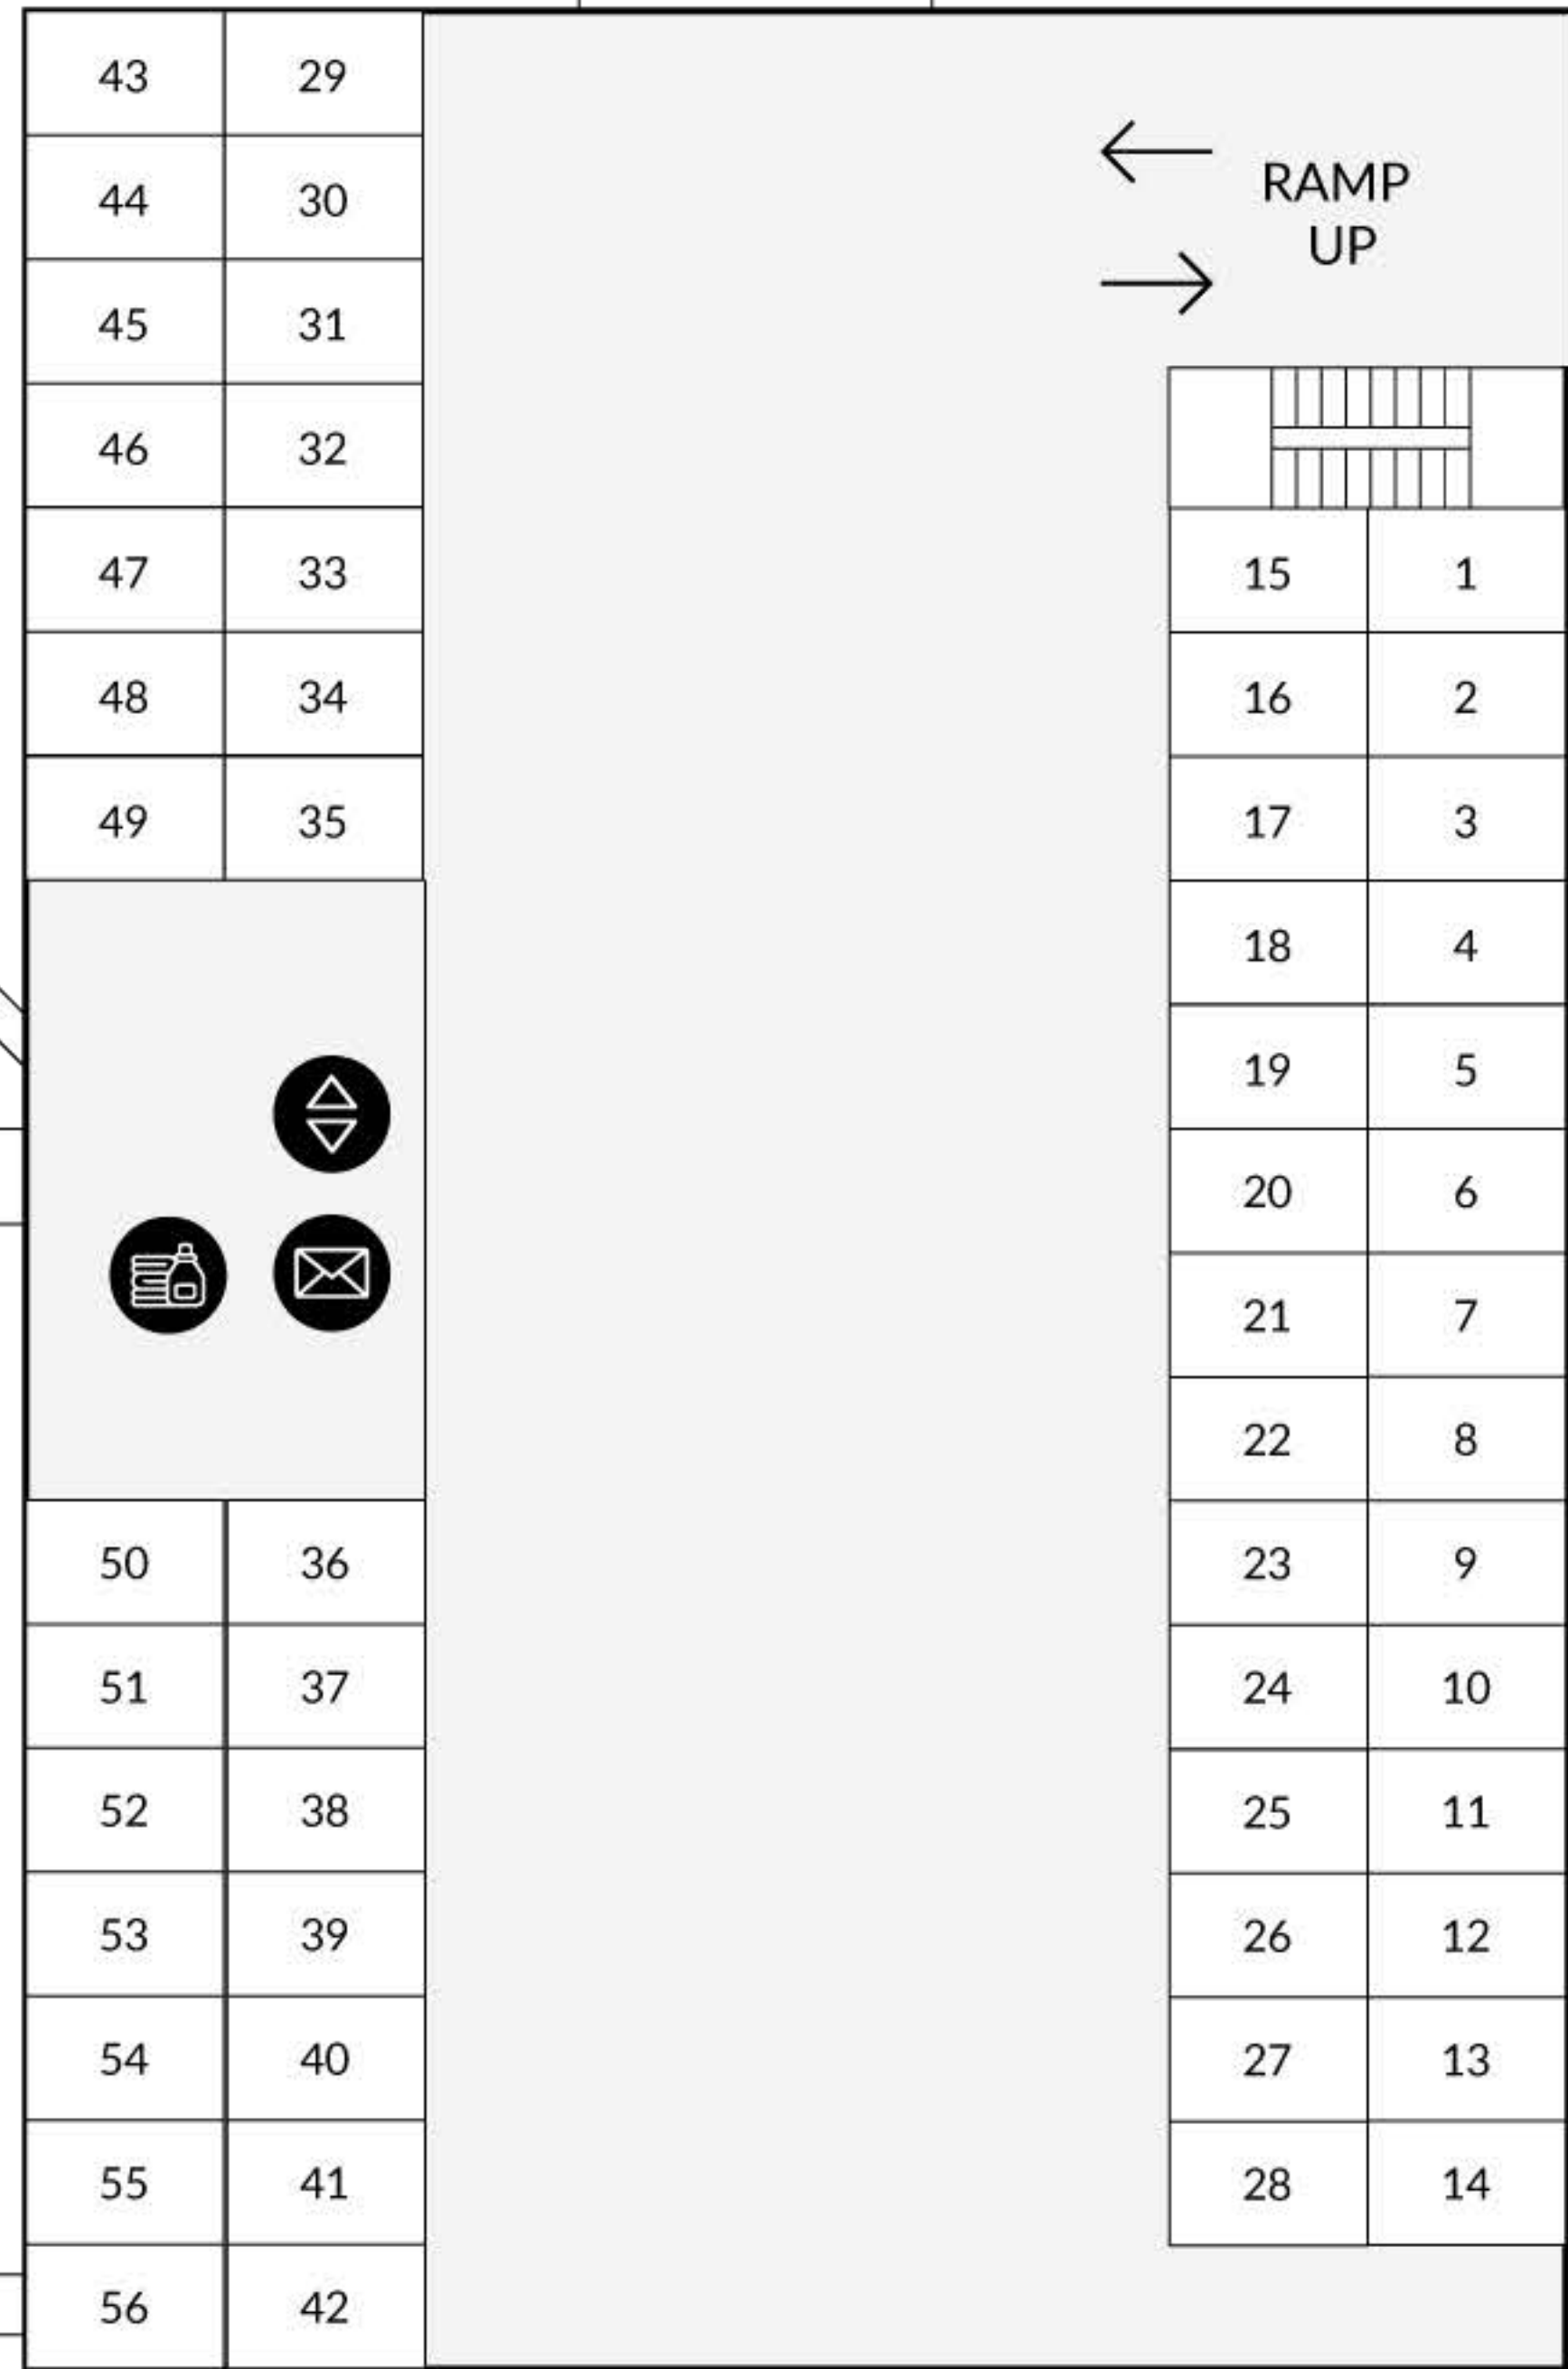

WEST 4TH STREET

GARAGE
ENTRANCE

RAMP
DOWN

SOUTH DETROIT STREET

ALLEY

ELEVATOR

LAUNDRY

MAIL

SPA

TRASH

UNLOCKED GATE

TANDEM PARKING

STANDARD

L1

WEST 4TH STREET

GARAGE
ENTRANCE

RAMP
UP

SOUTH DETROIT STREET

ALLEY

L2

-  ELEVATOR
-  LAUNDRY
-  MAIL
-  SPA
-  TRASH
-  UNLOCKED GATE

-  TANDEM PARKING
-  STANDARD