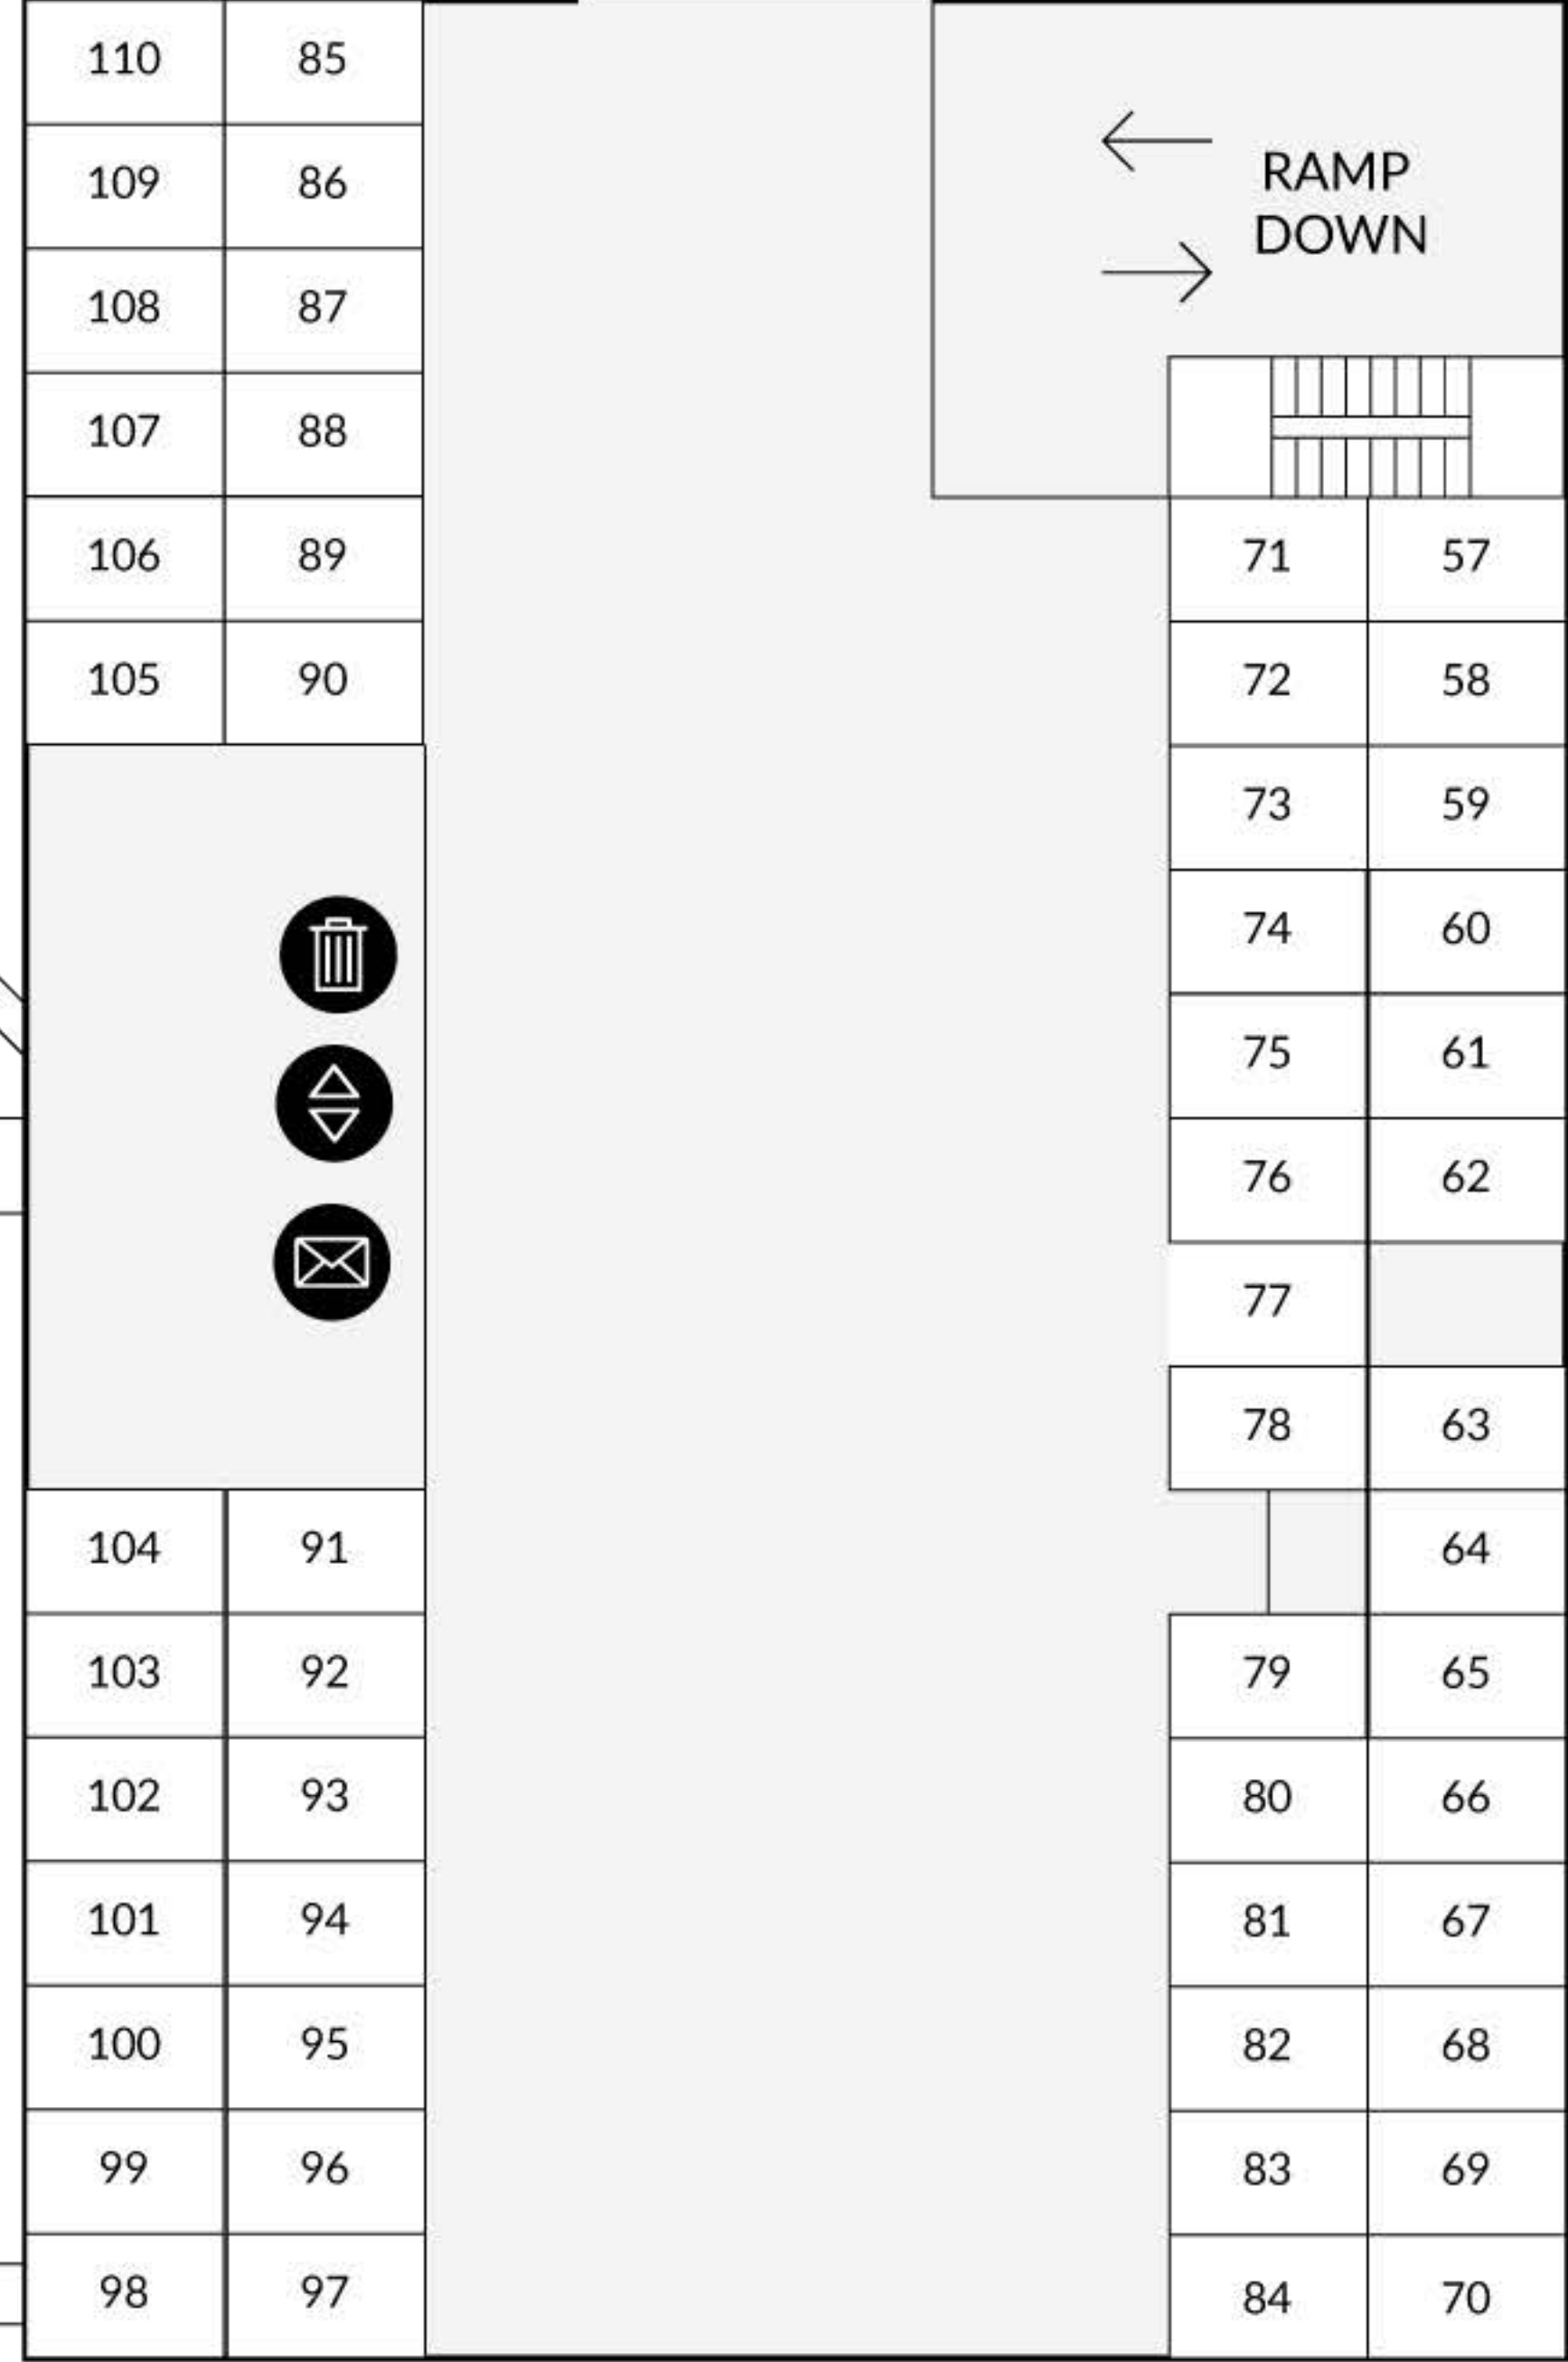

WEST 4TH STREET

GARAGE
ENTRANCE

RAMP
DOWN

SOUTH DETROIT STREET

ALLEY

ELEVATOR

LAUNDRY

MAIL

SPA

TRASH

UNLOCKED GATE

TANDEM PARKING

STANDARD

L1

WEST 4TH STREET

GARAGE
ENTRANCE

RAMP
UP

SOUTH DETROIT STREET

ALLEY

L2

-  ELEVATOR
-  LAUNDRY
-  MAIL
-  SPA
-  TRASH
-  UNLOCKED GATE

-  TANDEM PARKING
-  STANDARD