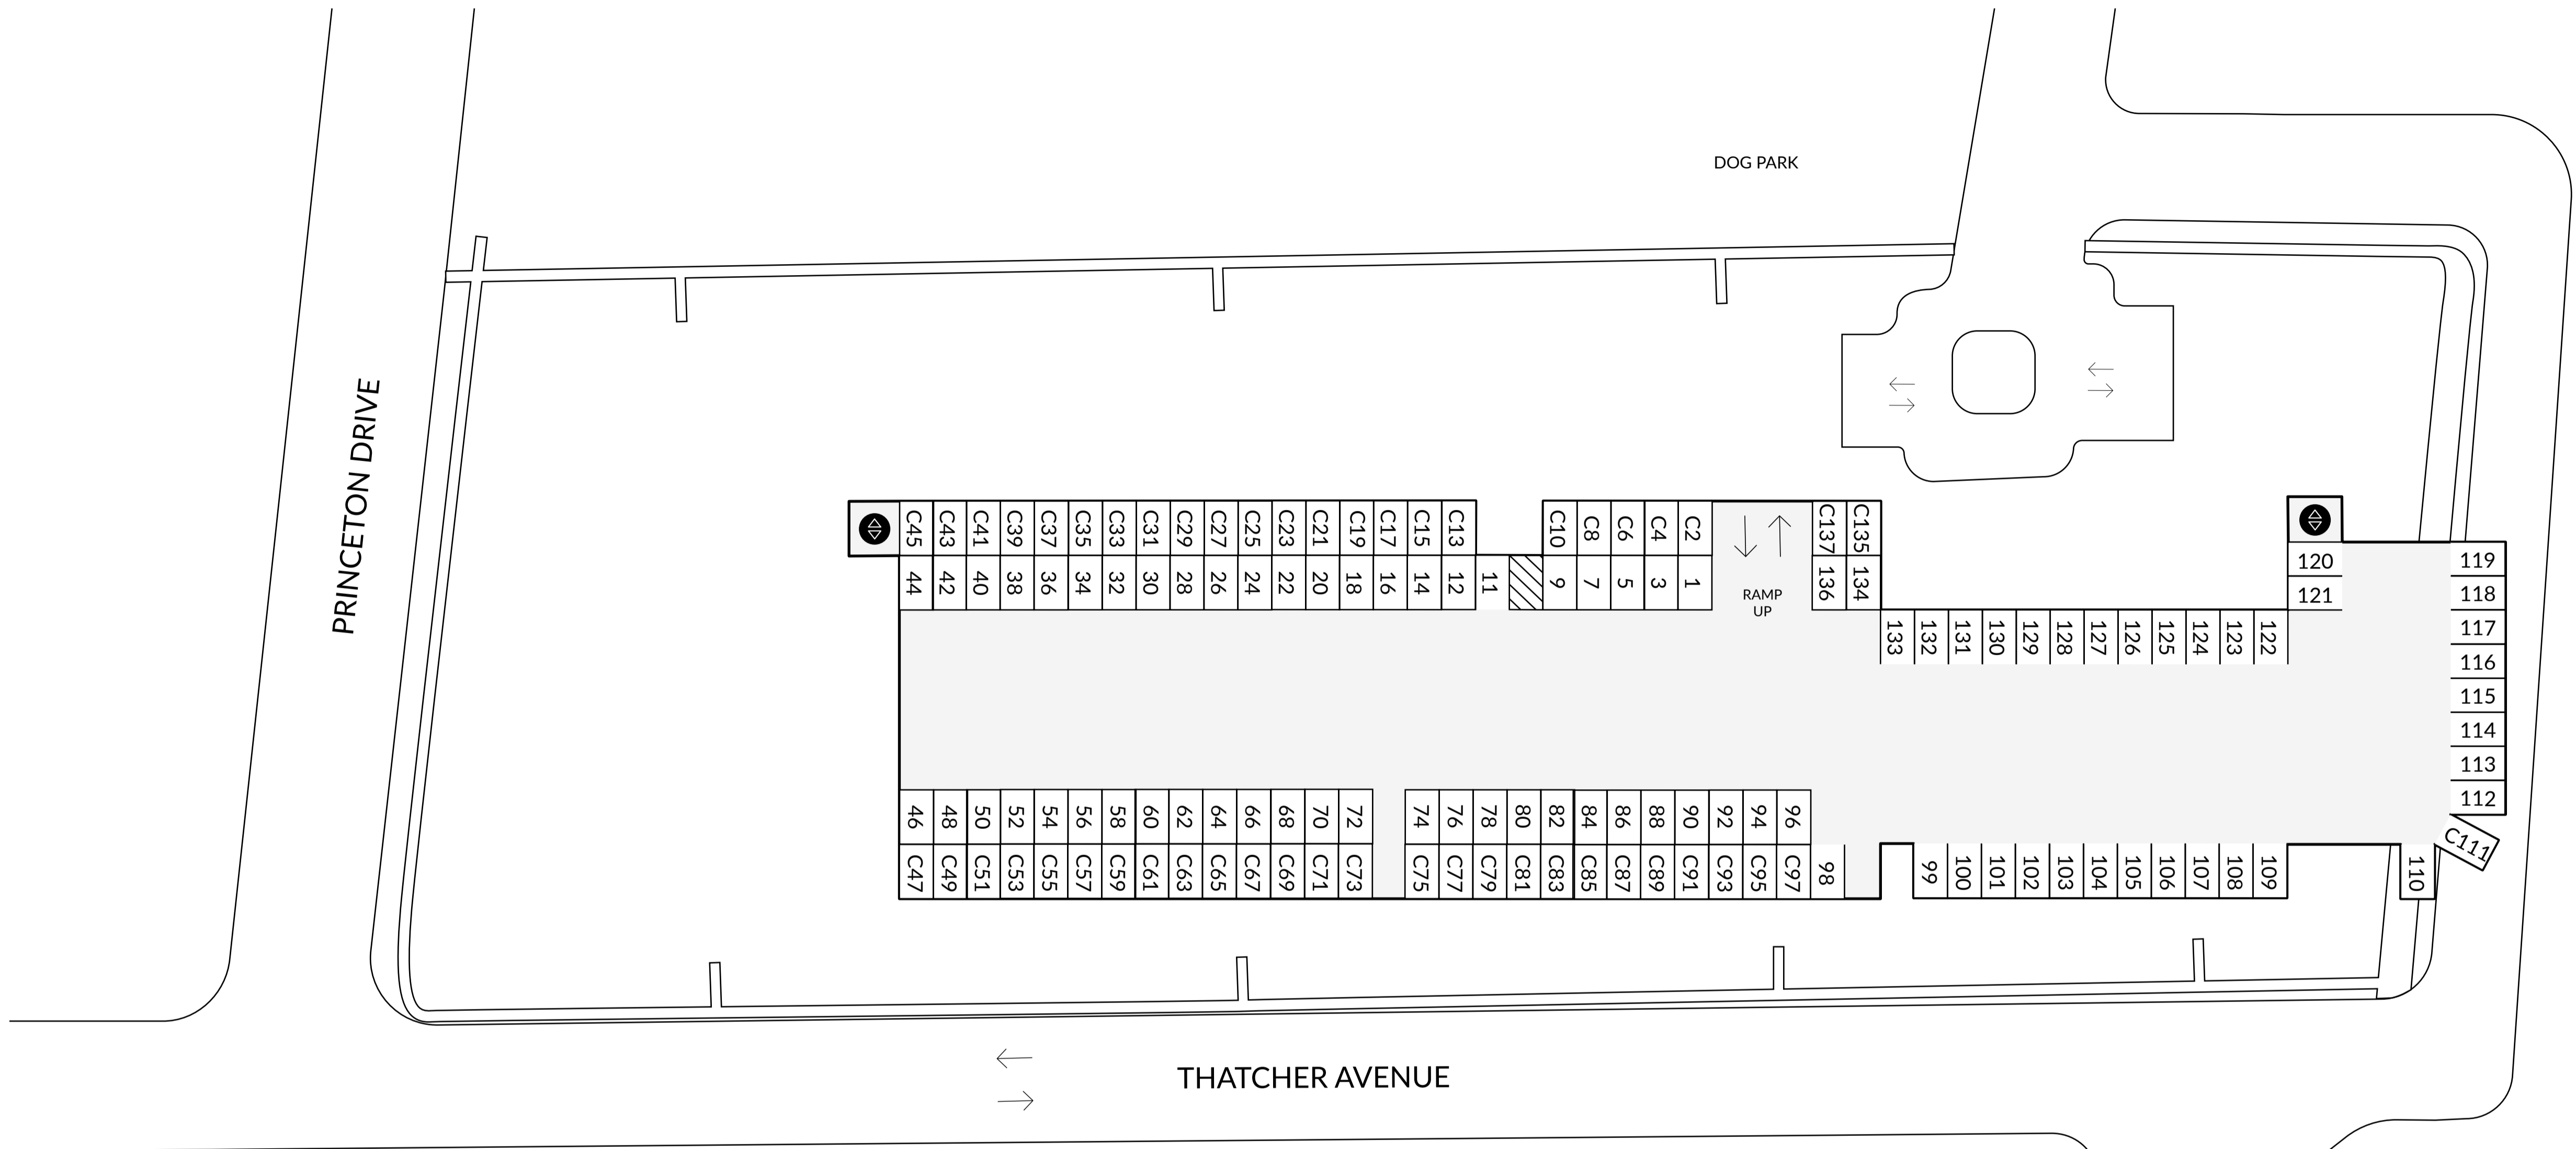

-  BBQ
-  BIKE STORAGE
-  ELEVATOR
-  LOCKED GATE
-  TRASH
-  ACCESSIBLE
-  FUTURE RESIDENT
-  STANDARD
-  TANDEM
-  C COMPACT
-  EV EV CHARGING
-  G GUEST

P1

-  BBQ
-  BIKE STORAGE
-  ELEVATOR
-  LOCKED GATE
-  TRASH
-  ACCESSIBLE
-  FUTURE RESIDENT
-  STANDARD
-  TANDEM
-  C COMPACT
-  EV EV CHARGING
-  G GUEST