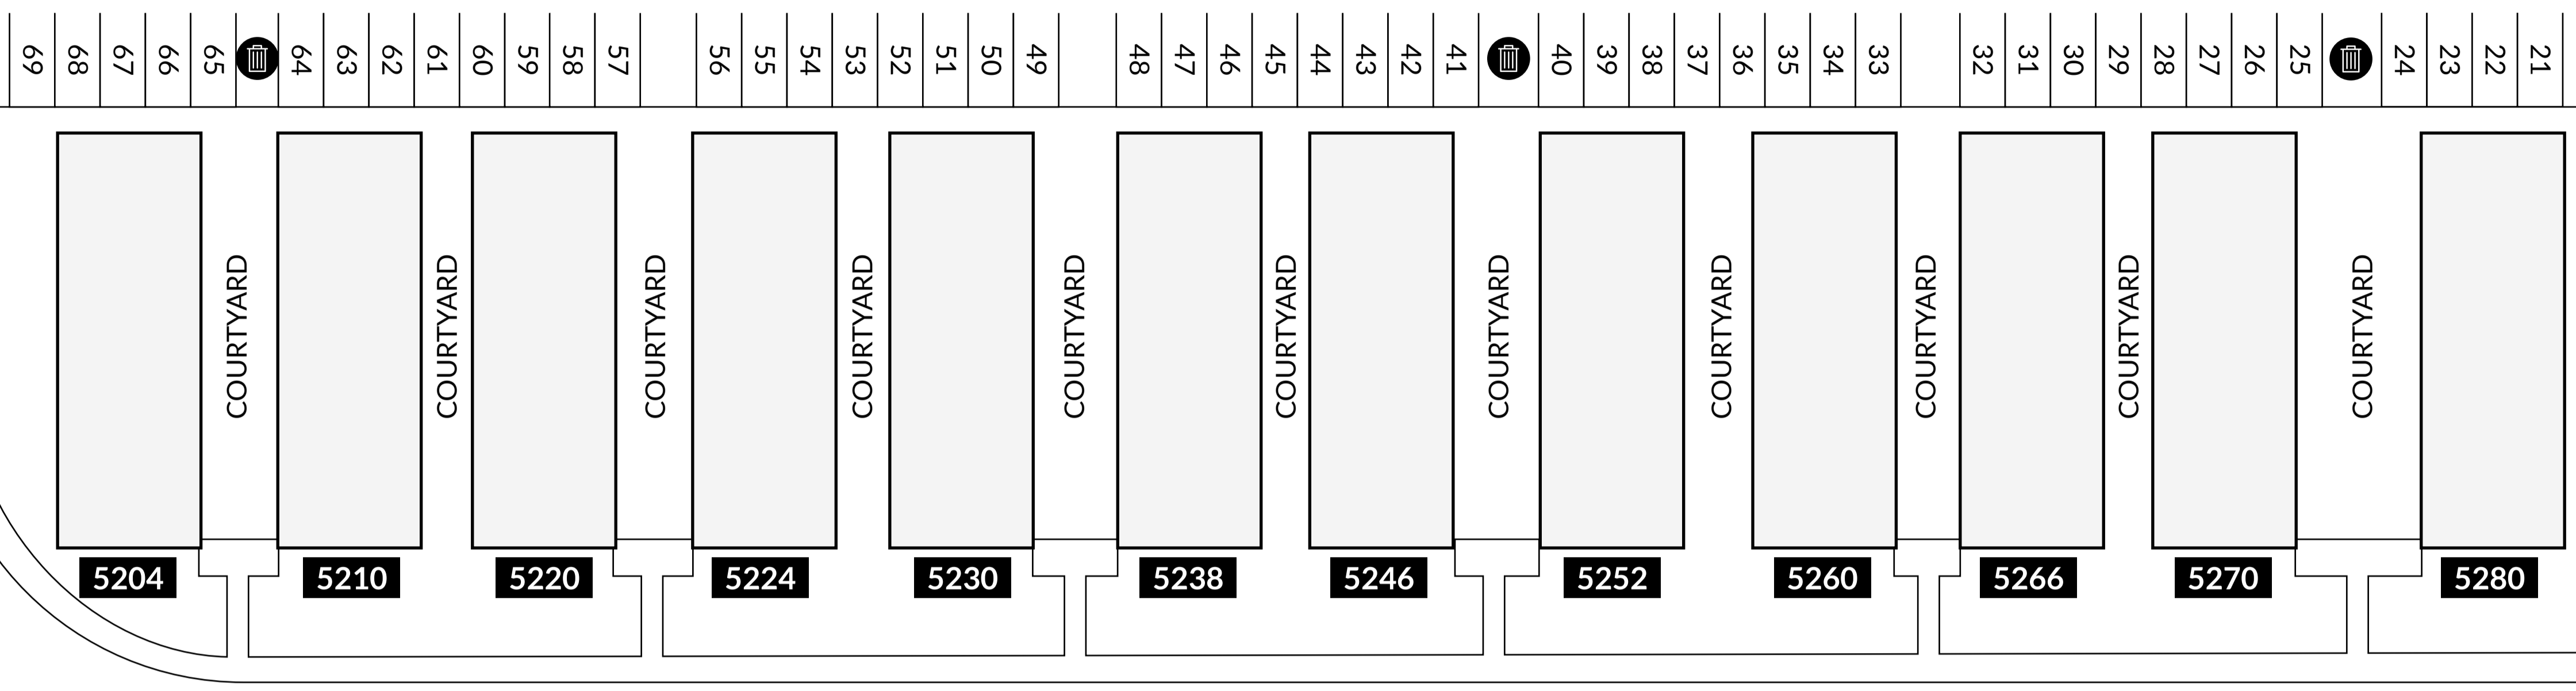

TRASH

STANDARD

C

COMPACT

CLAIREMONT MESA BOULEVARD

LIMERICK AVENUE