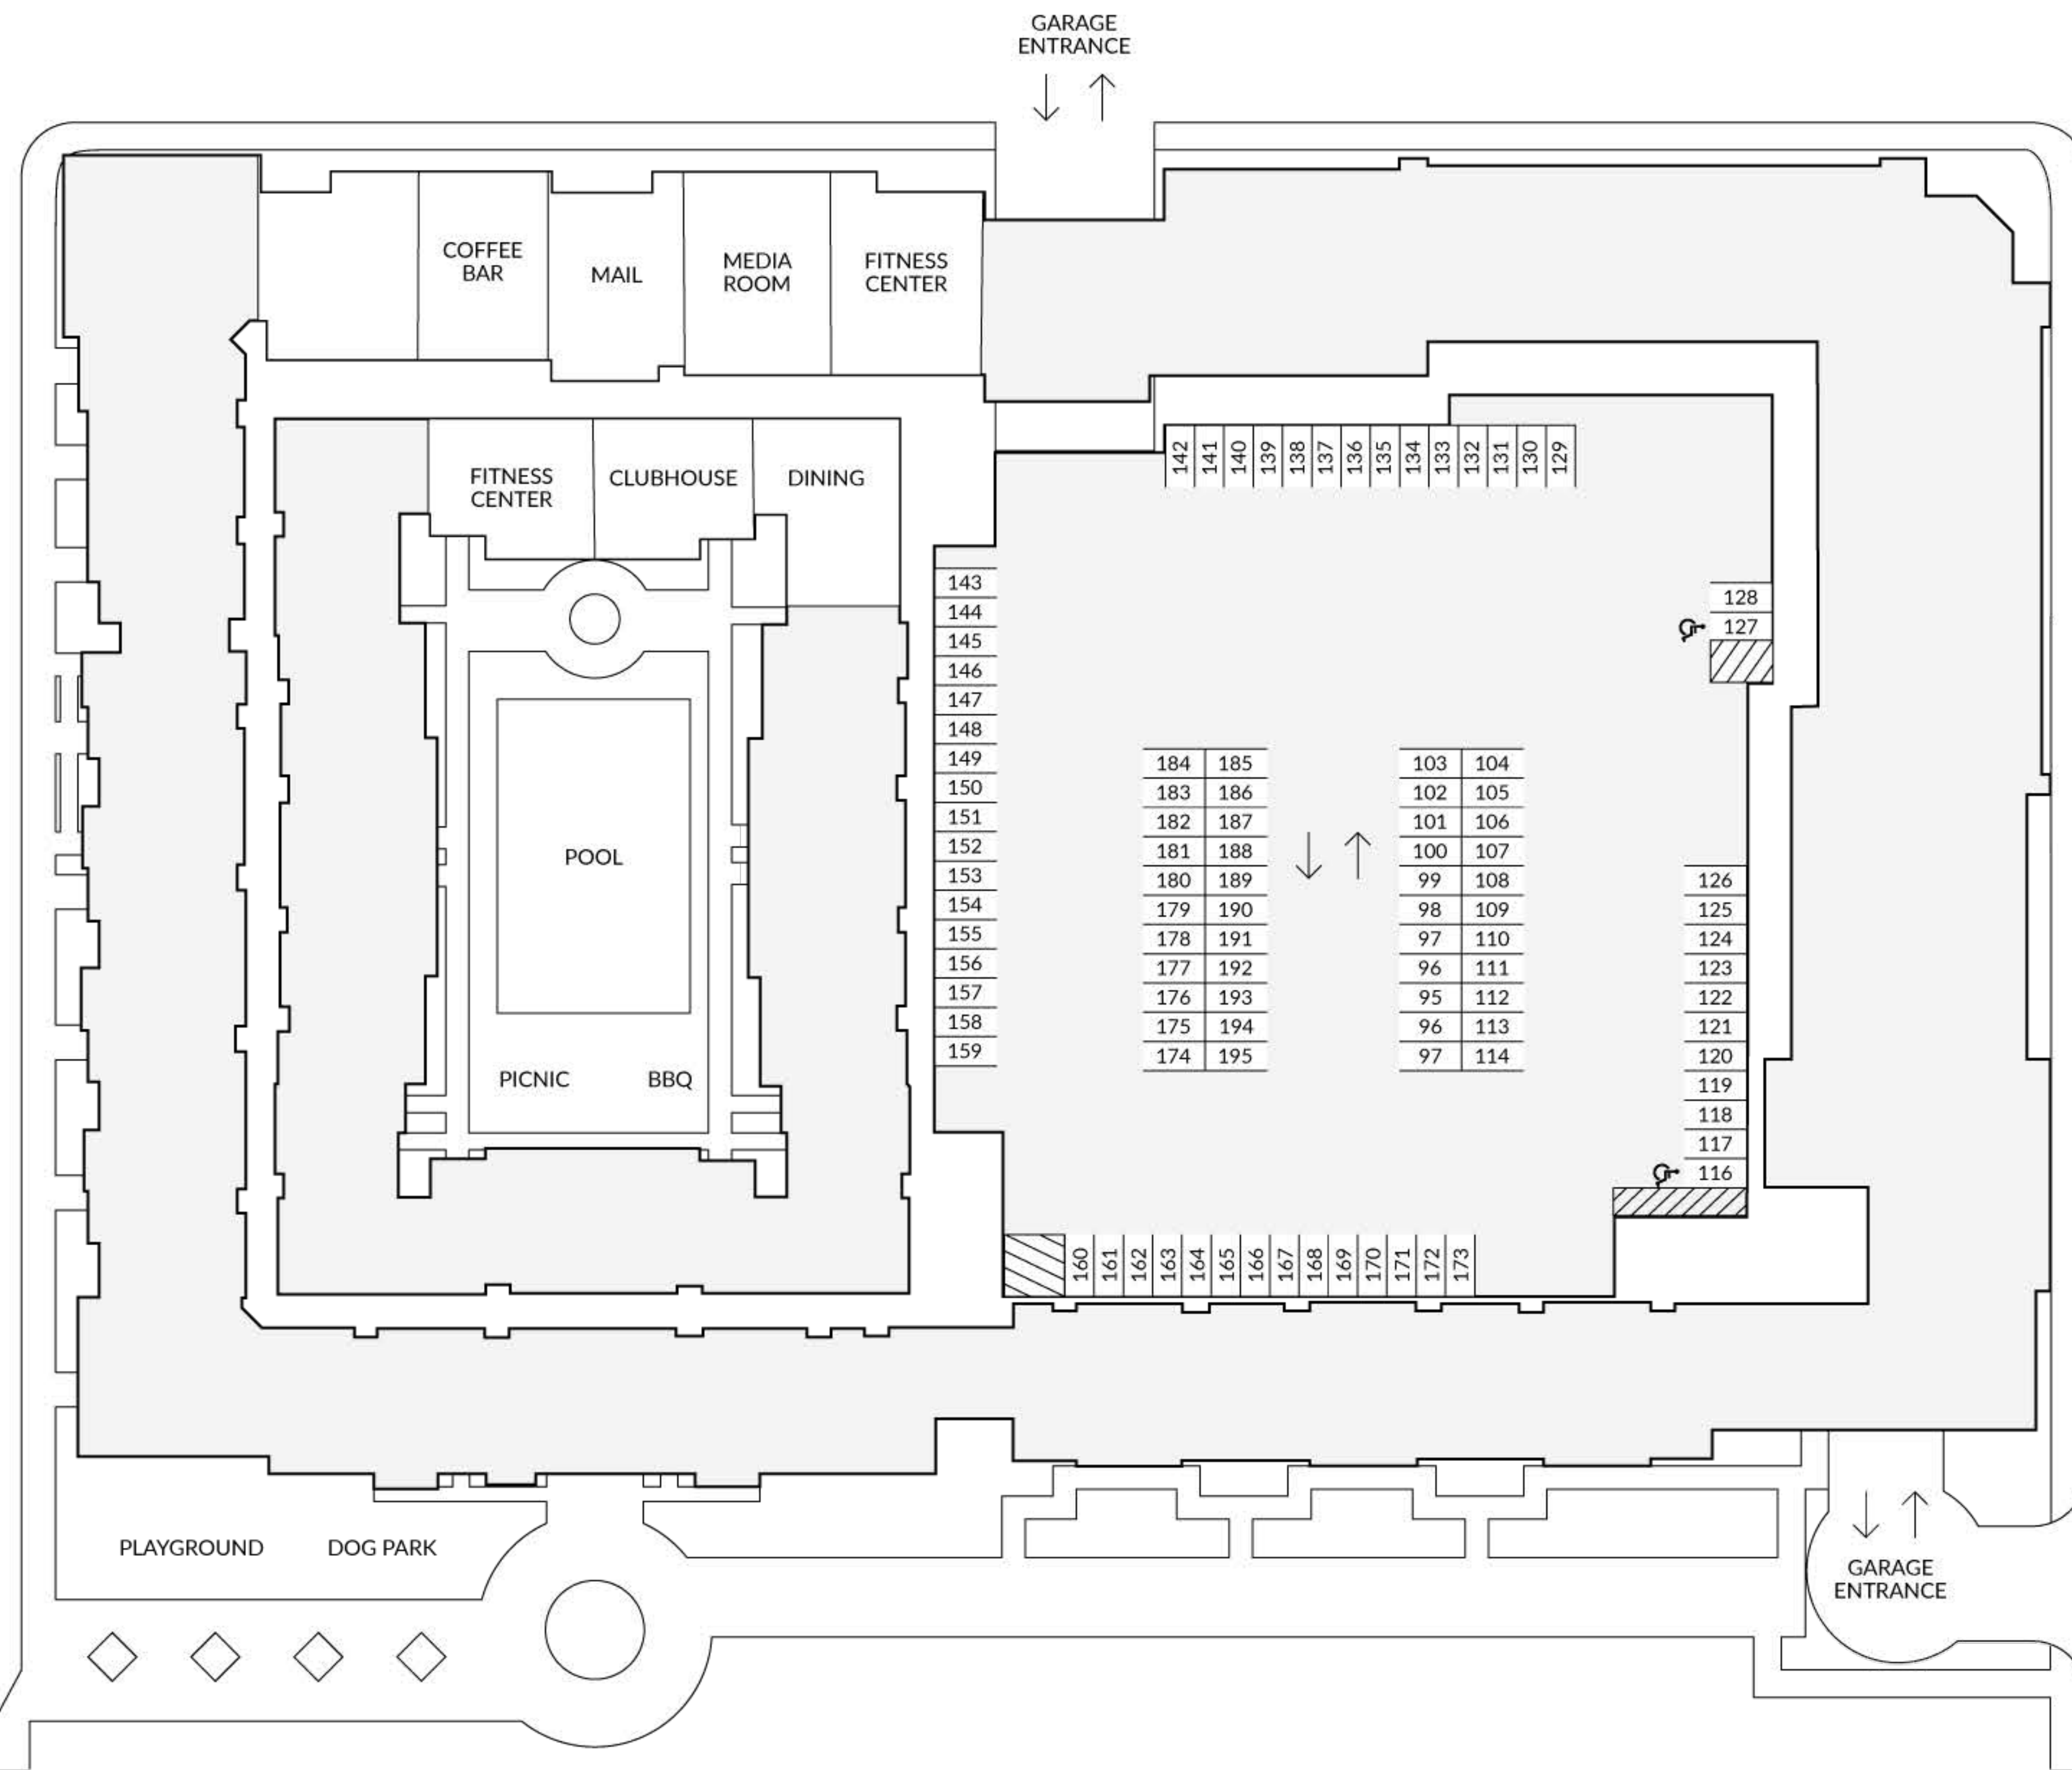

WEST SAN CARLOS STREET

GARAGE ENTRANCE

PAGE STREET

MERIDIAN AVENUE

 LOCKED GATE

 ACCESSIBLE

 TRASH

 STANDARD

 R RETAIL

P1

WEST SAN CARLOS STREET

MERIDIAN AVENUE

PAGE STREET

LOCKED GATE

ACCESSIBLE

TRASH

STANDARD

RETAIL

P2

WEST SAN CARLOS STREET

MERIDIAN AVENUE

PAGE STREET

- LOCKED GATE
- TRASH

- ACCESSIBLE
- STANDARD
- RETAIL