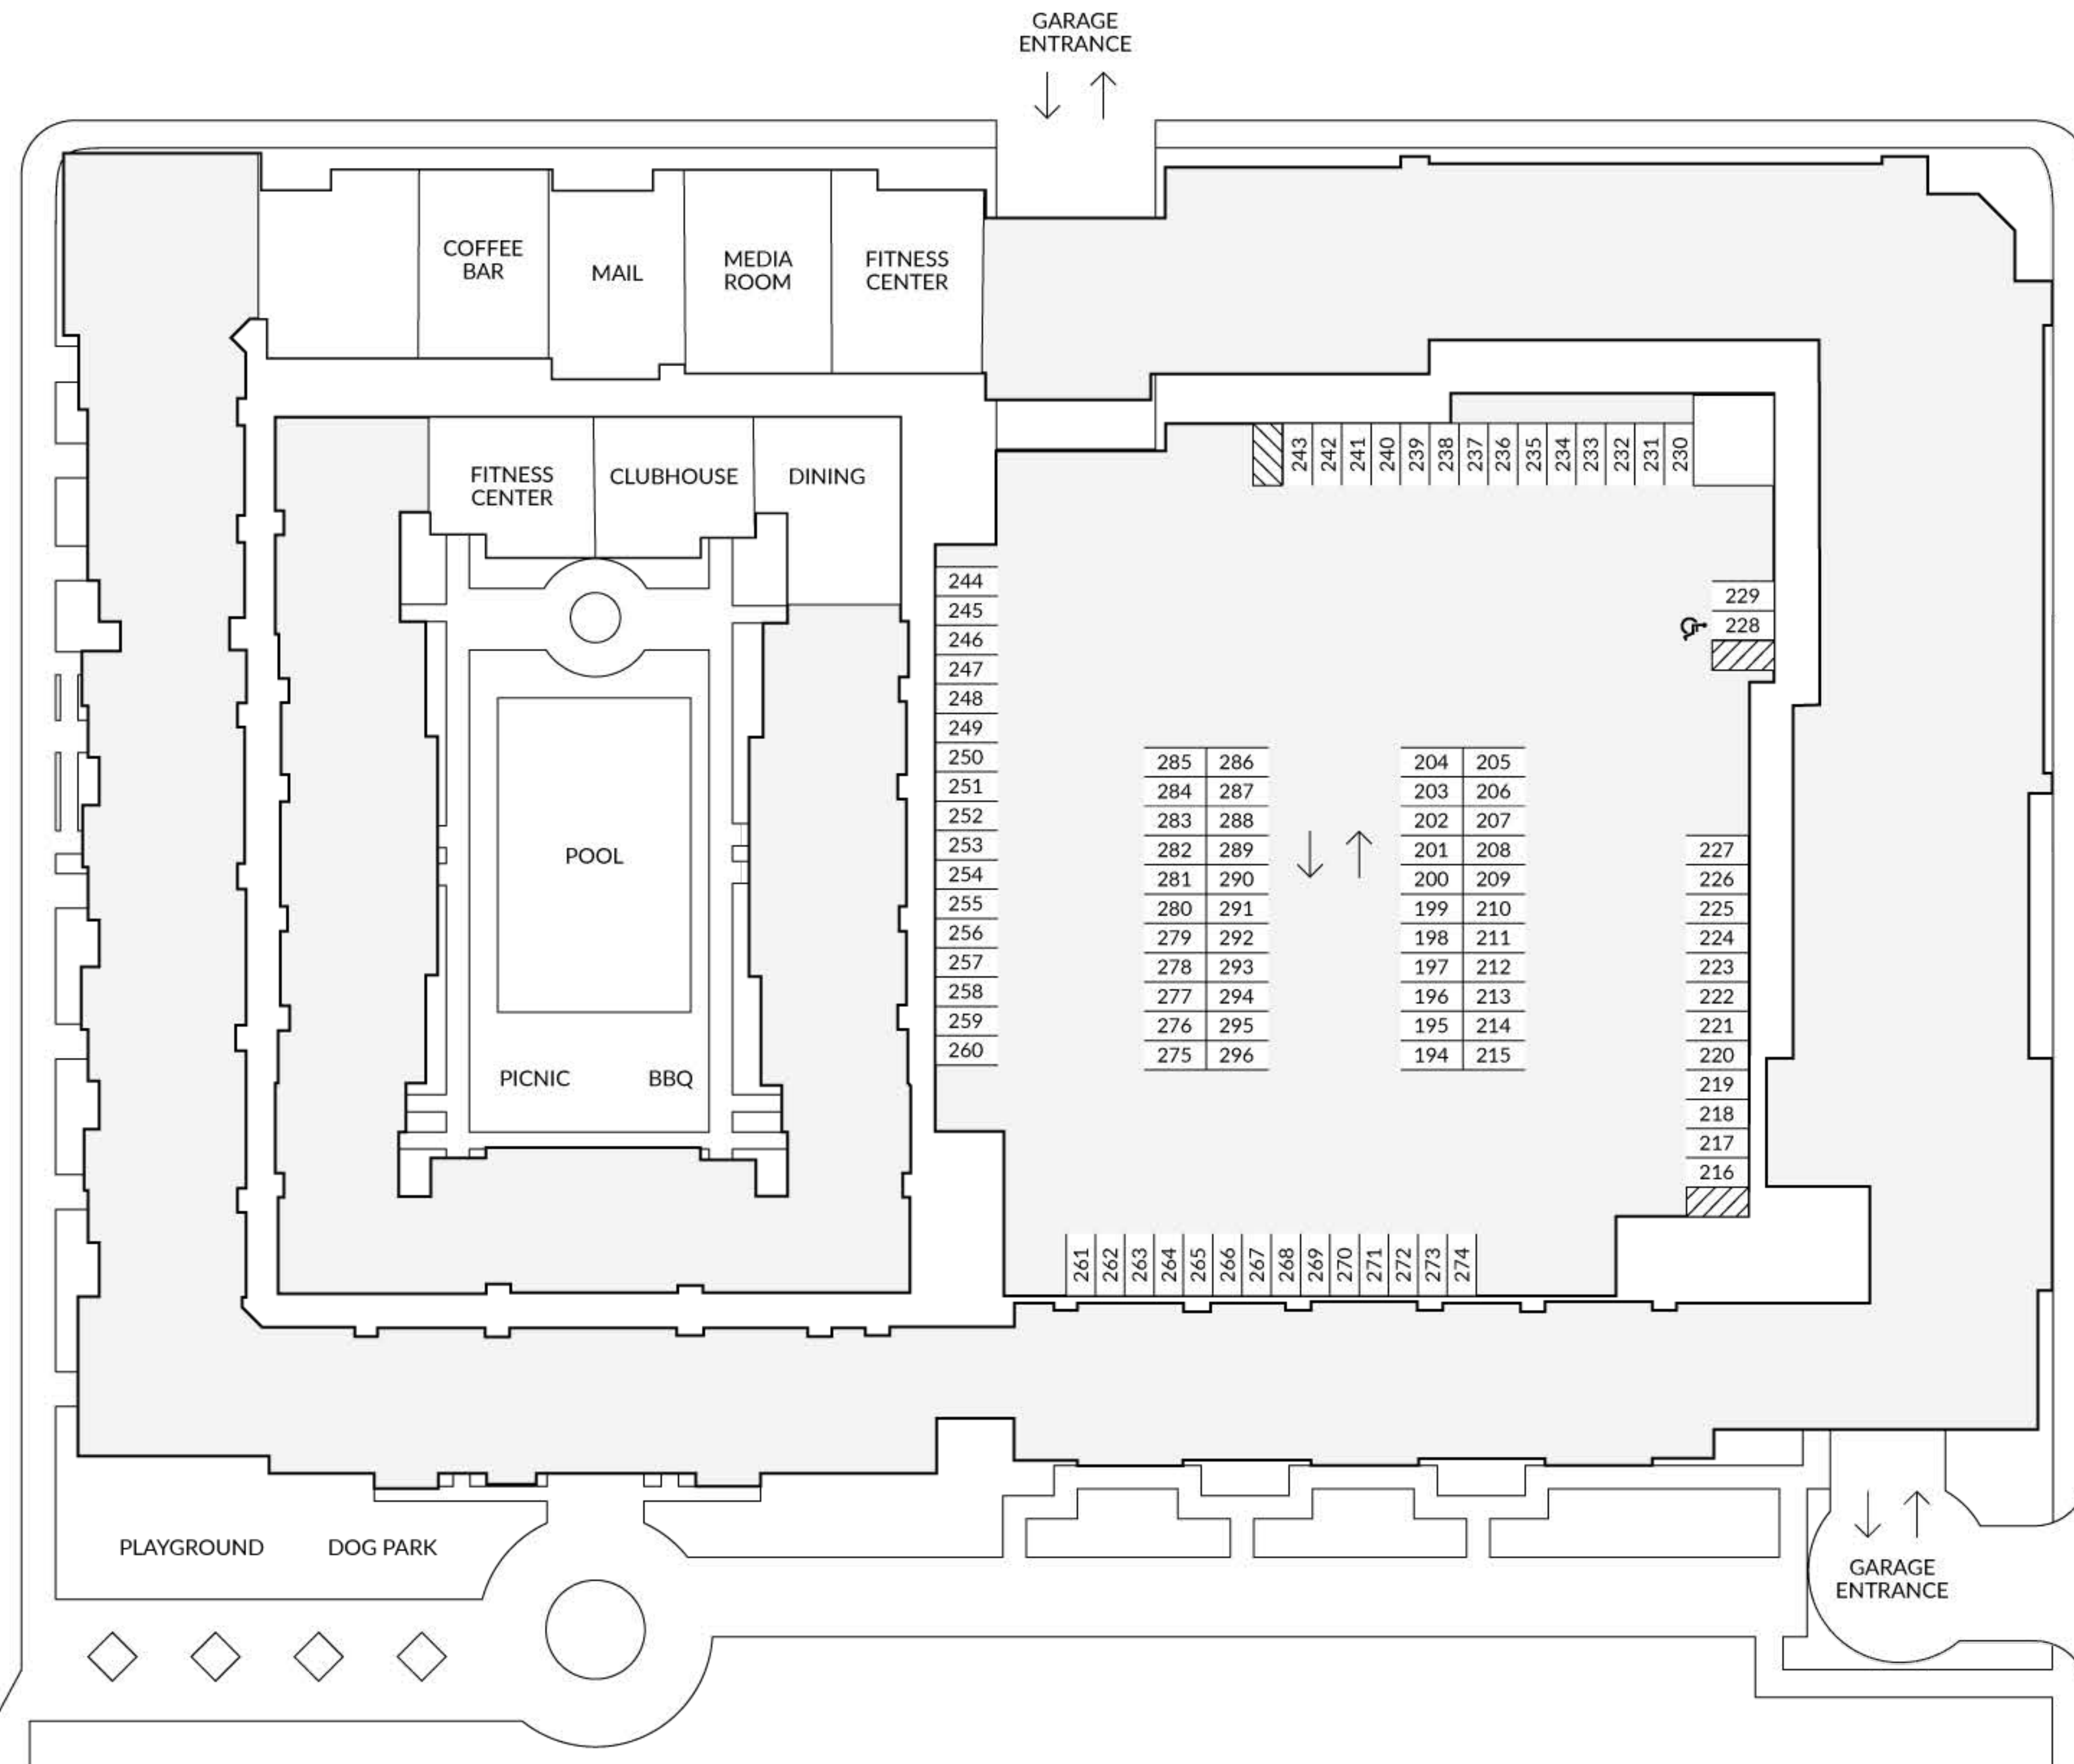

STANDARD

RETAIL

P2

WEST SAN CARLOS STREET

MERIDIAN AVENUE

PAGE STREET

- LOCKED GATE
- TRASH

- ACCESSIBLE
- STANDARD
- RETAIL