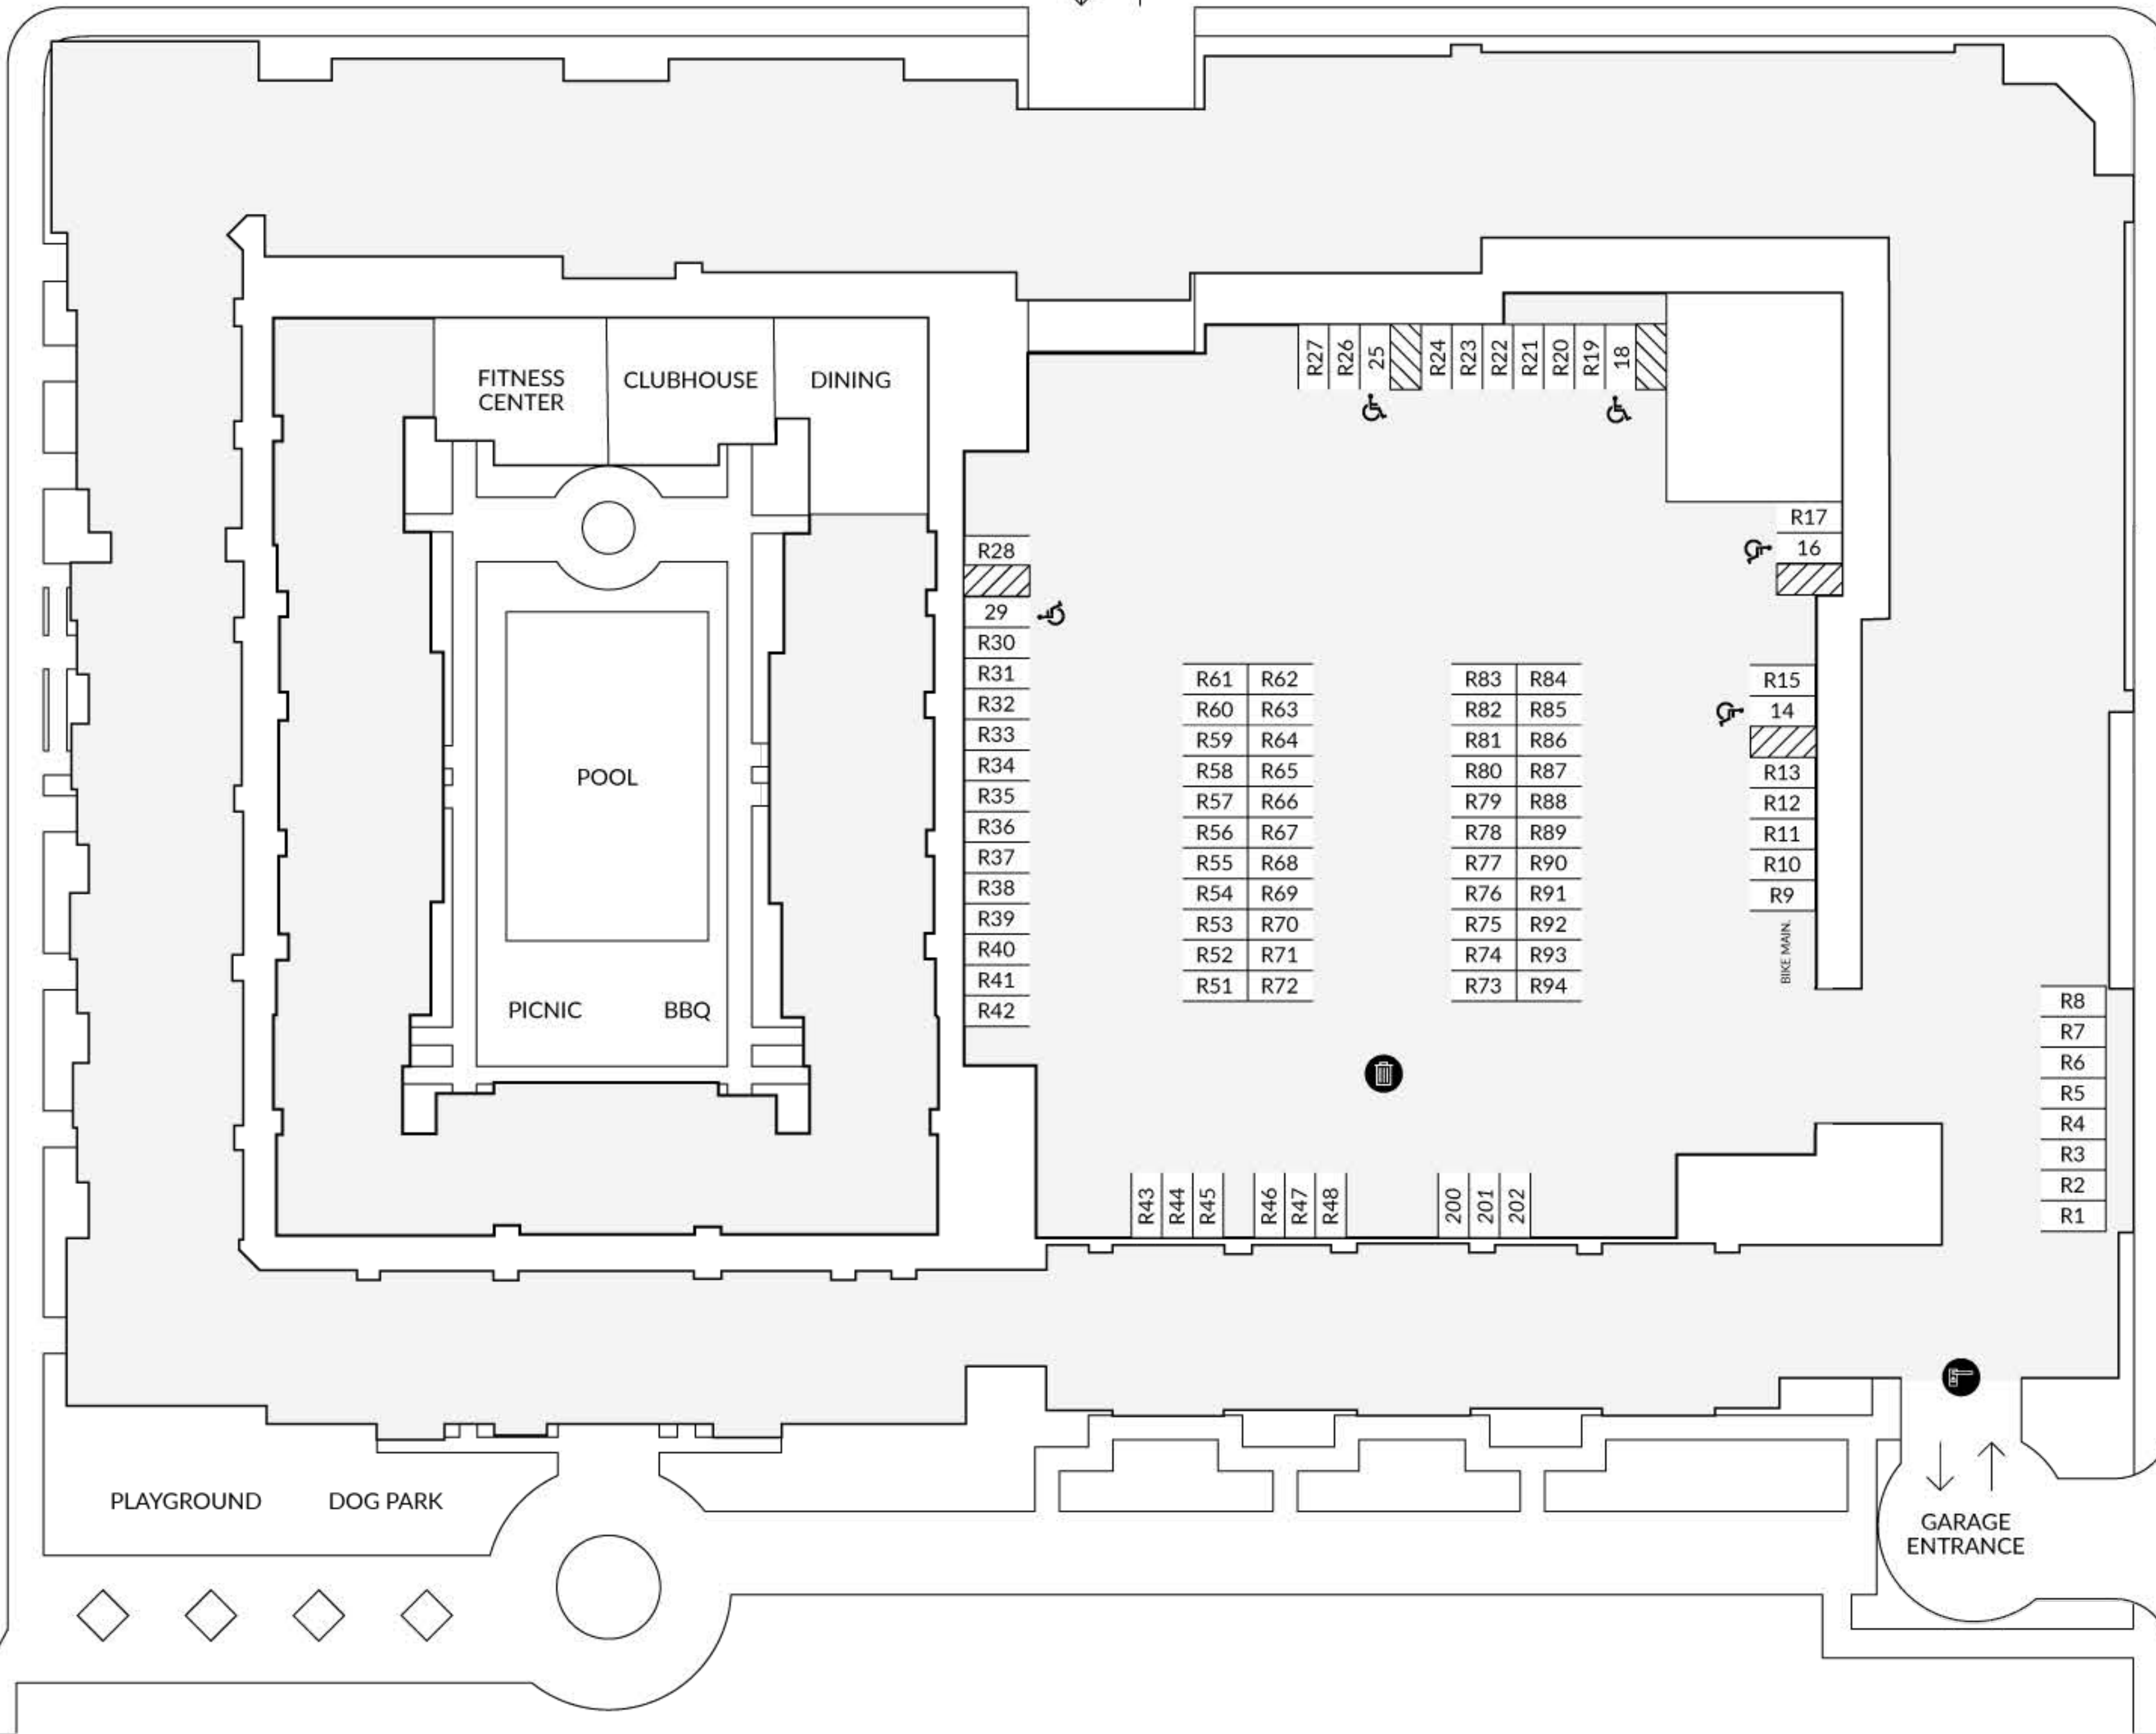

WEST SAN CARLOS STREET

GARAGE ENTRANCE

PAGE STREET

MERIDIAN AVENUE

 LOCKED GATE

 ACCESSIBLE

 TRASH

 STANDARD

 R RETAIL

P1

WEST SAN CARLOS STREET

MERIDIAN AVENUE

PAGE STREET

LOCKED GATE

ACCESSIBLE

TRASH

STANDARD

RETAIL

P2

WEST SAN CARLOS STREET

MERIDIAN AVENUE

PAGE STREET

- LOCKED GATE
- TRASH

- ACCESSIBLE
- STANDARD
- RETAIL