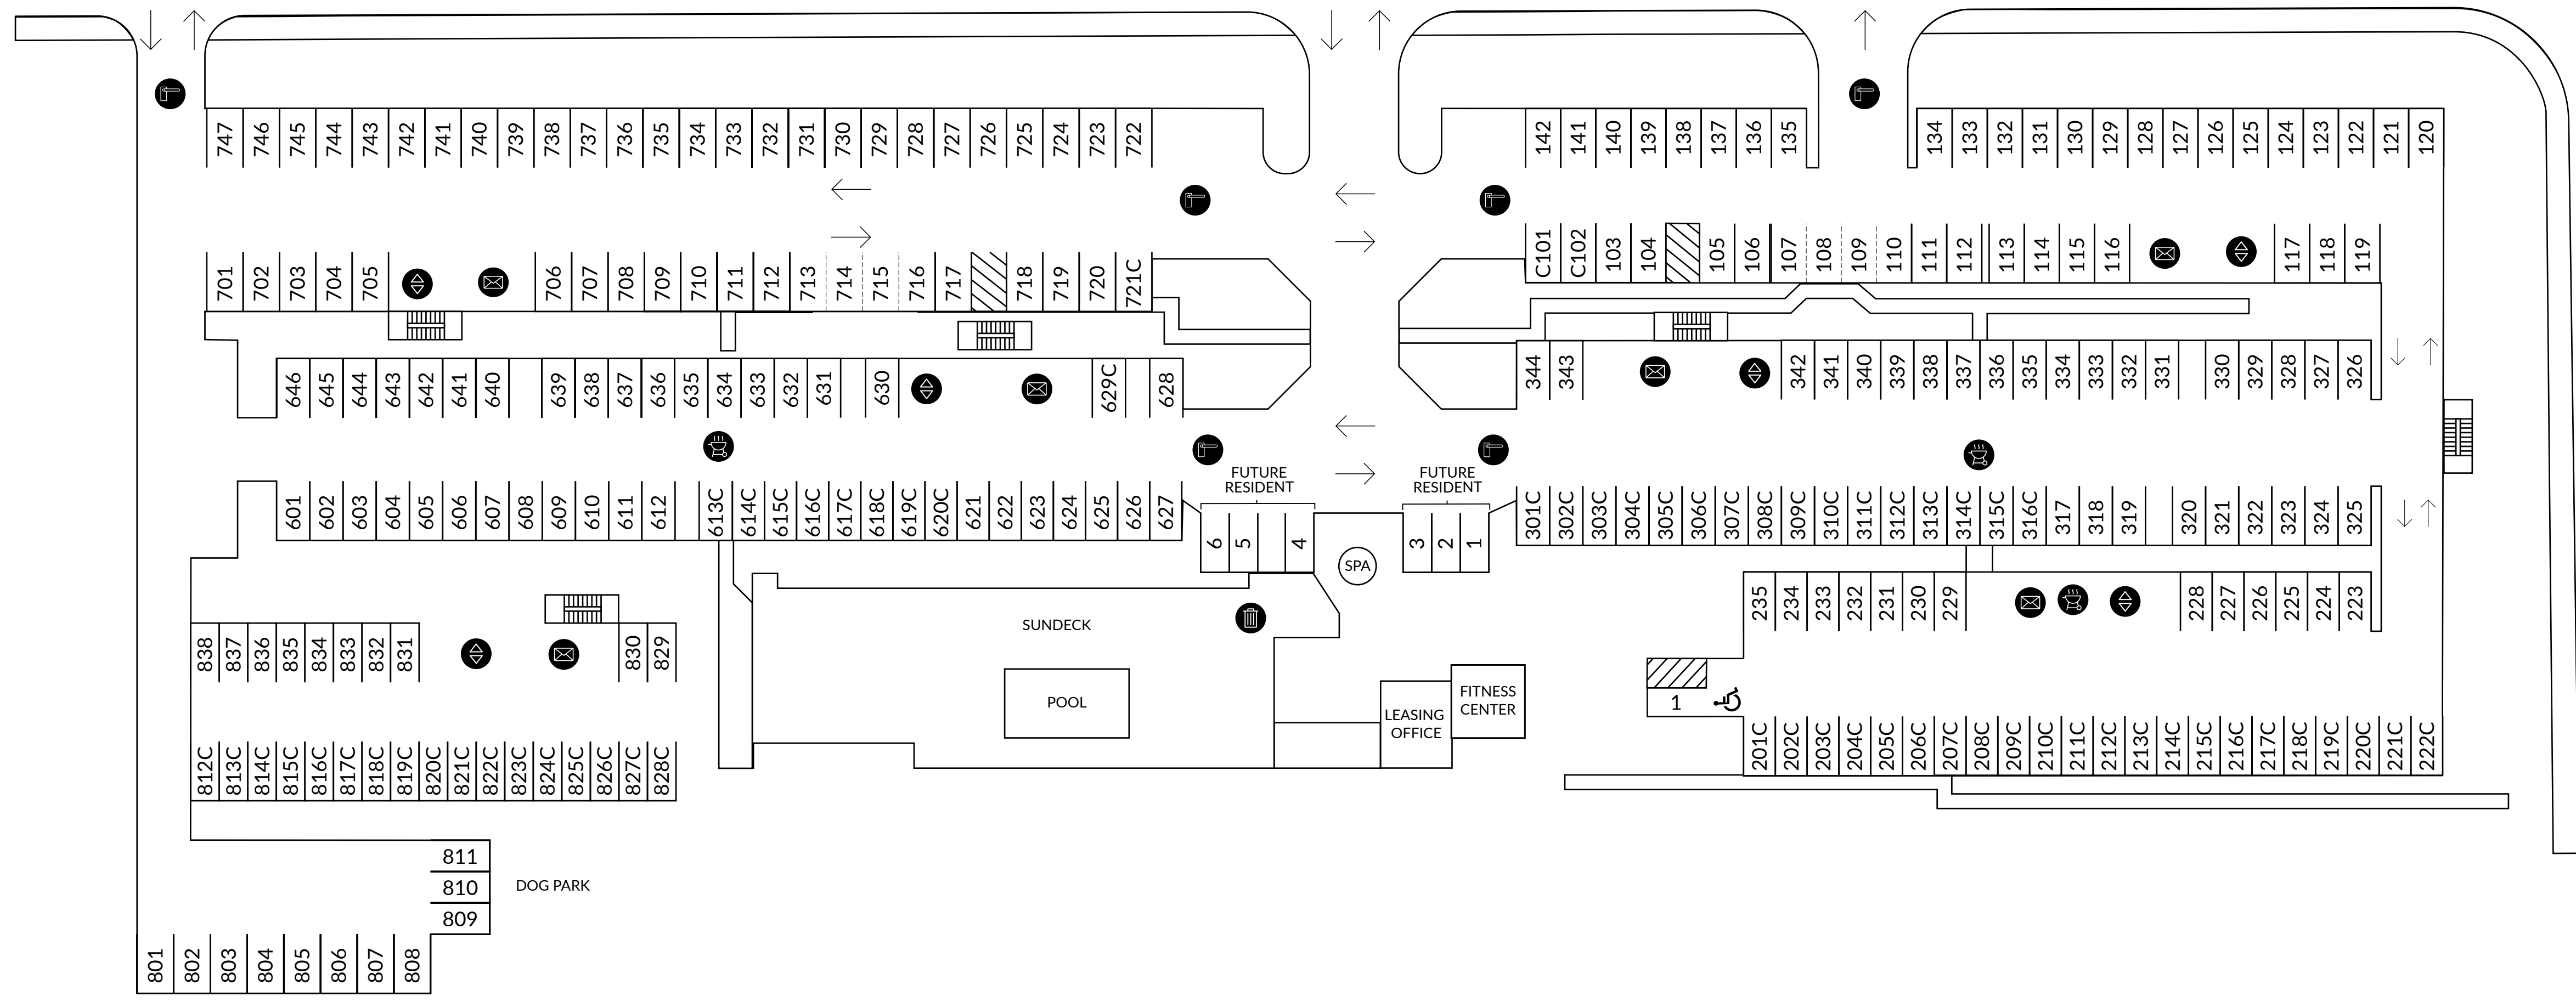

TERMINO AVENUE

PACIFIC COAST HIGHWAY

-  BBQ
-  ELEVATOR
-  LOCKED GATE
-  MAIL
-  TRASH
-  ACCESSIBLE
-  CARPORT
-  FUTURE RESIDENT
-  STANDARD