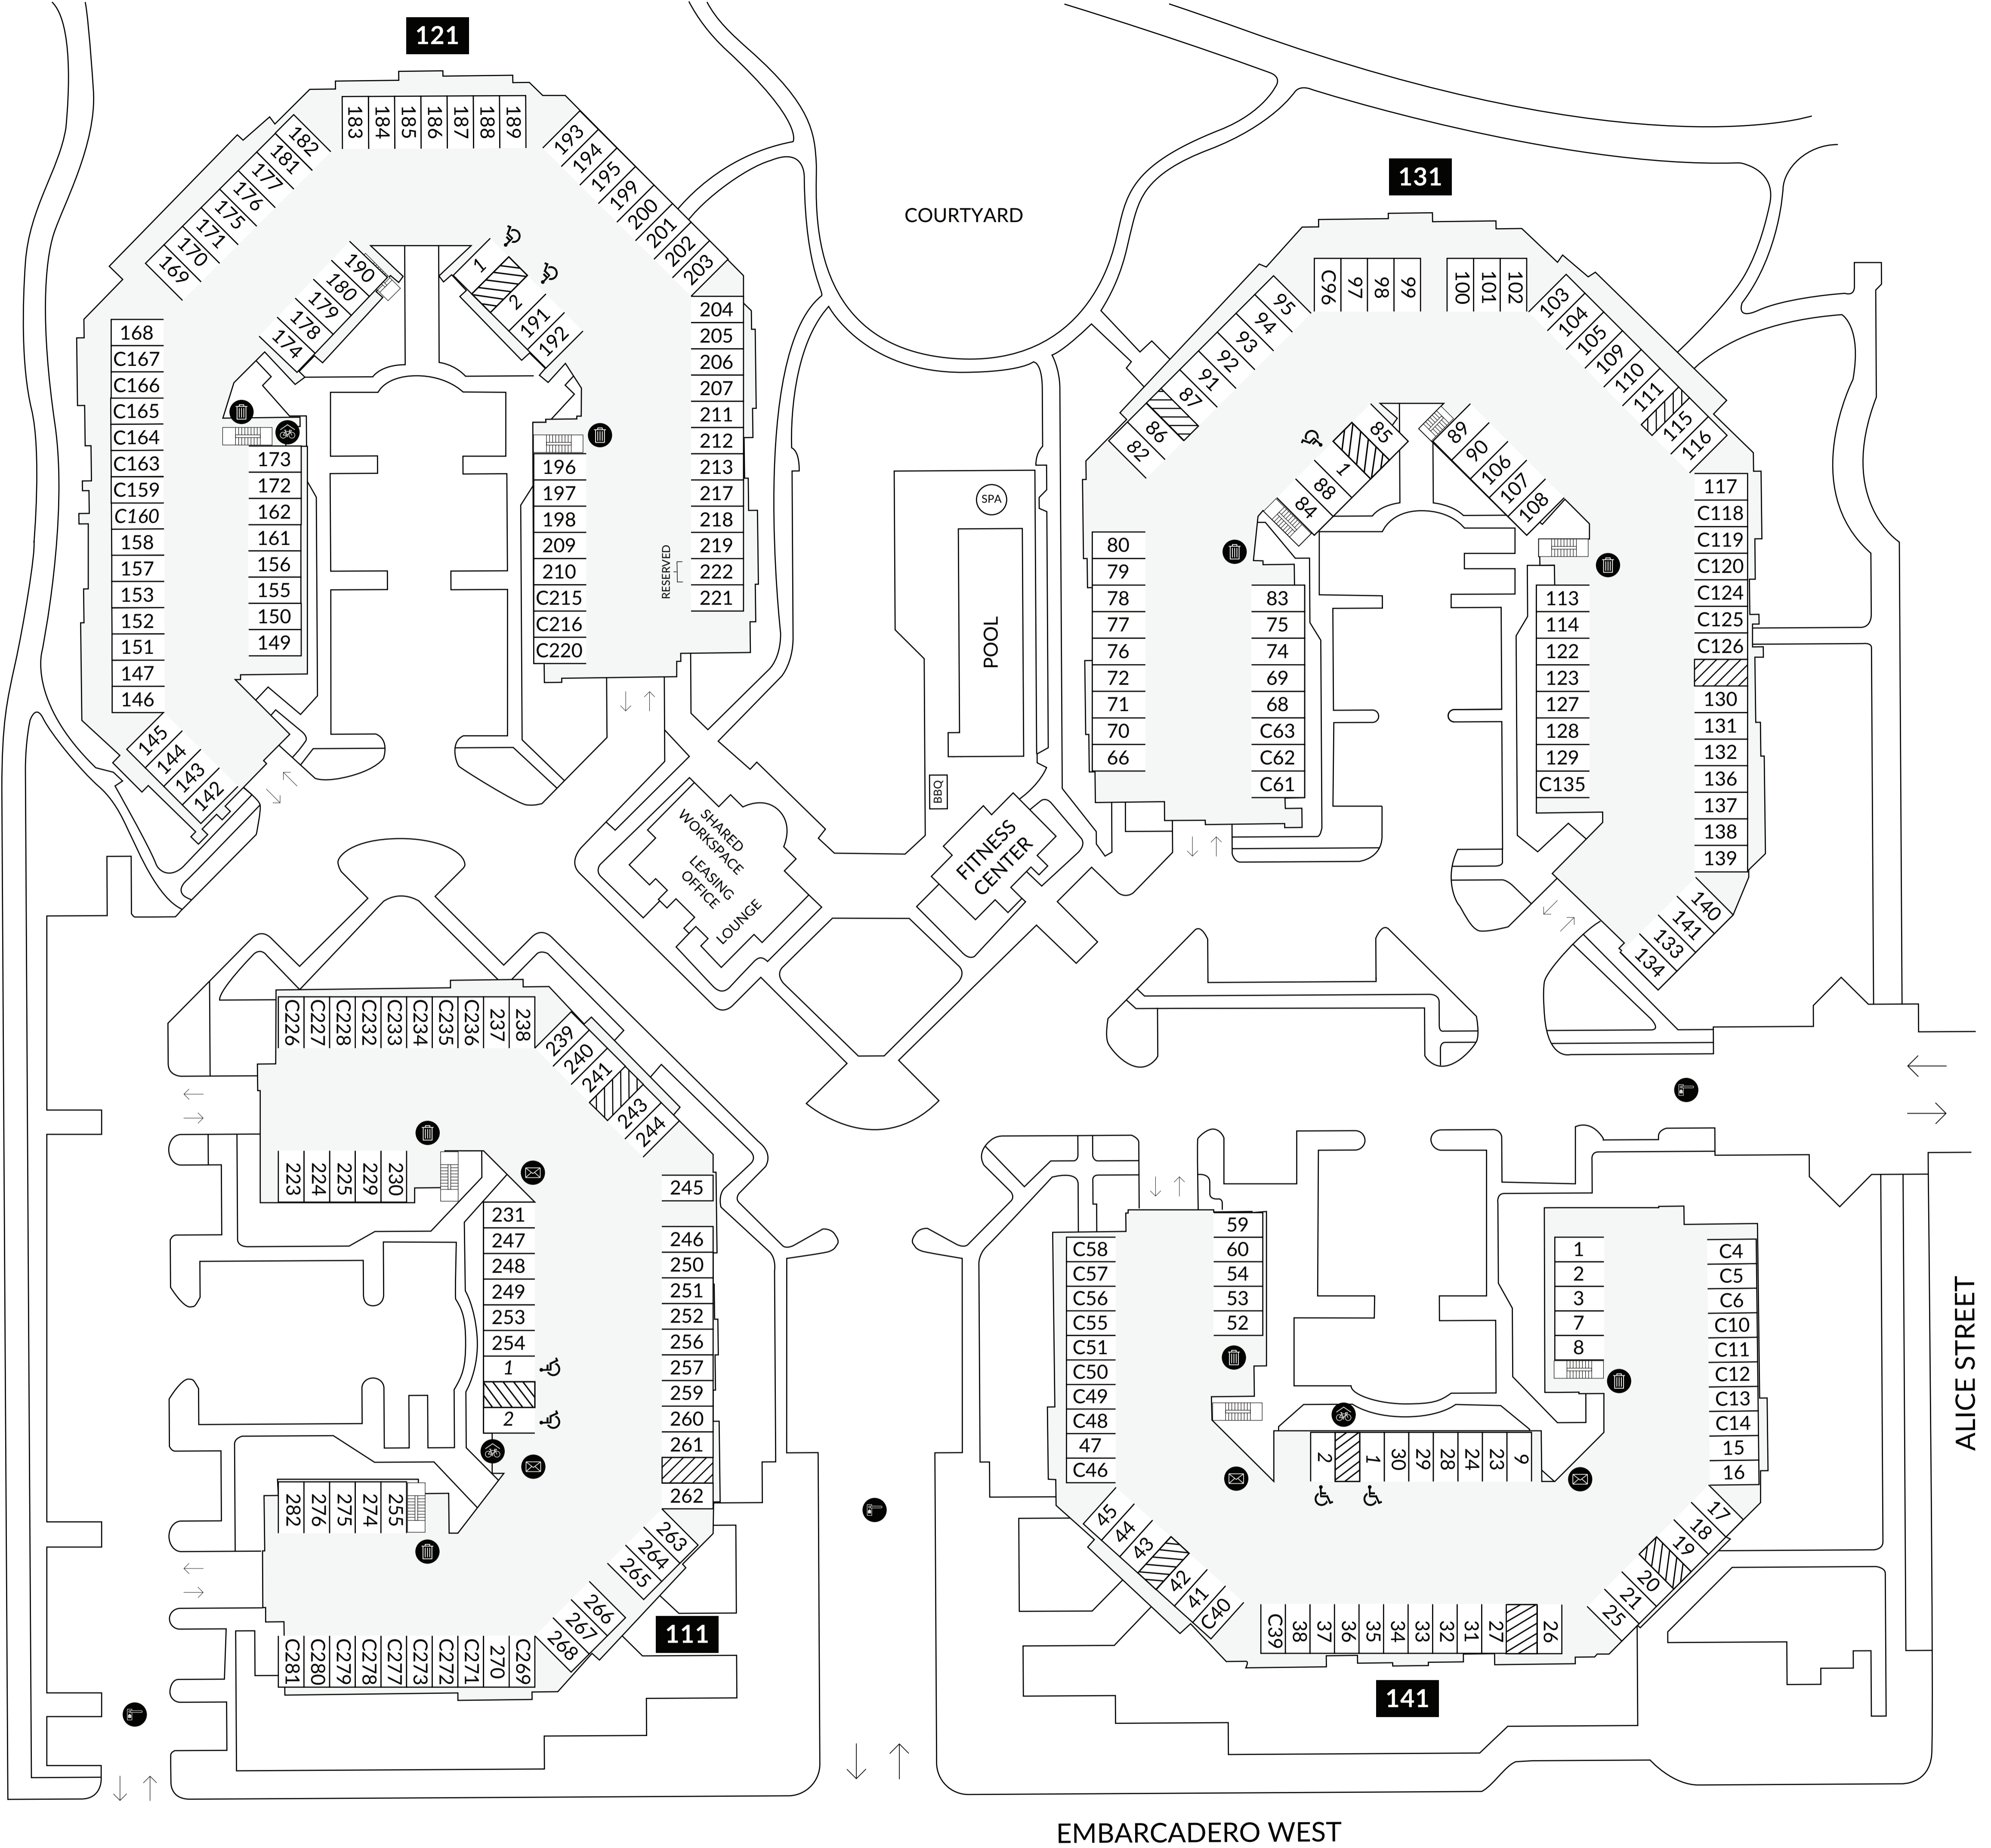

-  BIKE STORAGE
-  LOCKED GATE
-  MAIL
-  TRASH
-  ACCESSIBLE
-  FUTURE RESIDENT
-  RESERVED
-  STANDARD
-  COMPACT

OP

P1

-  BIKE STORAGE
-  LOCKED GATE
-  MAIL
-  TRASH
-  ACCESSIBLE
-  FUTURE RESIDENT
-  RESERVED
-  STANDARD
-  COMPACT