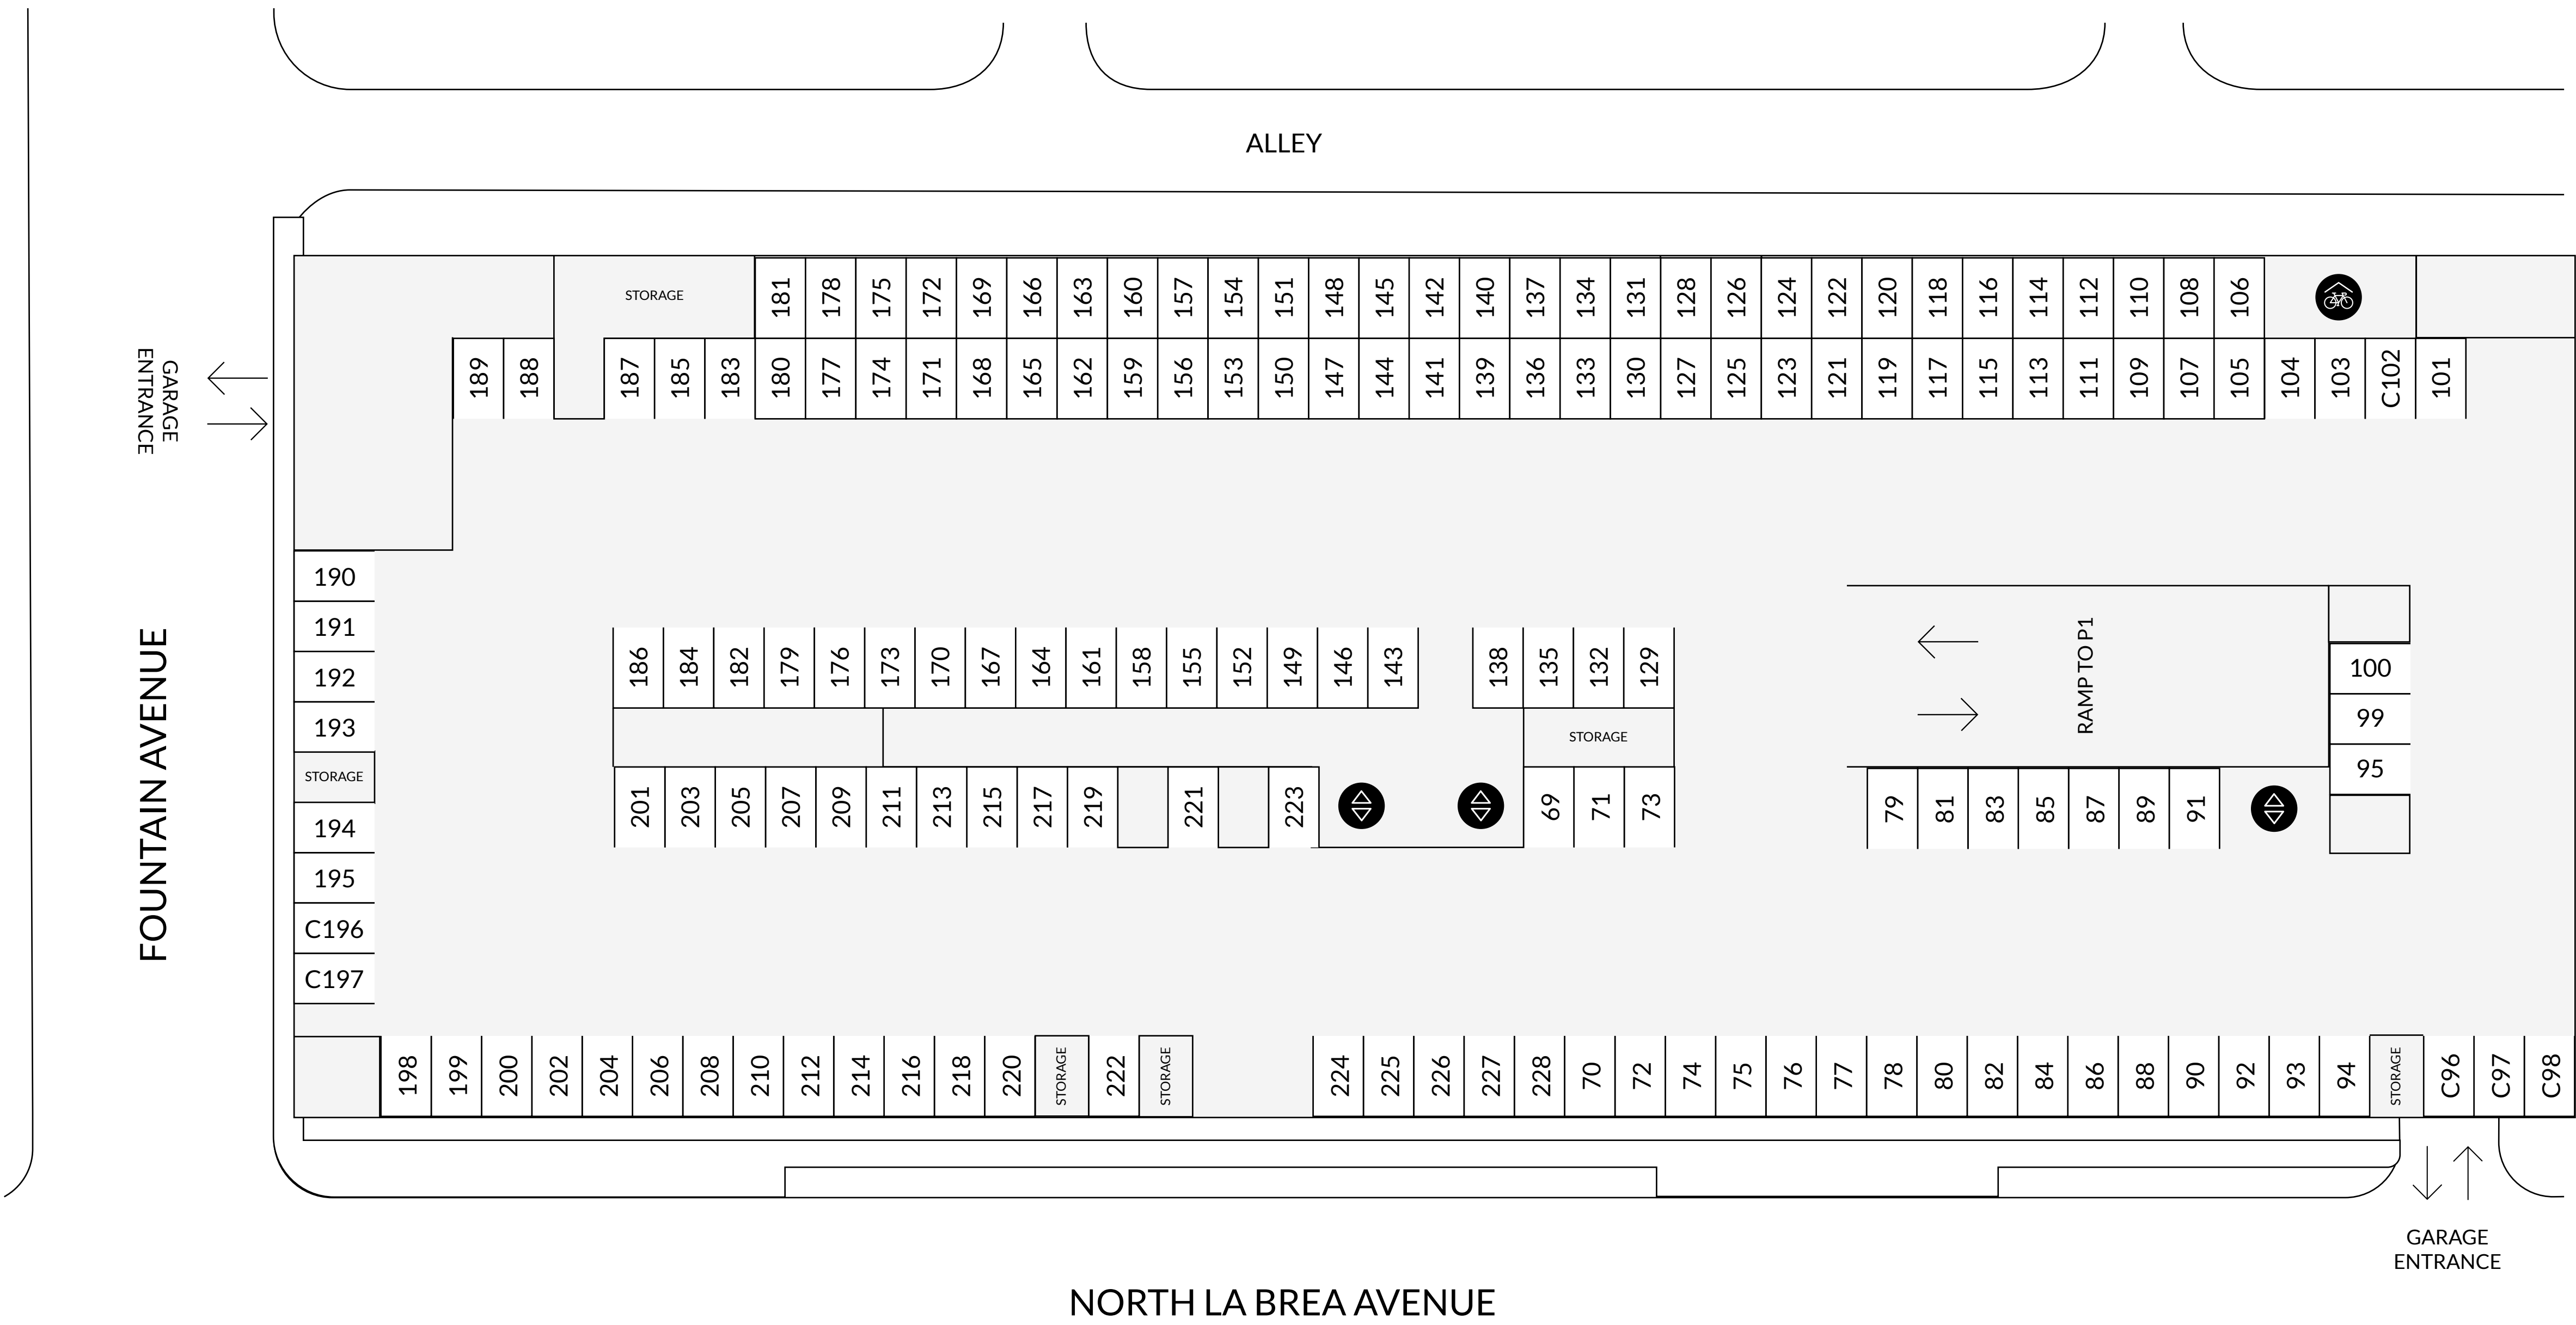

-  BIKE STORAGE
-  ELEVATOR
-  LOCKED GATE
-  UNLOCKED GATE
-  ACCESSIBLE
-  FUTURE RESIDENT
-  STANDARD
-  TANDEM PARKING
- C** COMPACT
- EV** EV CHARGING

G

-  BIKE STORAGE
-  ELEVATOR
-  LOCKED GATE
-  UNLOCKED GATE
-  ACCESSIBLE
-  FUTURE RESIDENT
-  STANDARD
-  TANDEM PARKING
- C** COMPACT
- EV** EV CHARGING

-  BIKE STORAGE
-  ELEVATOR
-  LOCKED GATE
-  UNLOCKED GATE
-  ACCESSIBLE
-  FUTURE RESIDENT
-  STANDARD
-  TANDEM PARKING
- C** COMPACT
- EV** EV CHARGING