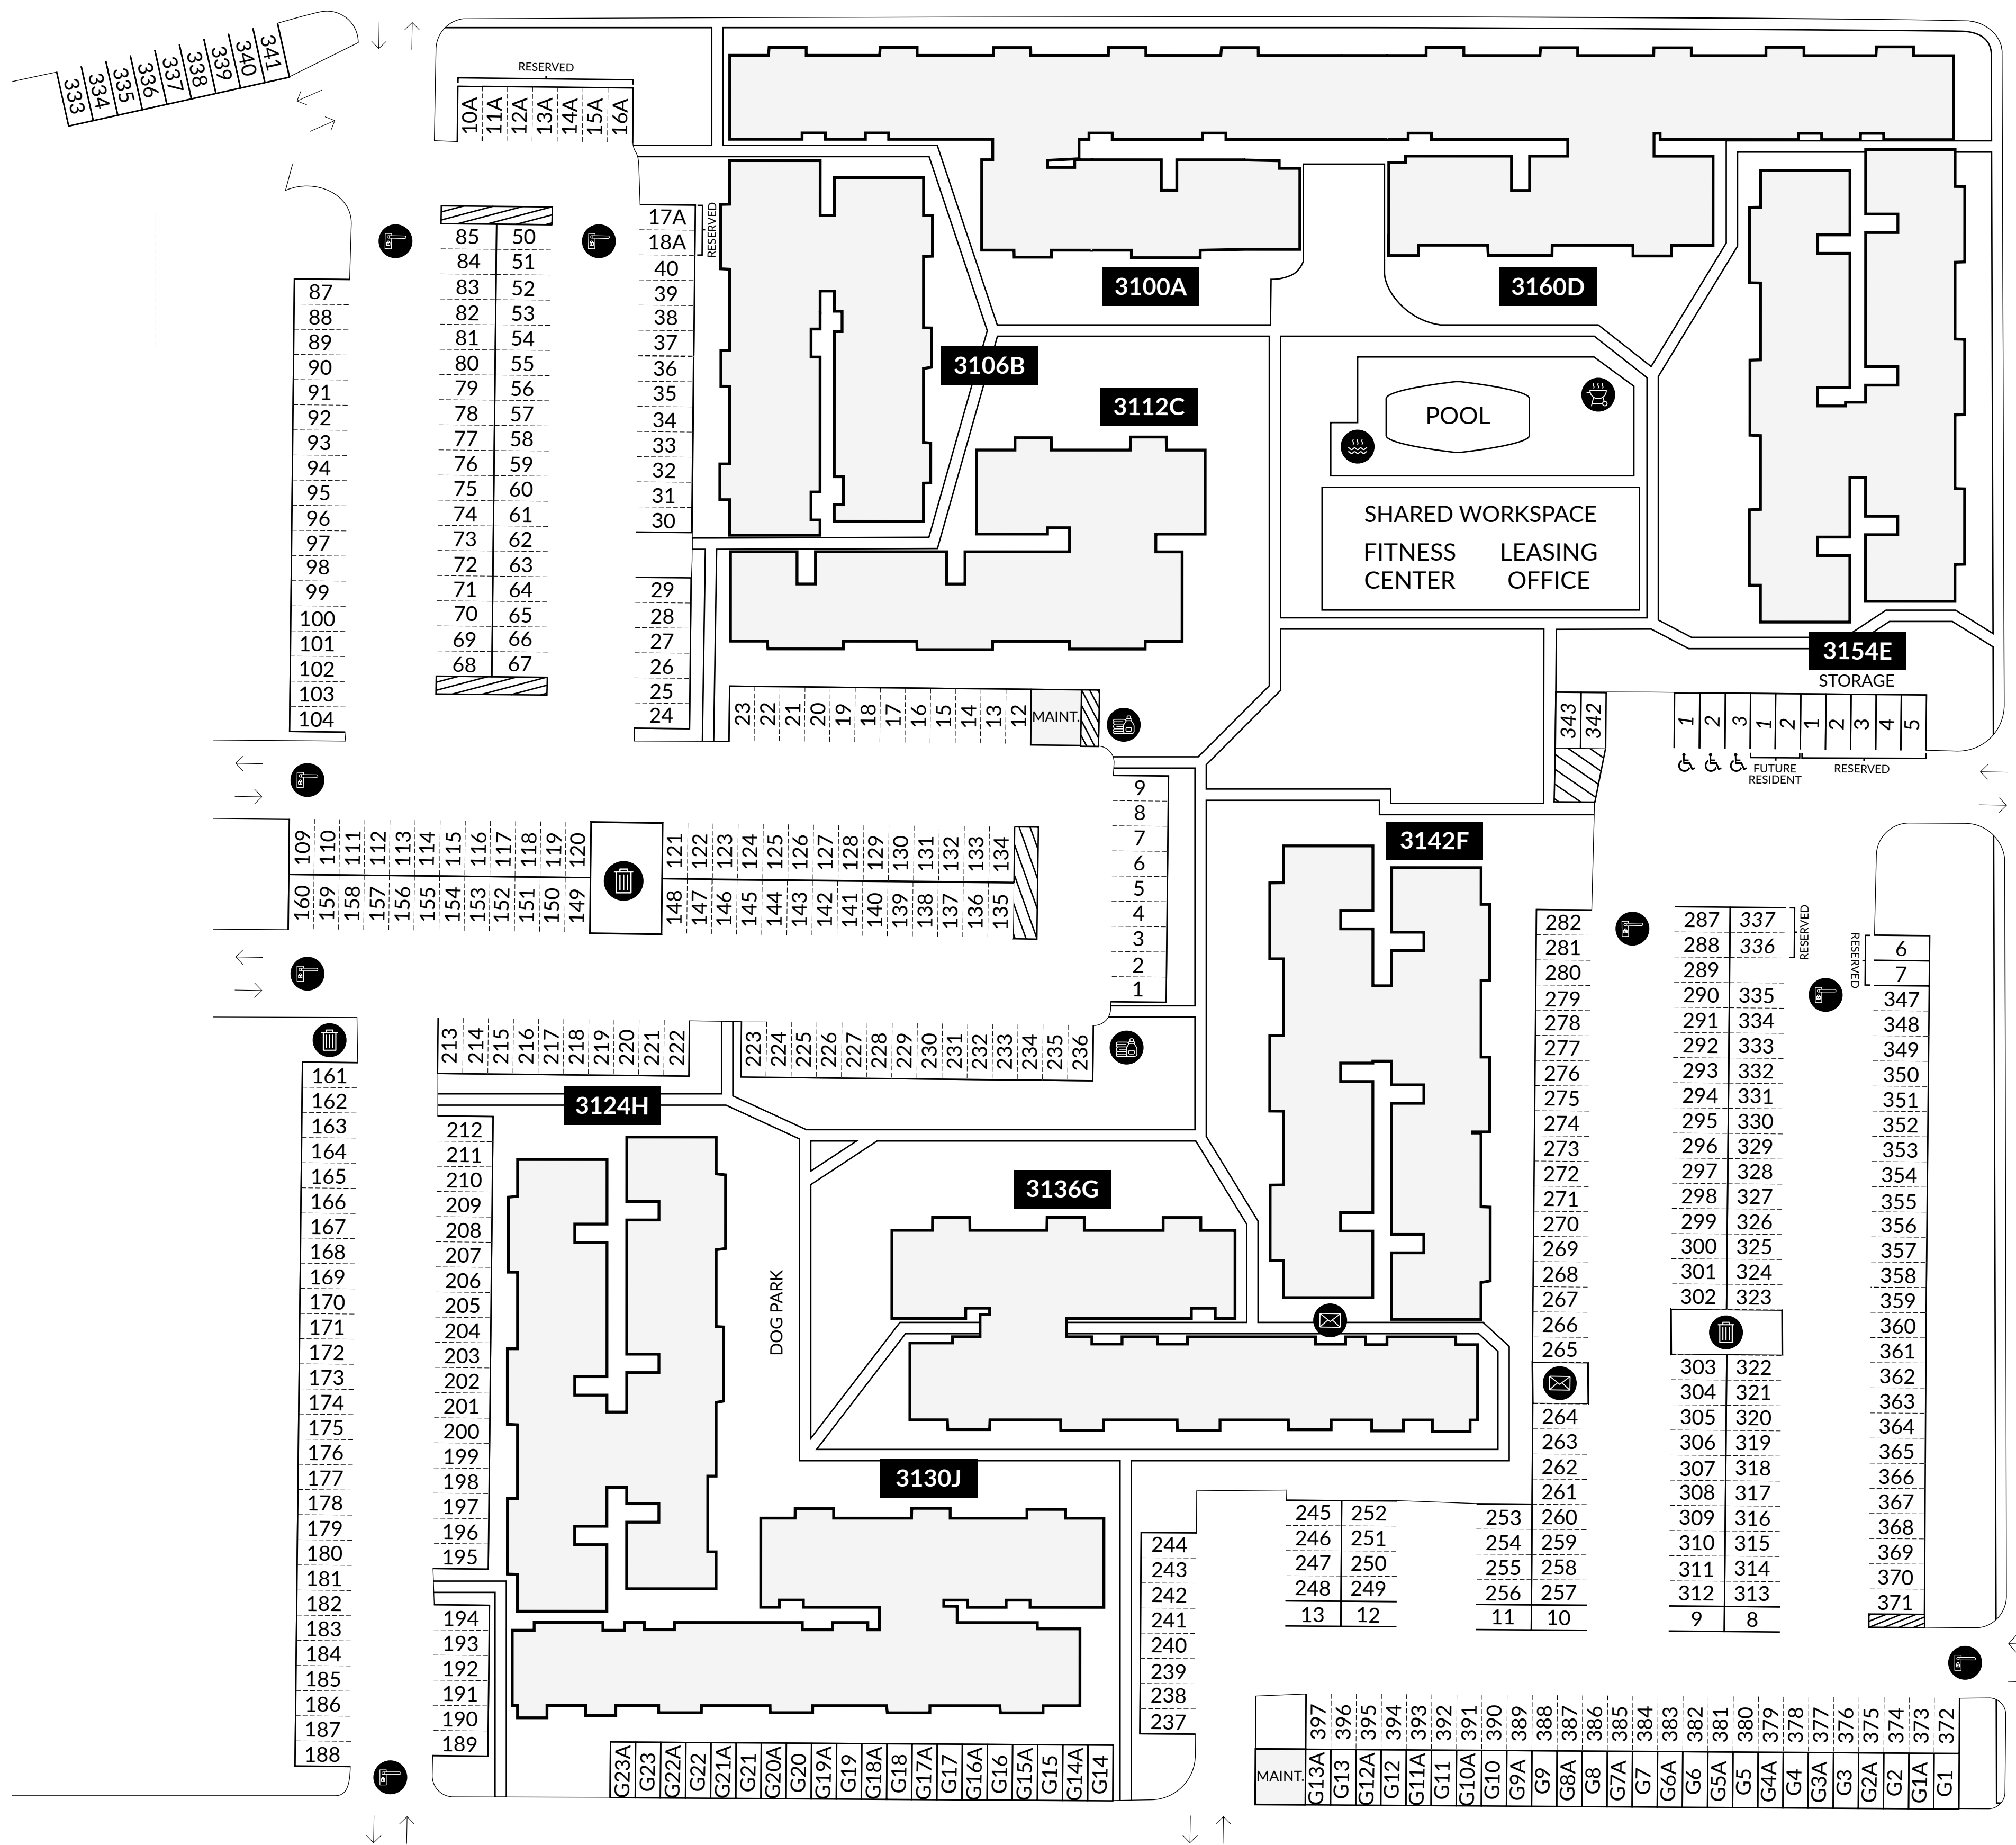

YORBA LINDA BOULEVARD

SAPPHIRE ROAD

-  BBQ
-  LAUNDRY
-  LOCKED GATE
-  MAIL
-  SPA
-  TRASH
-  ACCESSIBLE
-  CARPORT
-  FUTURE RESIDENT
-  GARAGE
-  STANDARD