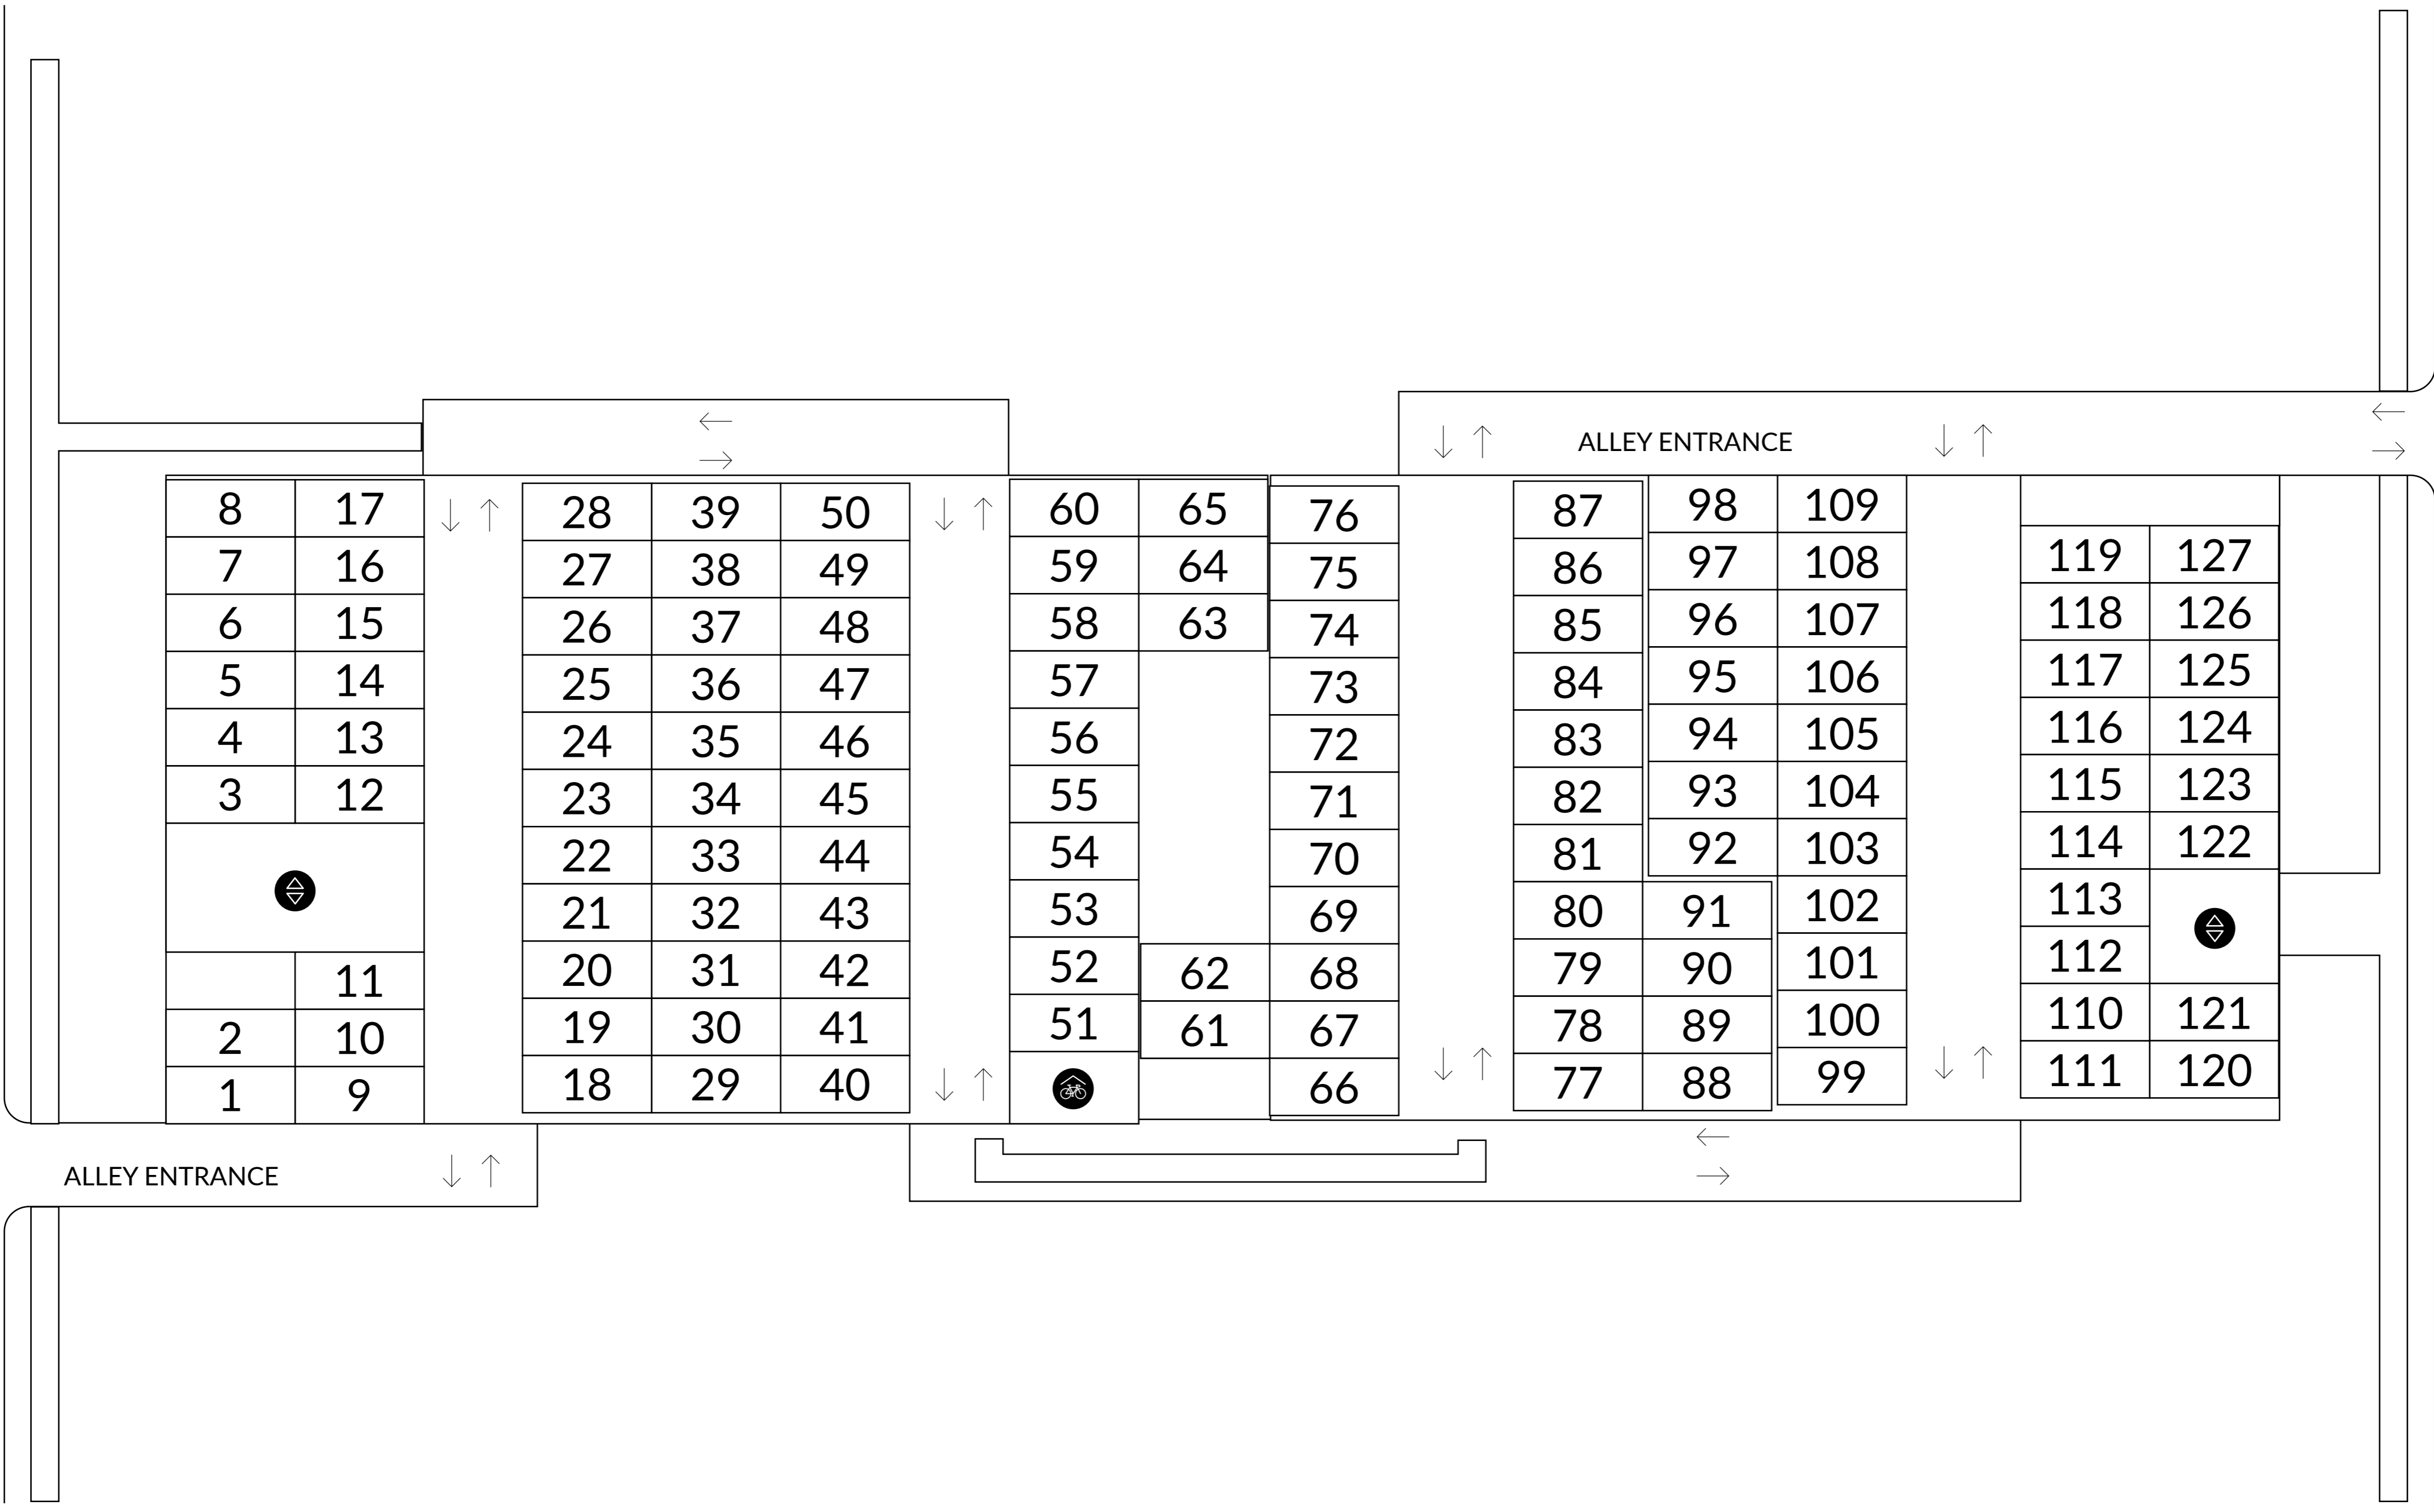

S MADISON AVE

EL MOLINO AVE

-  BBQ
-  BIKE STORAGE
-  ELEVATOR
-  FITNESS CENTER
-  LAUNDRY
-  TRASH

-  STANDARD
-  TANDEM PARKING

P1