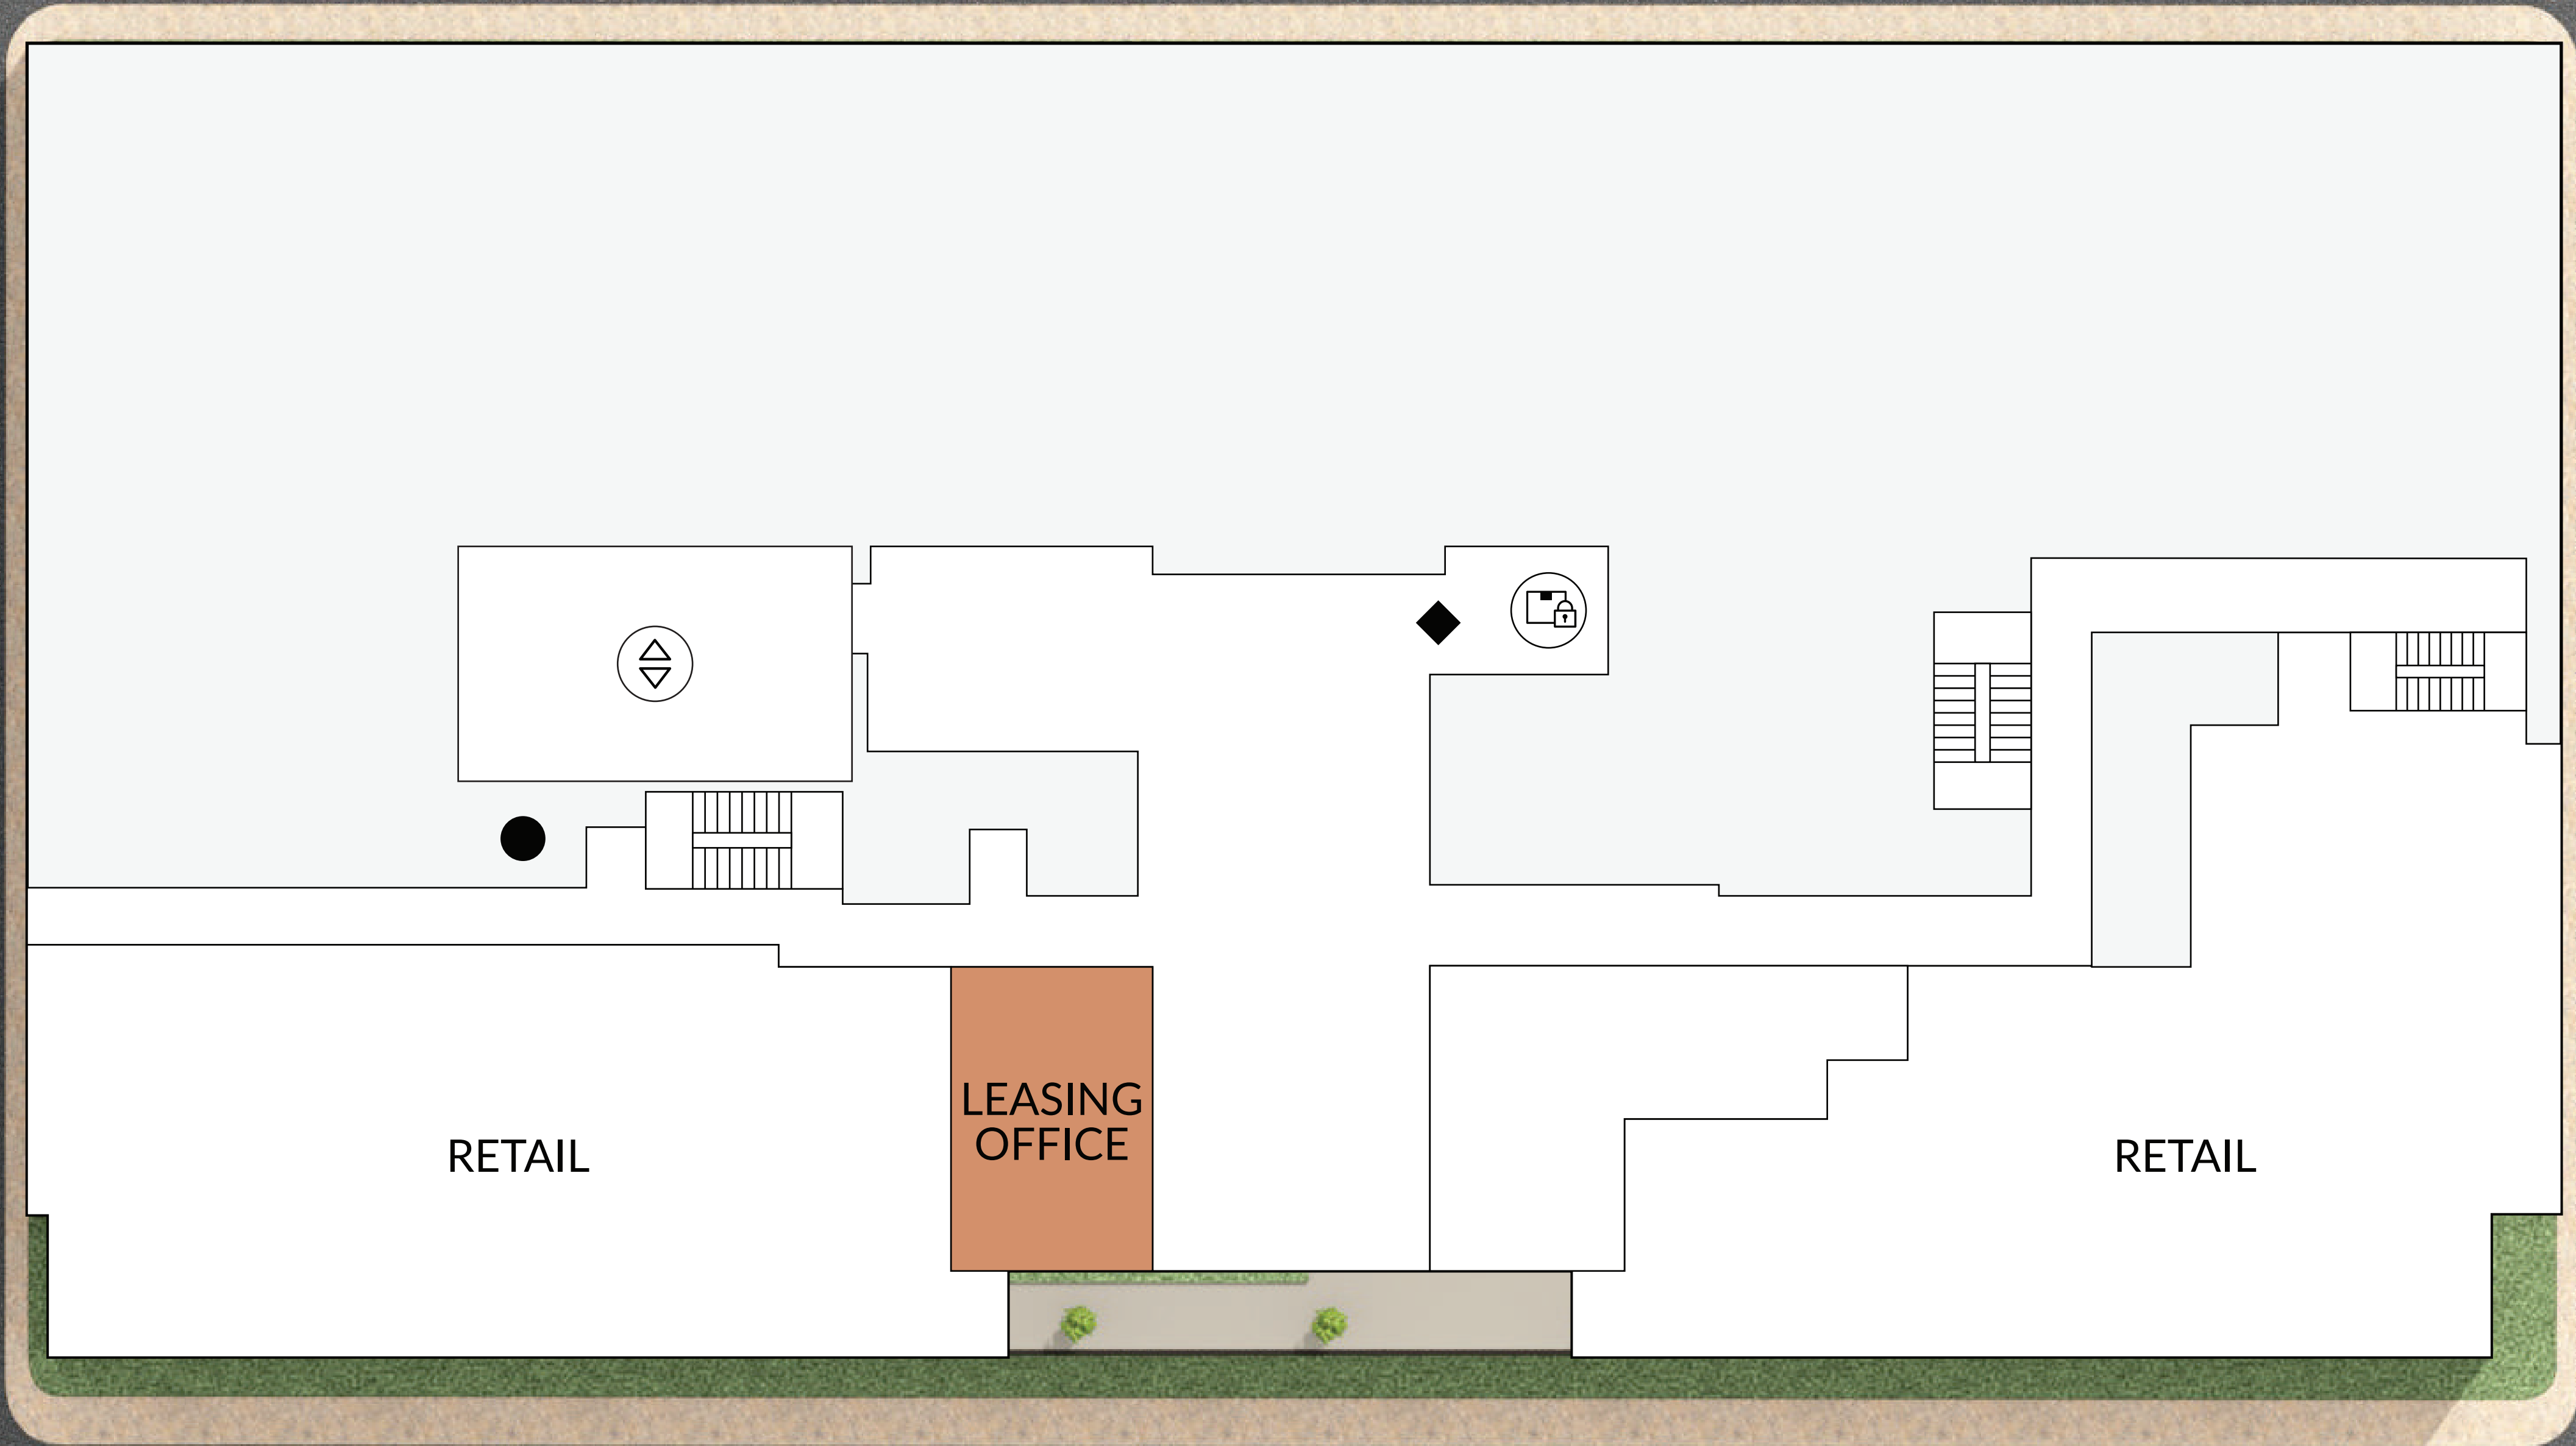

23RD STREET

WEBSTER STREET

VALDEZ STREET

GRAND AVENUE

FLOOR 1

	BBQ		ACCESSIBLE (GARAGE)
	ELEVATOR		STANDARD (GARAGE)
	PACKAGES	CL	CARLIFT (GARAGE)
	SPA	C	COMPACT (GARAGE)
	MAIL	EV	ELECTRIC VEHICLE (GARAGE)
	TRASH		

23RD STREET

WEBSTER STREET

VALDEZ STREET

GRAND AVENUE

- | | | | |
|--|----------|----|---------------------------|
| | BBQ | | ACCESSIBLE (GARAGE) |
| | ELEVATOR | | STANDARD (GARAGE) |
| | PACKAGES | CL | CARLIFT (GARAGE) |
| | SPA | C | COMPACT (GARAGE) |
| | MAIL | EV | ELECTRIC VEHICLE (GARAGE) |
| | TRASH | | |

FLOORS 6-15

23RD STREET

WEBSTER STREET

VALDEZ STREET

GRAND AVENUE

	BBQ		ACCESSIBLE (GARAGE)
	ELEVATOR		STANDARD (GARAGE)
	PACKAGES	CL	CARLIFT (GARAGE)
	SPA	C	COMPACT (GARAGE)
	MAIL	EV	ELECTRIC VEHICLE (GARAGE)
	TRASH		

FLOORS 16-21

23RD STREET

WEBSTER STREET

VALDEZ STREET

GRAND AVENUE

	BBQ		ACCESSIBLE (GARAGE)
	ELEVATOR		STANDARD (GARAGE)
	PACKAGES		CALIFT (GARAGE)
	SPA		COMPACT (GARAGE)
	MAIL		ELECTRIC VEHICLE (GARAGE)
	TRASH		