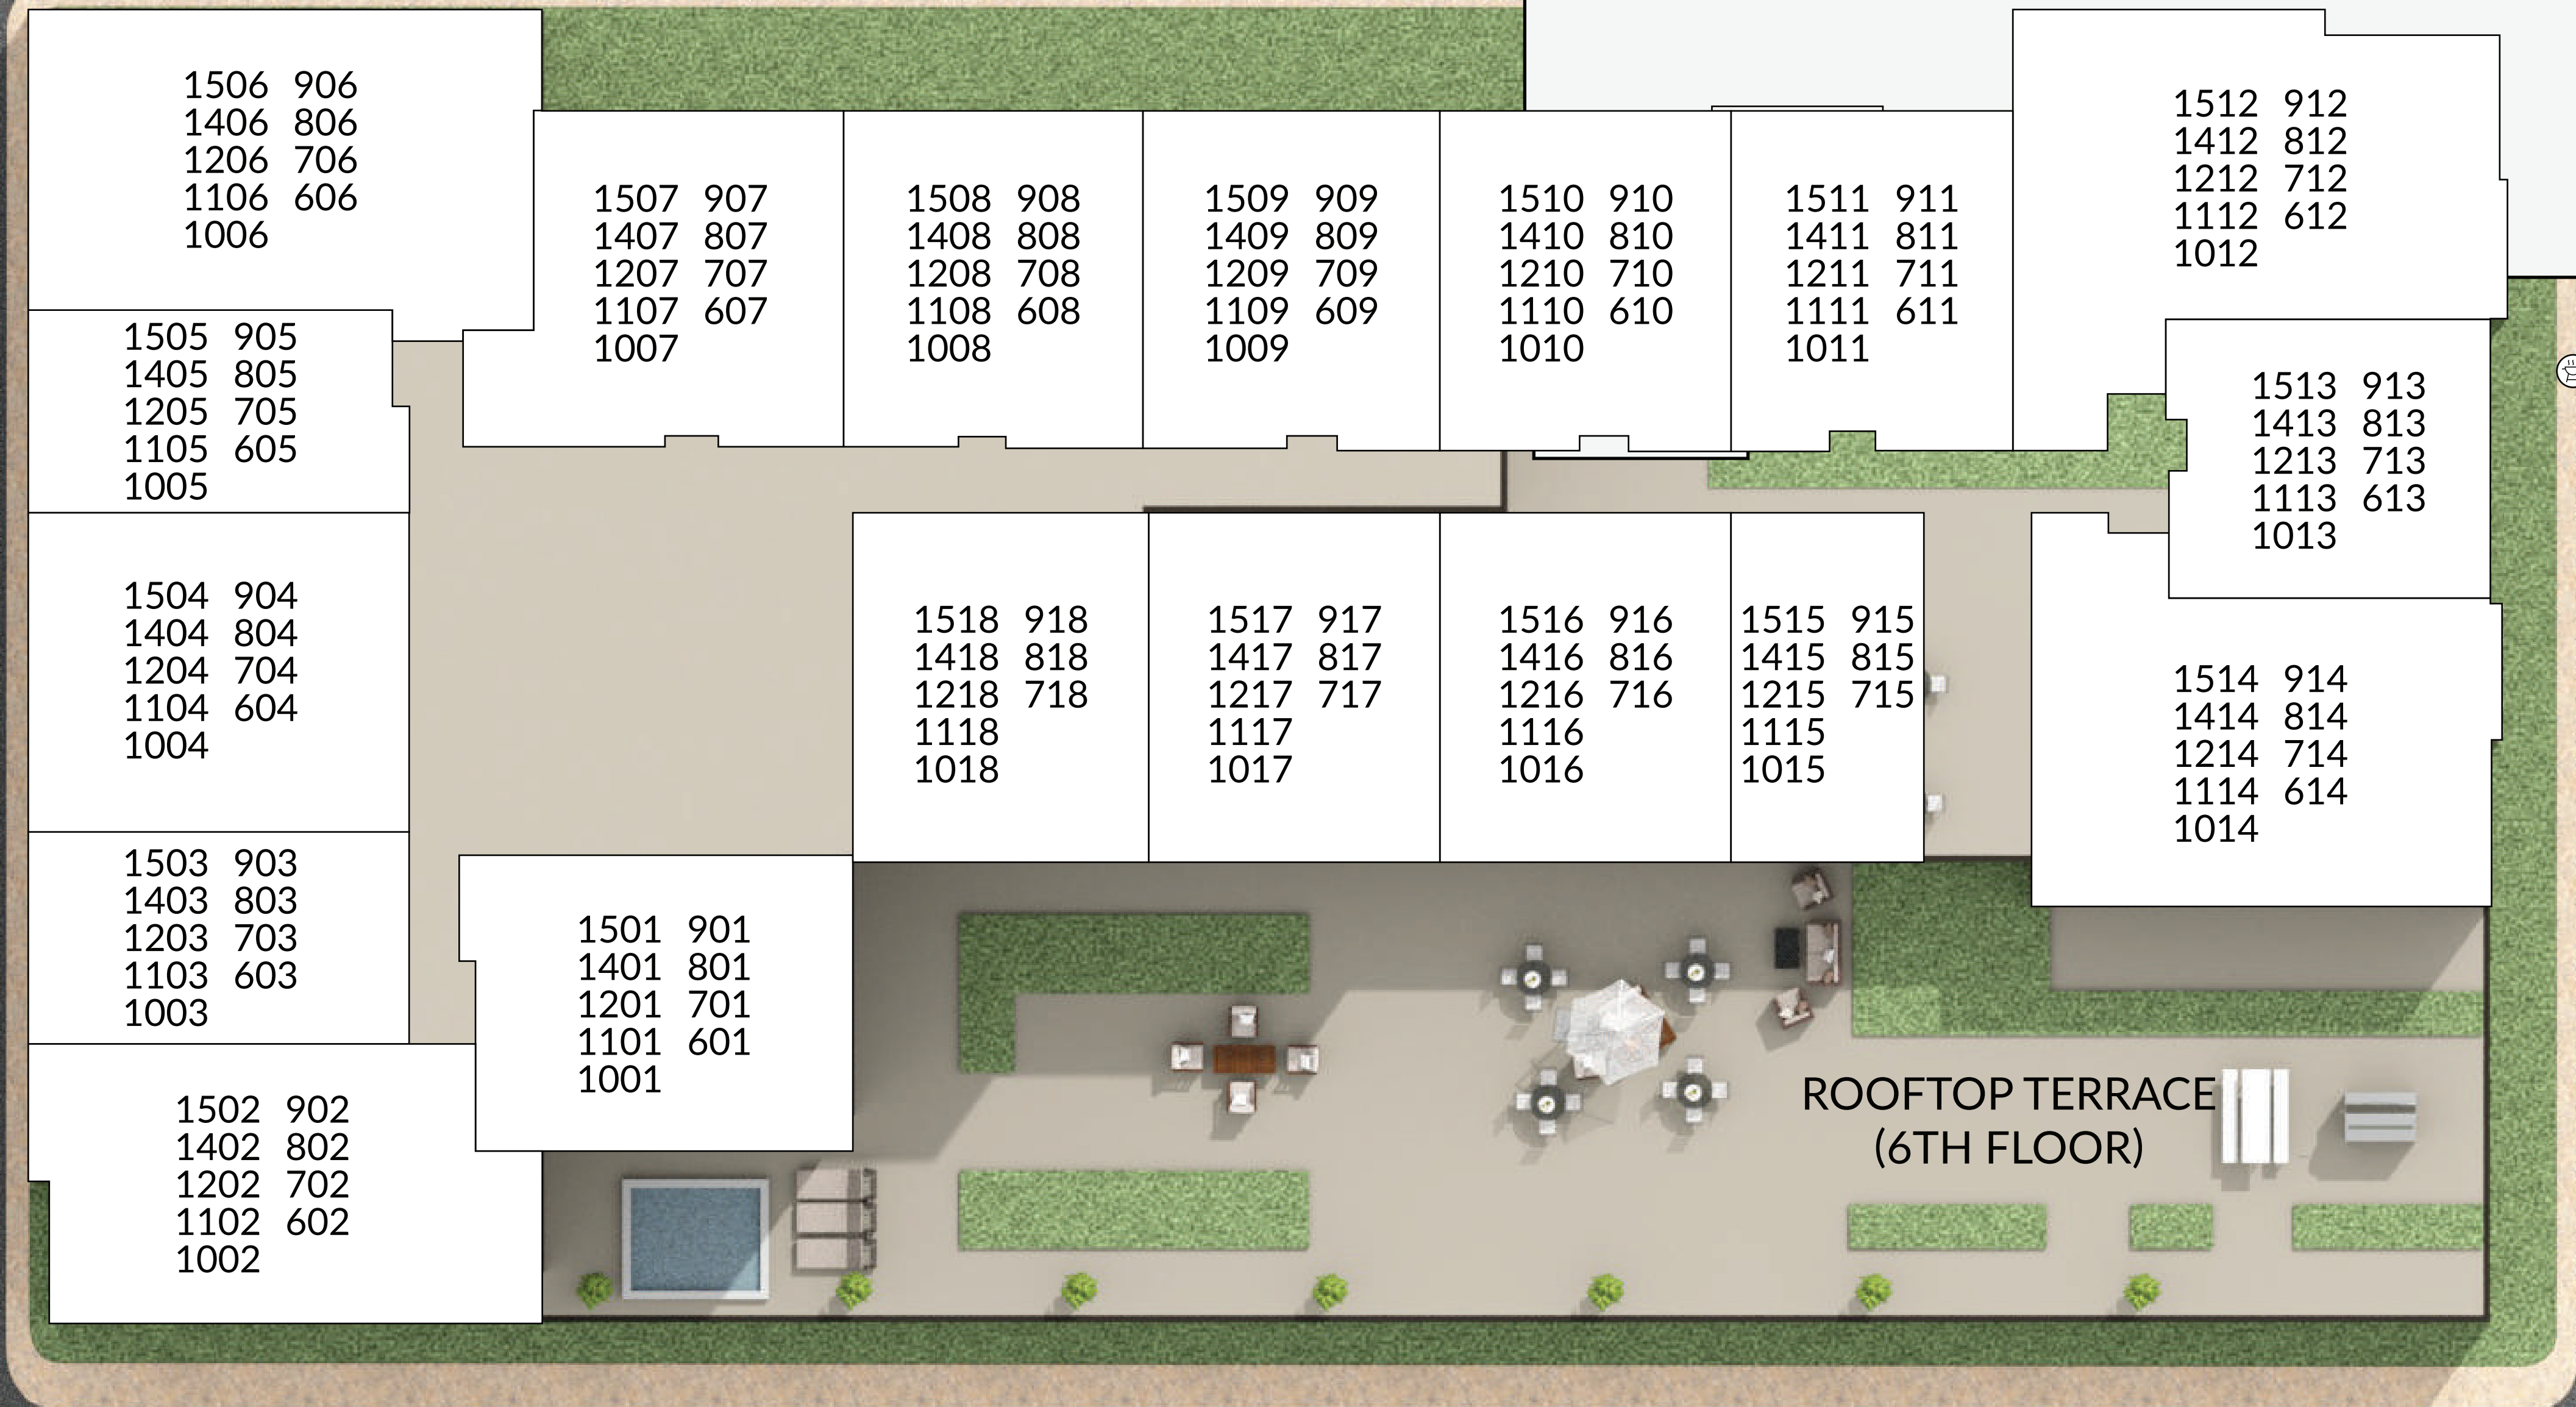

23RD STREET

WEBSTER STREET

VALDEZ STREET

GRAND AVENUE

	BBQ		ACCESSIBLE (GARAGE)
	ELEVATOR		STANDARD (GARAGE)
	PACKAGES	CL	CARLIFT (GARAGE)
	SPA	C	COMPACT (GARAGE)
	MAIL	EV	ELECTRIC VEHICLE (GARAGE)
	TRASH		

FLOORS 6-15