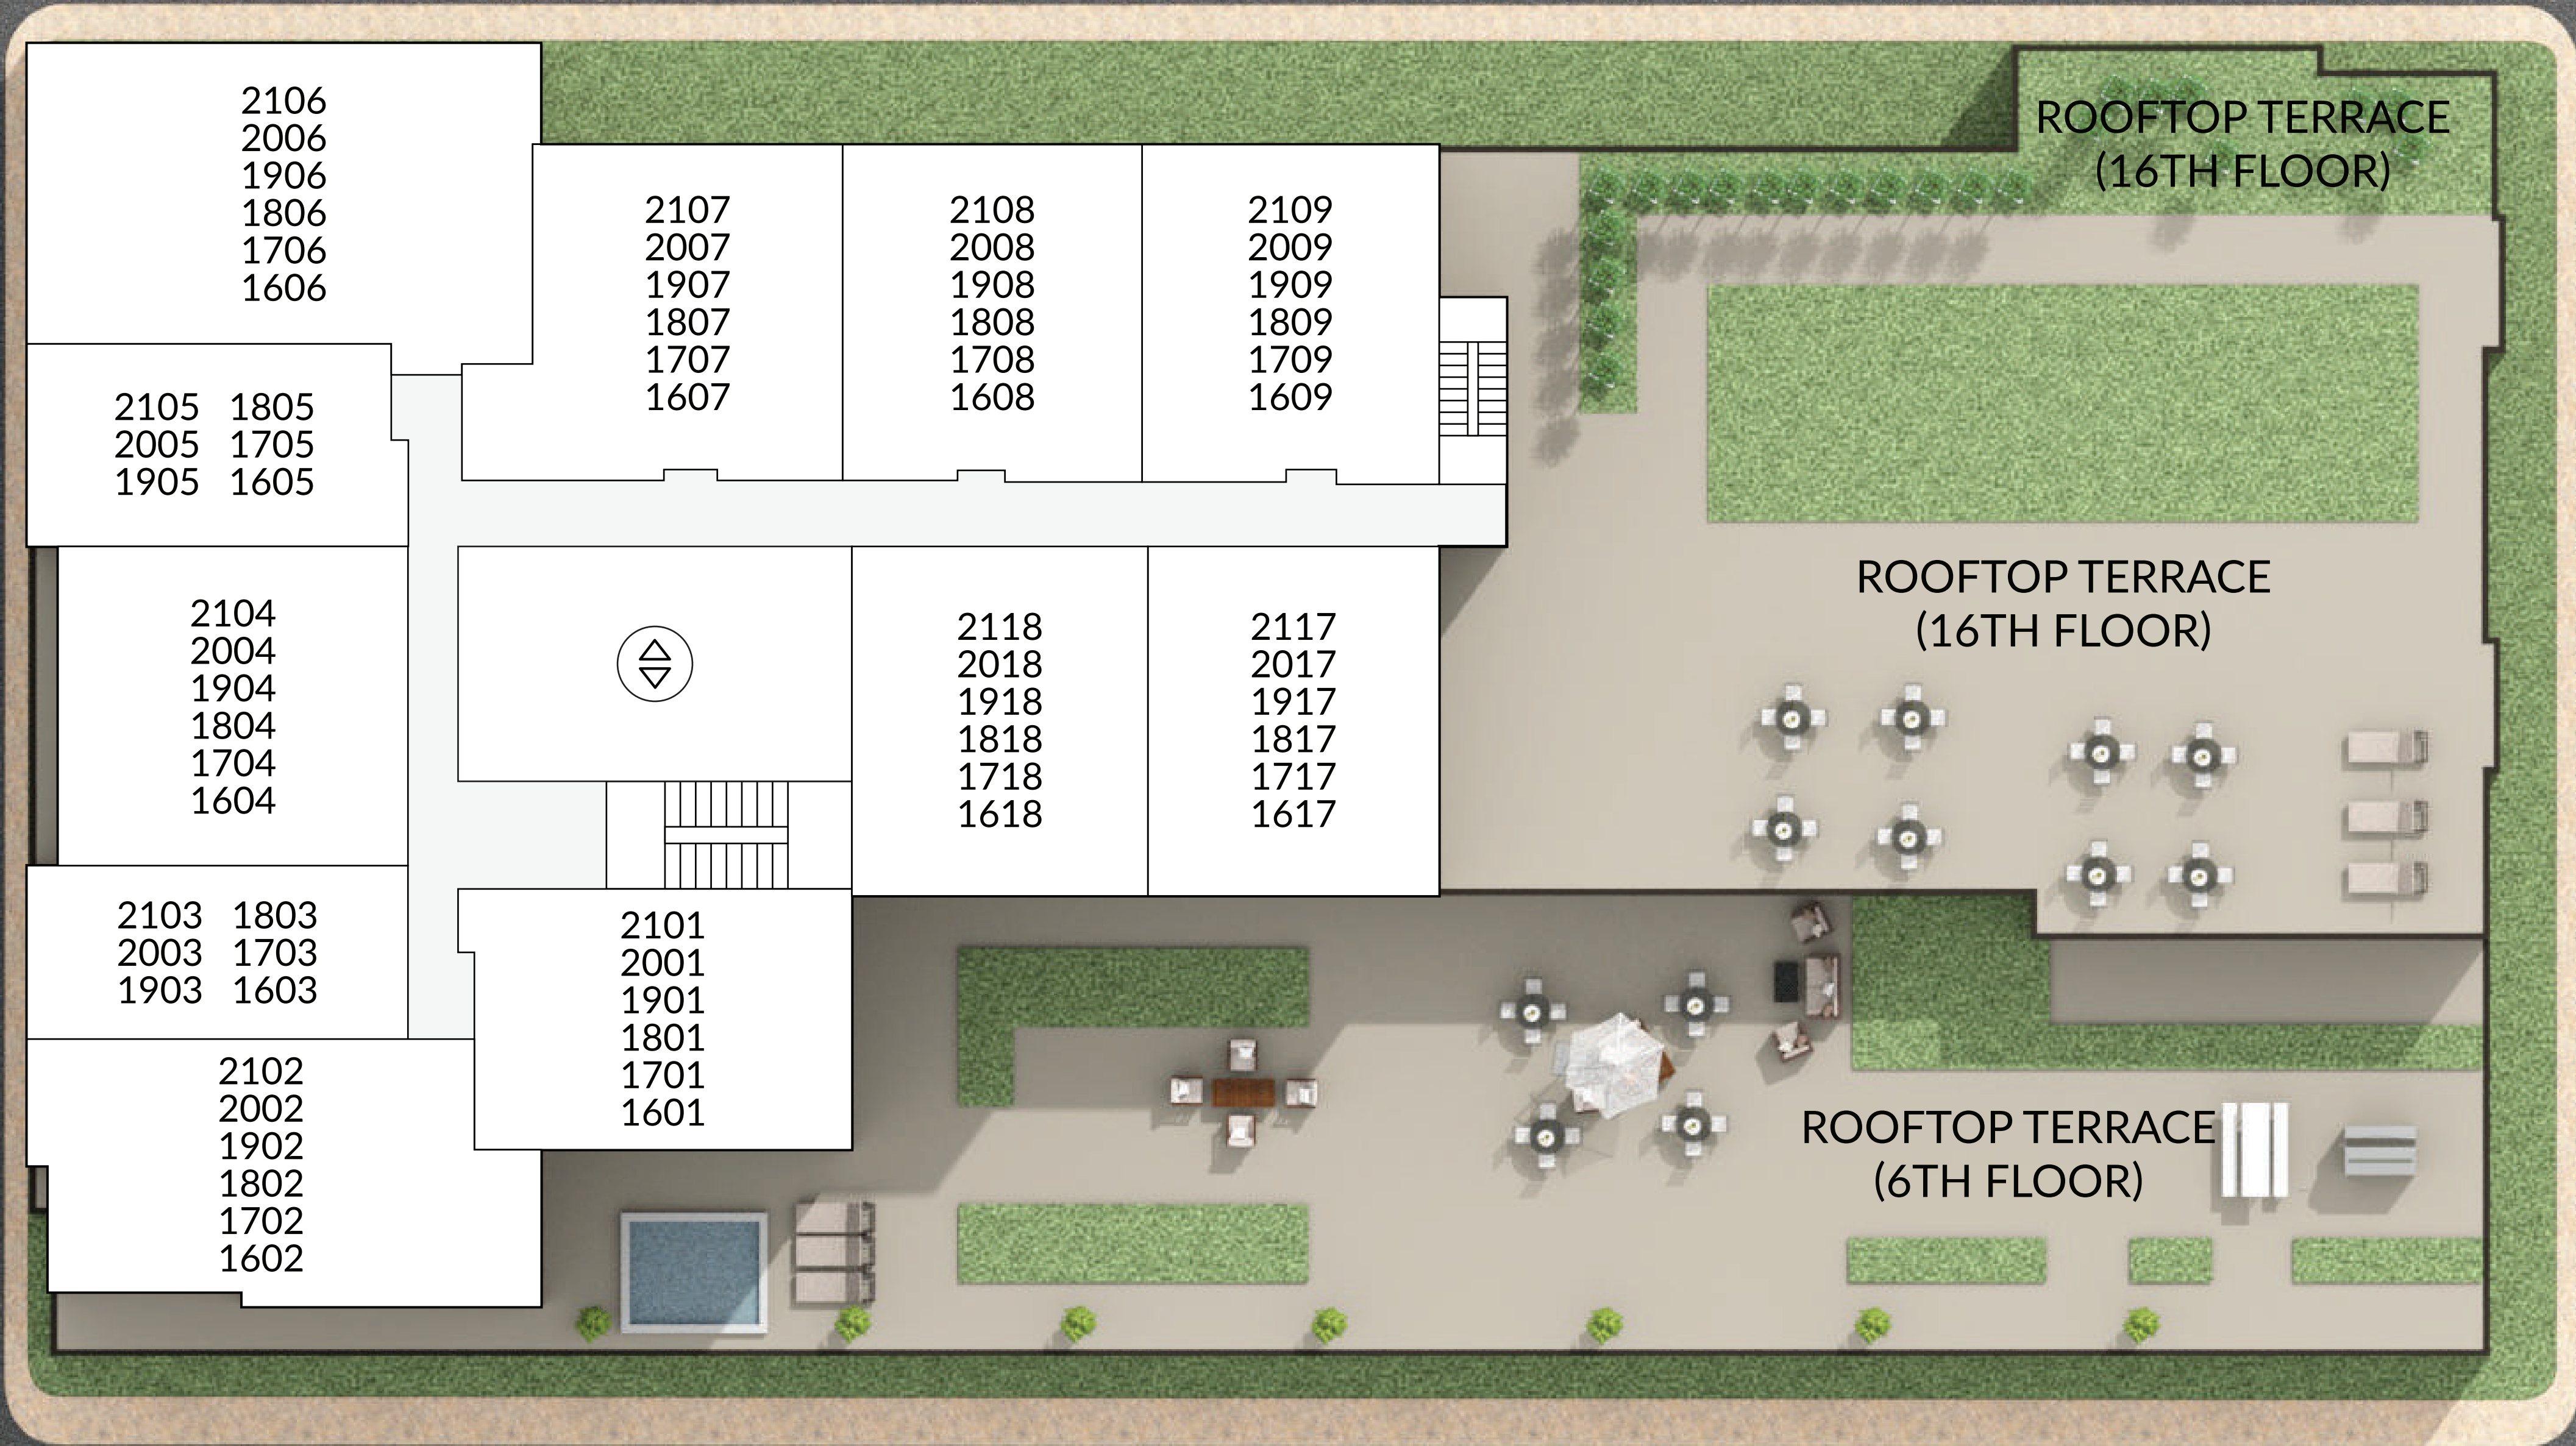

FLOORS 6-15

23RD STREET

WEBSTER STREET

VALDEZ STREET

GRAND AVENUE

	BBQ		ACCESSIBLE (GARAGE)
	ELEVATOR		STANDARD (GARAGE)
	PACKAGES	CL	CARLIFT (GARAGE)
	SPA	C	COMPACT (GARAGE)
	MAIL	EV	ELECTRIC VEHICLE (GARAGE)
	TRASH		

FLOORS 16-21

23RD STREET

WEBSTER STREET

VALDEZ STREET

GRAND AVENUE

	BBQ		ACCESSIBLE (GARAGE)
	ELEVATOR		STANDARD (GARAGE)
	PACKAGES		CALIFT (GARAGE)
	SPA		COMPACT (GARAGE)
	MAIL		ELECTRIC VEHICLE (GARAGE)
	TRASH		

FLOORS 22-23