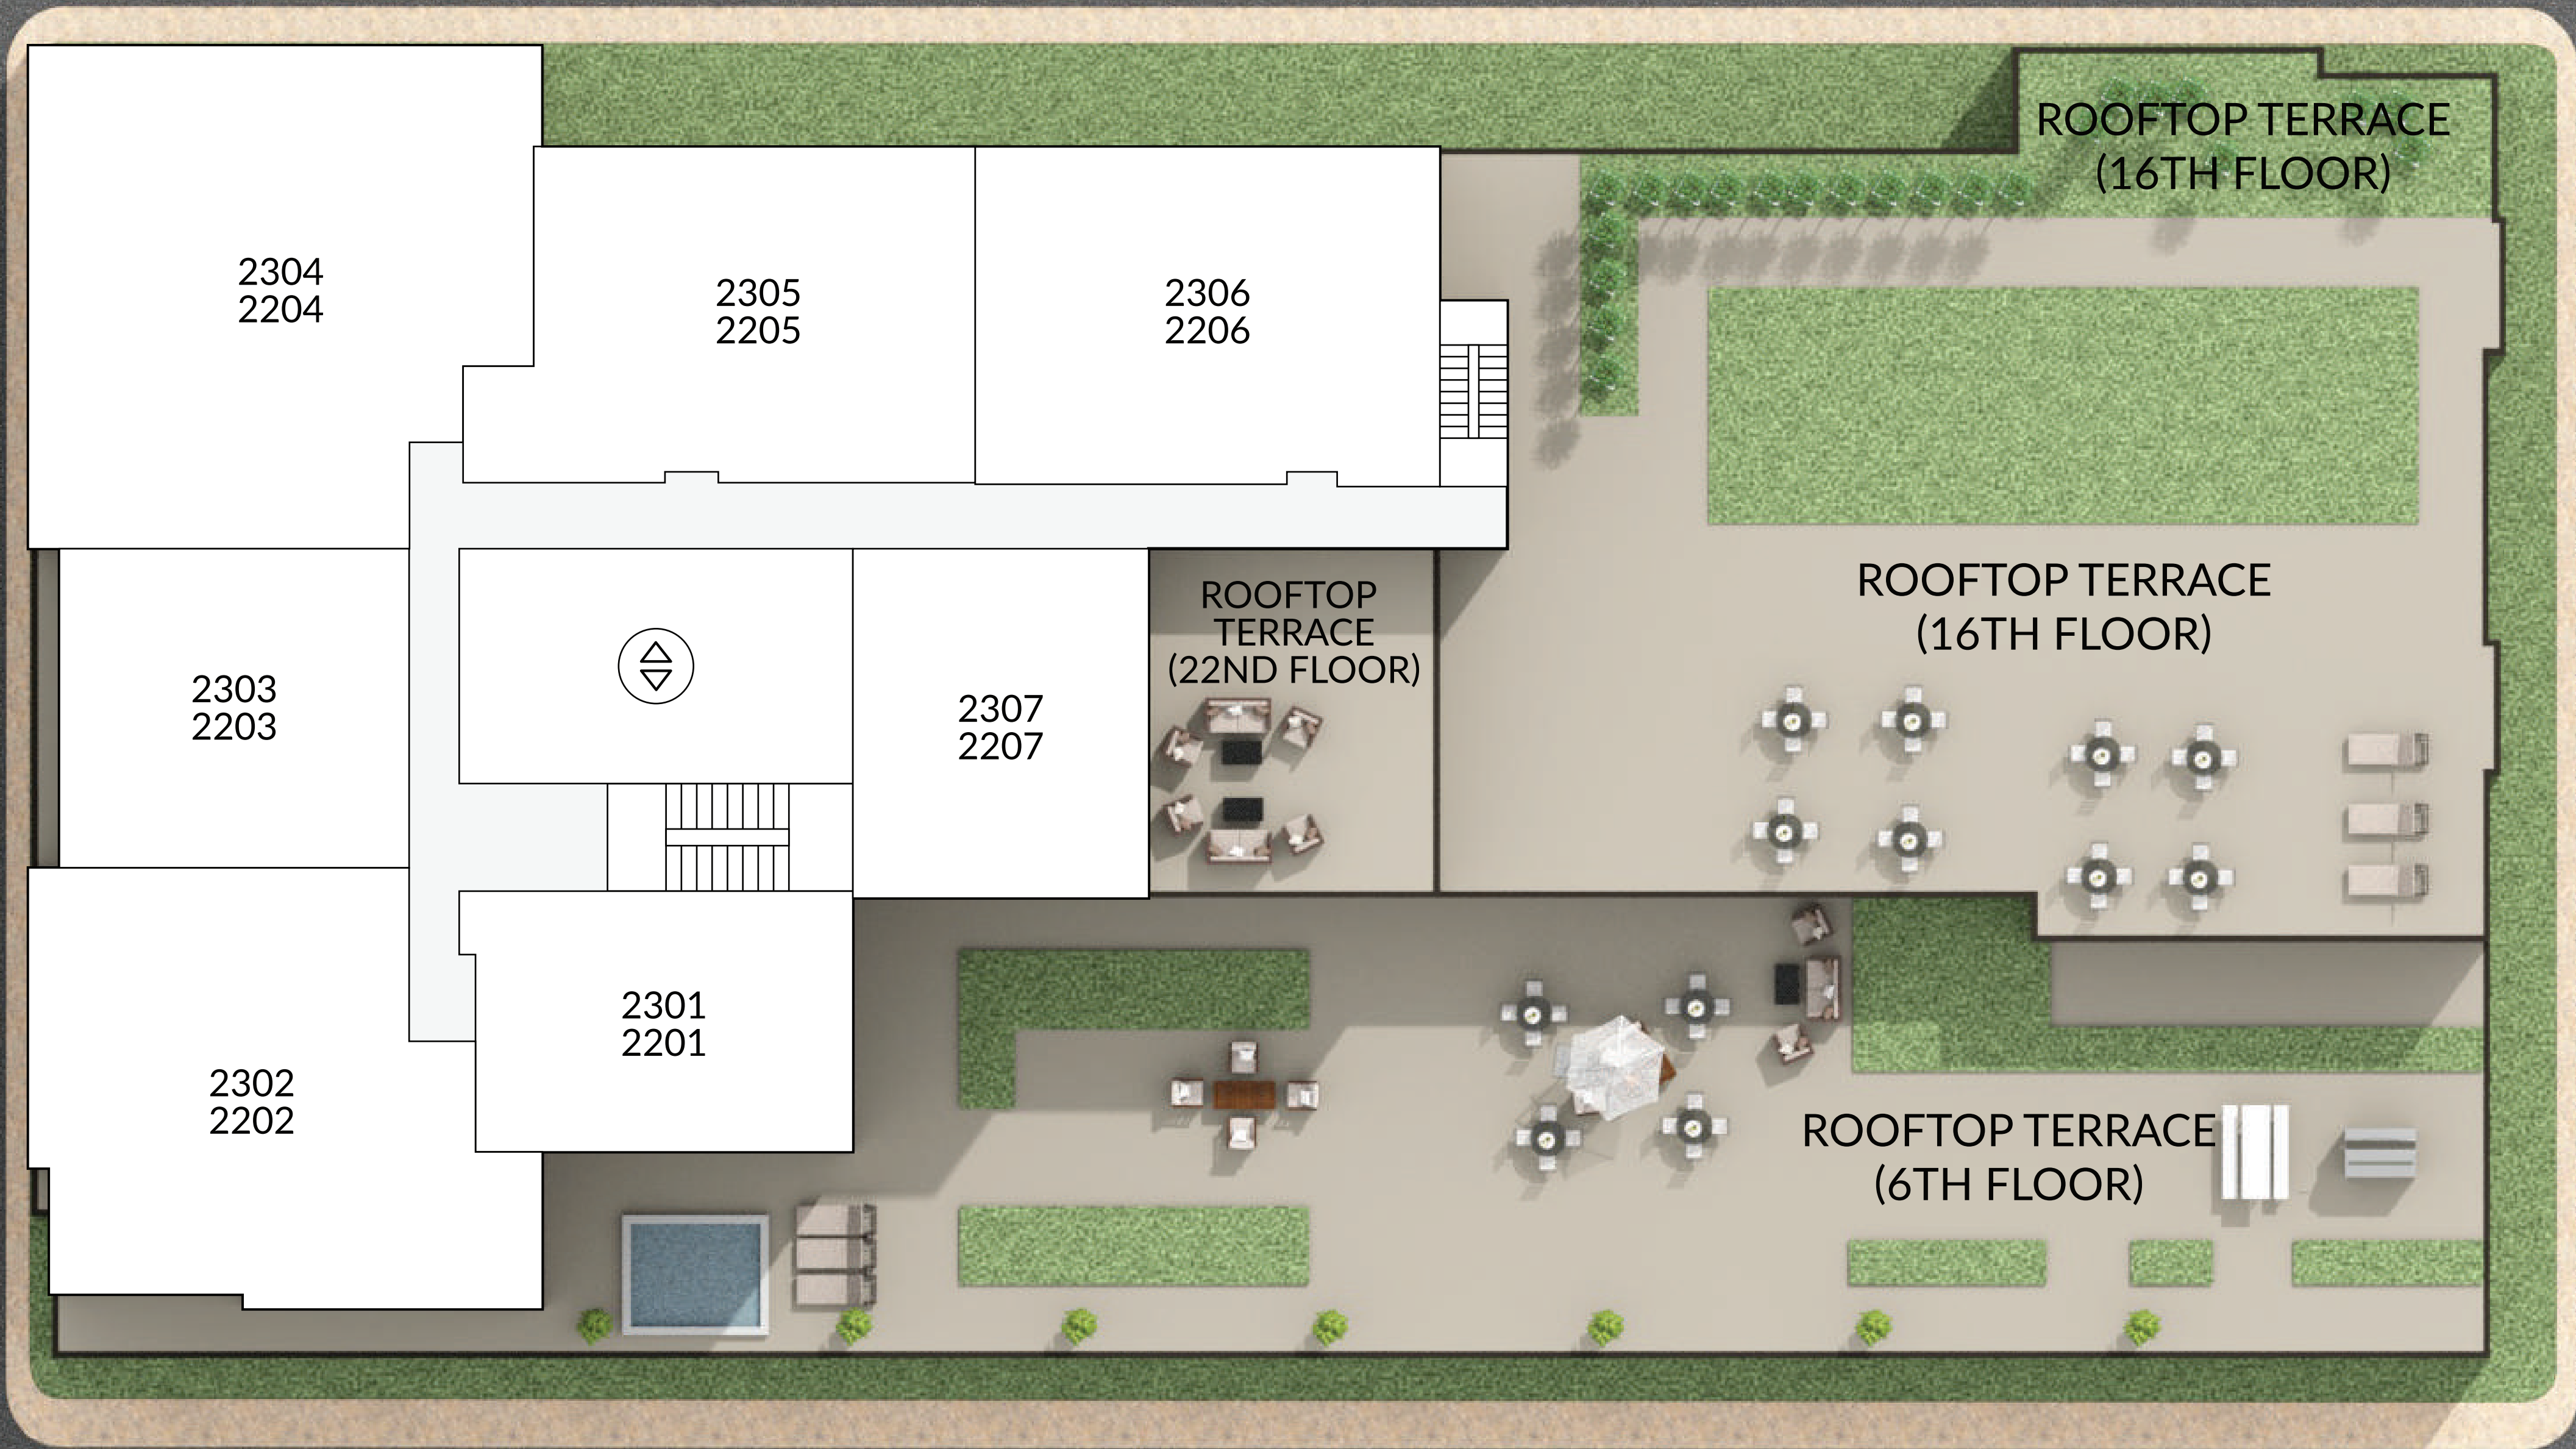

FLOORS 6-15

23RD STREET

WEBSTER STREET

VALDEZ STREET

GRAND AVENUE

	BBQ		ACCESSIBLE (GARAGE)
	ELEVATOR		STANDARD (GARAGE)
	PACKAGES	CL	CARLIFT (GARAGE)
	SPA	C	COMPACT (GARAGE)
	MAIL	EV	ELECTRIC VEHICLE (GARAGE)
	TRASH		

FLOORS 16-21

23RD STREET

WEBSTER STREET

VALDEZ STREET

GRAND AVENUE

	BBQ		ACCESSIBLE (GARAGE)
	ELEVATOR		STANDARD (GARAGE)
	PACKAGES		CALIFT (GARAGE)
	SPA		COMPACT (GARAGE)
	MAIL		ELECTRIC VEHICLE (GARAGE)
	TRASH		

FLOORS 22-23