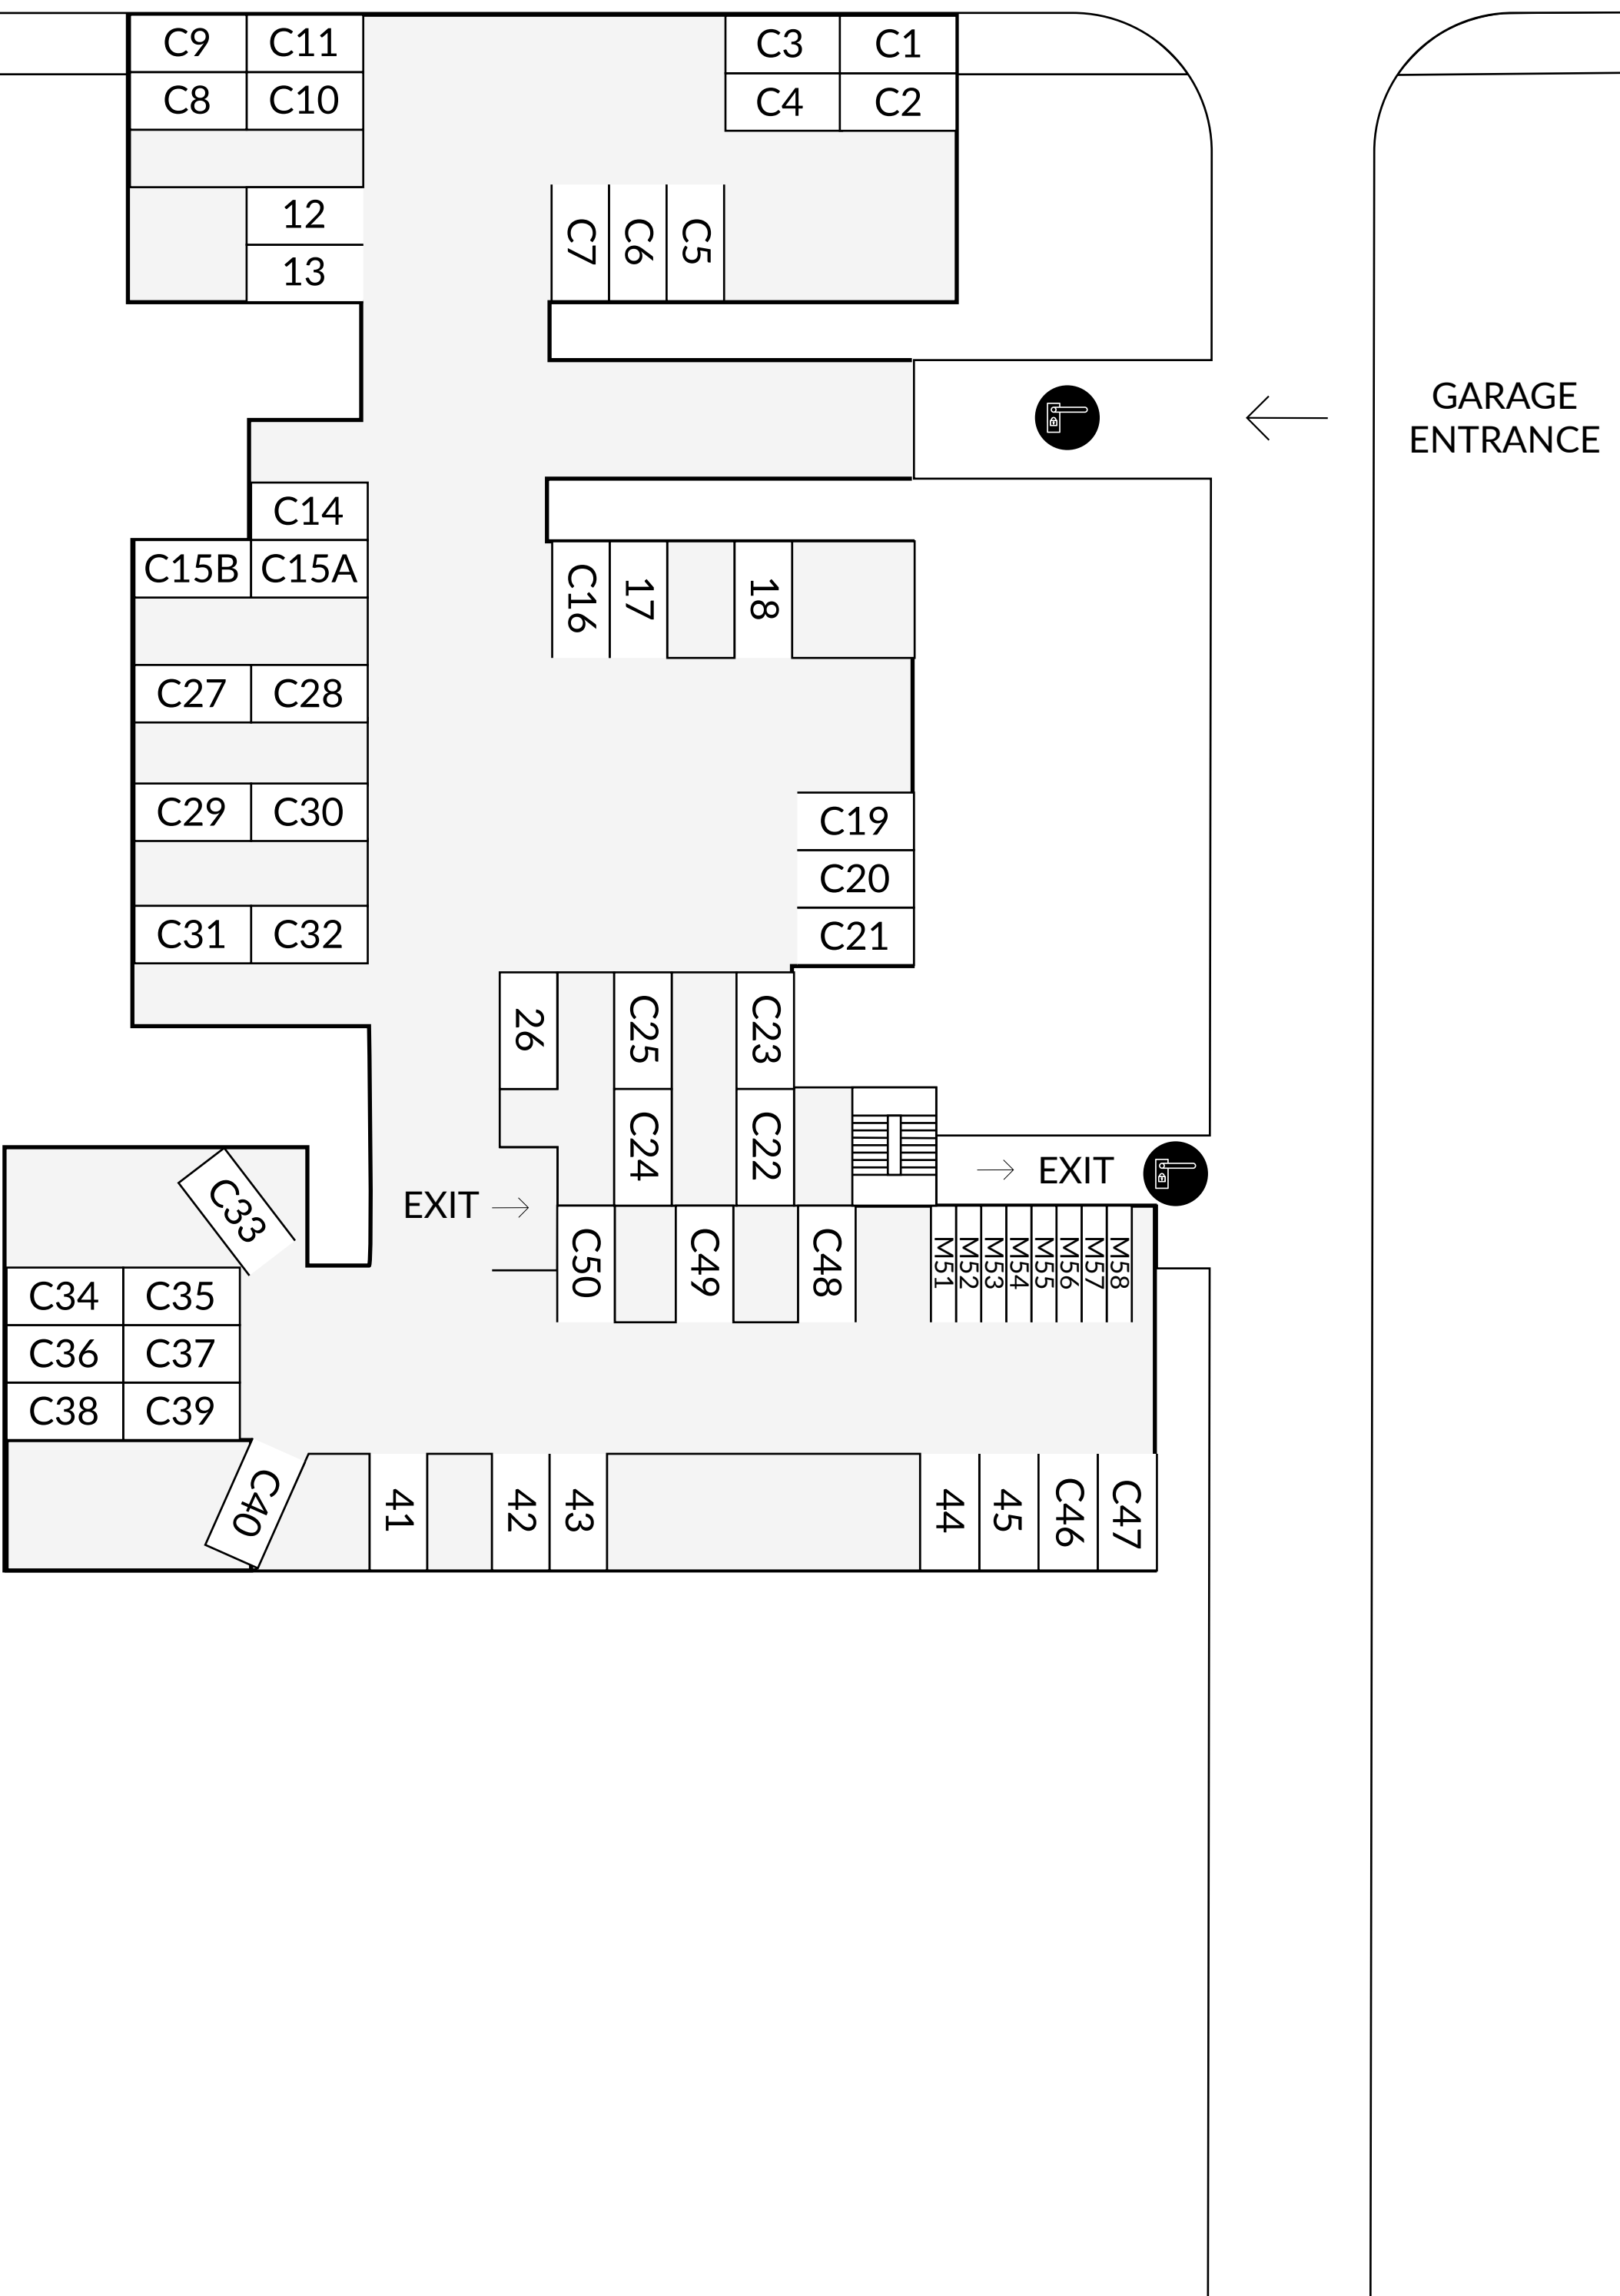

# WEST 8TH STREET

# SOUTH FLOWER STREET

-  BIKE STORAGE
-  ELEVATOR
-  LAUNDRY
-  LOCKED GATE

-  STANDARD
-  TANDEM PARKING
- C** COMPACT
- M** MOTORCYCLE

P1