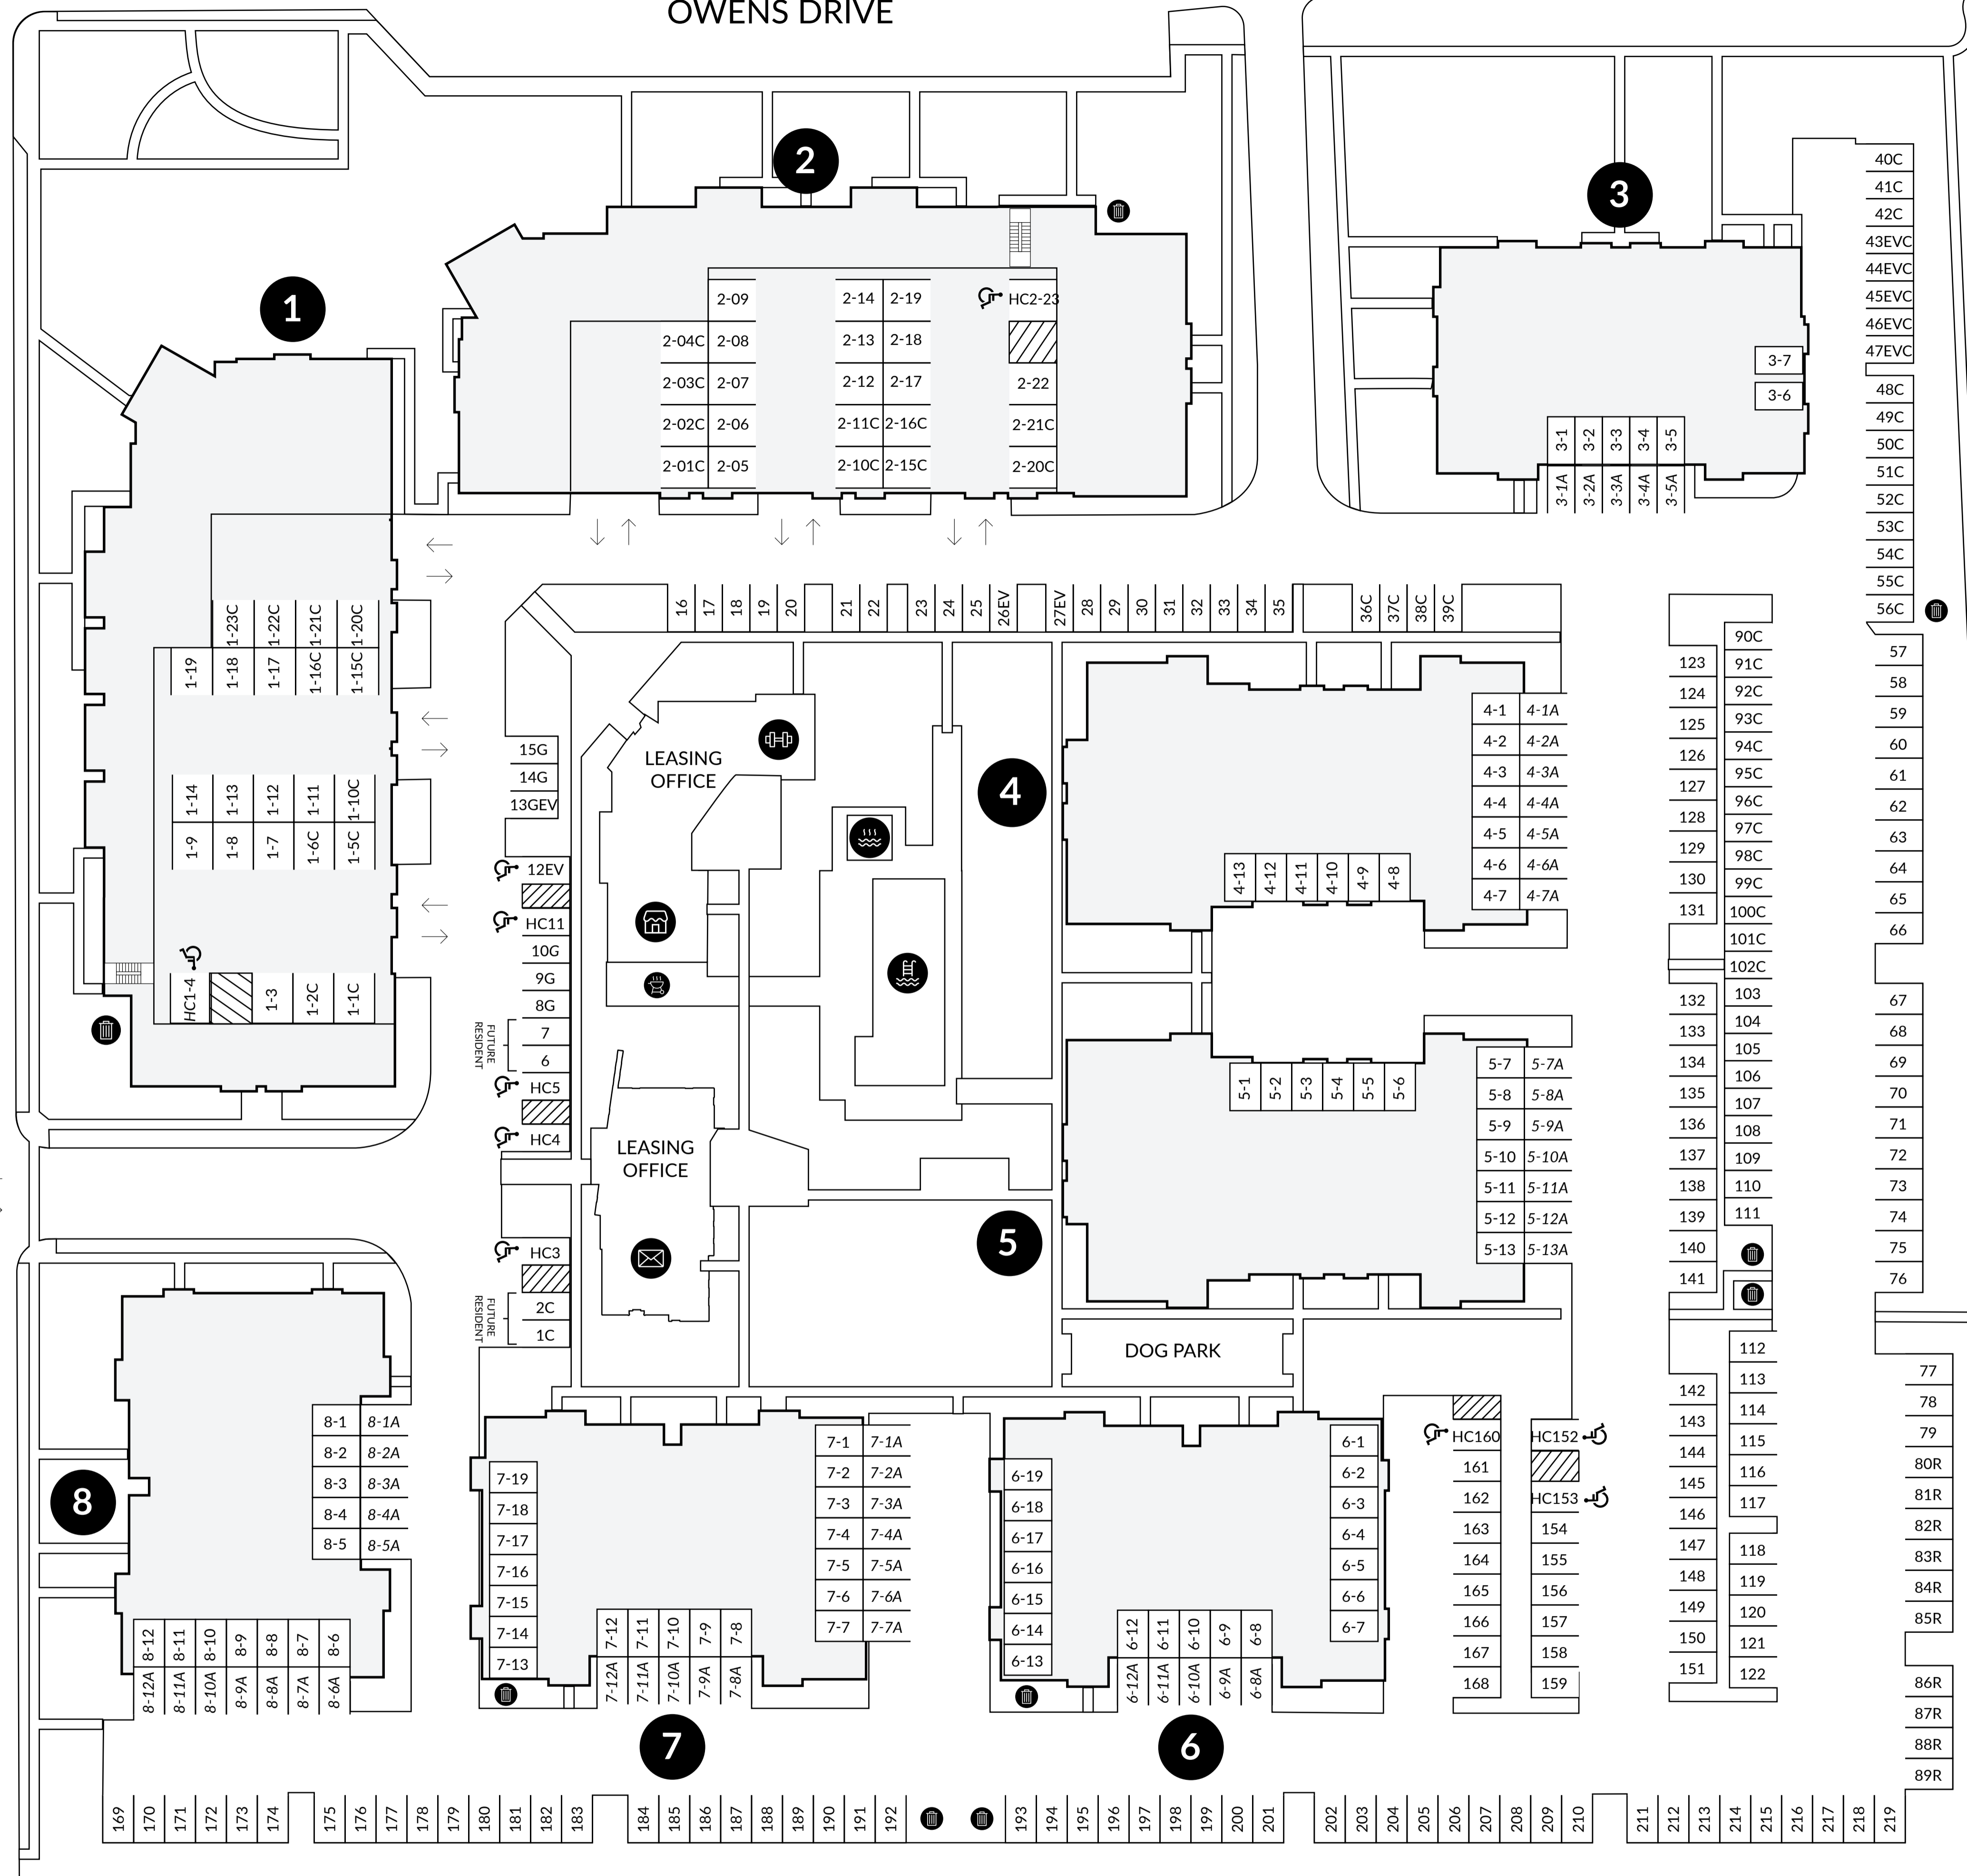

OWENS DRIVE

WILLOW ROAD

-  BBQ
-  CLUBHOUSE
-  FITNESS CENTER
-  MAIL
-  POOL
-  SPA
-  TRASH
-  ACCESSIBLE
-  CARPORT
-  FUTURE RESIDENT
-  GARAGE
-  STANDARD
-  C COMPACT
-  EV EV CHARGING
-  G GUEST
-  R RETAIL