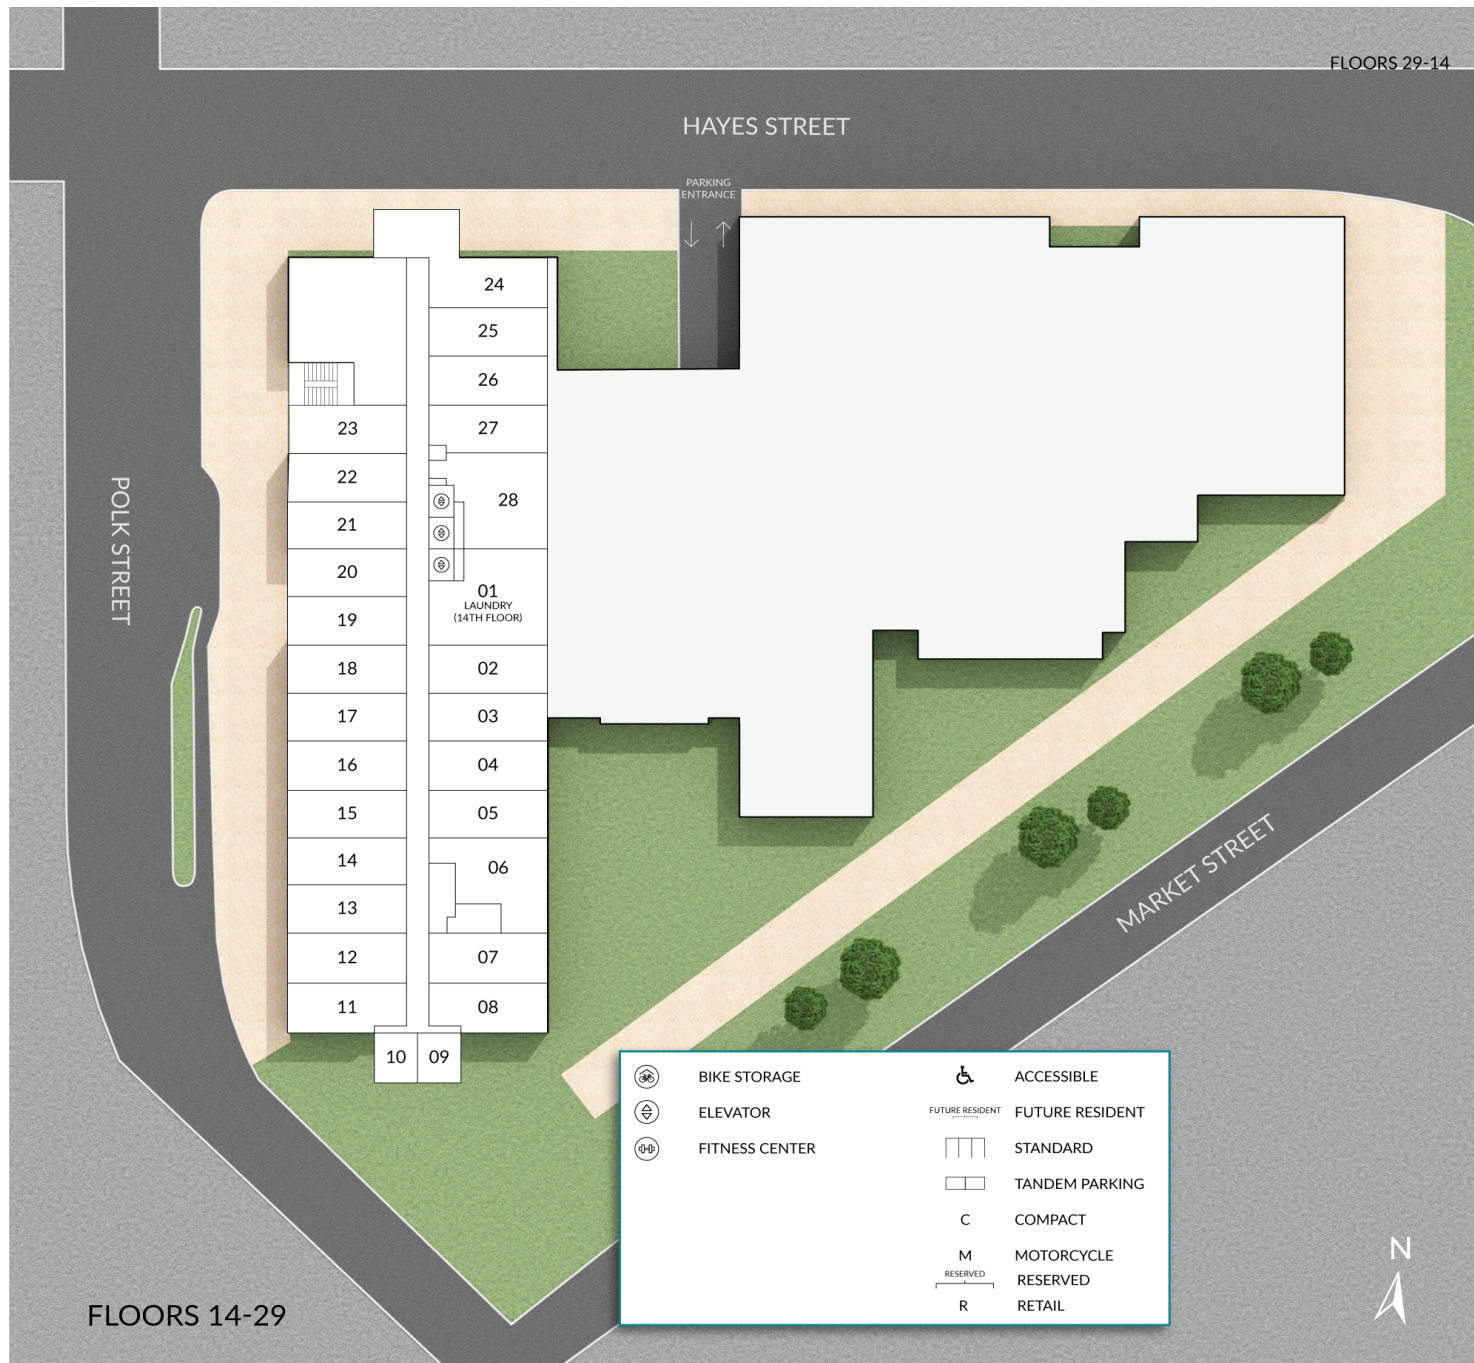

Fox Plaza

Leasing Office: 1390 Market Street / San Francisco, CA 94102 / essexfoxplaza.com

ESSEX