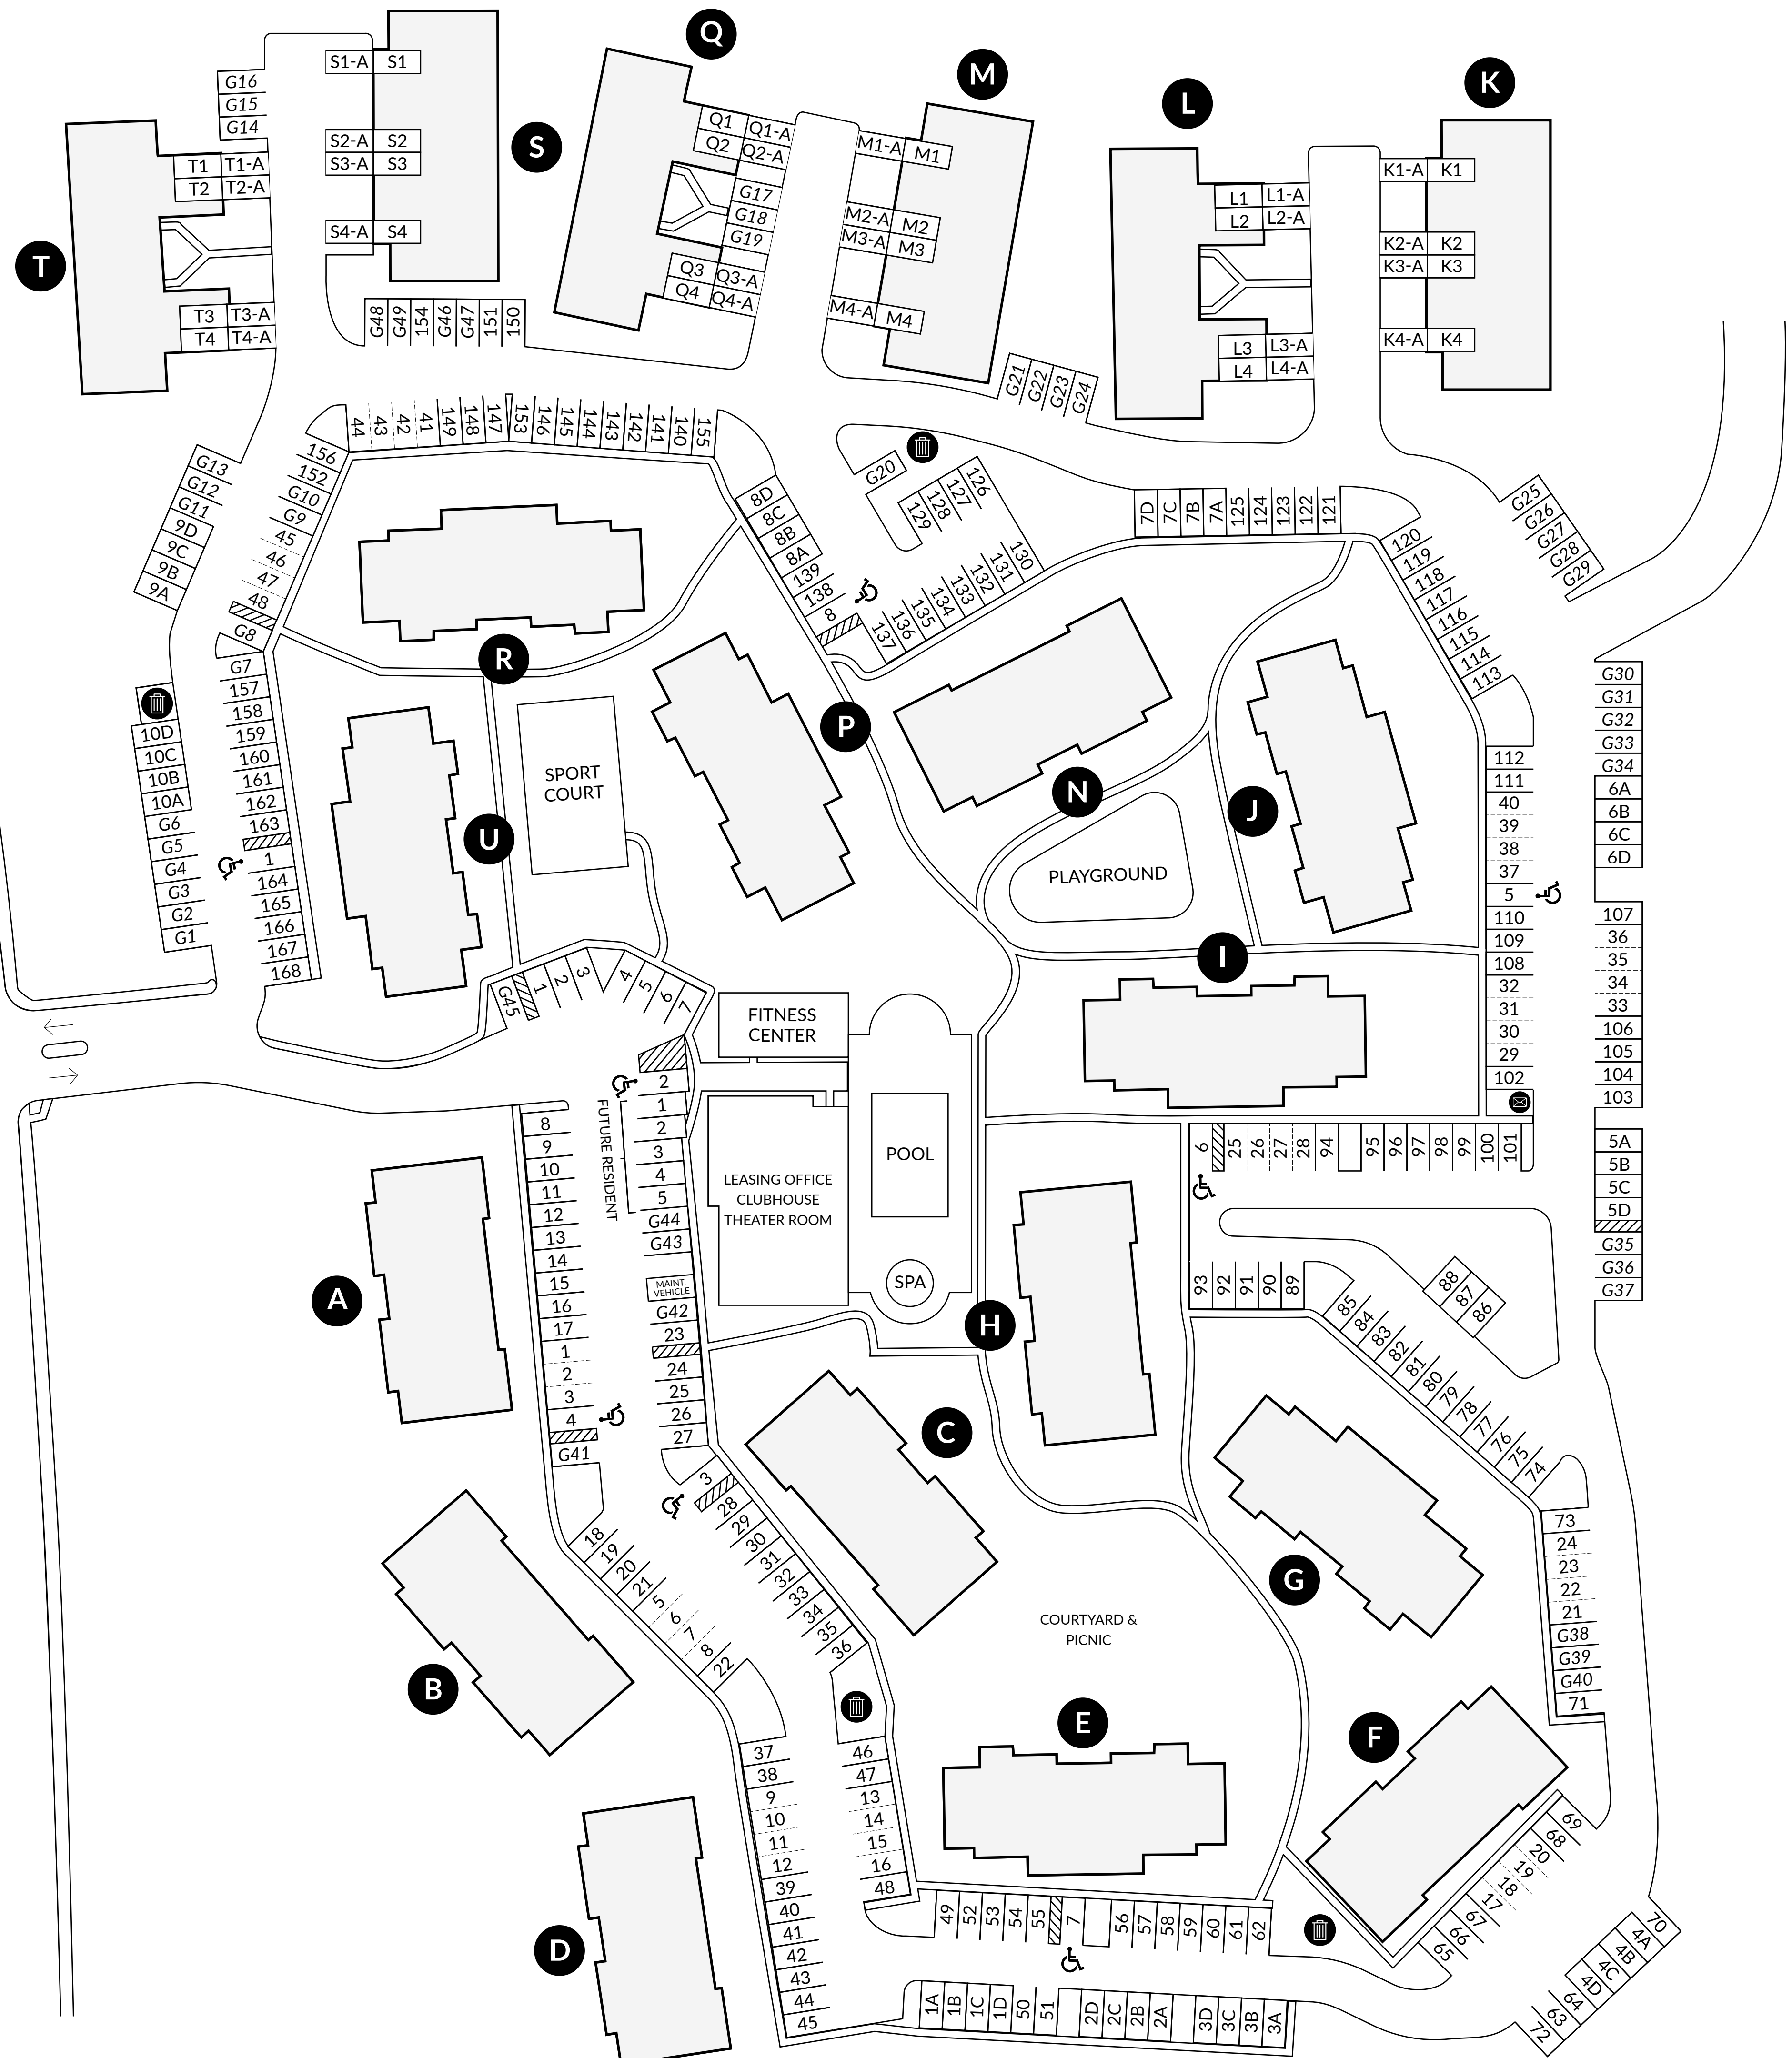

DUVALL AVENUE NORTHEAST

FIELD PLACE NORTHEAST

NORTHEAST 6TH STREET

-  TRASH
-  MAIL
-  ACCESSIBLE
-  CARPORT
-  FUTURE RESIDENT
-  STANDARD
-  G GUEST