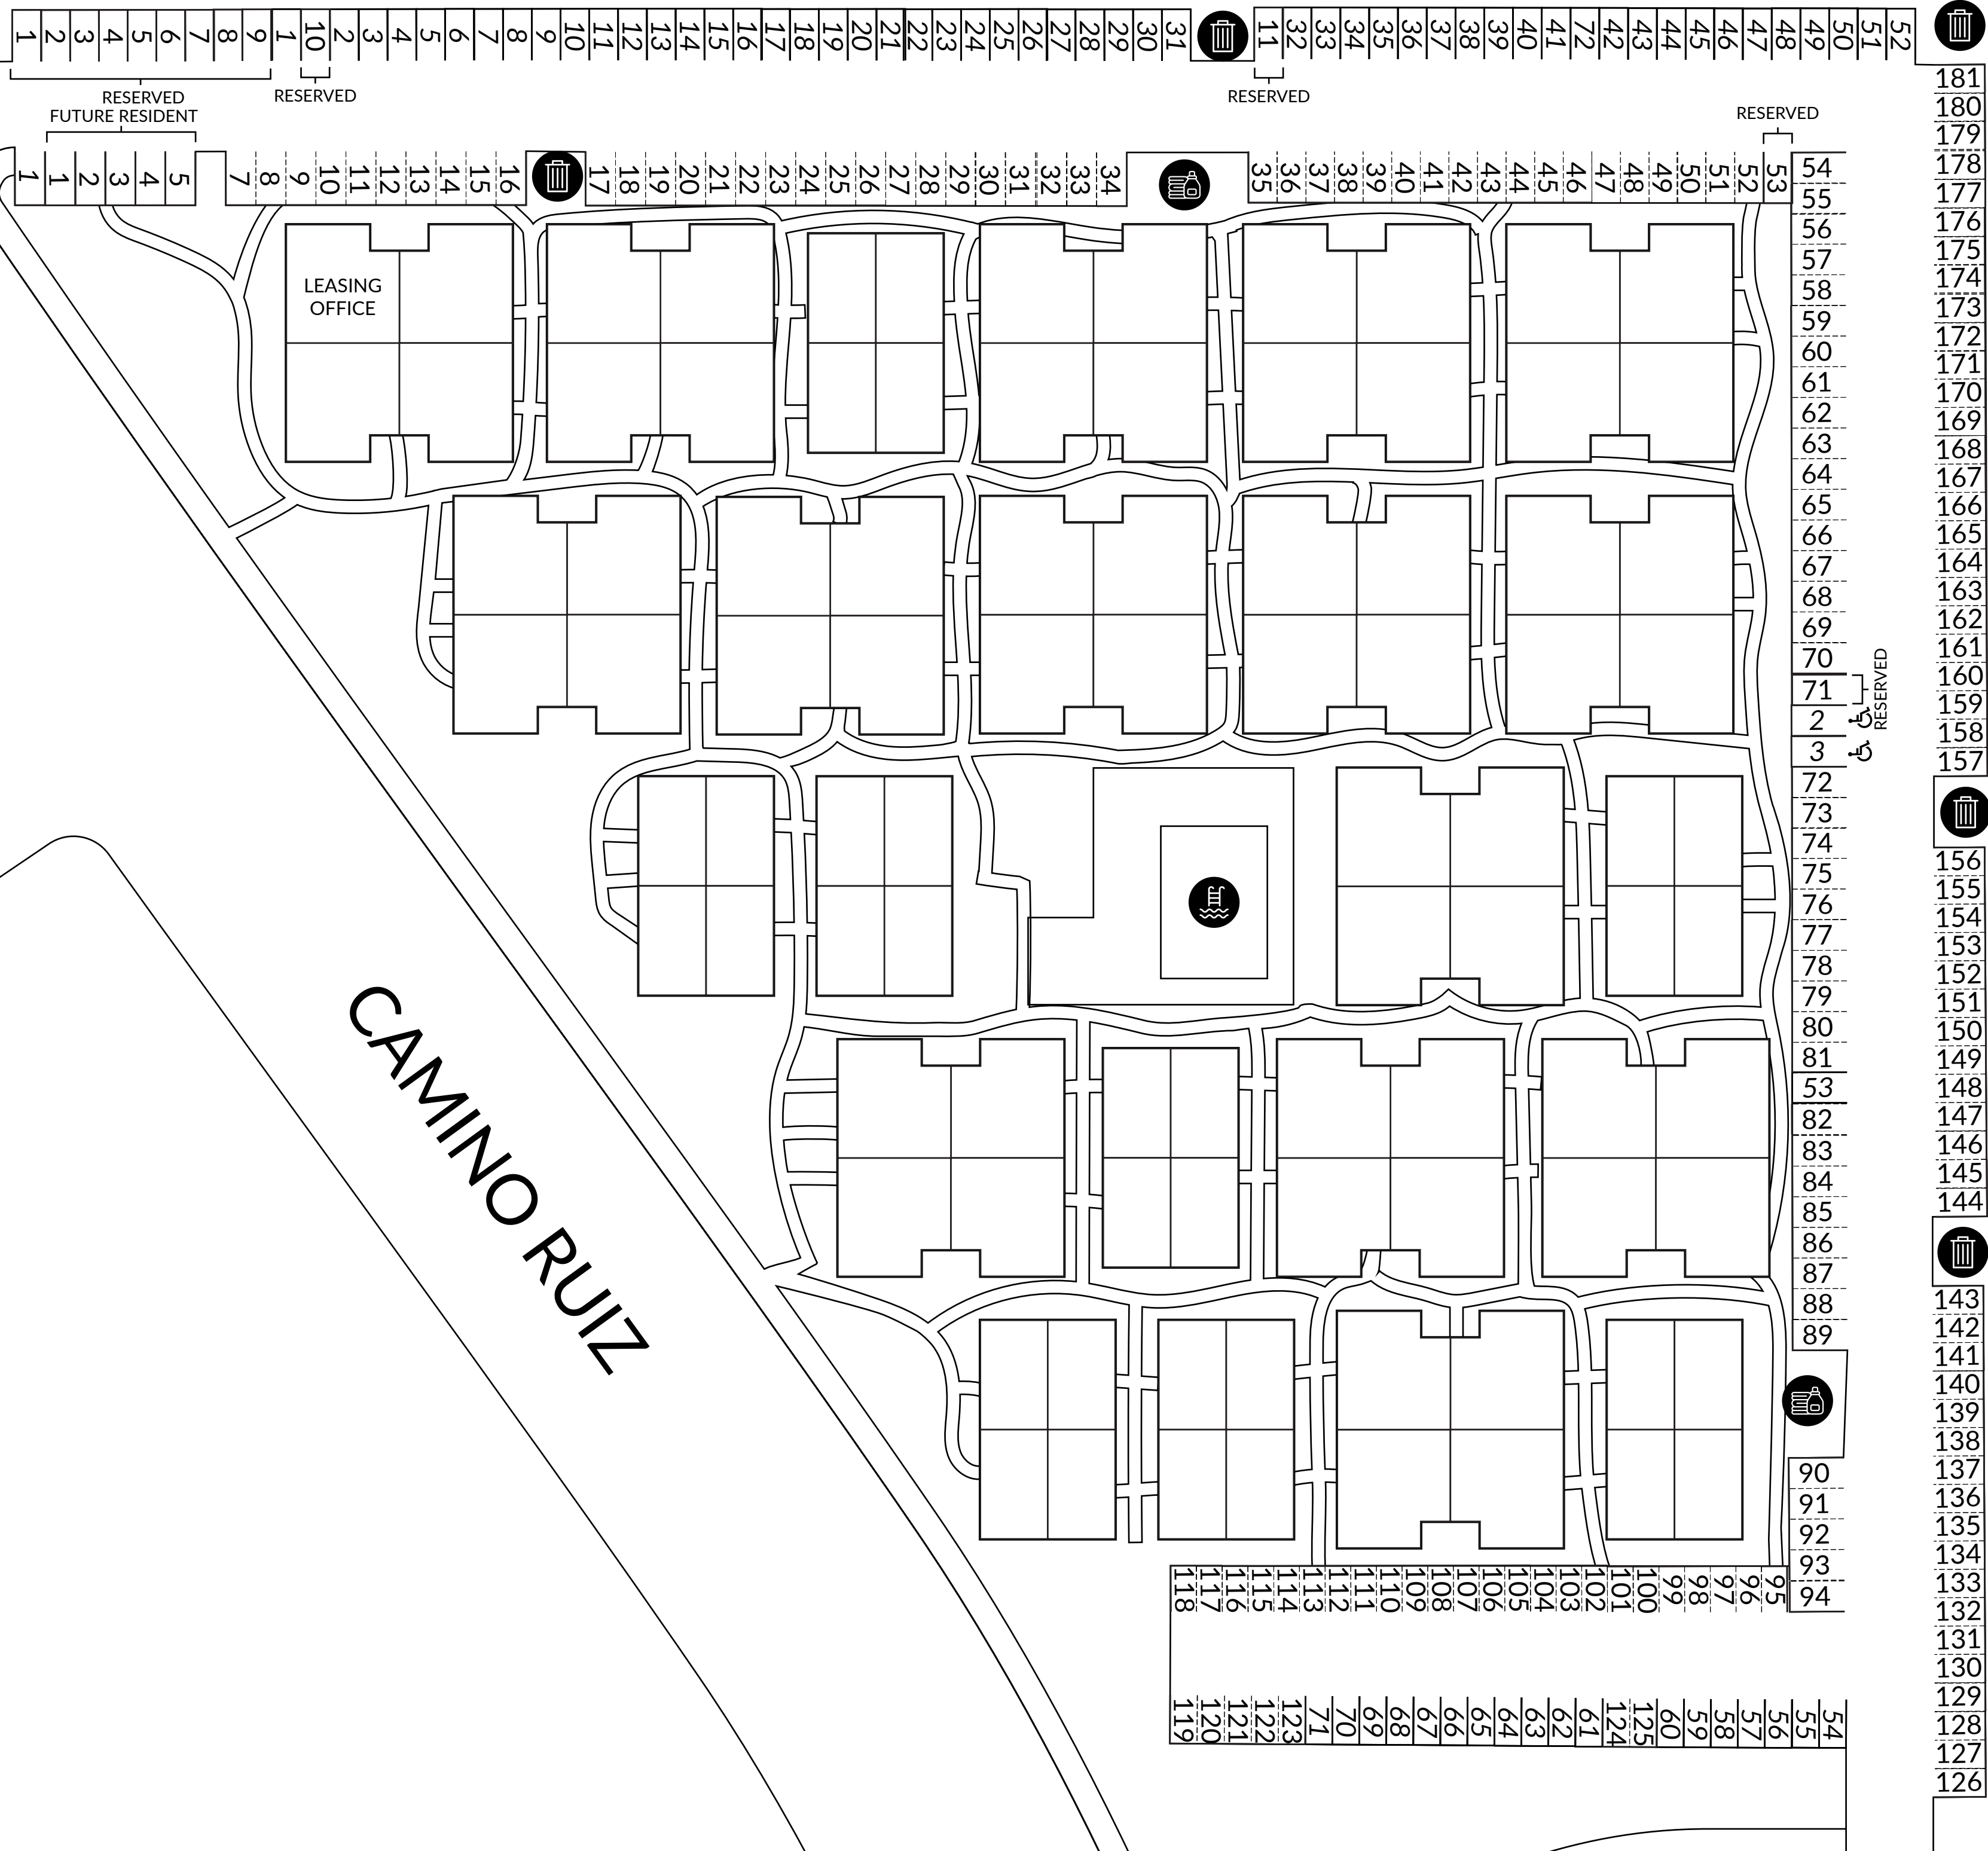

A

B

JADE COAST DRIVE

CAMINO RUIZ

-  LAUNDRY
-  POOL
-  TRASH
-  ACCESSIBLE
-  CARPORT
-  FUTURE RESIDENT
-  RESERVED
-  STANDARD