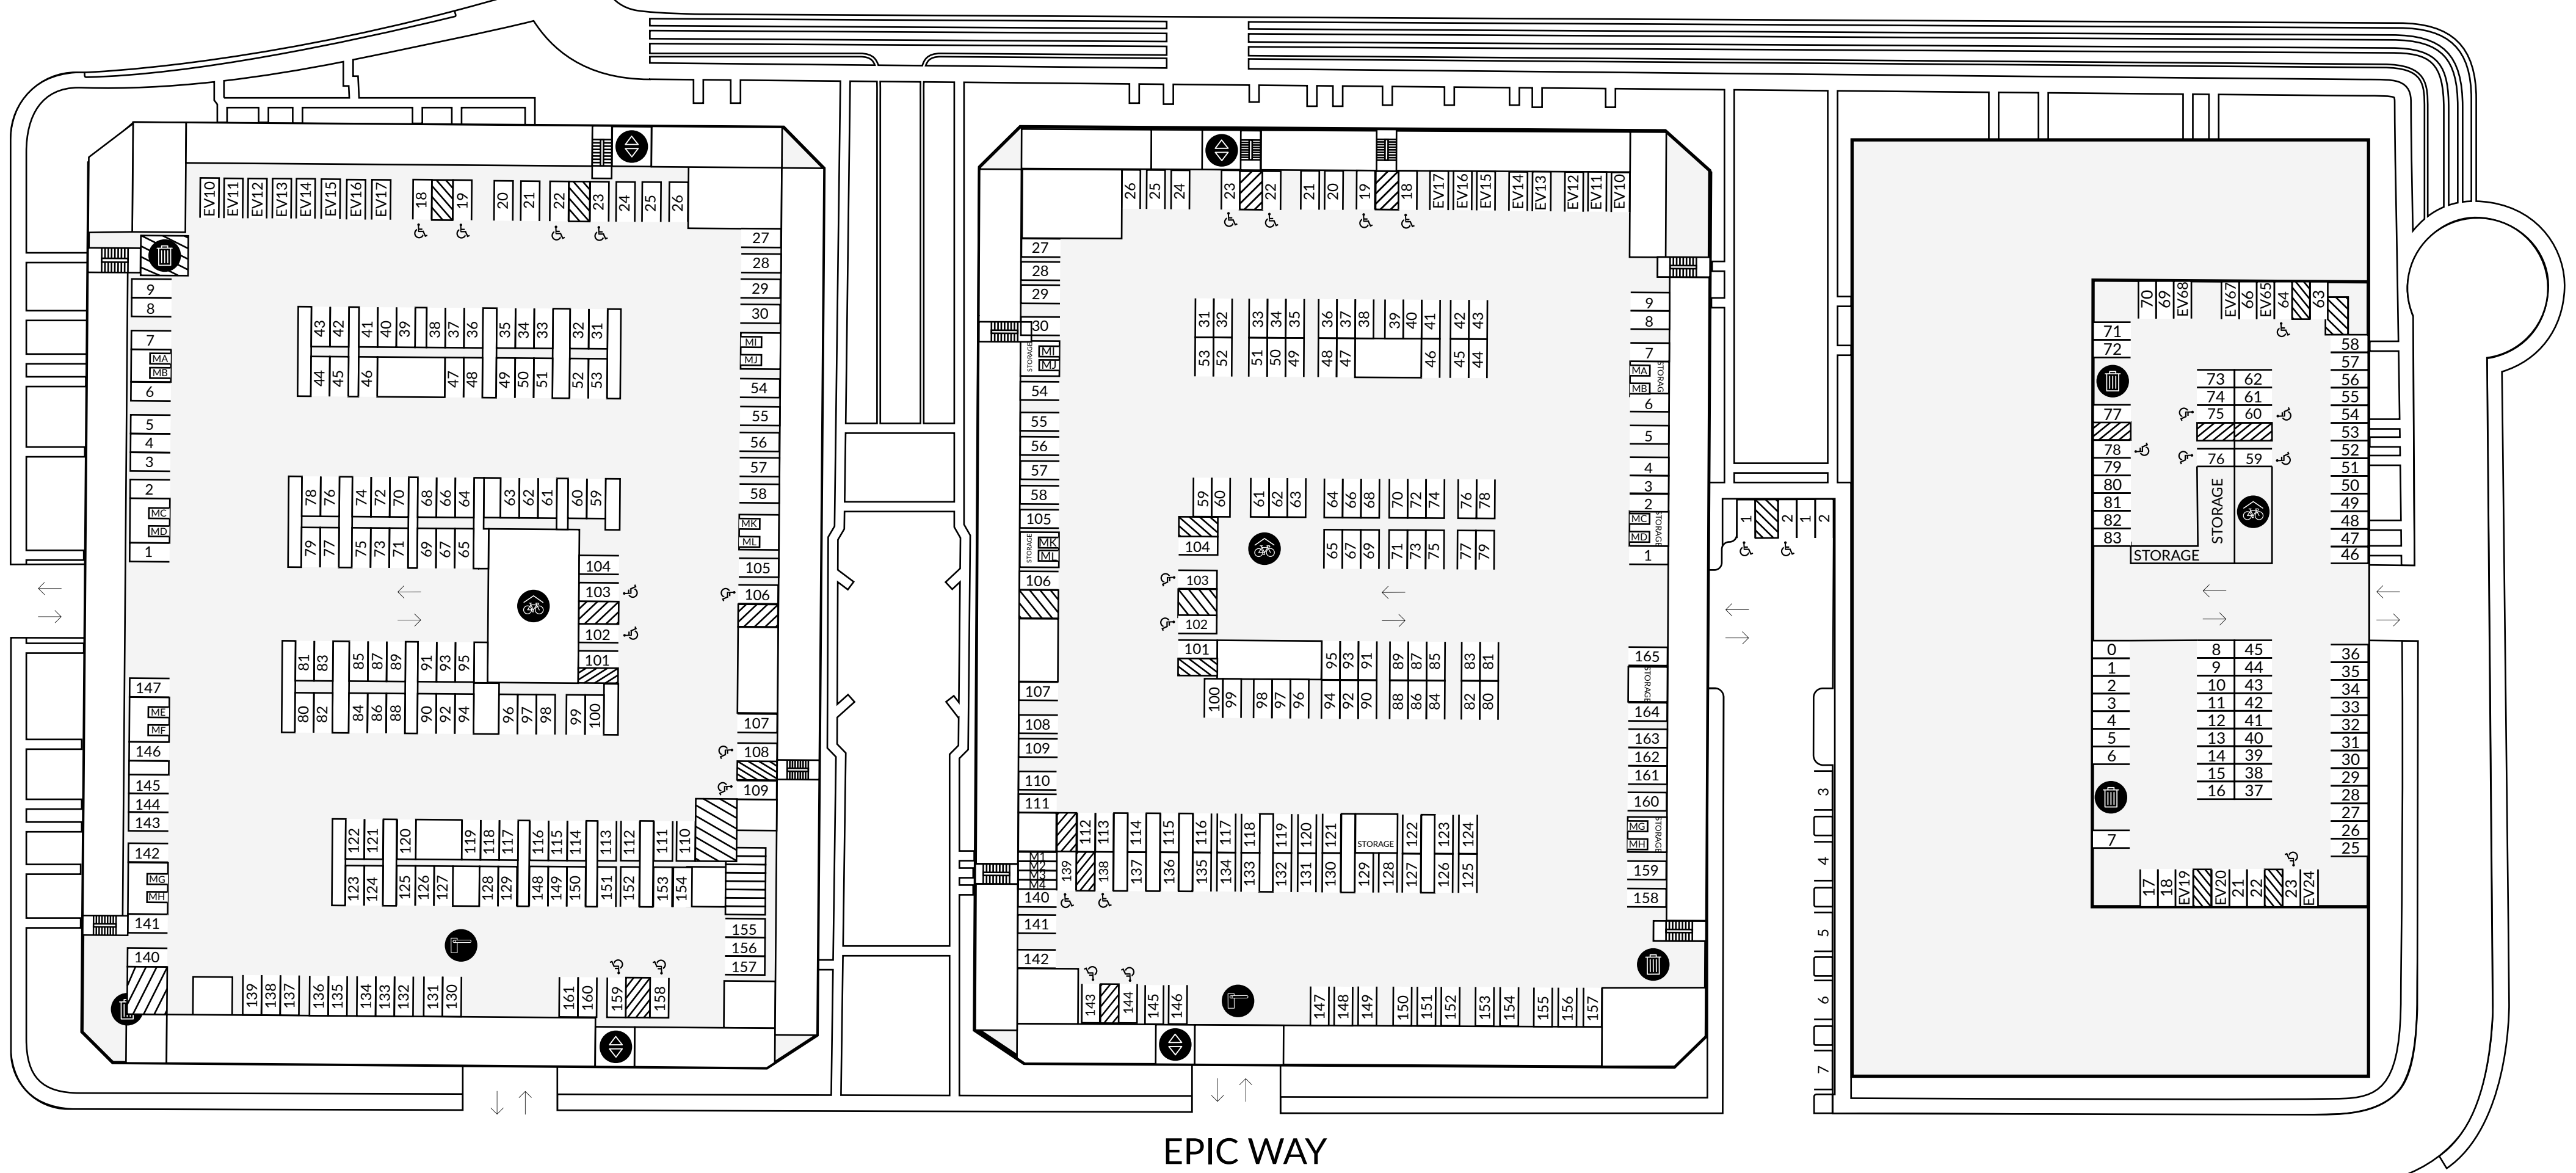

RIVER OAKS PARKWAY

SPEEDY AVENUE

EPIC WAY

-  BBQ
-  BIKE STORAGE
-  ELEVATOR
-  MAIL
-  SPA
-  TRASH
-  UNLOCKED GATE
-  ACCESSIBLE
-  STANDARD
-  EV EV CHARGING
-  M MOTORCYCLE

P1

RIVER OAKS PARKWAY

SPEEDY AVENUE

EPIC WAY

-  BBQ
-  BIKE STORAGE
-  ELEVATOR
-  MAIL
-  SPA
-  TRASH
-  UNLOCKED GATE
-  ACCESSIBLE
-  STANDARD
-  EV CHARGING
-  MOTORCYCLE

P2

-  BBQ
-  BIKE STORAGE
-  ELEVATOR
-  MAIL
-  SPA
-  TRASH
-  UNLOCKED GATE

-  ACCESSIBLE
-  STANDARD
-  EV CHARGING
-  MOTORCYCLE

P3