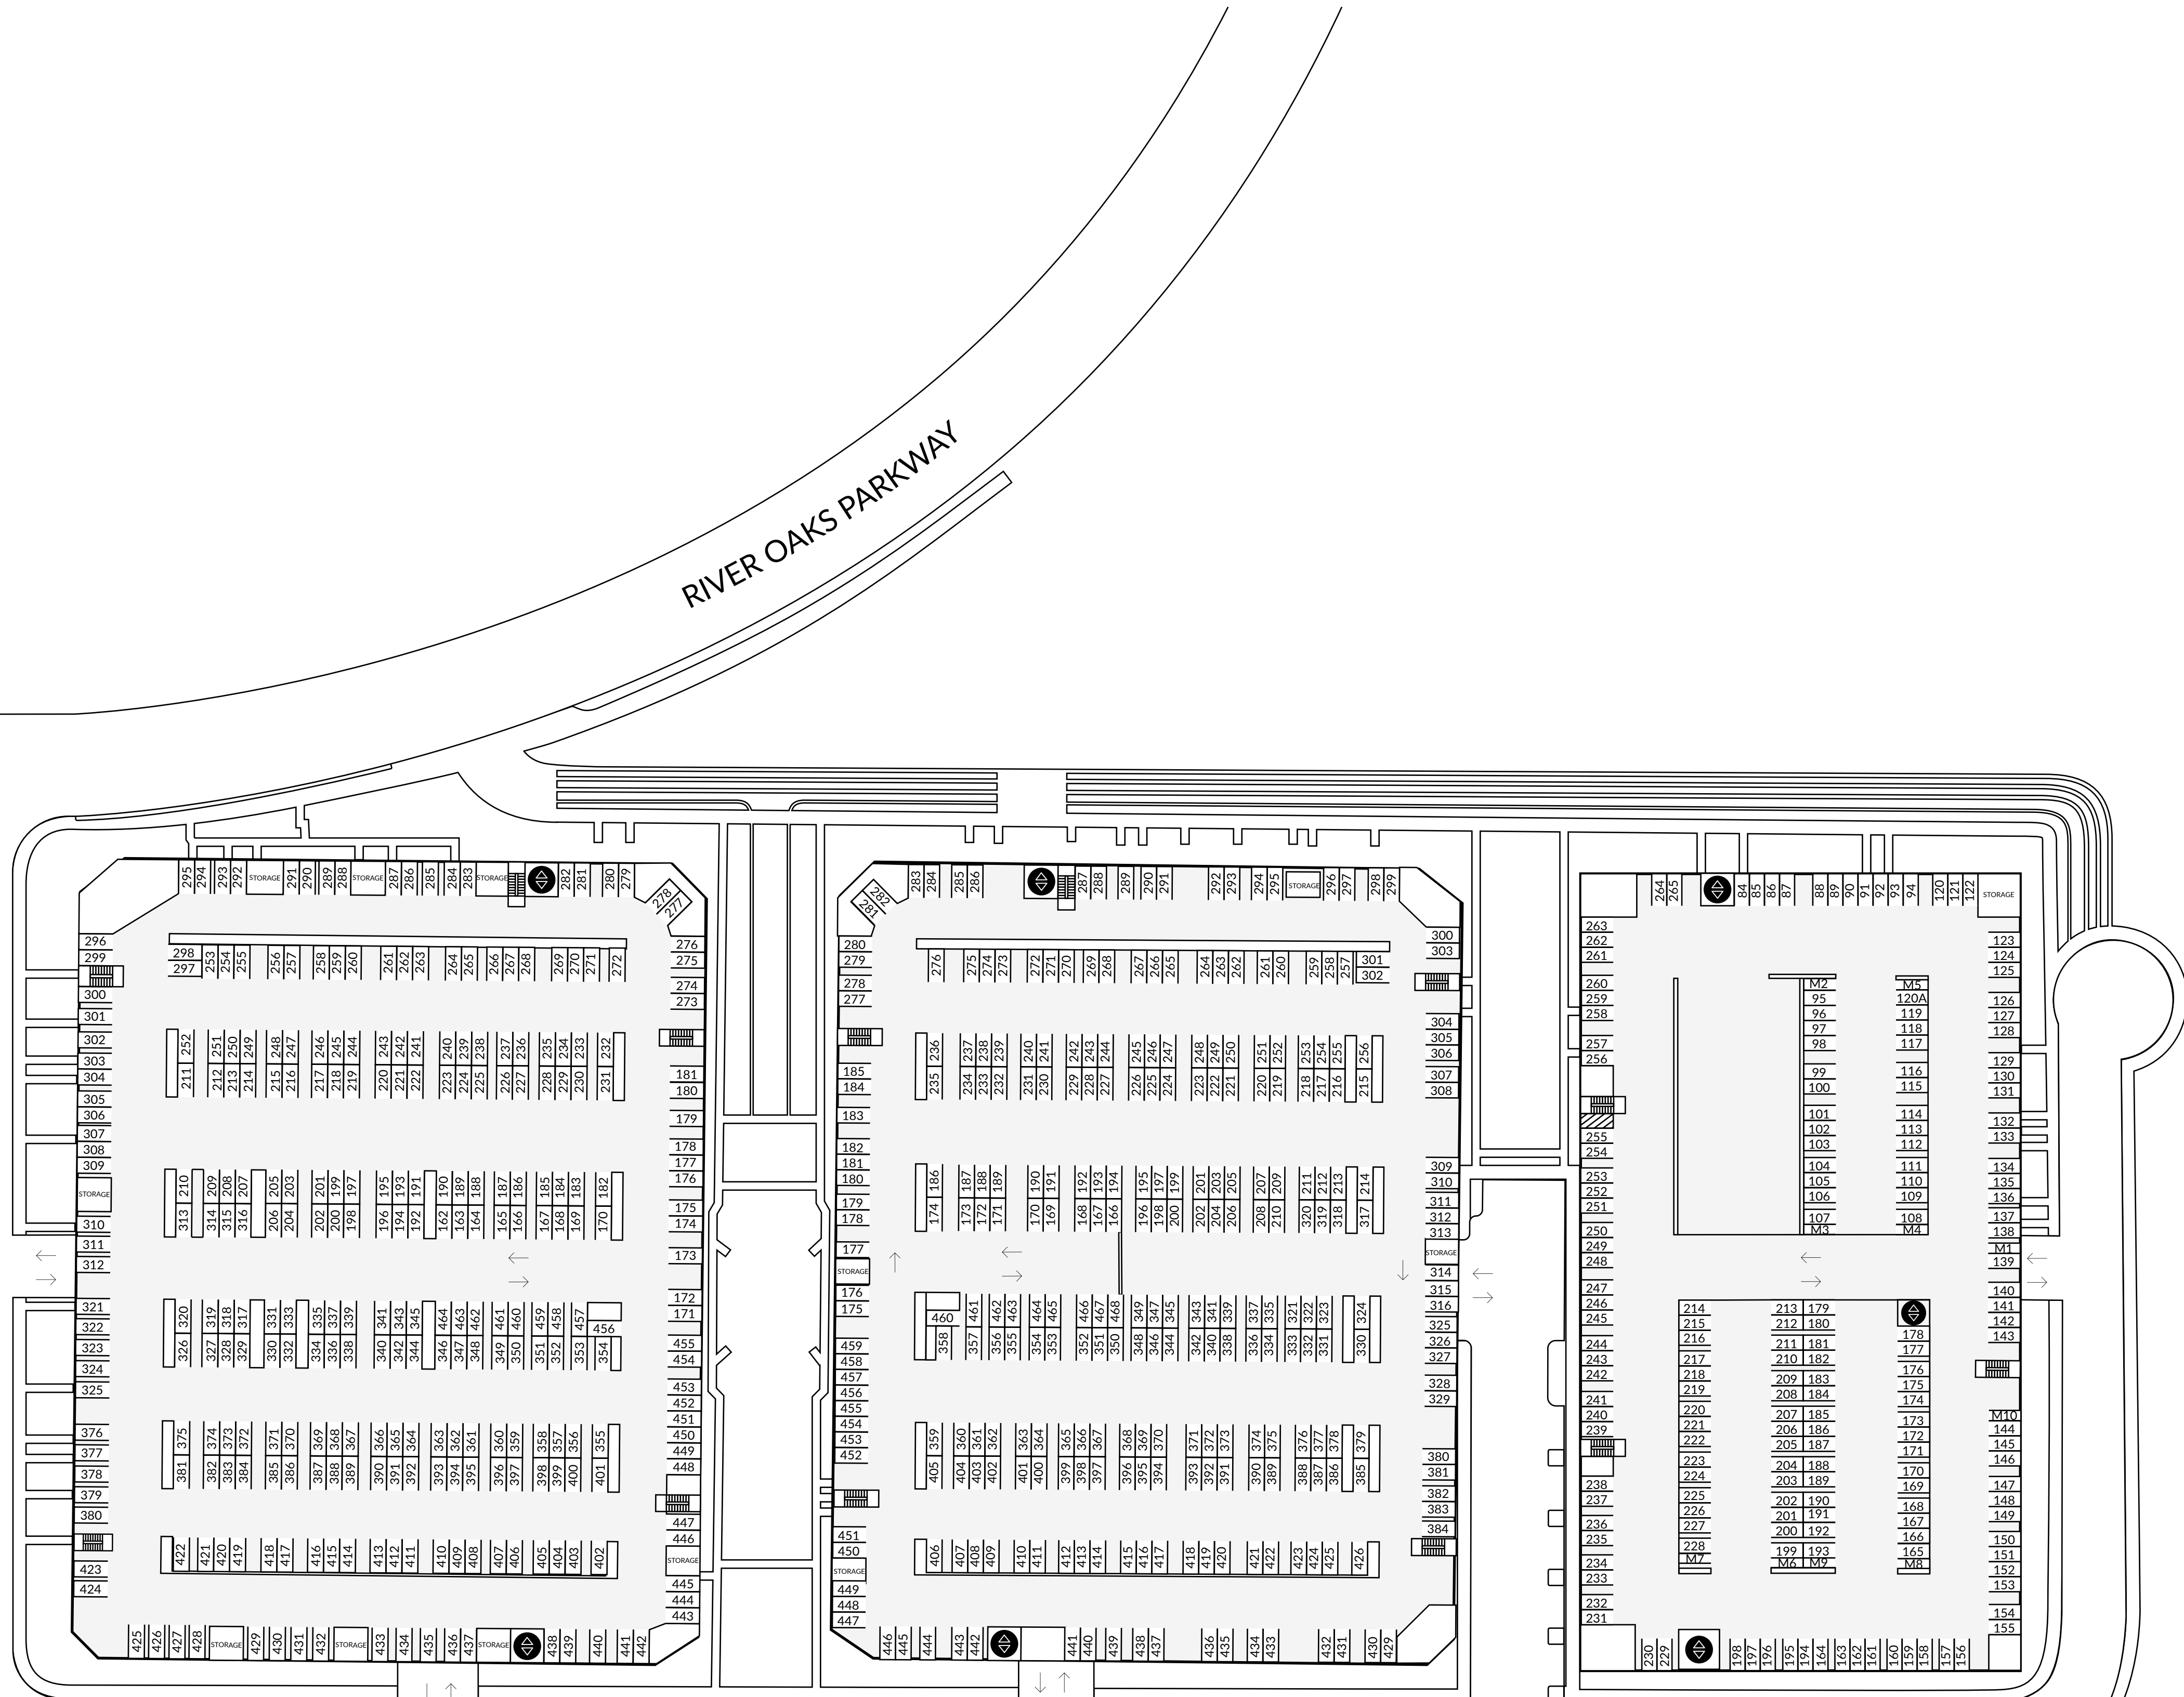

RIVER OAKS PARKWAY

SPEEDY AVENUE

EPIC WAY

-  BBQ
-  BIKE STORAGE
-  ELEVATOR
-  MAIL
-  SPA
-  TRASH
-  UNLOCKED GATE
-  ACCESSIBLE
-  STANDARD
-  EV EV CHARGING
-  M MOTORCYCLE

P1

RIVER OAKS PARKWAY

SPEEDY AVENUE

EPIC WAY

-  BBQ
-  BIKE STORAGE
-  ELEVATOR
-  MAIL
-  SPA
-  TRASH
-  UNLOCKED GATE
-  ACCESSIBLE
-  STANDARD
-  EV CHARGING
-  MOTORCYCLE

P2

-  BBQ
-  BIKE STORAGE
-  ELEVATOR
-  MAIL
-  SPA
-  TRASH
-  UNLOCKED GATE