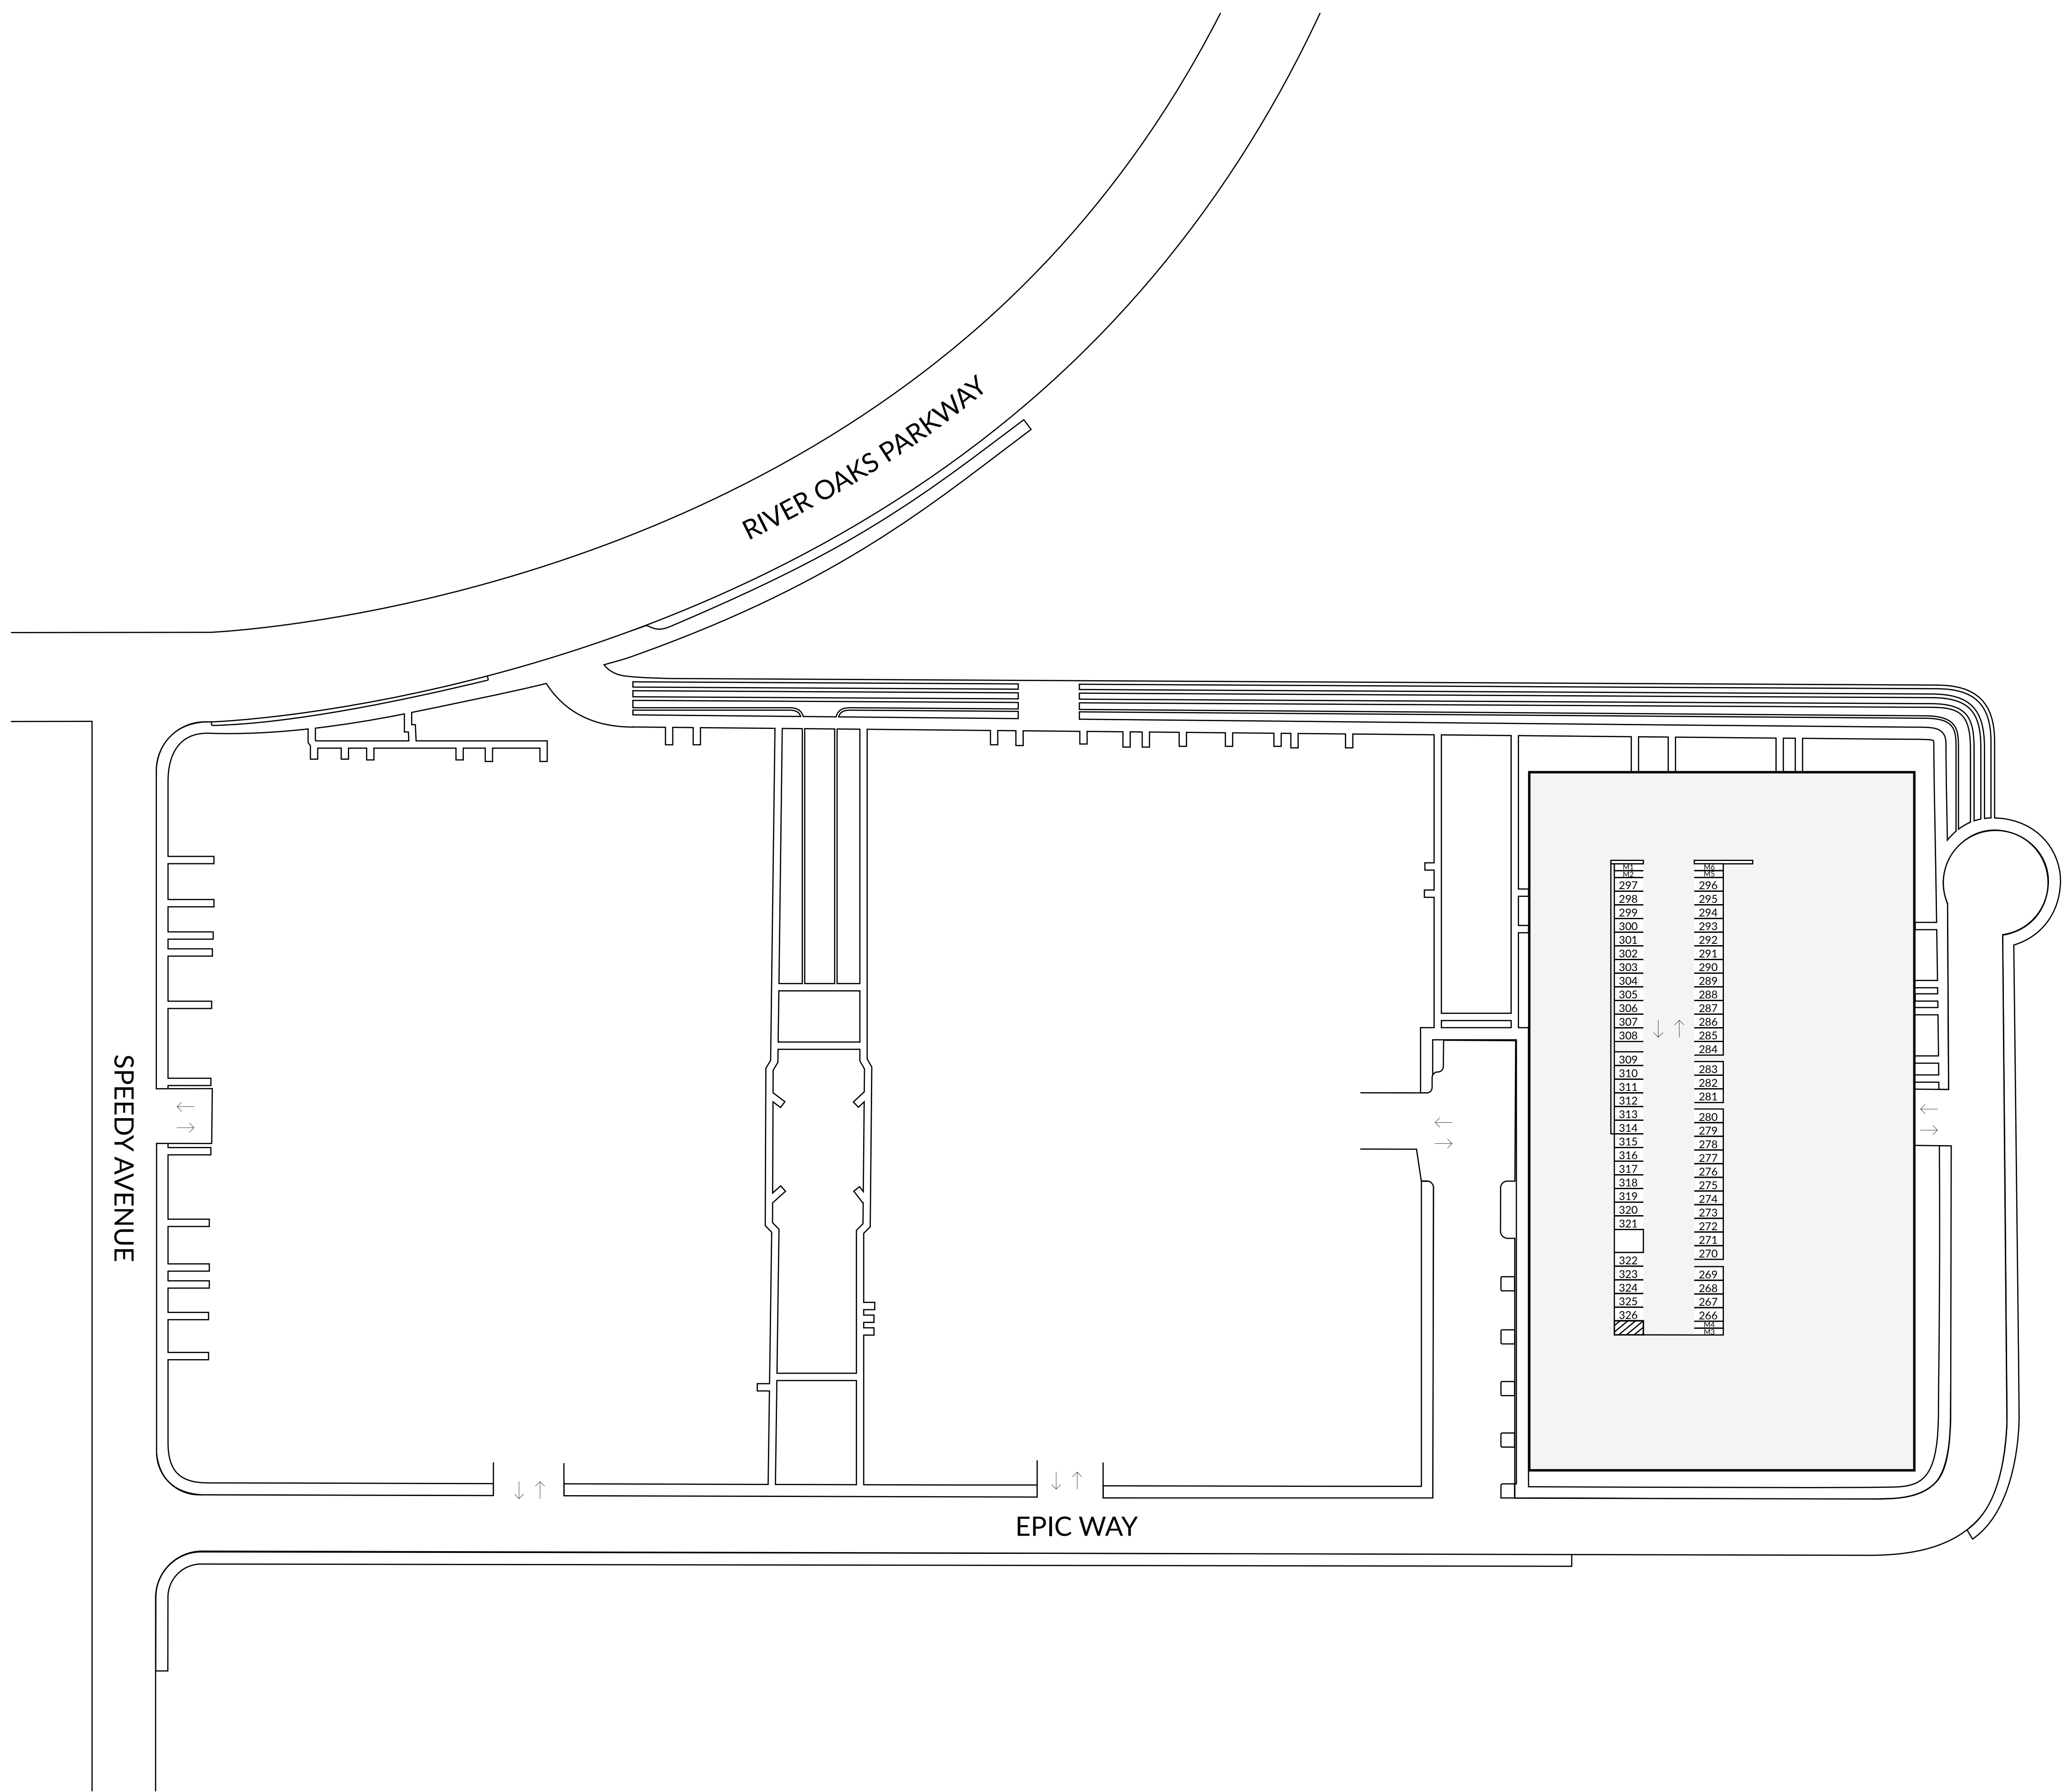

RIVER OAKS PARKWAY

SPEEDY AVENUE

EPIC WAY

-  BBQ
-  BIKE STORAGE
-  ELEVATOR
-  MAIL
-  SPA
-  TRASH
-  UNLOCKED GATE
-  ACCESSIBLE
-  STANDARD
-  EV EV CHARGING
-  M MOTORCYCLE

P1

RIVER OAKS PARKWAY

SPEEDY AVENUE

EPIC WAY

-  BBQ
-  BIKE STORAGE
-  ELEVATOR
-  MAIL
-  SPA
-  TRASH
-  UNLOCKED GATE
-  ACCESSIBLE
-  STANDARD
-  EV CHARGING
-  MOTORCYCLE

P2

-  BBQ
-  BIKE STORAGE
-  ELEVATOR
-  MAIL
-  SPA
-  TRASH
-  UNLOCKED GATE