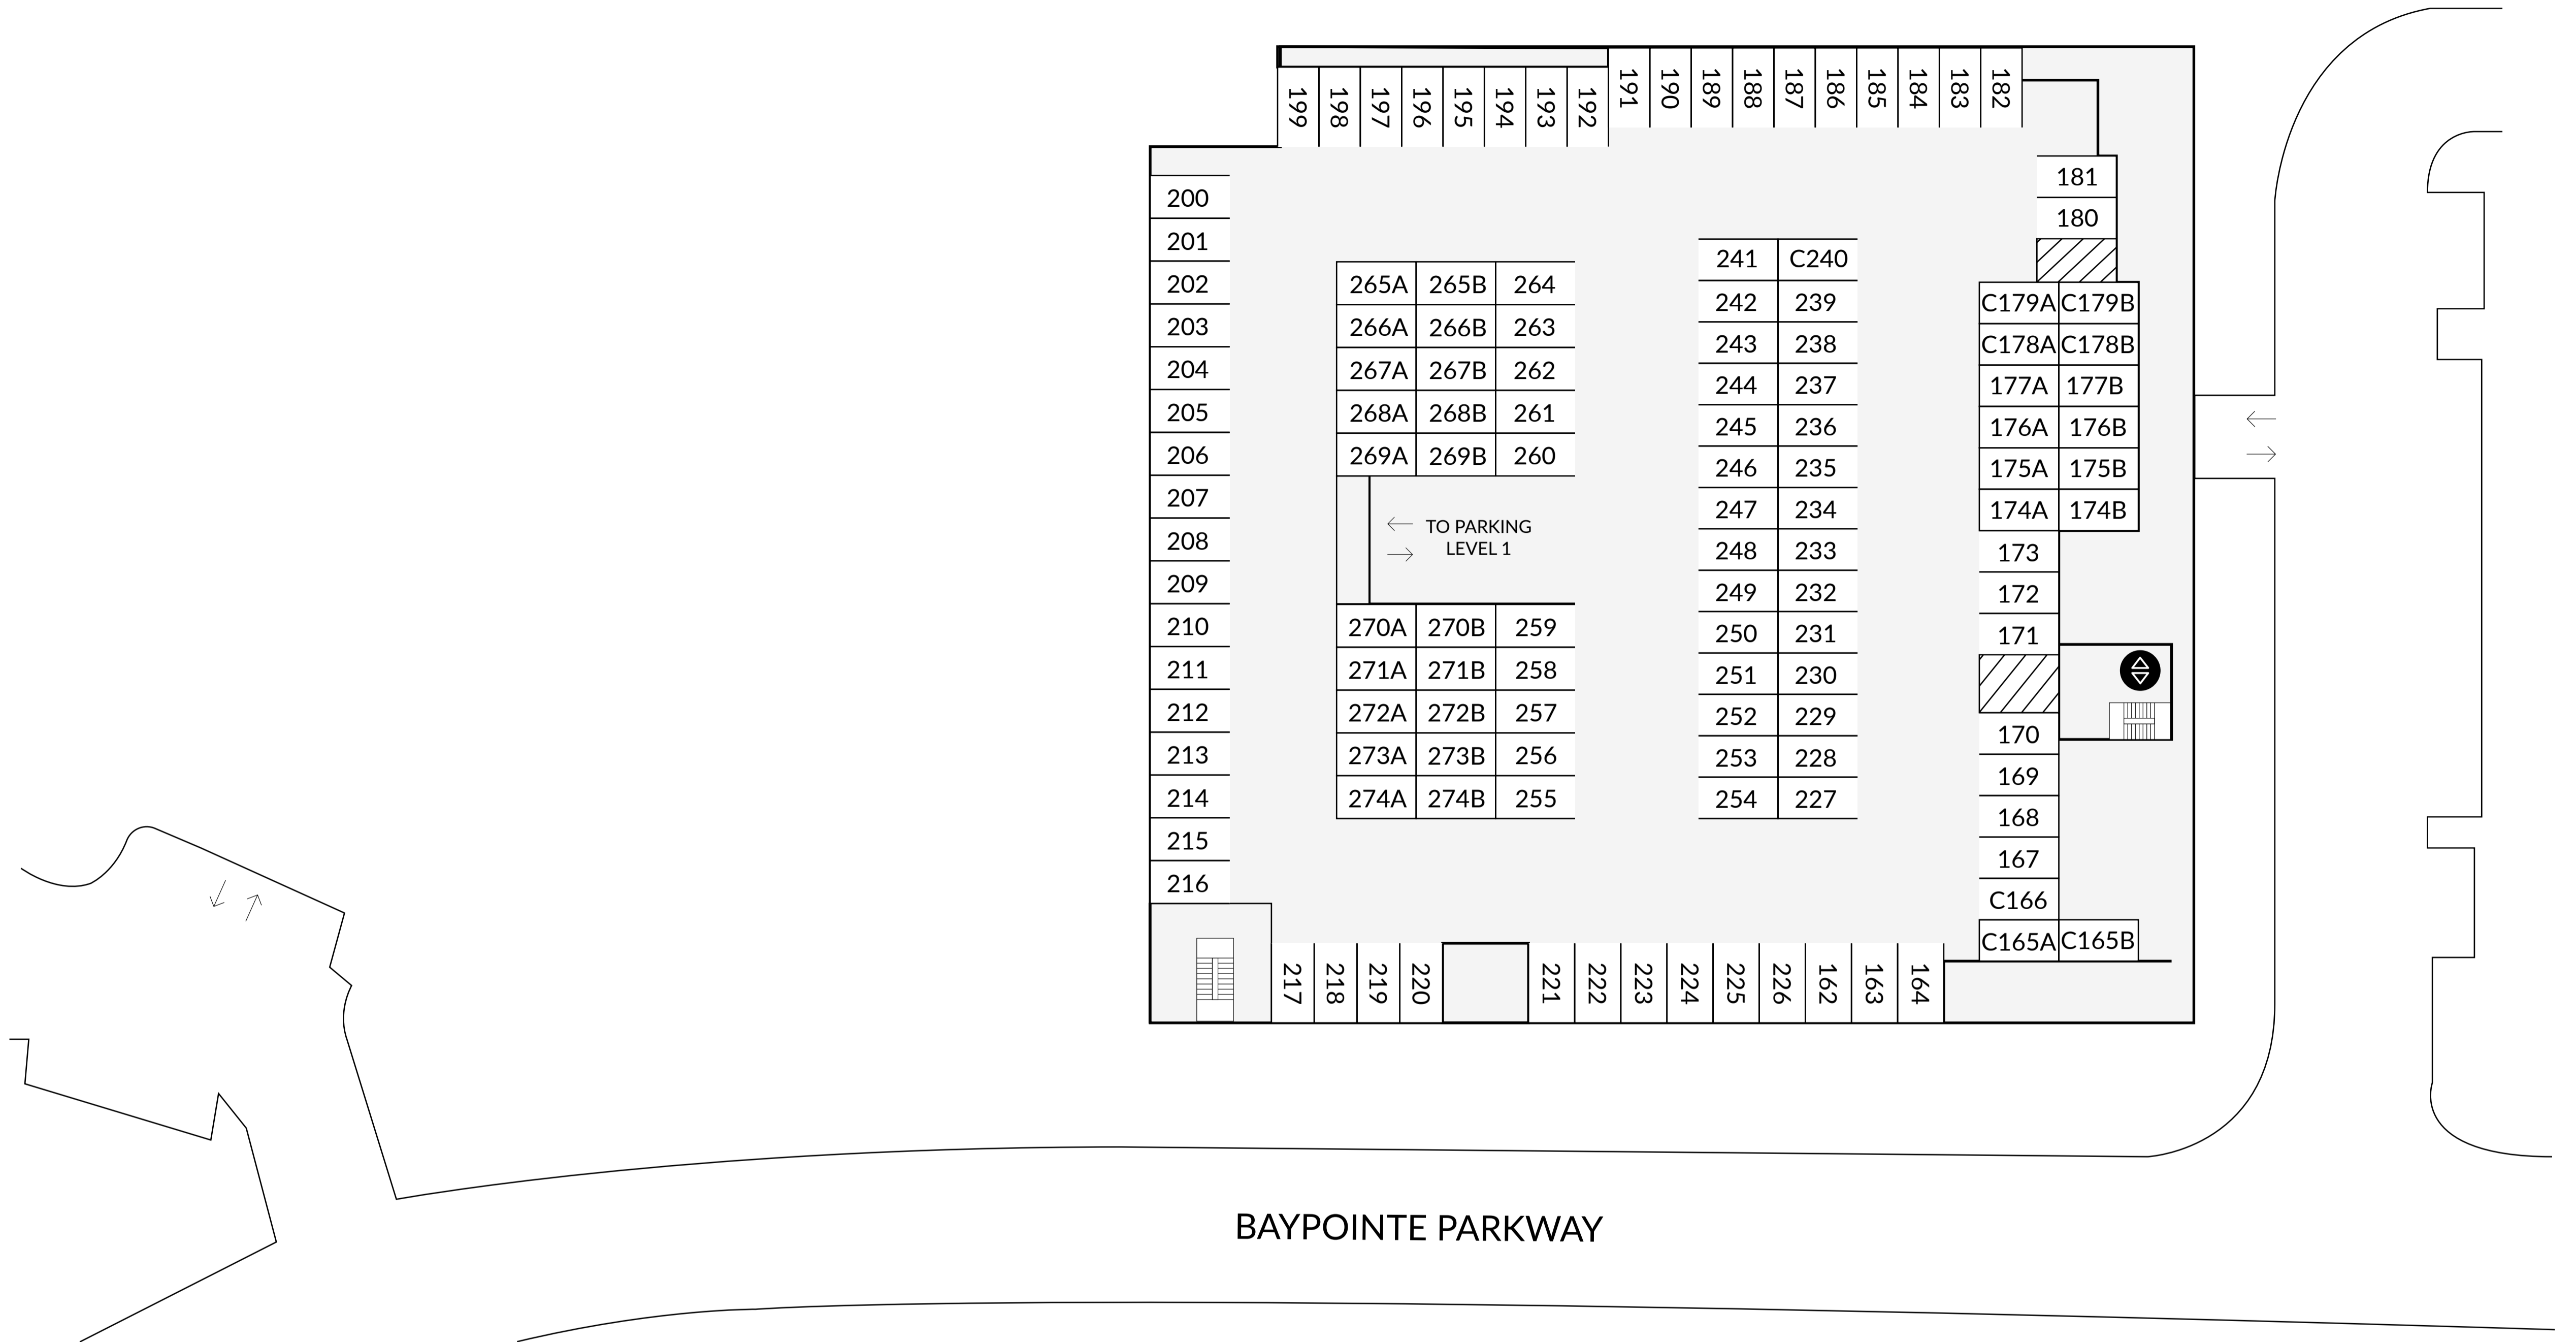

BAYPOINTE PARKWAY

P1

-  BBQ
-  BIKE STORAGE
-  ELEVATOR
-  LOCKED GATE
-  TRASH
-  ACCESSIBLE
-  GARAGE
-  TANDEM
-  RESERVED
-  C COMPACT
-  EV EV CHARGING
-  FR FUTURE RESIDENT
-  G GUEST
-  M MOTORCYCLE

BAYPOINTE PARKWAY

P2

-  BBQ
-  BIKE STORAGE
-  ELEVATOR
-  LOCKED GATE
-  TRASH
-  ACCESSIBLE
-  GARAGE
-  TANDEM
-  RESERVED
-  COMPACT
-  EV CHARGING
-  FUTURE RESIDENT
-  GUEST
-  MOTORCYCLE