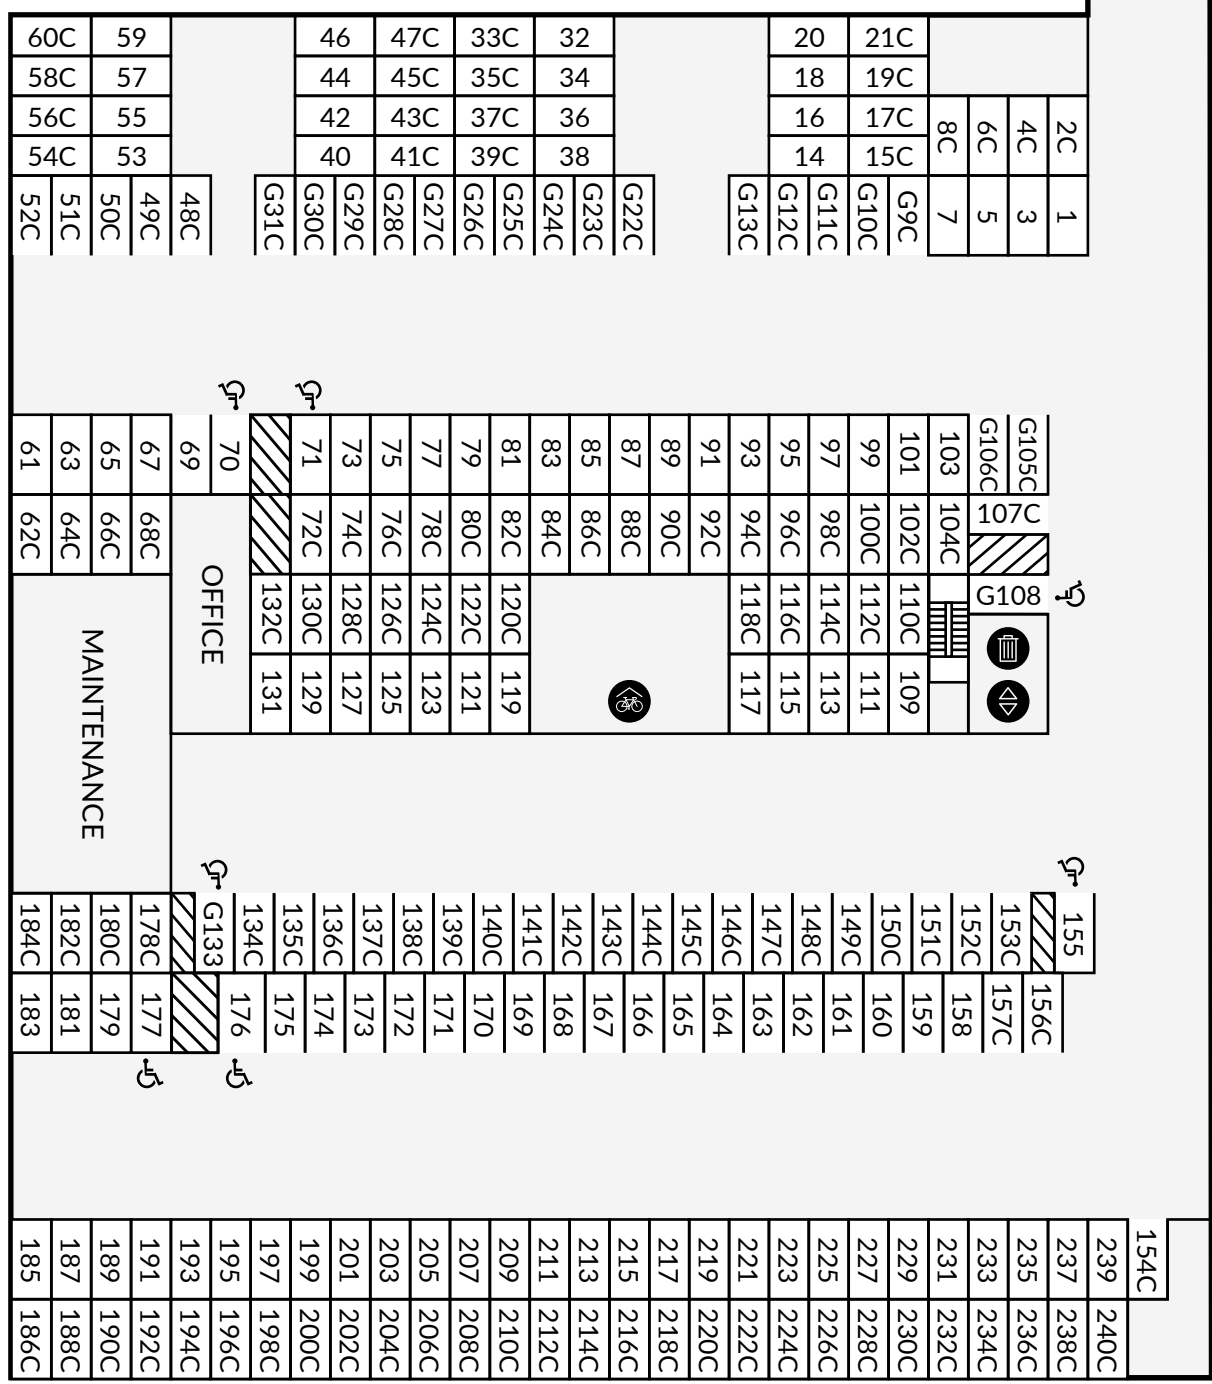

RIVERSIDE DRIVE

BEN AVENUE

KLING STREET

GARAGE ENTRANCE

GARAGE ENTRANCE

-  BBQ
-  FITNESS CENTER
-  SPA
-  BIKE STORAGE
-  ELEVATOR
-  TRASH
-  LOCKED GATE

-  ACCESSIBLE
-  GARAGE
-  COMPACT
-  GUEST
-  TANDEM