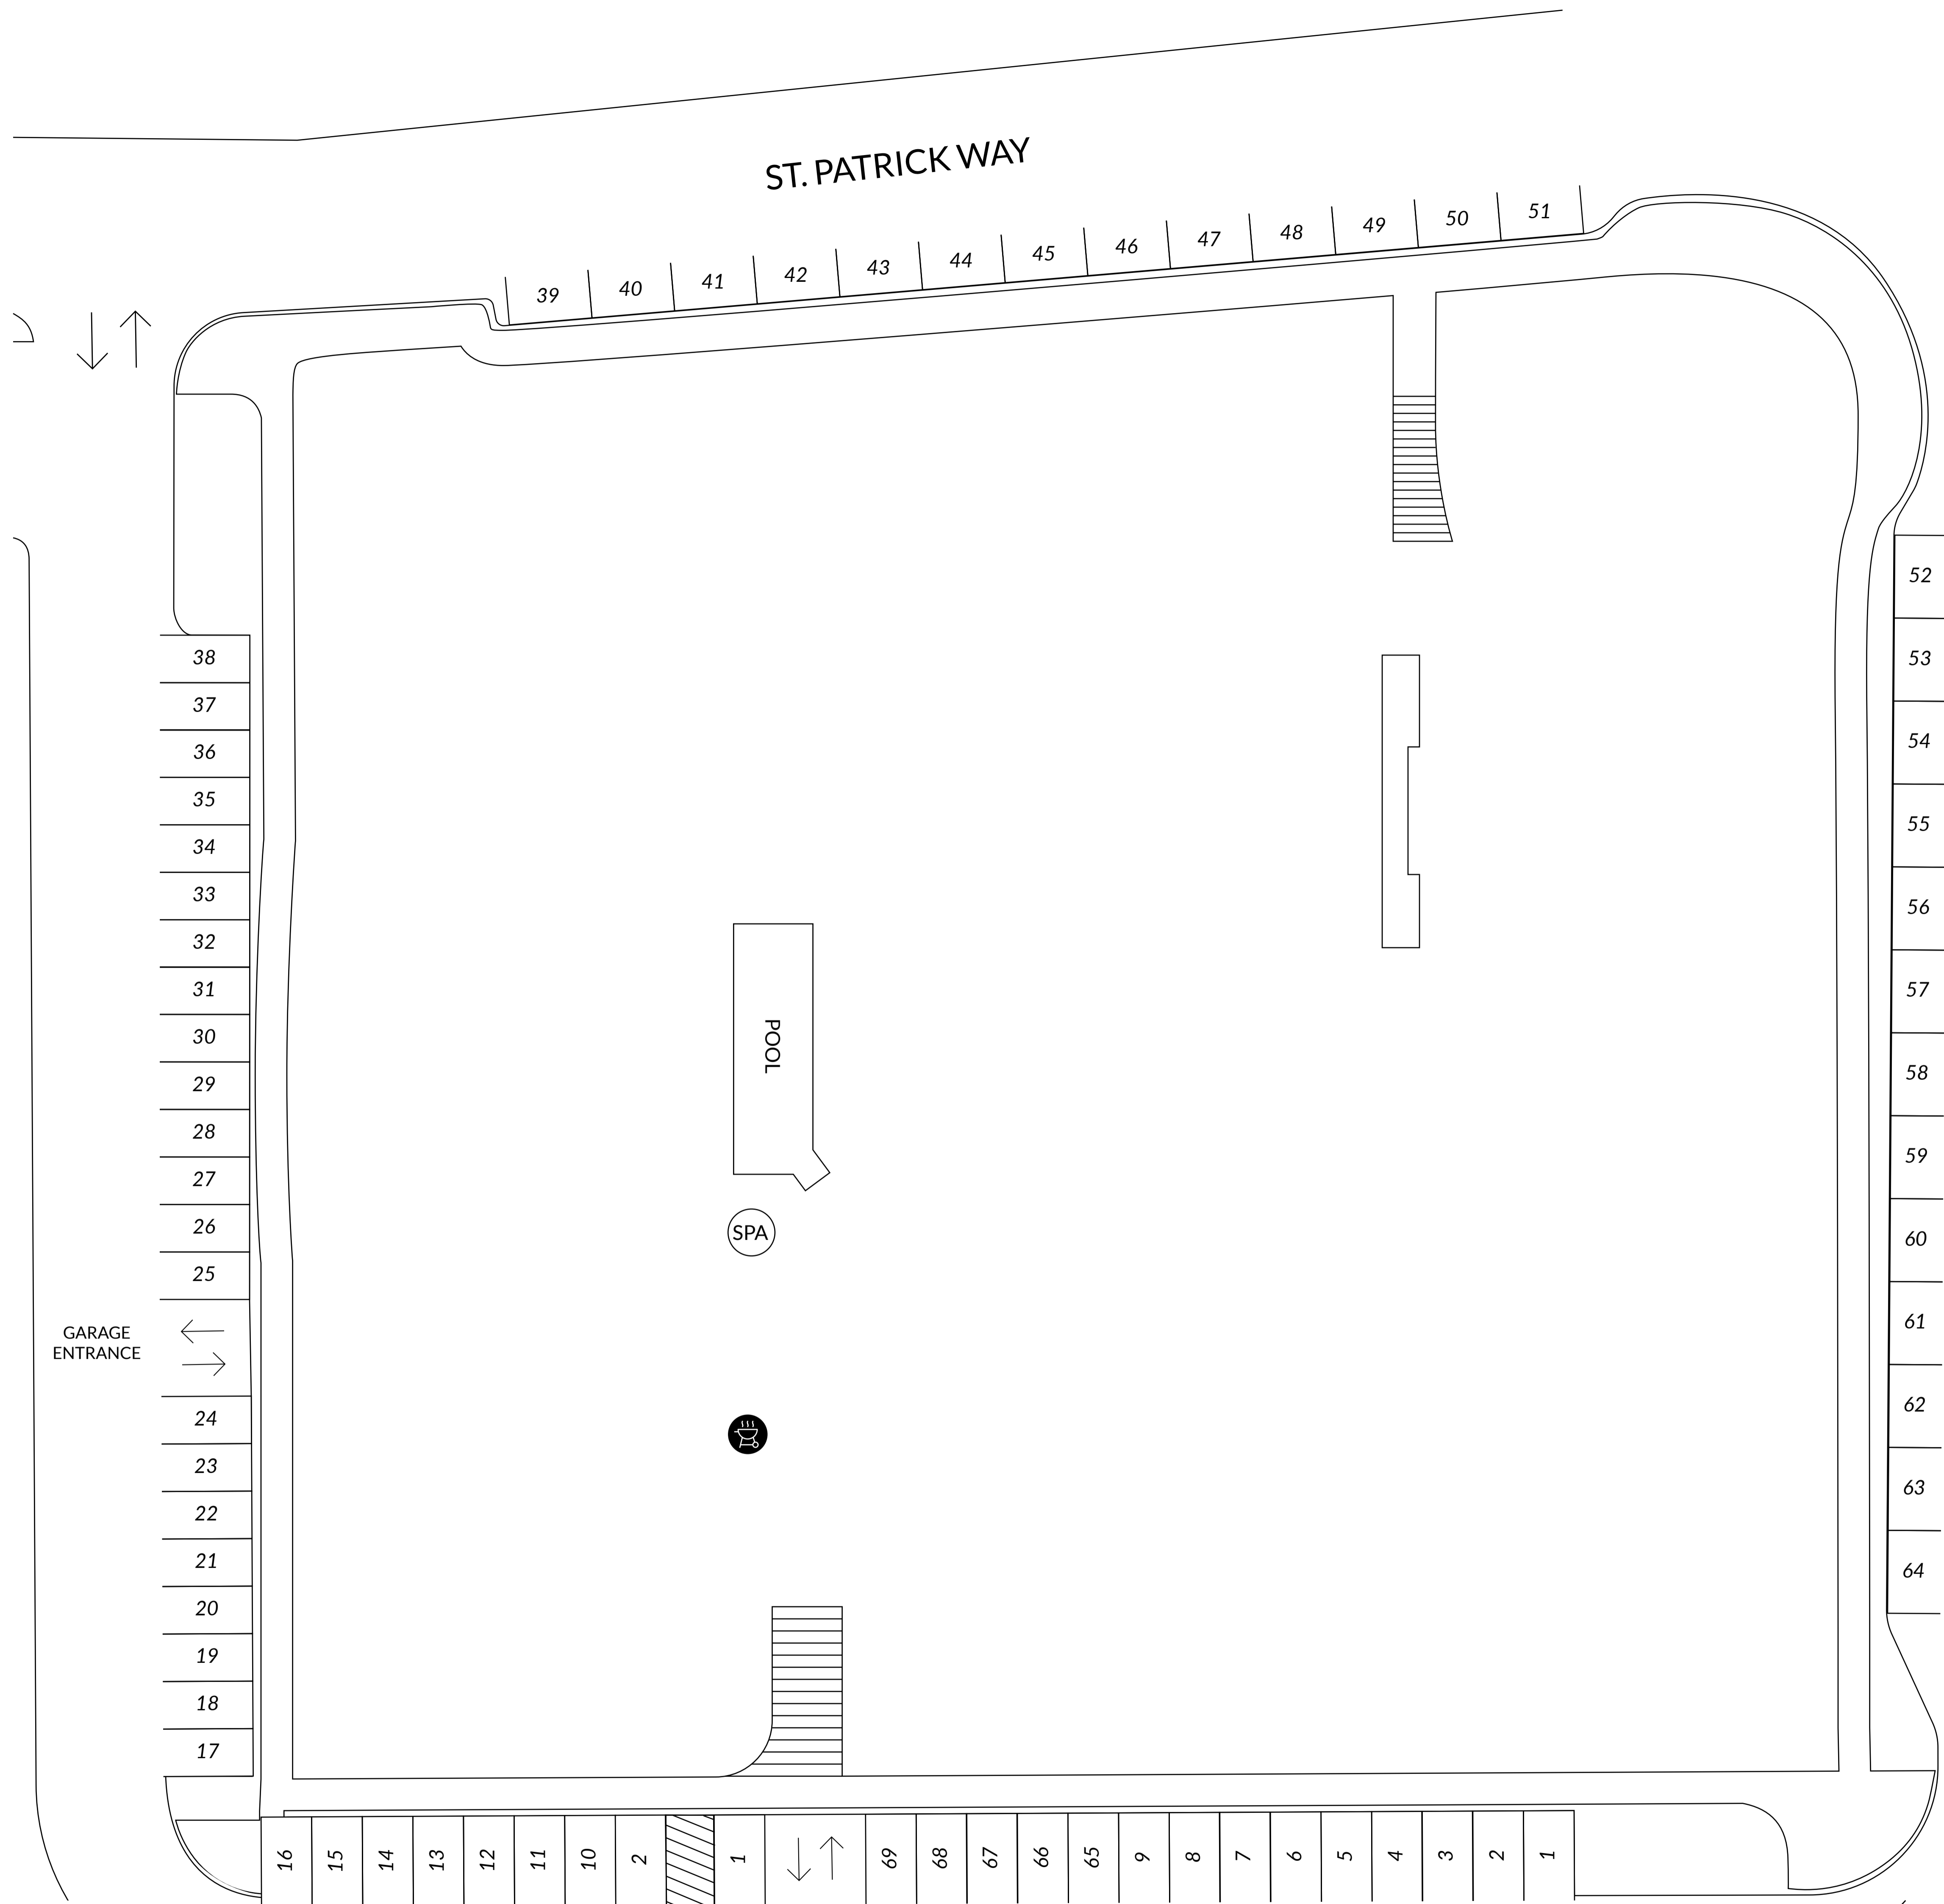

ST. PATRICK WAY

GOLDEN GATE DRIVE

-  BBQ
-  ELEVATOR
-  GATE
-  TRASH
-  ACCESSIBLE
-  FUTURE RESIDENT
-  STANDARD

ST. PATRICK WAY

GOLDEN GATE DRIVE

GARAGE ENTRANCE

GARAGE ENTRANCE

BBQ
ELEVATOR
GATE
TRASH

ACCESSIBLE
FUTURE RESIDENT
STANDARD

L1

N

ST. PATRICK WAY

GOLDEN GATE DRIVE

GARAGE ENTRANCE

GARAGE ENTRANCE

BBQ

ELEVATOR

GATE

TRASH

ACCESSIBLE

FUTURE RESIDENT

FUTURE RESIDENT

STANDARD