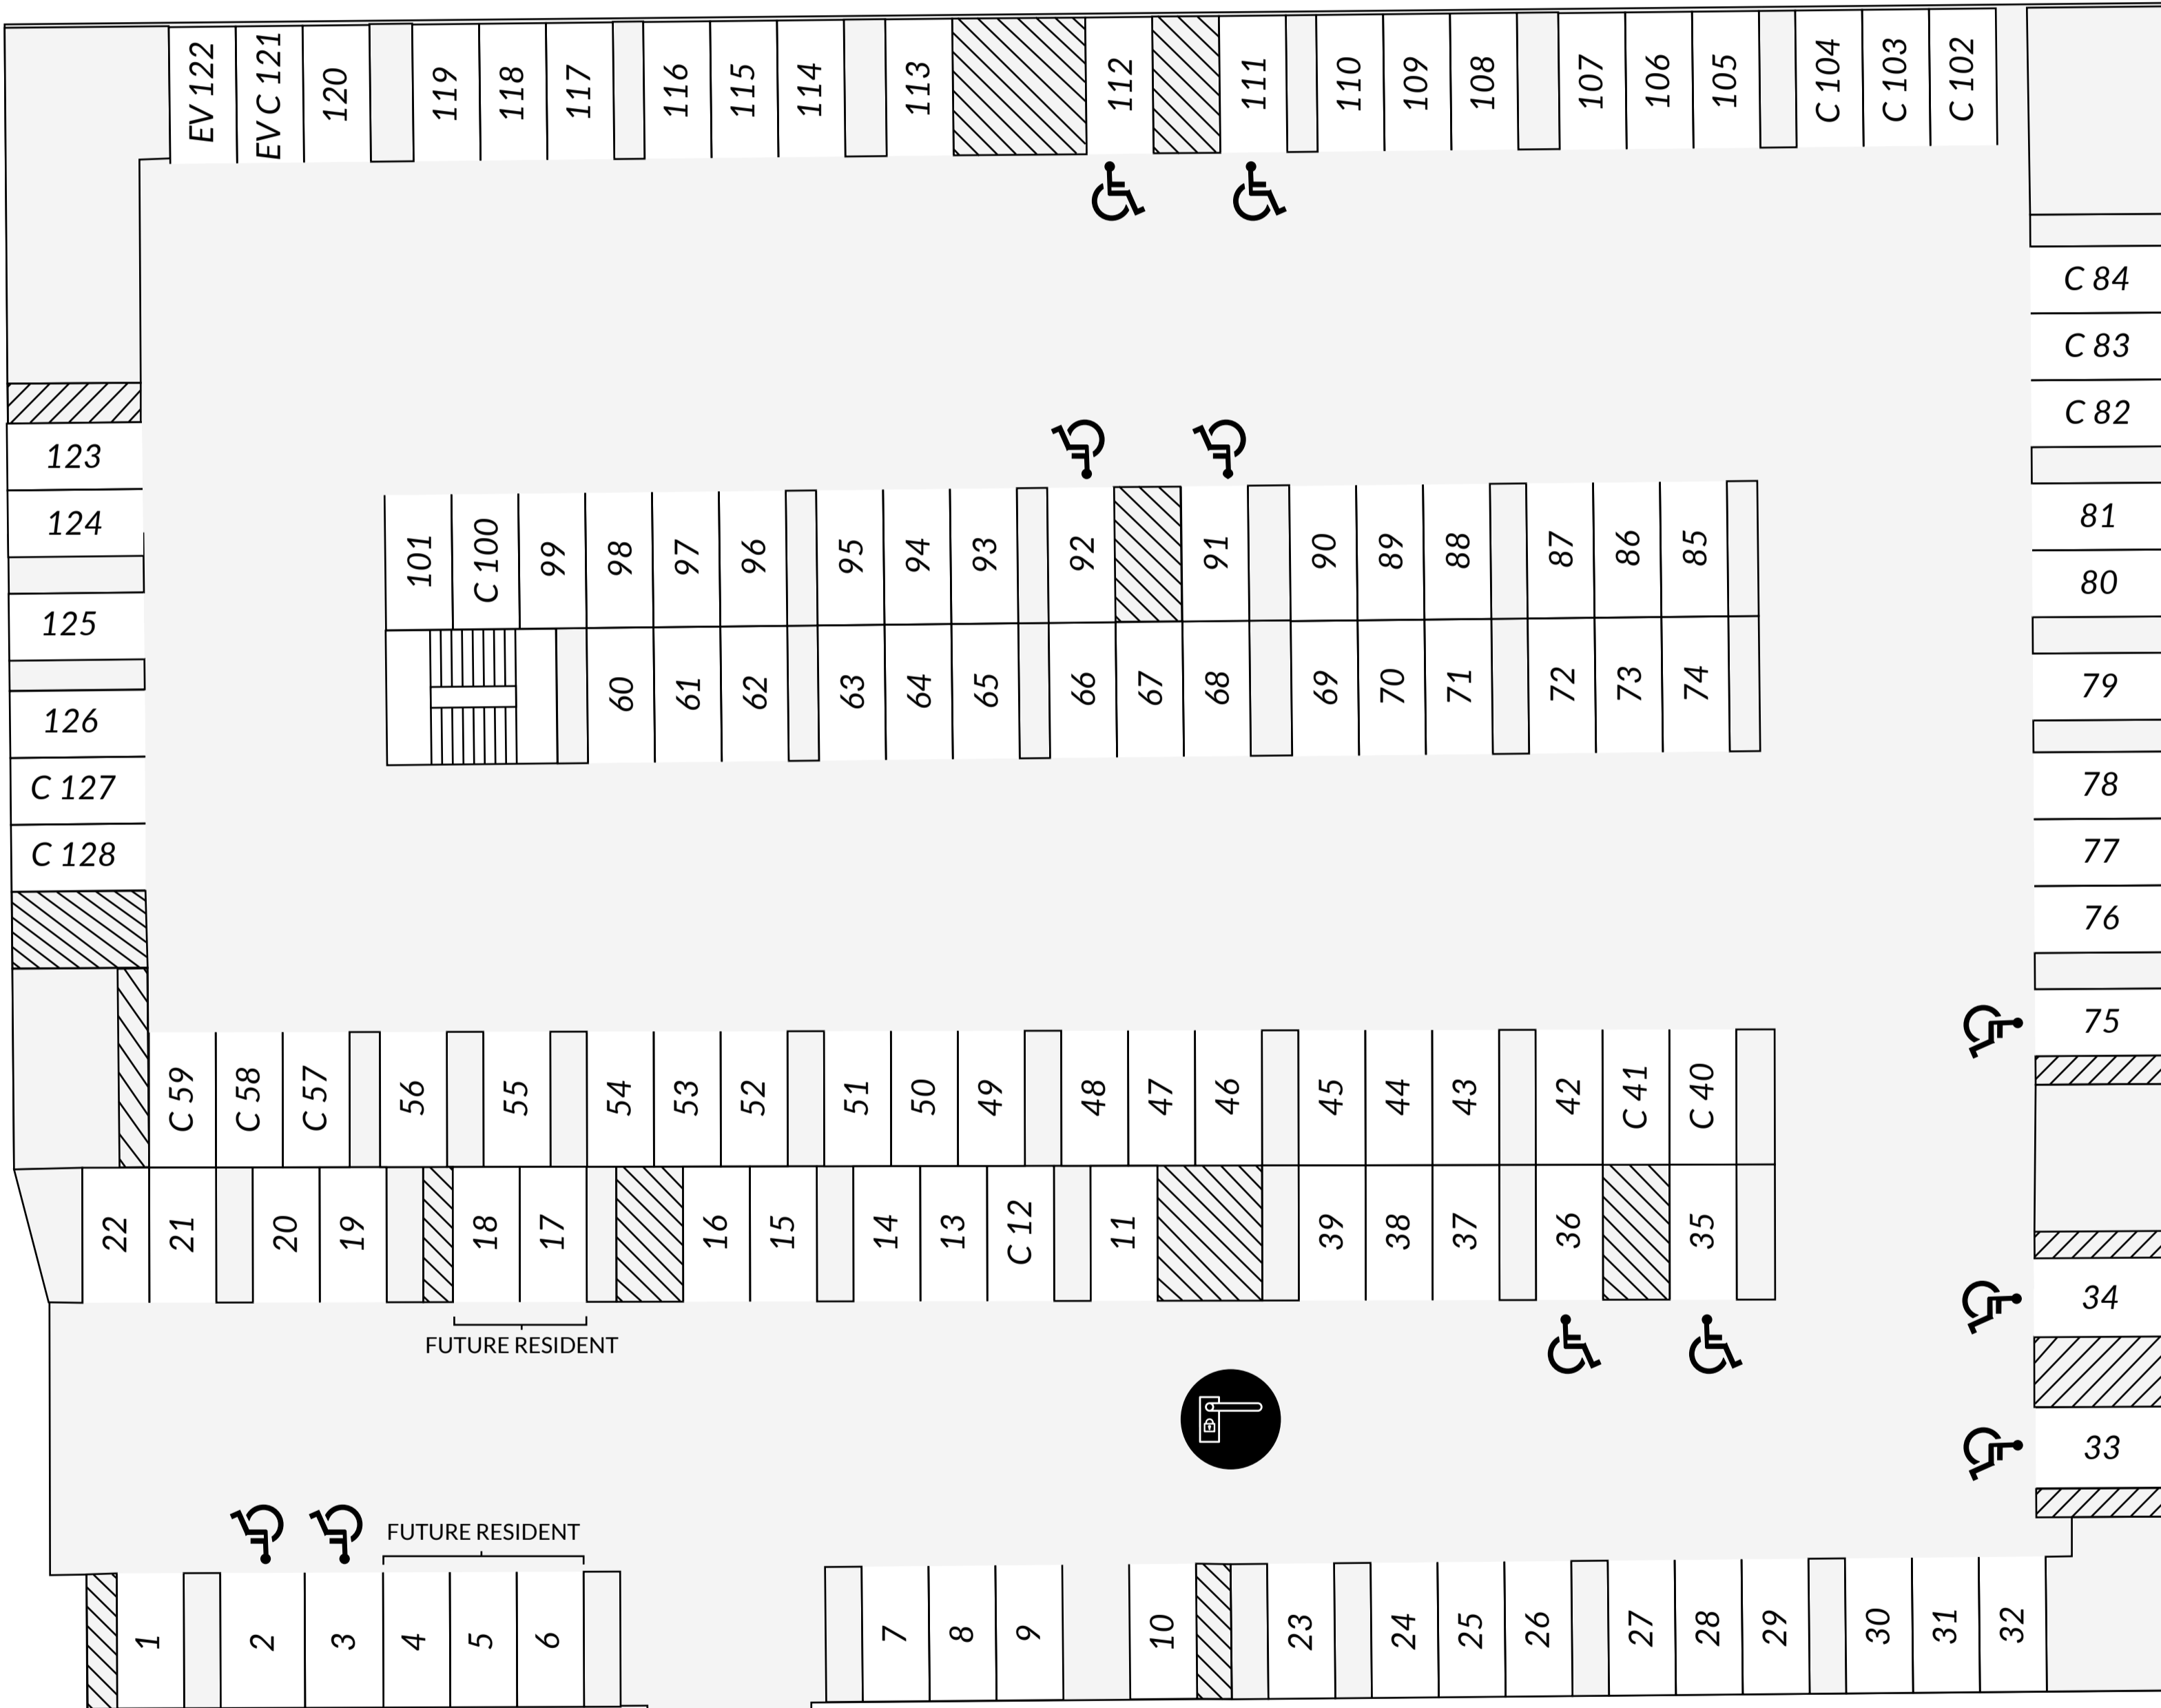

ST. PATRICK WAY

GOLDEN GATE DRIVE

-  BBQ
-  ELEVATOR
-  GATE
-  TRASH
-  ACCESSIBLE
-  FUTURE RESIDENT
-  STANDARD

ST. PATRICK WAY

GOLDEN GATE DRIVE

GARAGE ENTRANCE

GARAGE ENTRANCE

BBQ
ELEVATOR
GATE
TRASH

ACCESSIBLE
FUTURE RESIDENT
STANDARD

L1

N

ST. PATRICK WAY

GOLDEN GATE DRIVE

GARAGE ENTRANCE

GARAGE ENTRANCE

BBQ

ELEVATOR

GATE

TRASH

ACCESSIBLE

FUTURE RESIDENT

FUTURE RESIDENT

STANDARD