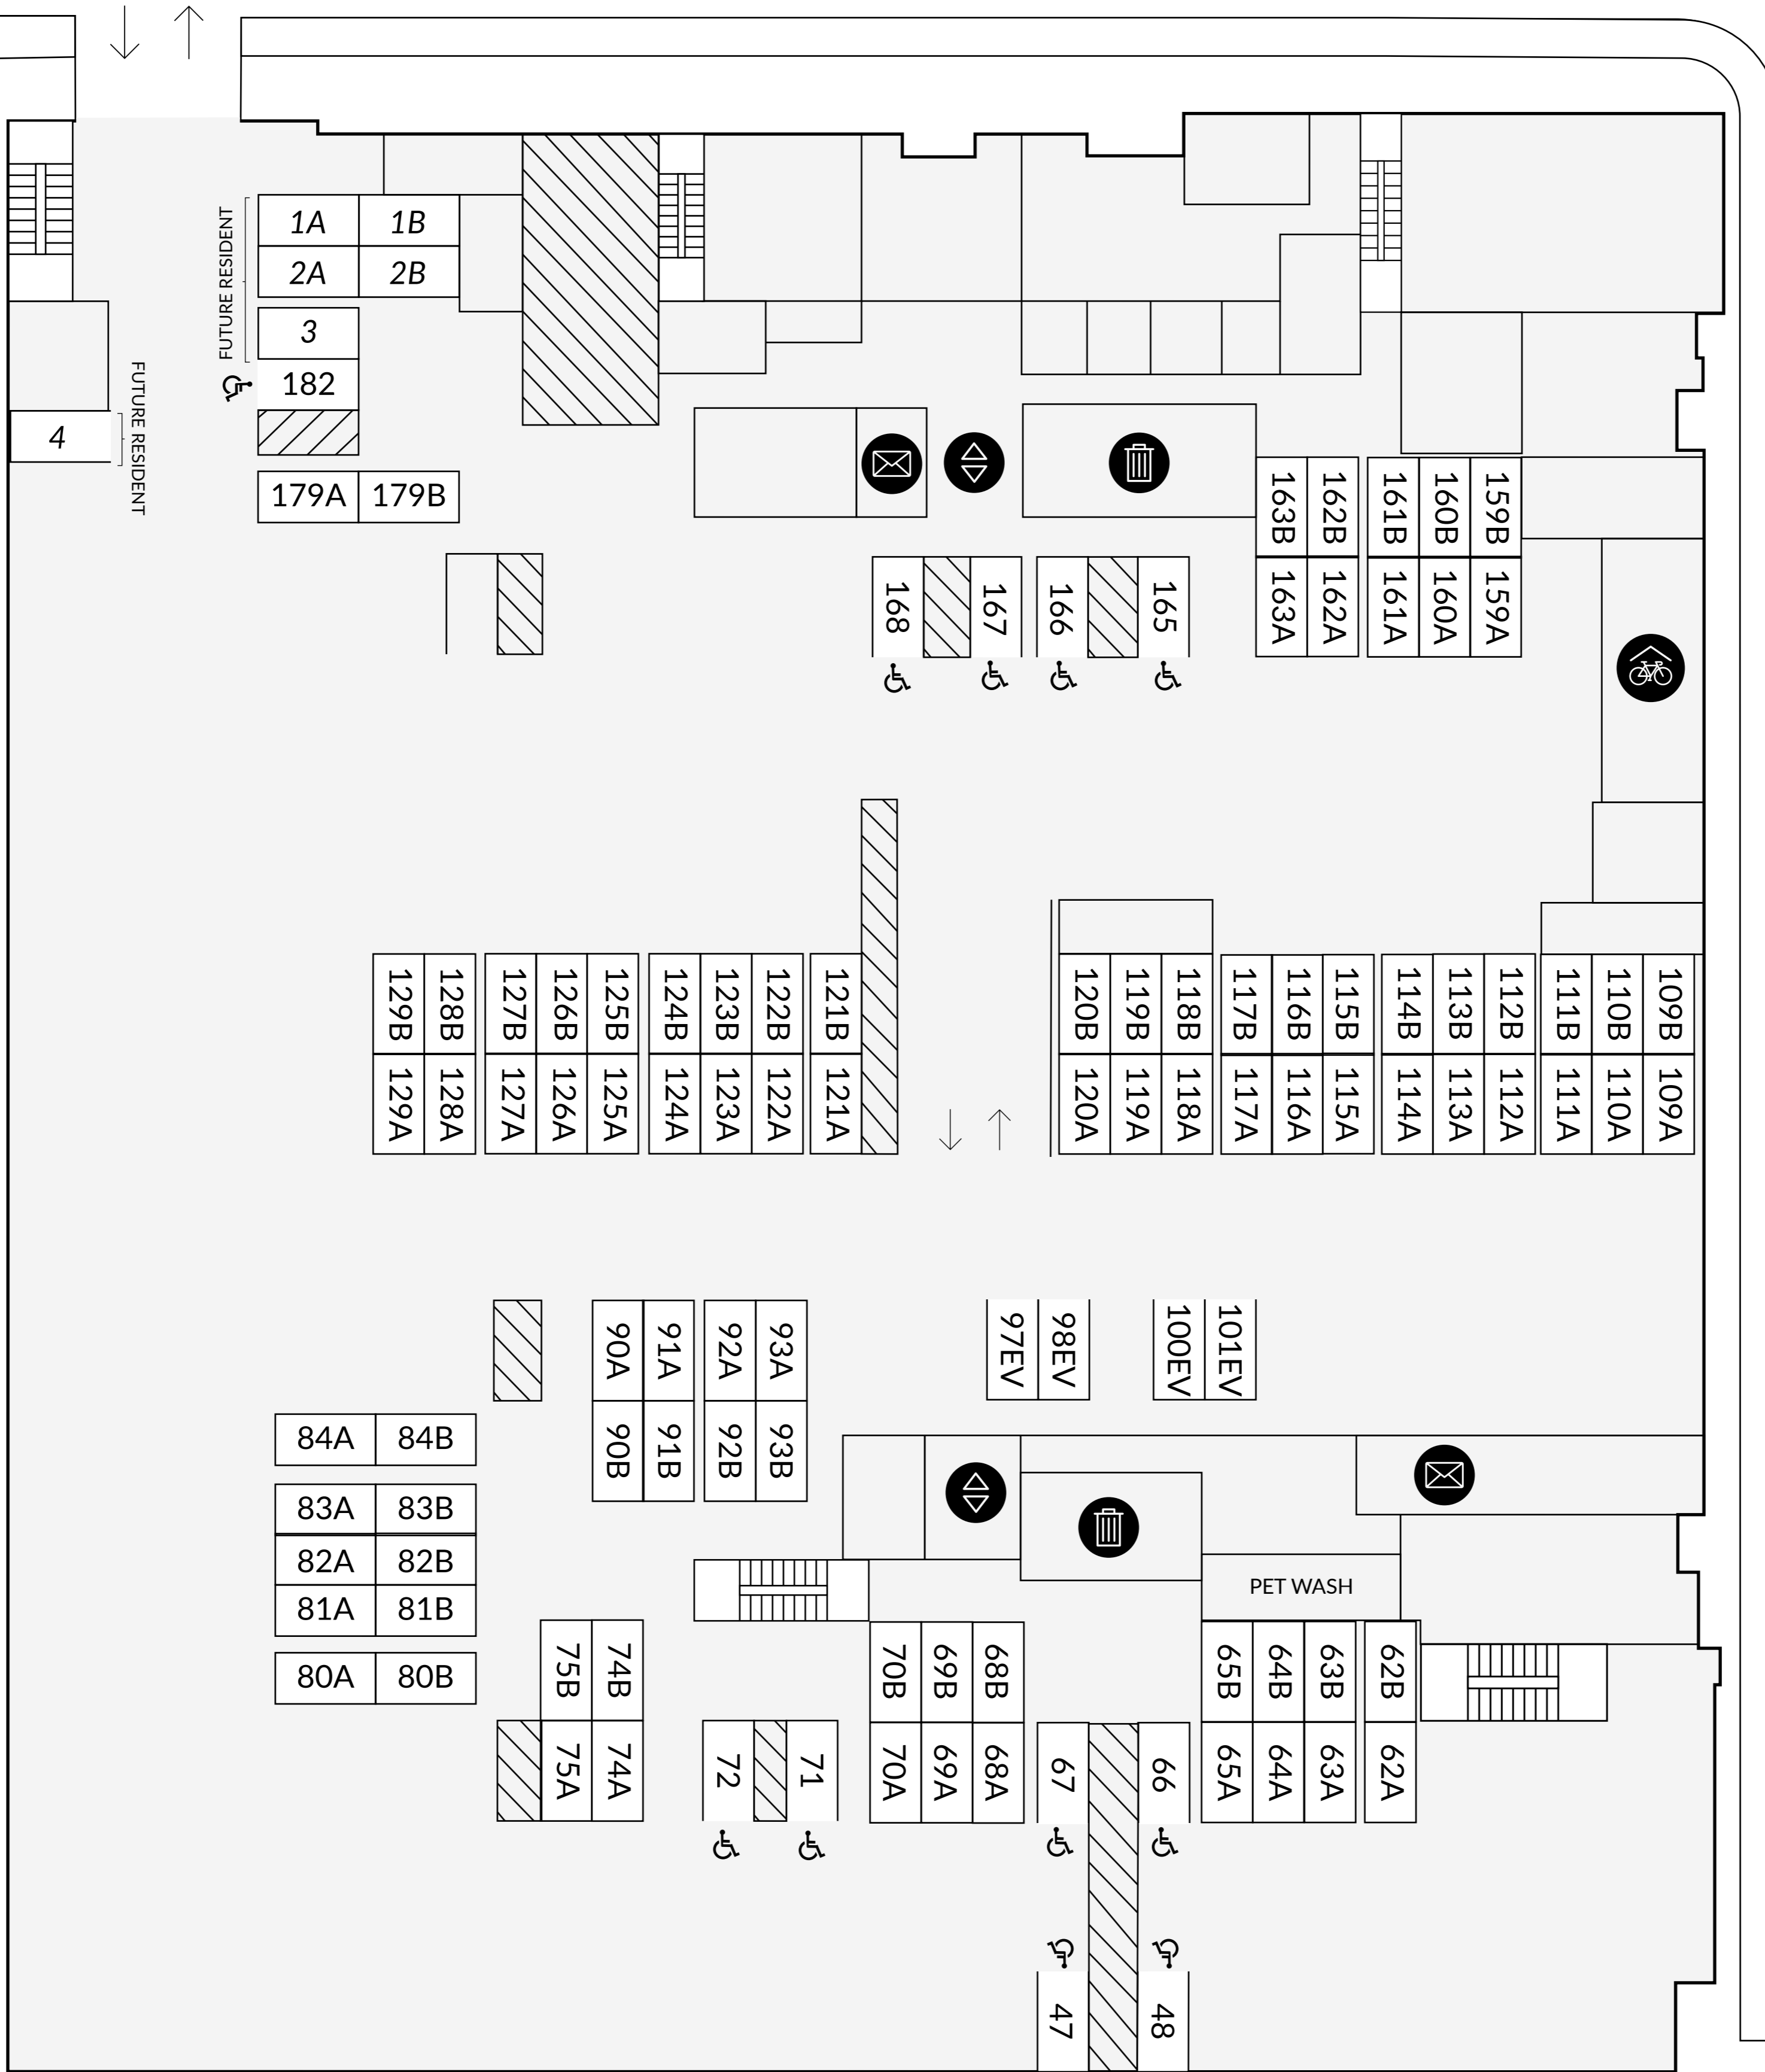

CENTURY CENTER COURT

NORTH FIRST STREET

-  BBQ
-  BIKE STORAGE
-  ELEVATOR
-  FITNESS CENTER
-  LOCKED GATE
-  MAIL
-  TRASH
-  ACCESSIBLE
-  CAR LIFT
-  FUTURE RESIDENT
-  STANDARD
-  TANDEM
-  EV EV CHARGING
-  M MOTORCYLCE

FLOOR 1

CENTURY CENTER COURT

NORTH FIRST STREET

-  BBQ
-  BIKE STORAGE
-  ELEVATOR
-  FITNESS CENTER
-  LOCKED GATE
-  MAIL
-  TRASH
-  ACCESSIBLE
-  CAR LIFT
-  FUTURE RESIDENT
-  STANDARD
-  TANDEM
-  EV CHARGING
-  MOTORCYLCE

FLOOR 2