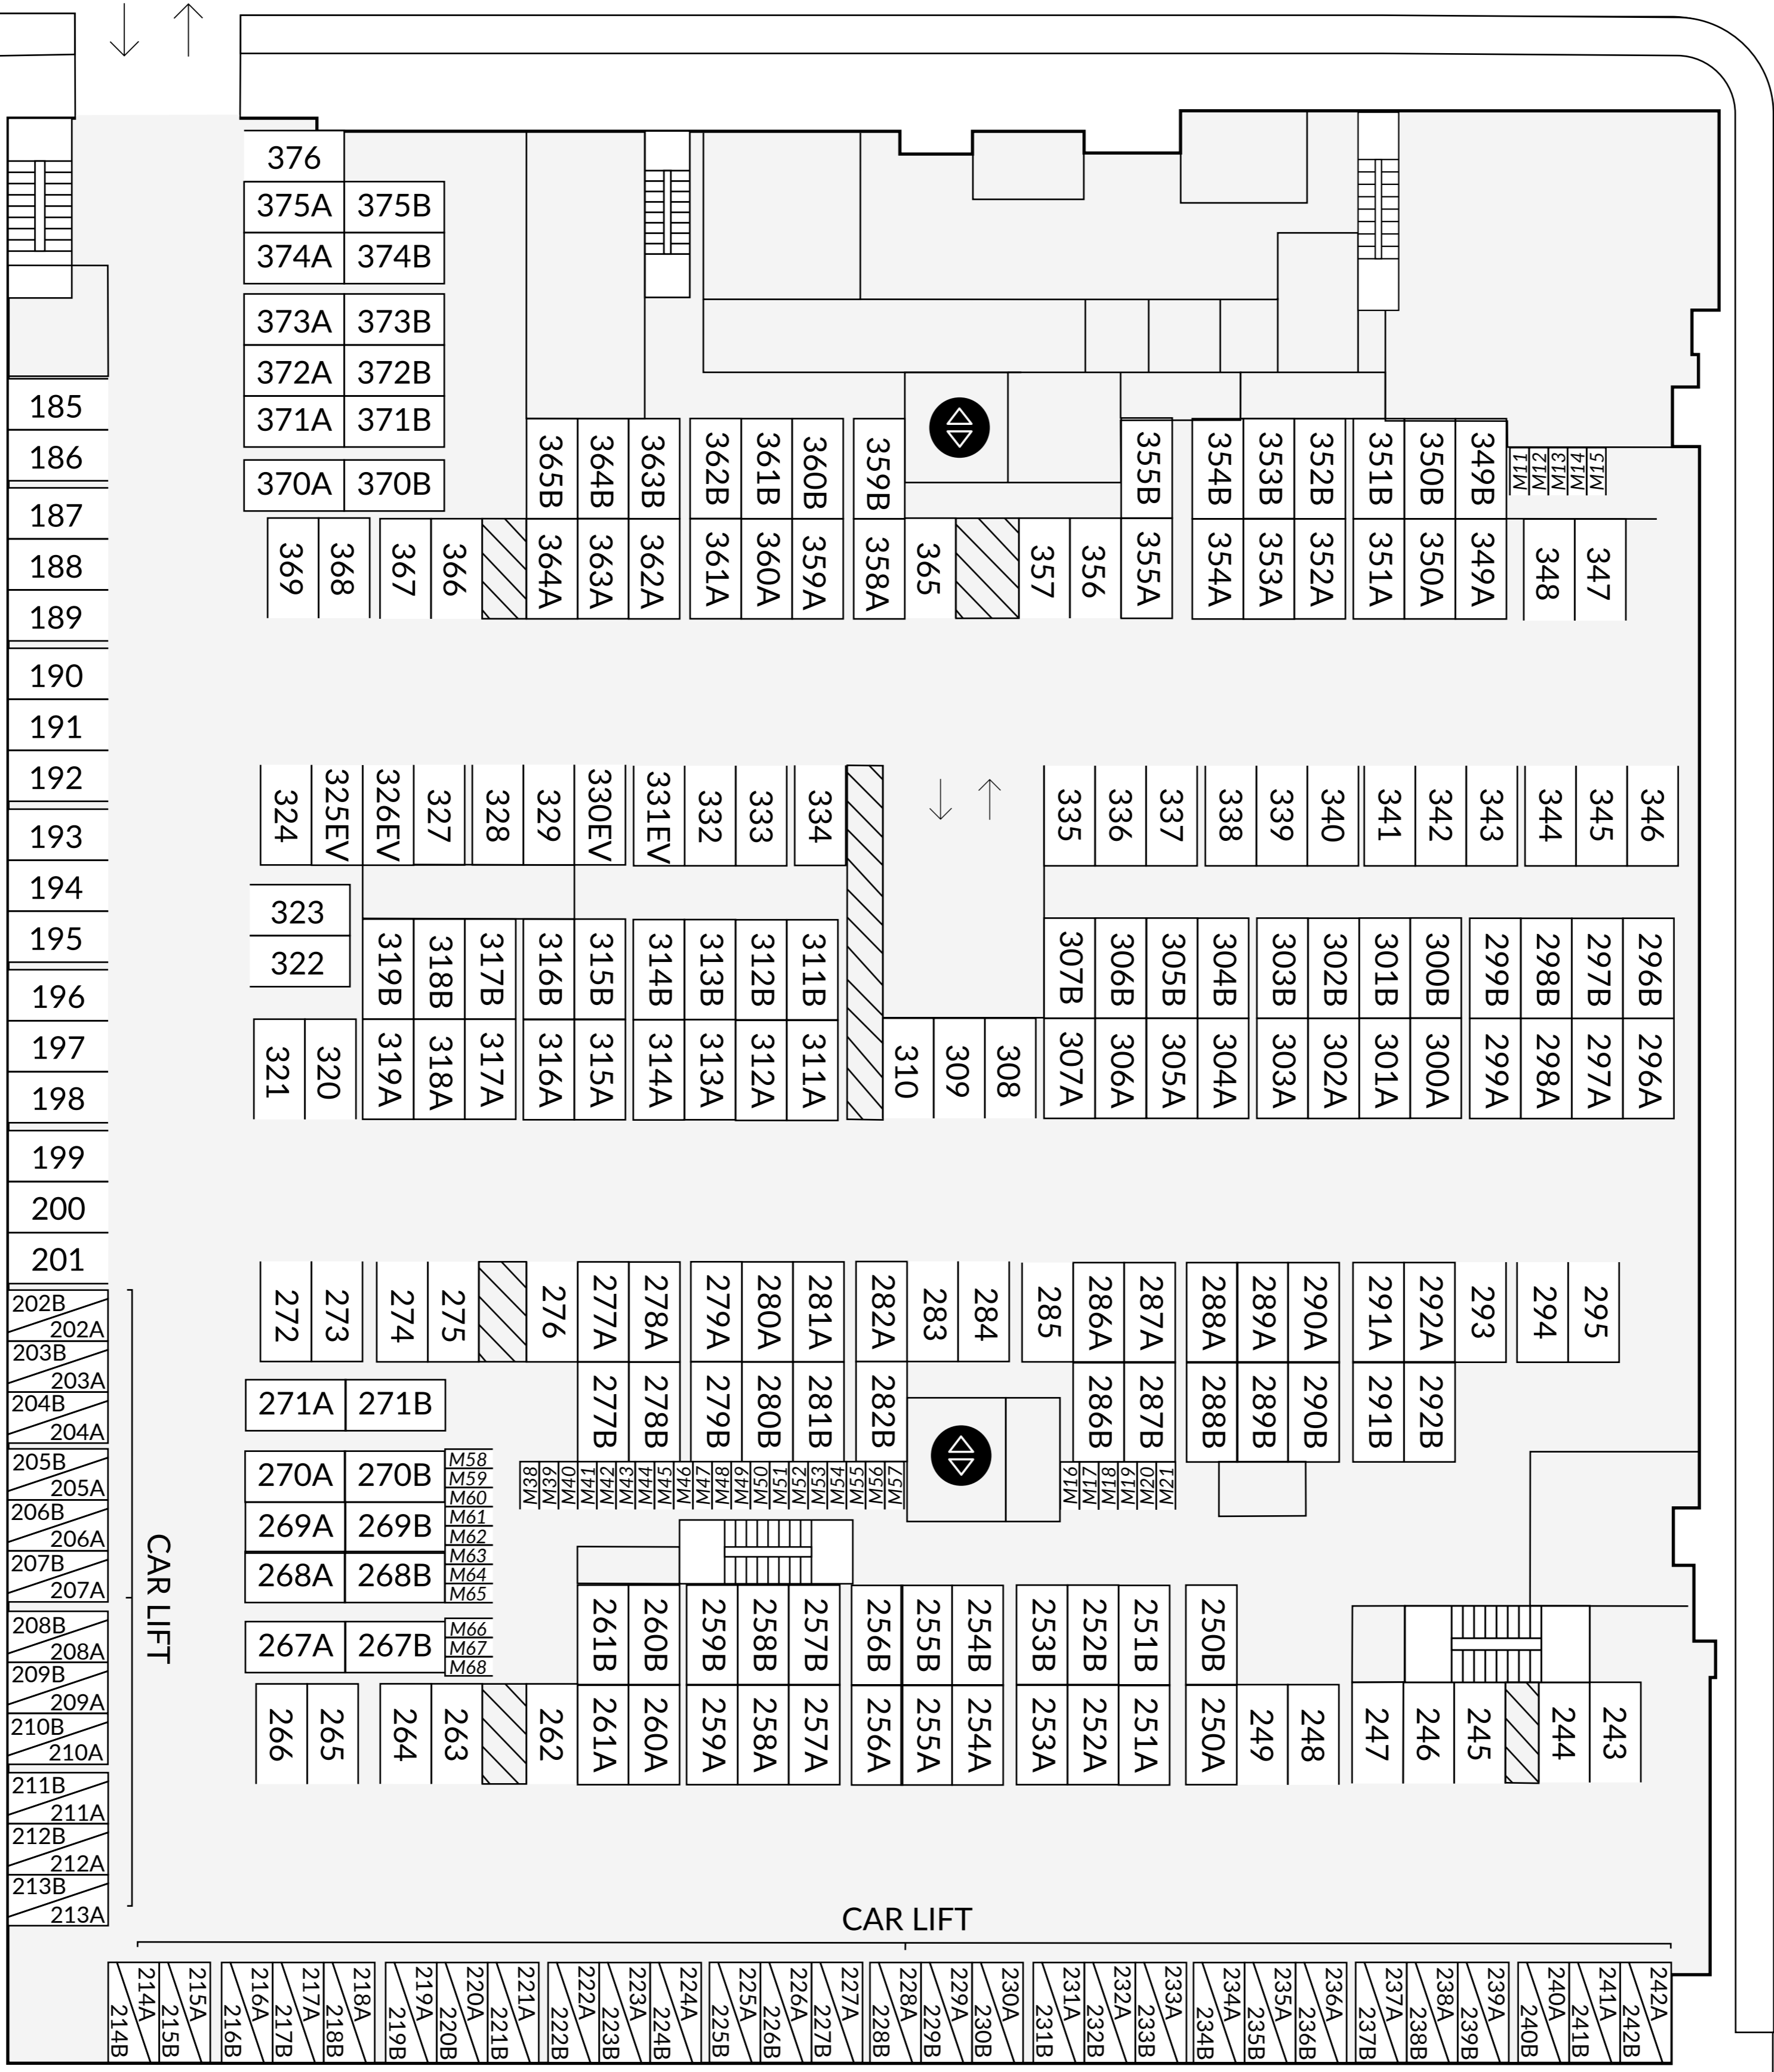

CENTURY CENTER COURT

NORTH FIRST STREET

-  BBQ
-  BIKE STORAGE
-  ELEVATOR
-  FITNESS CENTER
-  LOCKED GATE
-  MAIL
-  TRASH
-  ACCESSIBLE
-  CAR LIFT
-  FUTURE RESIDENT
-  STANDARD
-  TANDEM
-  EV EV CHARGING
-  M MOTORCYLCE

FLOOR 1

CENTURY CENTER COURT

NORTH FIRST STREET

-  BBQ
-  BIKE STORAGE
-  ELEVATOR
-  FITNESS CENTER
-  LOCKED GATE
-  MAIL
-  TRASH
-  ACCESSIBLE
-  CAR LIFT
-  FUTURE RESIDENT
-  STANDARD
-  TANDEM
-  EV CHARGING
-  MOTORCYLCE

FLOOR 2