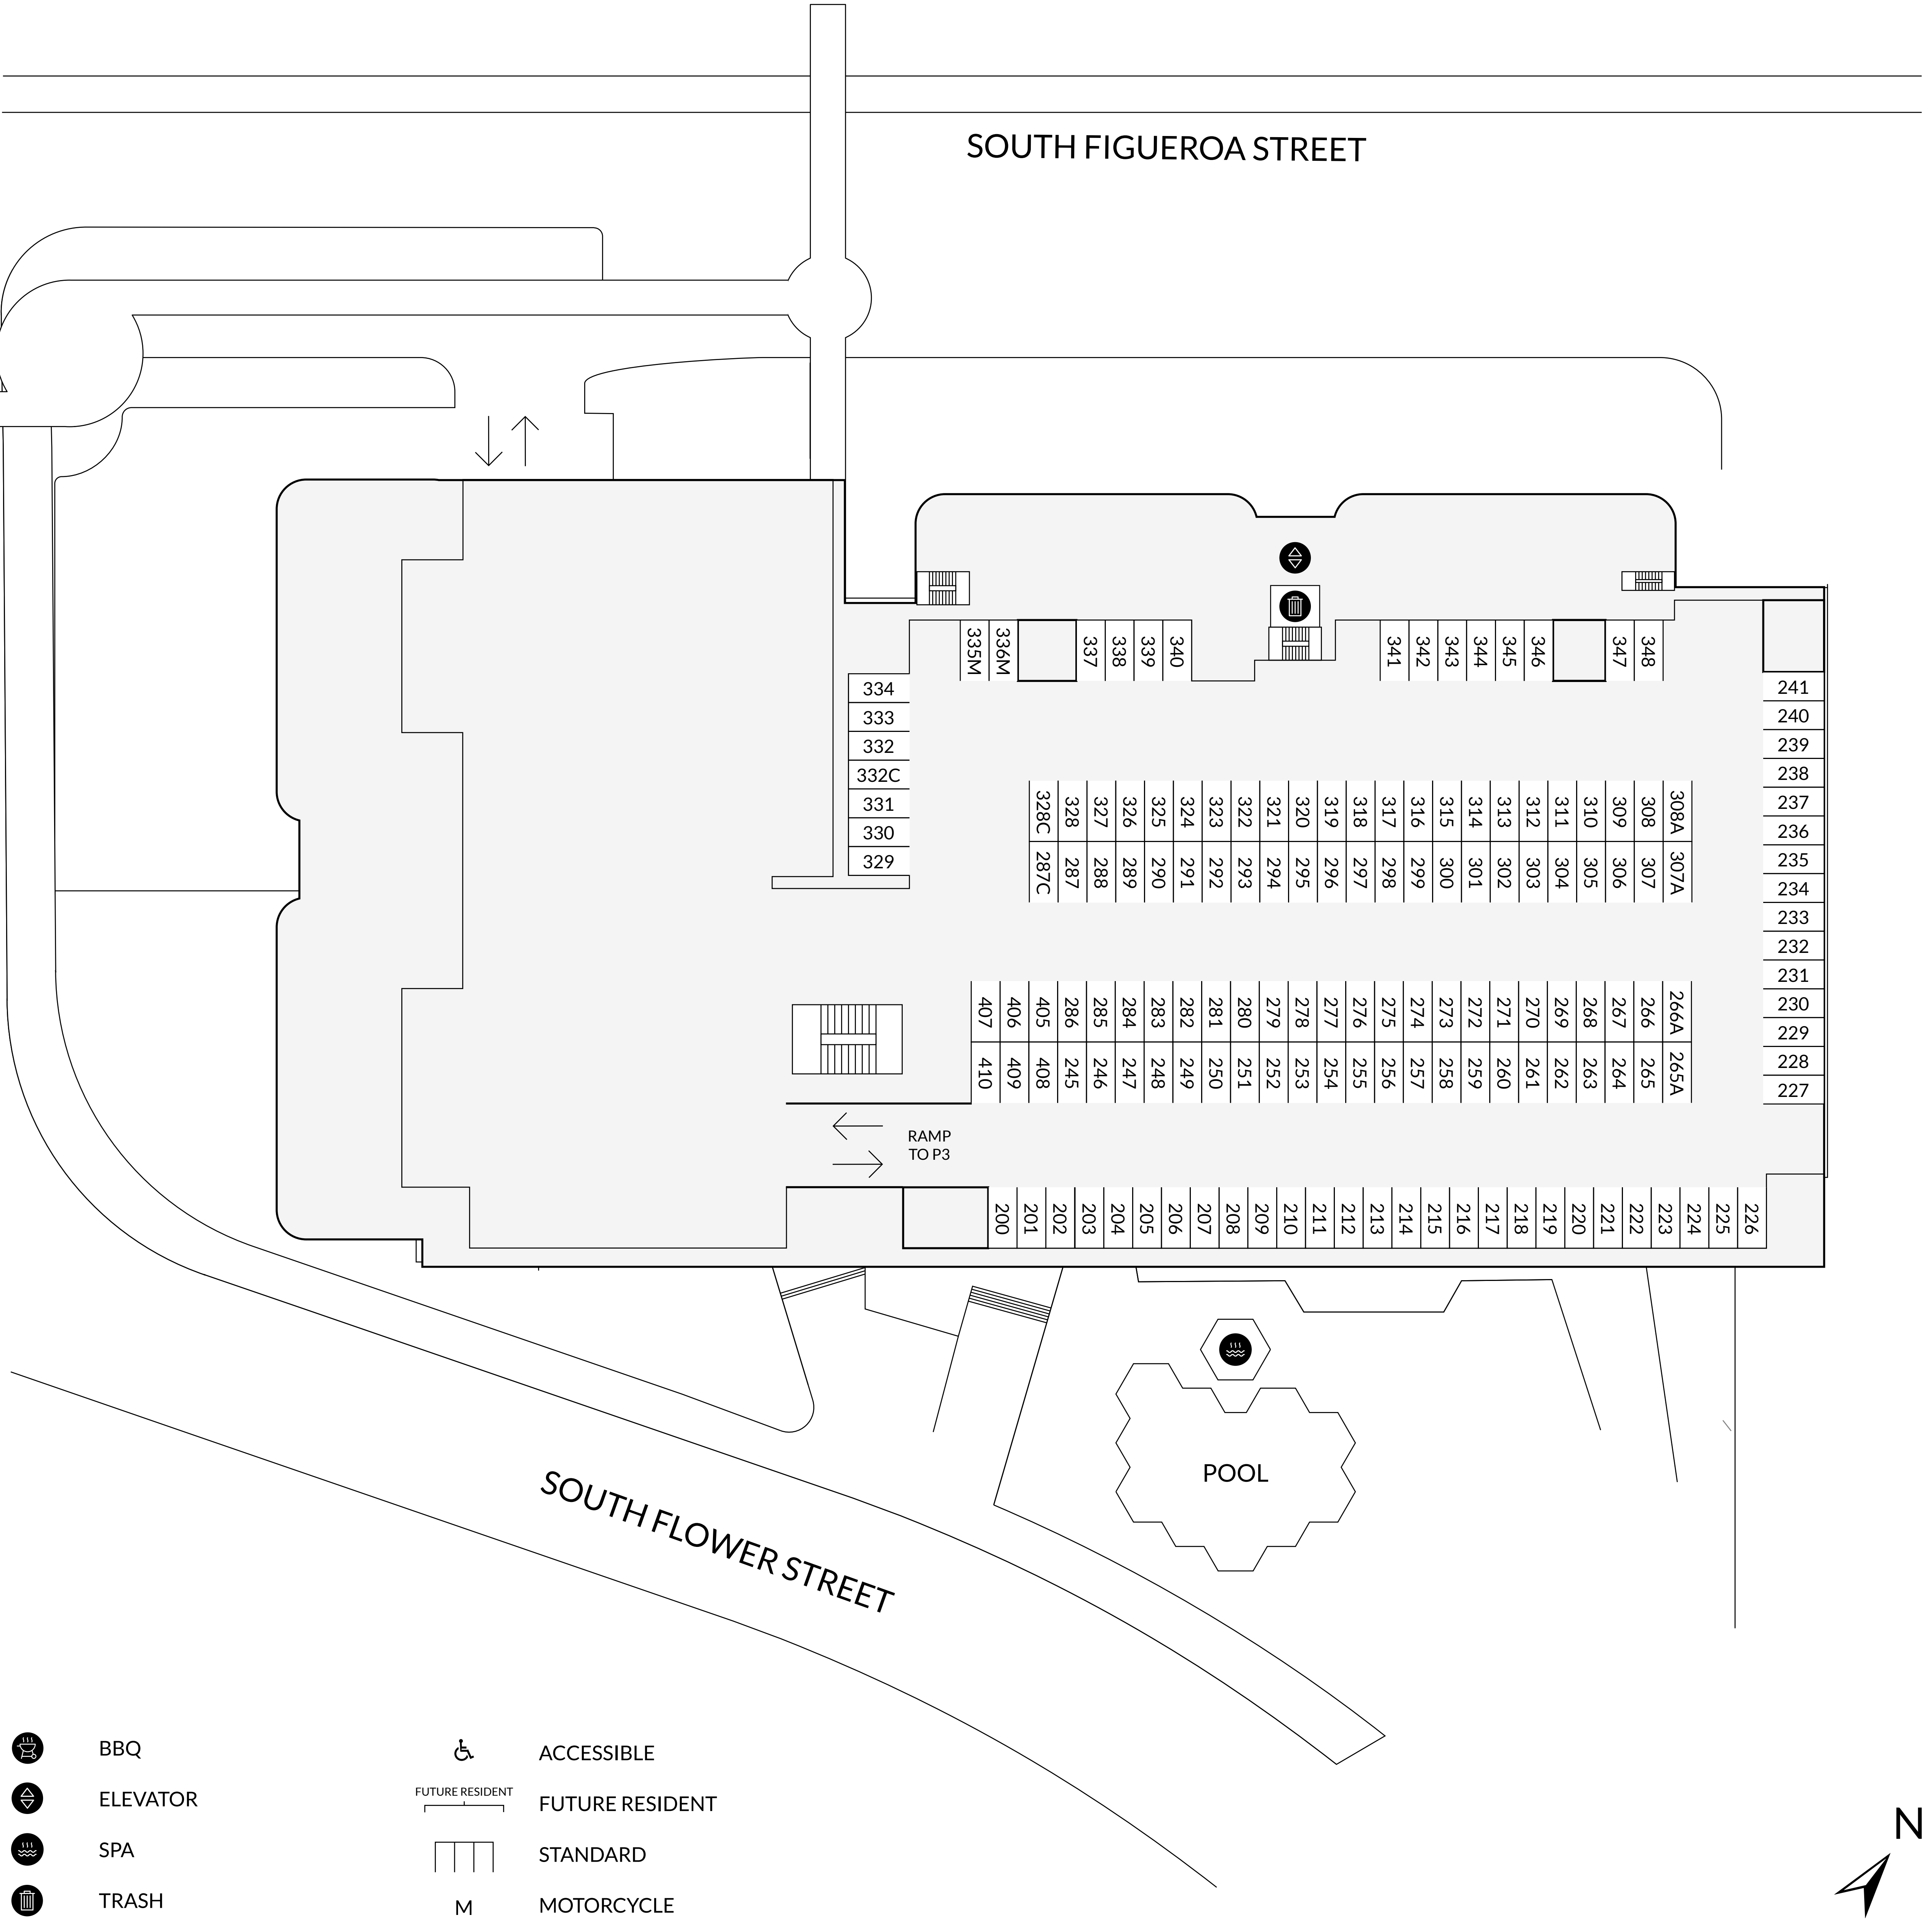

SOUTH FIGUEROA STREET

SOUTH FLOWER STREET

COURTYARD

POOL

25C	19
26C	20
27C	21
28C	22
29C	23
30C	24
13	7
14	8
15	9
16	10
17	11
18	12

101
102
103
104
105
106

165	136
164	137
163	138
162	139
161	140
160	141
159	142
158	143
157	144
156	145
155	146
154	147
154C	147C
401	403
402	404
153	148
152	149
151	150
151C	150C

135EV
134EV
133
132
131
130
129
128
127
126
125
124

107
108
109
110
111

122
121

121C
120C

120
119
118
117
116
115
114
113
112

-  BBQ
-  ELEVATOR
-  SPA
-  TRASH
-  ACCESSIBLE
-  FUTURE RESIDENT
-  STANDARD
-  MOTORCYCLE

SOUTH FIGUEROA STREET

SOUTH FLOWER STREET

- BBQ
- ELEVATOR
- SPA
- TRASH
- ACCESSIBLE
- FUTURE RESIDENT
- STANDARD
- MOTORCYCLE

SOUTH FIGUEROA STREET

SOUTH FLOWER STREET

- BBQ
- ELEVATOR
- SPA
- TRASH
- ACCESSIBLE
- FUTURE RESIDENT
- STANDARD
- MOTORCYCLE

SOUTH FIGUEROA STREET

SOUTH FLOWER STREET

-  BBQ
-  ELEVATOR
-  SPA
-  TRASH
-  ACCESSIBLE
-  FUTURE RESIDENT
-  STANDARD
-  MOTORCYCLE