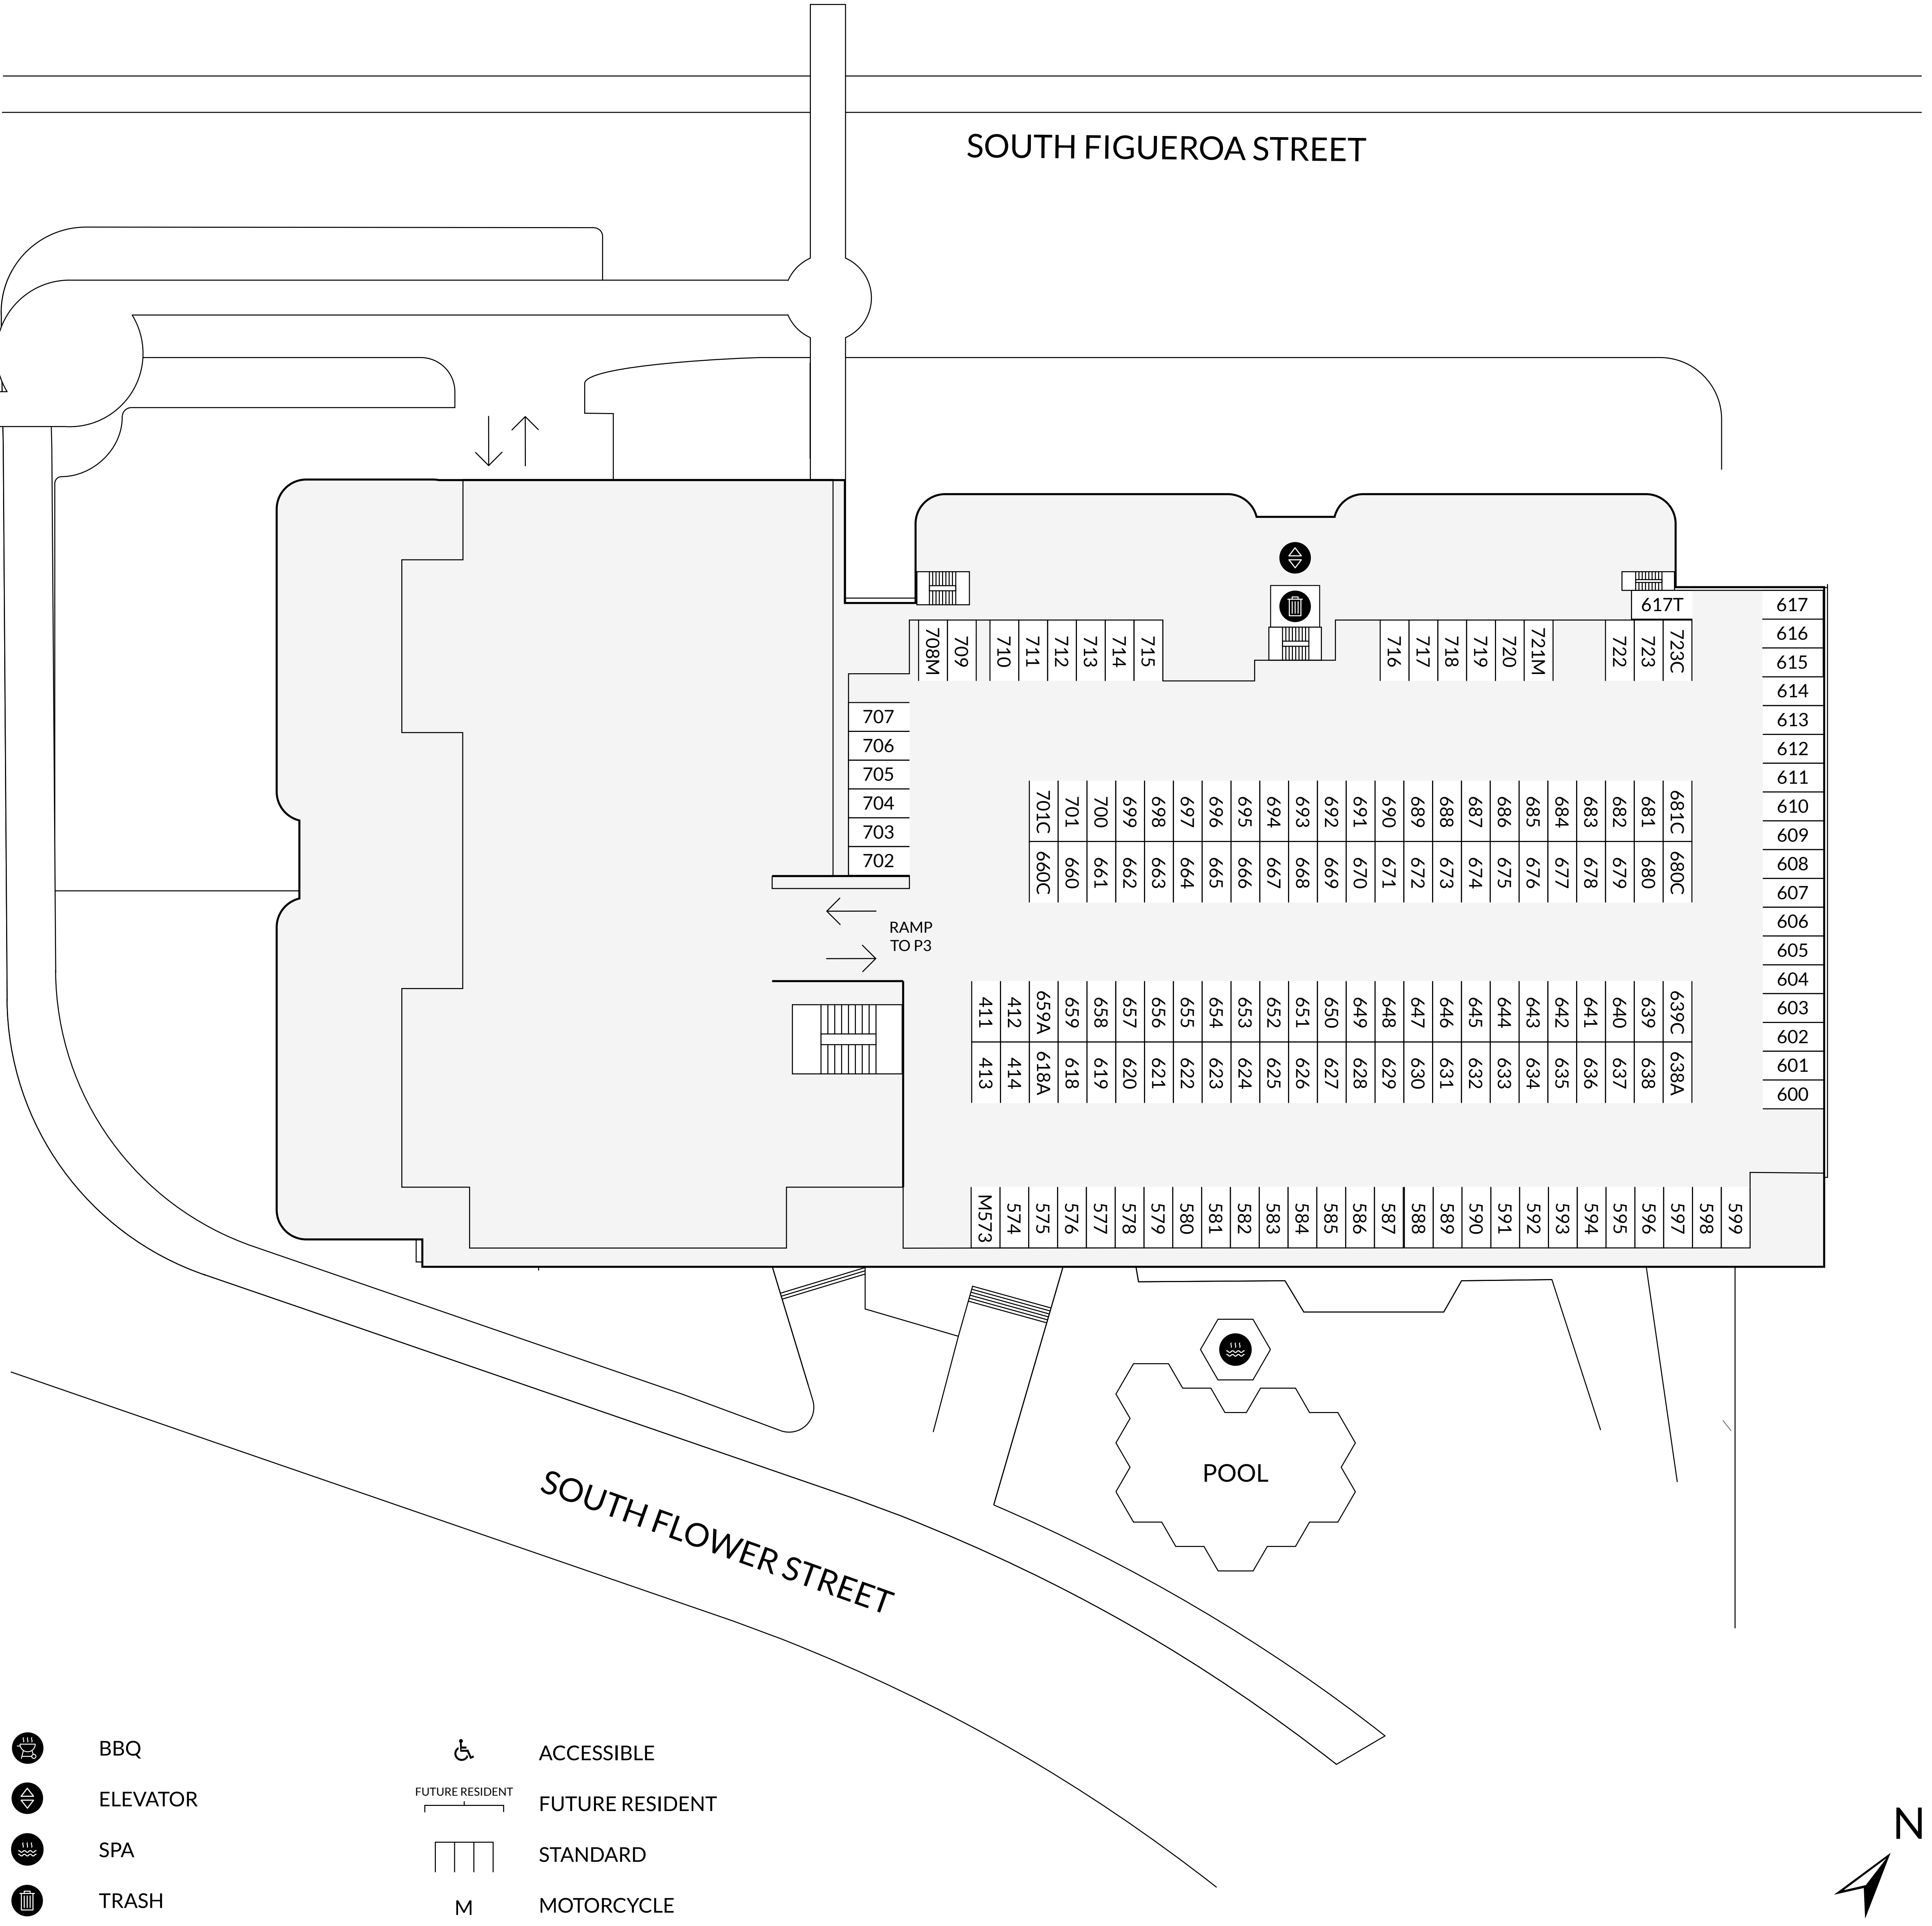

SOUTH FIGUEROA STREET

SOUTH FLOWER STREET

COURTYARD

POOL

25C	19
26C	20
27C	21
28C	22
29C	23
30C	24
13	7
14	8
15	9
16	10
17	11
18	12

101
102
103
104
105
106

165	136
164	137
163	138
162	139
161	140
160	141
159	142
158	143
157	144
156	145
155	146
154	147
154C	147C
401	403
402	404
153	148
152	149
151	150
151C	150C

SOUTH FIGUEROA STREET

SOUTH FLOWER STREET

- BBQ
- ELEVATOR
- SPA
- TRASH
- ACCESSIBLE
- FUTURE RESIDENT
- STANDARD
- MOTORCYCLE

SOUTH FIGUEROA STREET

SOUTH FLOWER STREET

- BBQ
- ELEVATOR
- SPA
- TRASH
- ACCESSIBLE
- FUTURE RESIDENT
- STANDARD
- MOTORCYCLE

SOUTH FIGUEROA STREET

SOUTH FLOWER STREET

-  BBQ
-  ELEVATOR
-  SPA
-  TRASH
-  ACCESSIBLE
-  FUTURE RESIDENT
-  STANDARD
-  MOTORCYCLE