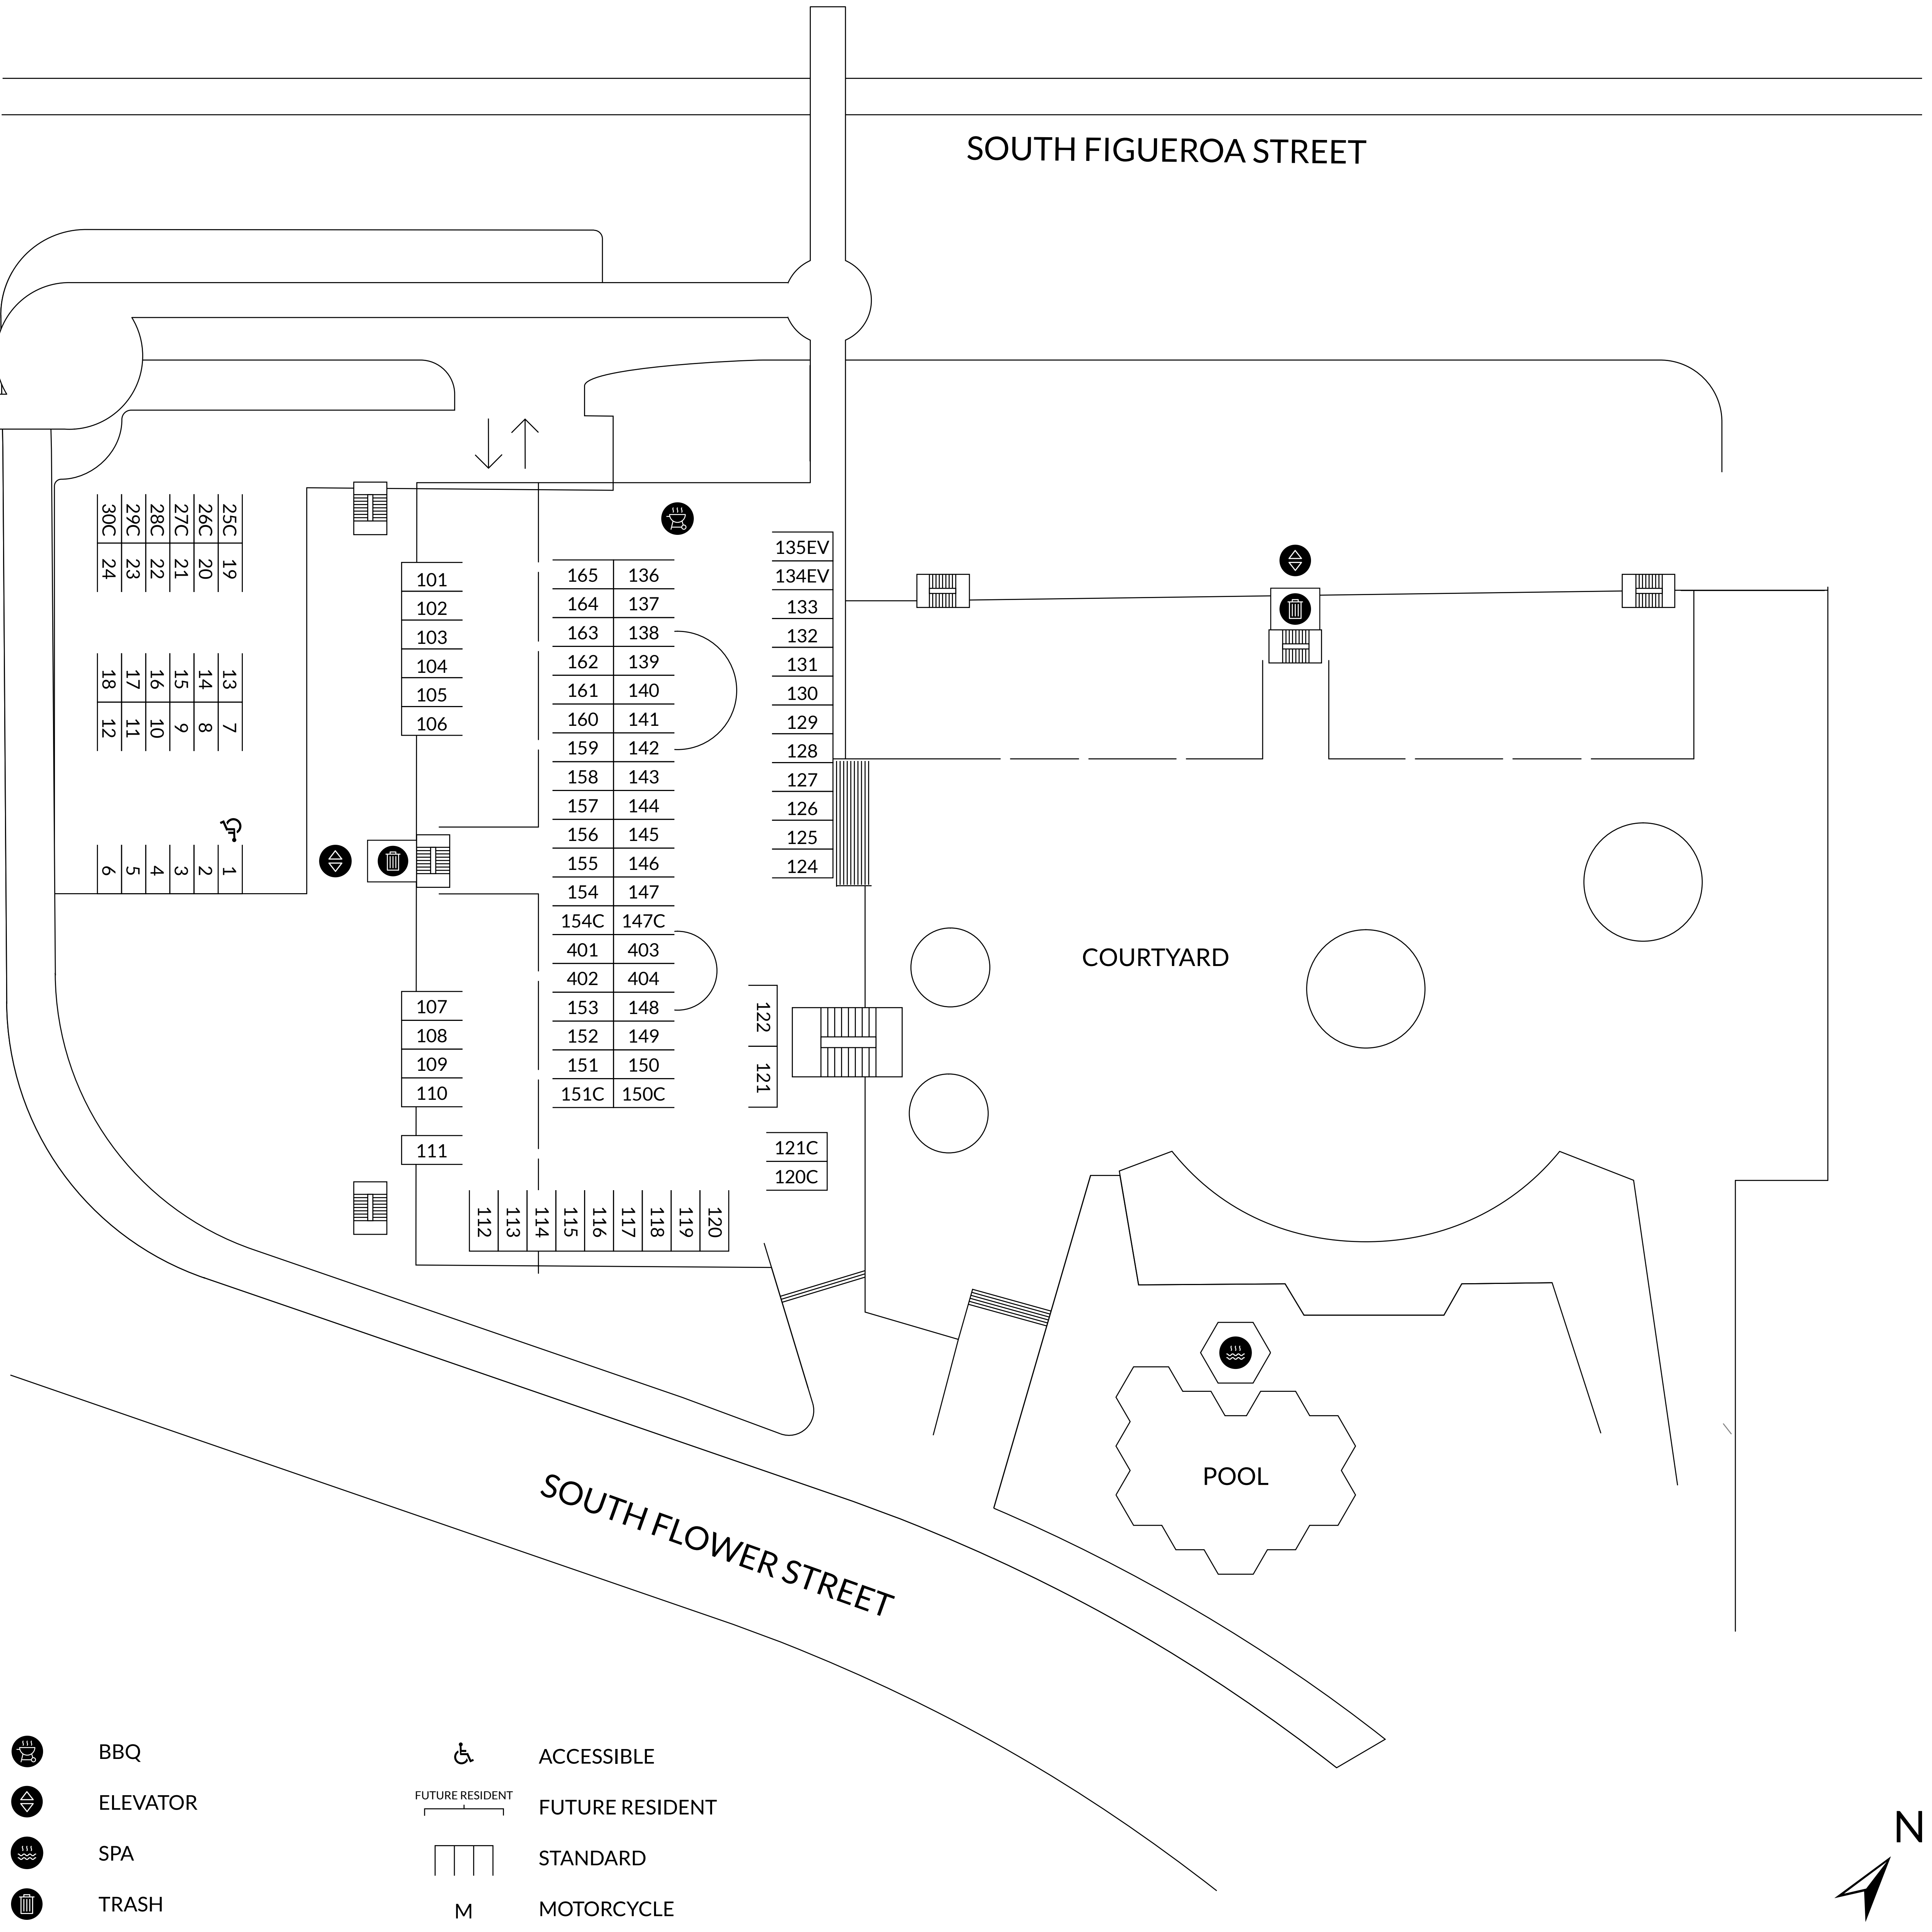

SOUTH FIGUEROA STREET

SOUTH FLOWER STREET

COURTYARD

POOL

25C	19
26C	20
27C	21
28C	22
29C	23
30C	24
13	7
14	8
15	9
16	10
17	11
18	12

101
102
103
104
105
106

165	136
164	137
163	138
162	139
161	140
160	141
159	142
158	143
157	144
156	145
155	146
154	147
154C	147C
401	403
402	404
153	148
152	149
151	150
151C	150C

135EV
134EV
133
132
131
130
129
128
127
126
125
124

107
108
109
110
111

122
121

121C
120C

120
119
118
117
116
115
114
113
112

-  BBQ
-  ELEVATOR
-  SPA
-  TRASH
-  ACCESSIBLE
-  FUTURE RESIDENT
-  STANDARD
-  MOTORCYCLE

SOUTH FIGUEROA STREET

SOUTH FLOWER STREET

- BBQ
- ELEVATOR
- SPA
- TRASH
- ACCESSIBLE
- FUTURE RESIDENT
- STANDARD
- MOTORCYCLE

SOUTH FIGUEROA STREET

SOUTH FLOWER STREET

- BBQ
- ELEVATOR
- SPA
- TRASH
- ACCESSIBLE
- FUTURE RESIDENT
- STANDARD
- MOTORCYCLE

SOUTH FIGUEROA STREET

SOUTH FLOWER STREET

-  BBQ
-  ELEVATOR
-  SPA
-  TRASH
-  ACCESSIBLE
-  FUTURE RESIDENT
-  STANDARD
-  MOTORCYCLE