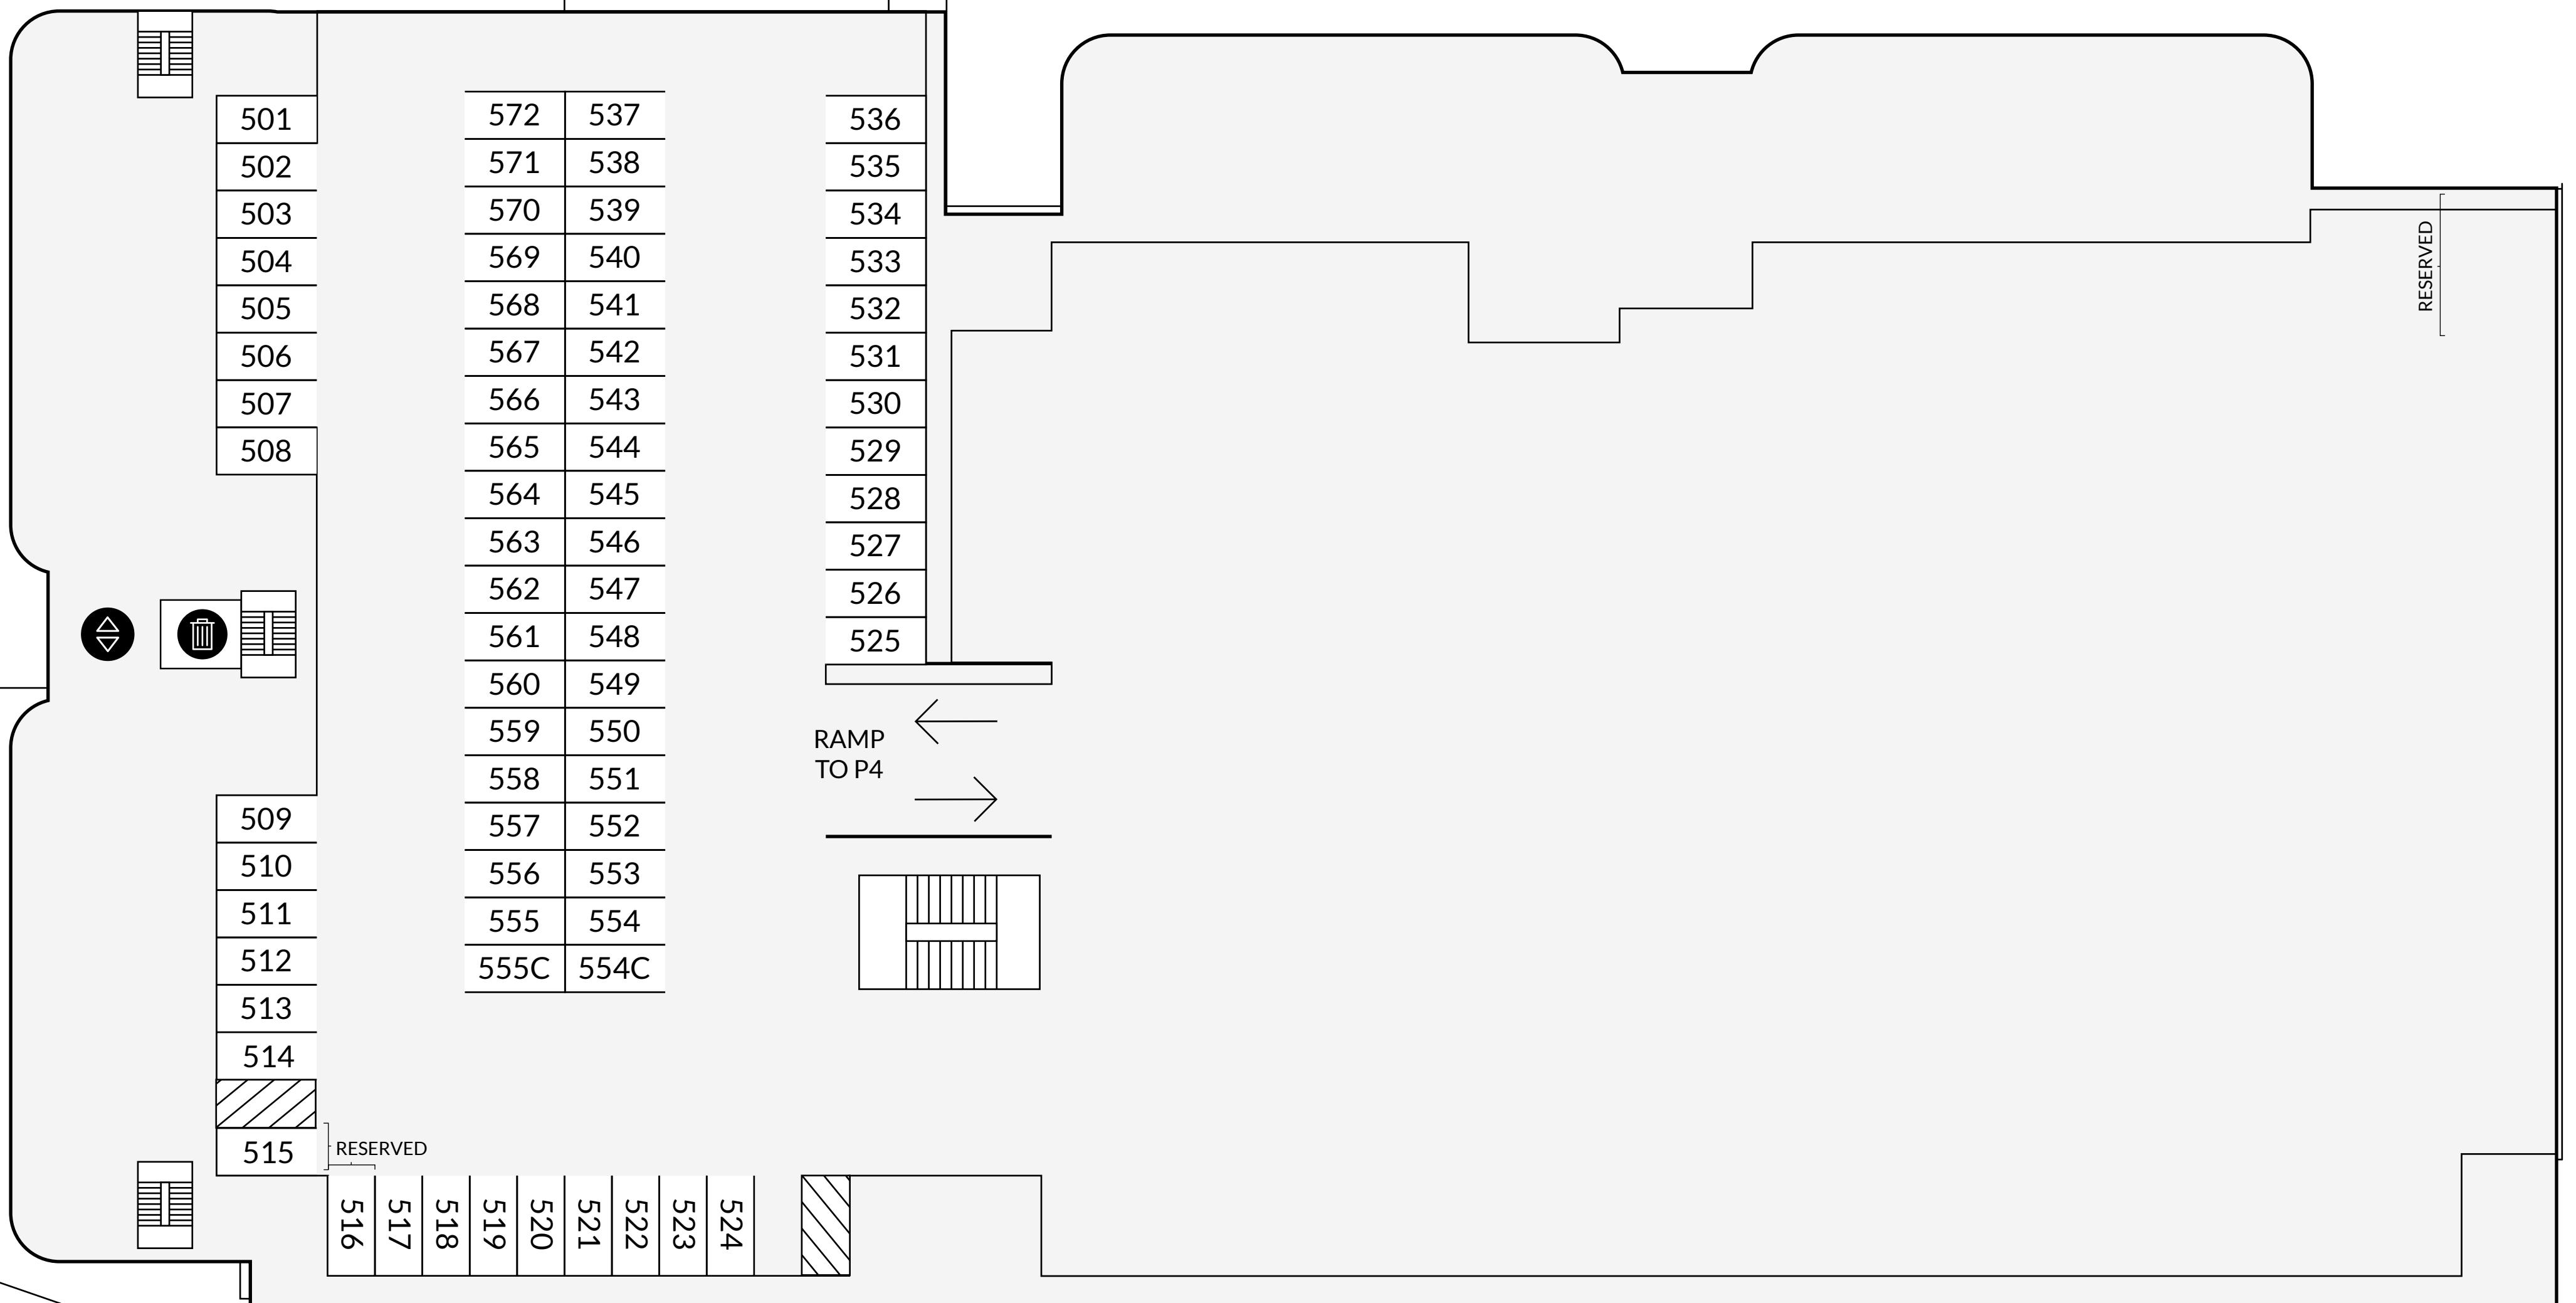

SOUTH FIGUEROA STREET

SOUTH FLOWER STREET

COURTYARD

POOL

25C	19
26C	20
27C	21
28C	22
29C	23
30C	24
13	7
14	8
15	9
16	10
17	11
18	12

101
102
103
104
105
106

165	136
164	137
163	138
162	139
161	140
160	141
159	142
158	143
157	144
156	145
155	146
154	147
154C	147C
401	403
402	404
153	148
152	149
151	150
151C	150C

SOUTH FIGUEROA STREET

SOUTH FLOWER STREET

- BBQ
- ELEVATOR
- SPA
- TRASH
- ACCESSIBLE
- FUTURE RESIDENT
- STANDARD
- MOTORCYCLE

SOUTH FIGUEROA STREET

SOUTH FLOWER STREET

- BBQ
- ELEVATOR
- SPA
- TRASH
- ACCESSIBLE
- FUTURE RESIDENT
- STANDARD
- MOTORCYCLE

SOUTH FIGUEROA STREET

SOUTH FLOWER STREET

-  BBQ
-  ELEVATOR
-  SPA
-  TRASH
-  ACCESSIBLE
-  FUTURE RESIDENT
-  STANDARD
-  MOTORCYCLE