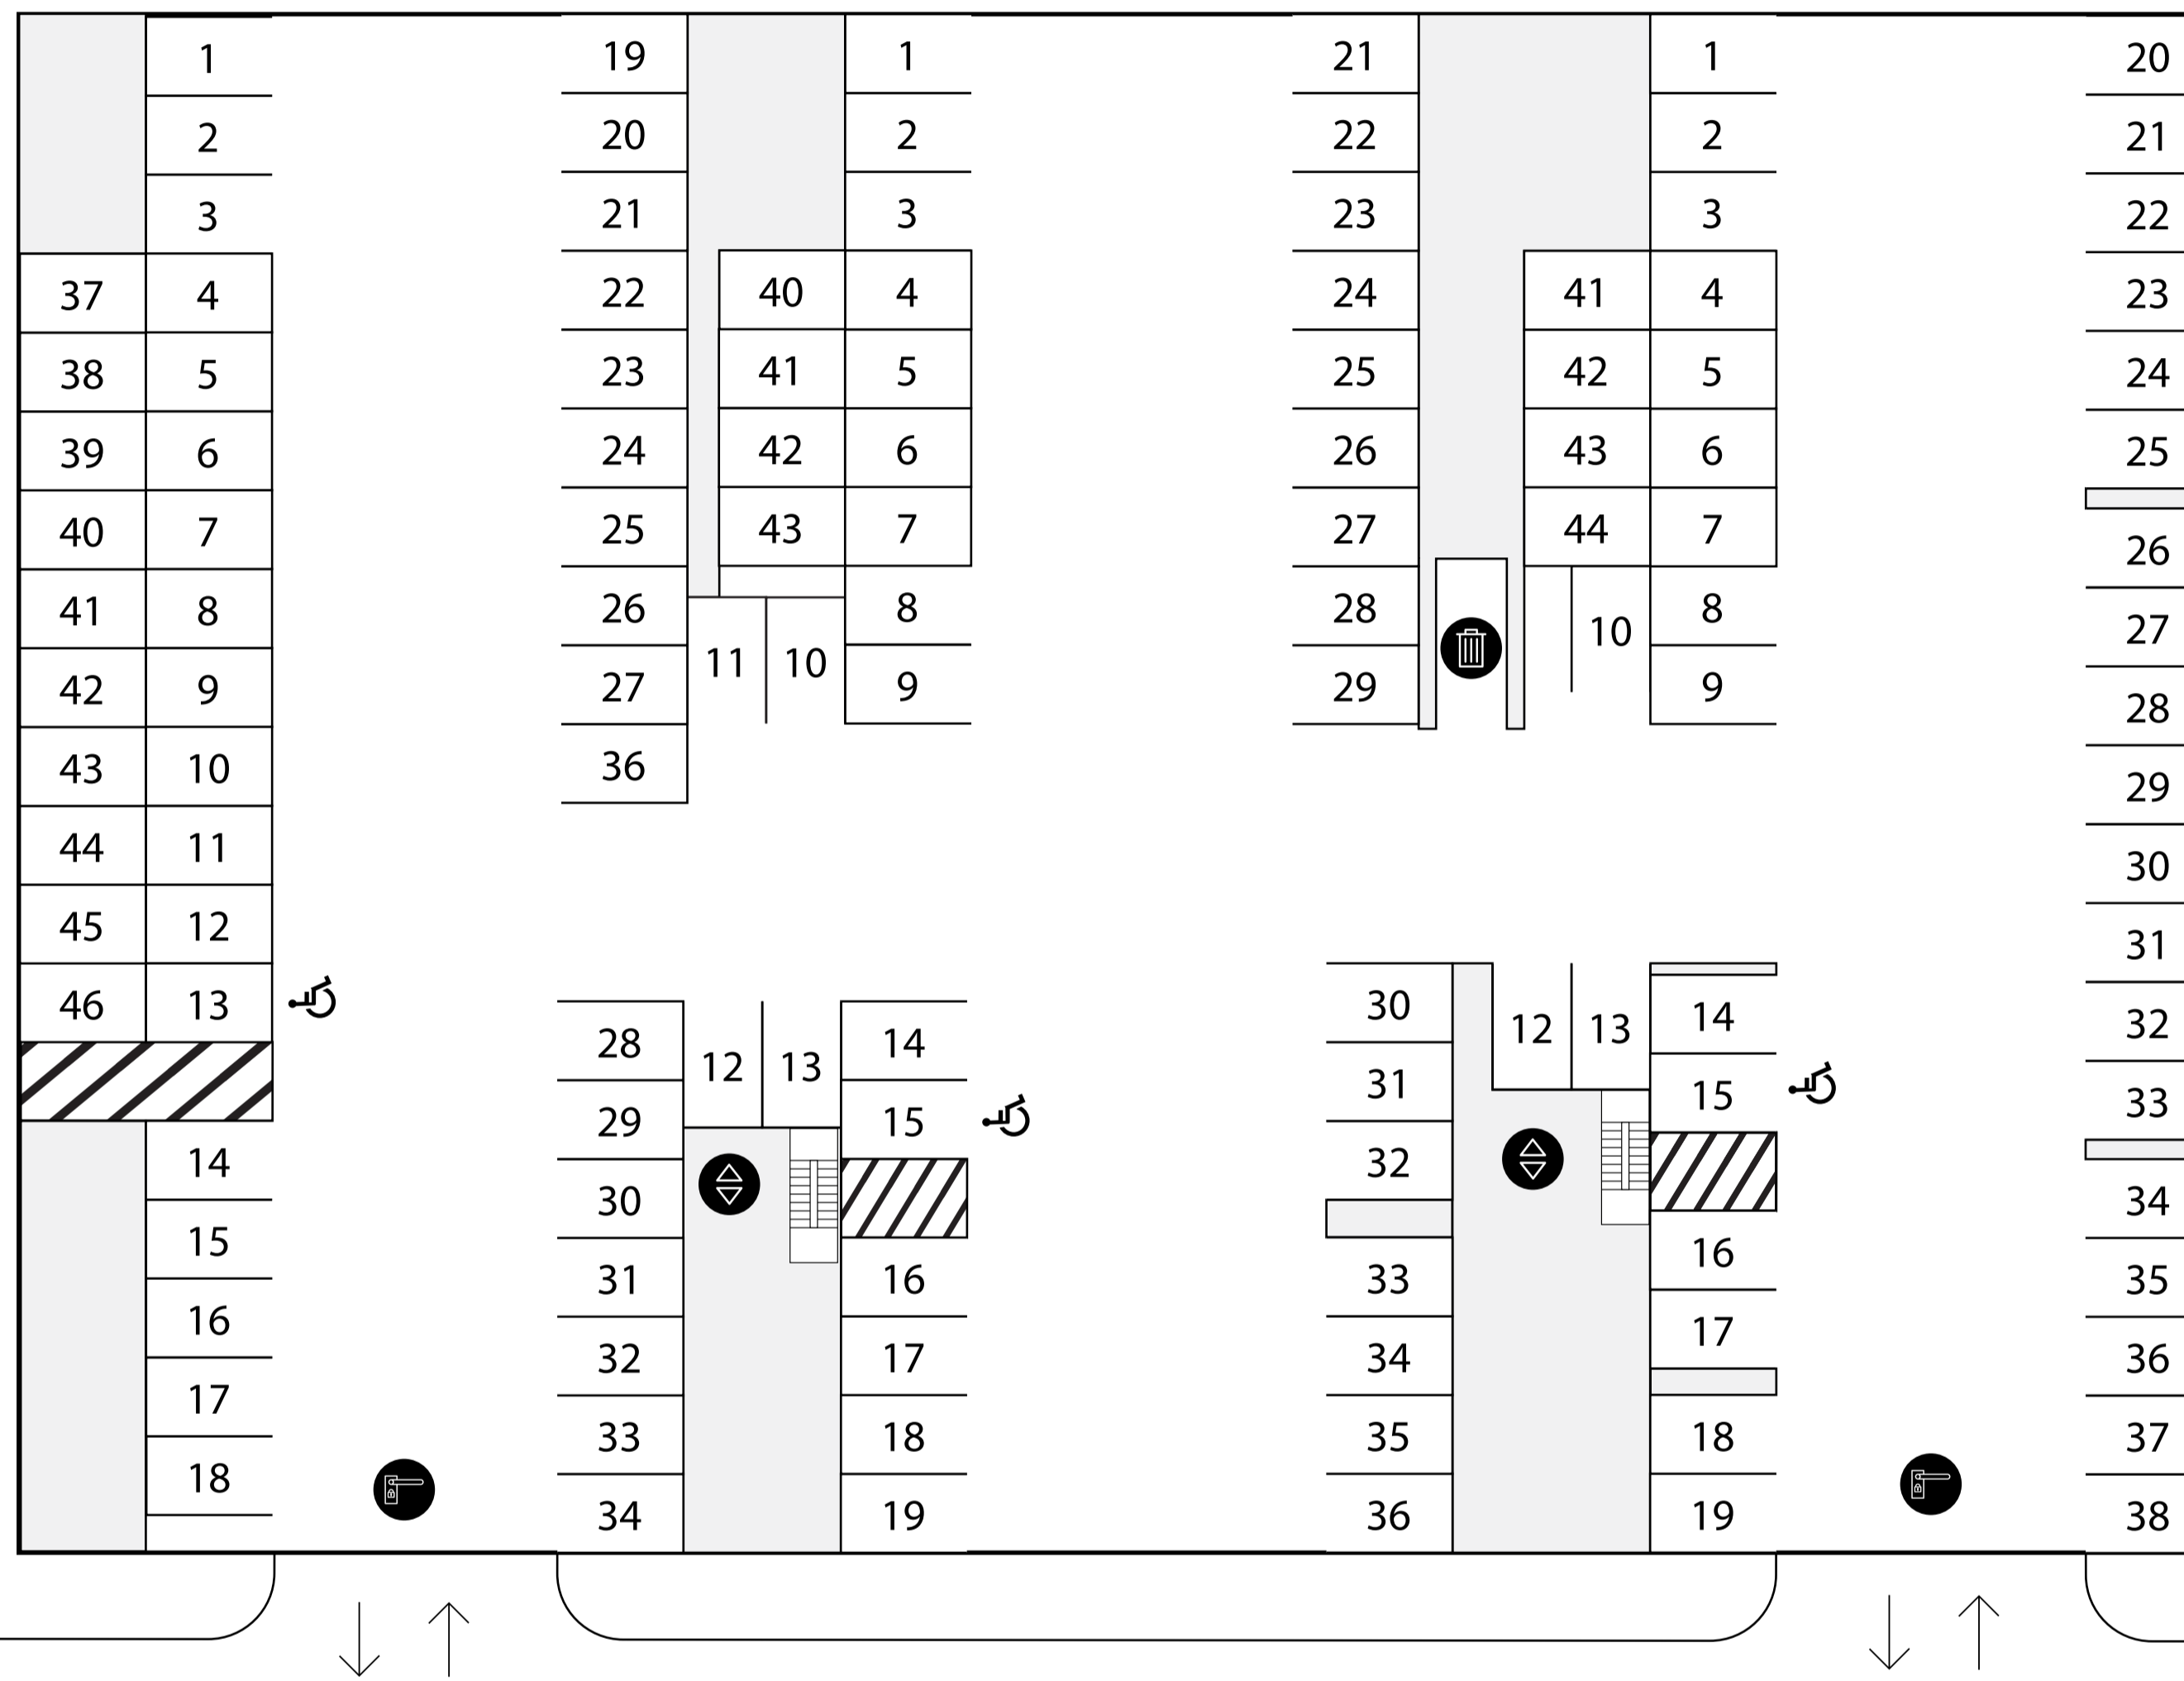

FRELON STREET

BRANNAN STREET

-  ELEVATOR
-  LOCKED GATE
-  TRASH
-  ACCESSIBLE
-  GARAGE
-  STANDARD
-  TANDEM

P1