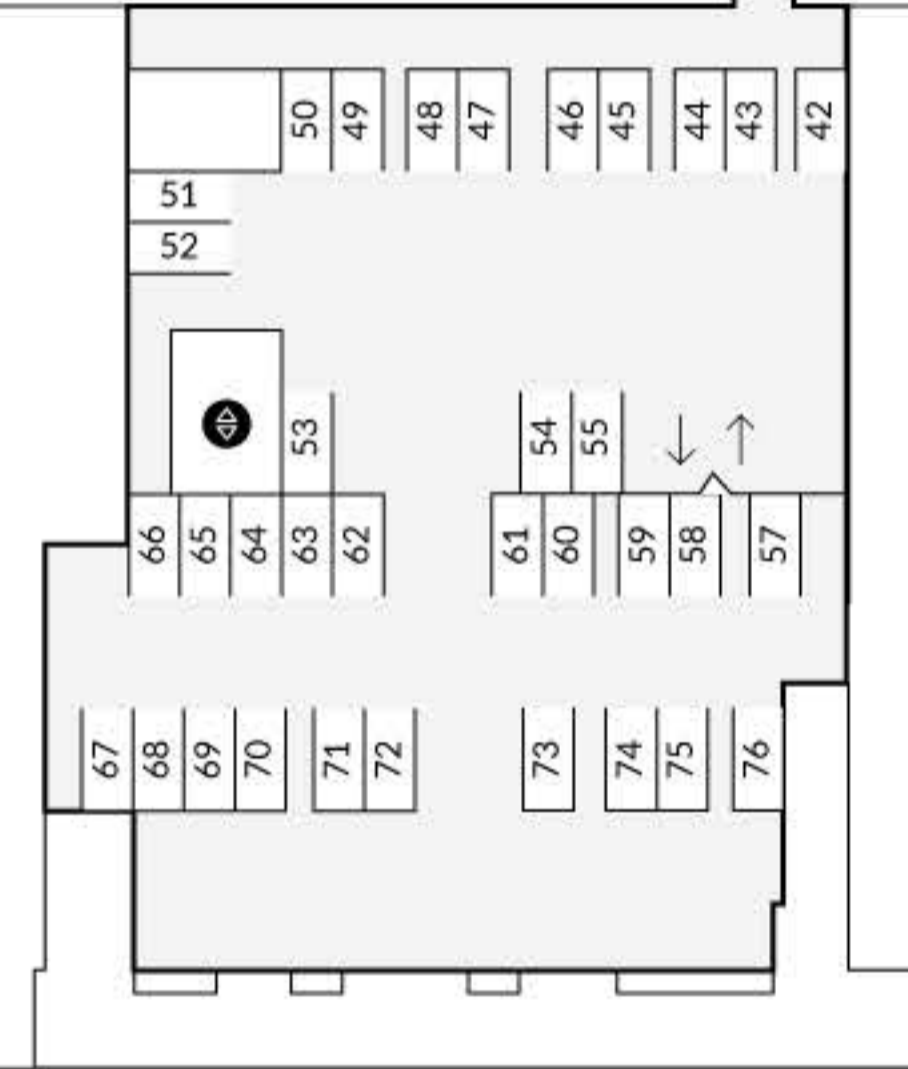

FIGUEROA STREET

LEBANON STREET

FLOWER STREET

-  BBQ
-  ELEVATOR
-  FITNESS CENTER
-  SPA
-  TRASH
-  BIKE STORAGE
-  ACCESSIBLE
-  STANDARD
-  EV EV CHARGING
-  R RETAIL

P1

FIGUEROA STREET

LEBANON STREET

FLOWER STREET

-  BBQ
-  ELEVATOR
-  FITNESS CENTER
-  SPA
-  TRASH
-  BIKE STORAGE
-  ACCESSIBLE
-  STANDARD
-  EV EV CHARGING
-  R RETAIL

P2

FIGUEROA STREET

LEBANON STREET

FLOWER STREET

-  BBQ
-  ELEVATOR
-  FITNESS CENTER
-  SPA
-  TRASH
-  BIKE STORAGE
-  ACCESSIBLE
-  STANDARD
-  EV EV CHARGING
-  R RETAIL