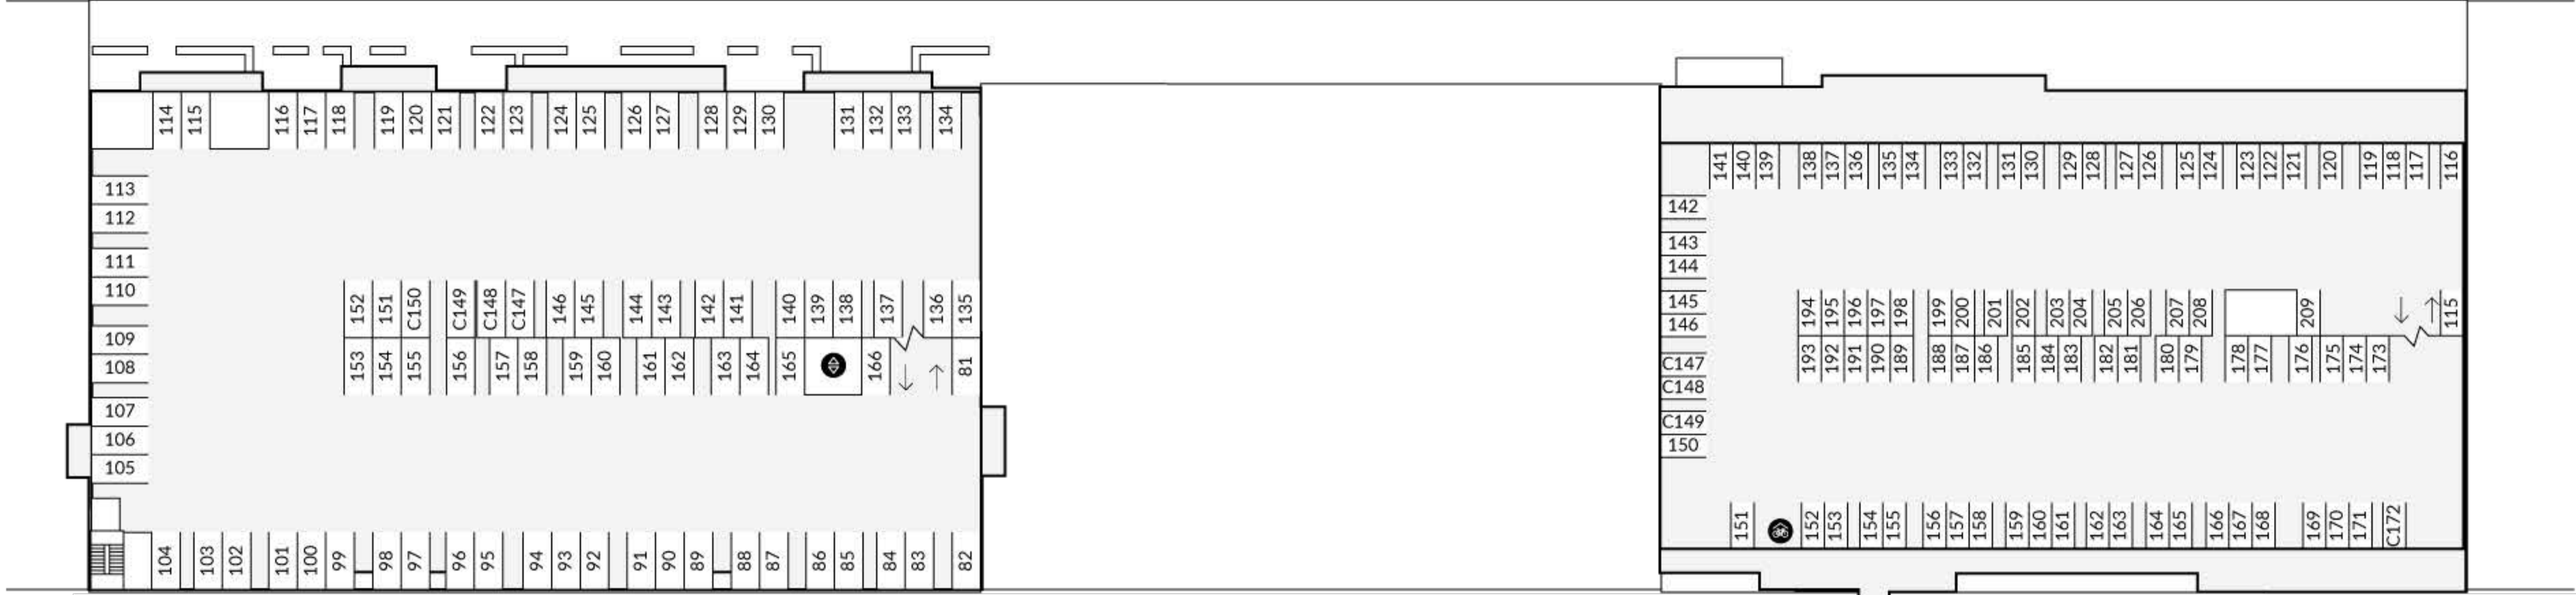

FIGUEROA STREET

LEBANON STREET

FLOWER STREET

-  BBQ
-  ELEVATOR
-  FITNESS CENTER
-  SPA
-  TRASH
-  BIKE STORAGE
-  ACCESSIBLE
-  STANDARD
-  EV EV CHARGING
-  R RETAIL

P1

FIGUEROA STREET

LEBANON STREET

FLOWER STREET

-  BBQ
-  ELEVATOR
-  FITNESS CENTER
-  SPA
-  TRASH
-  BIKE STORAGE
-  ACCESSIBLE
-  STANDARD
-  EV EV CHARGING
-  R RETAIL

P2

FIGUEROA STREET

LEBANON STREET

FLOWER STREET

-  BBQ
-  ELEVATOR
-  FITNESS CENTER
-  SPA
-  TRASH
-  BIKE STORAGE
-  ACCESSIBLE
-  STANDARD
-  EV EV CHARGING
-  R RETAIL