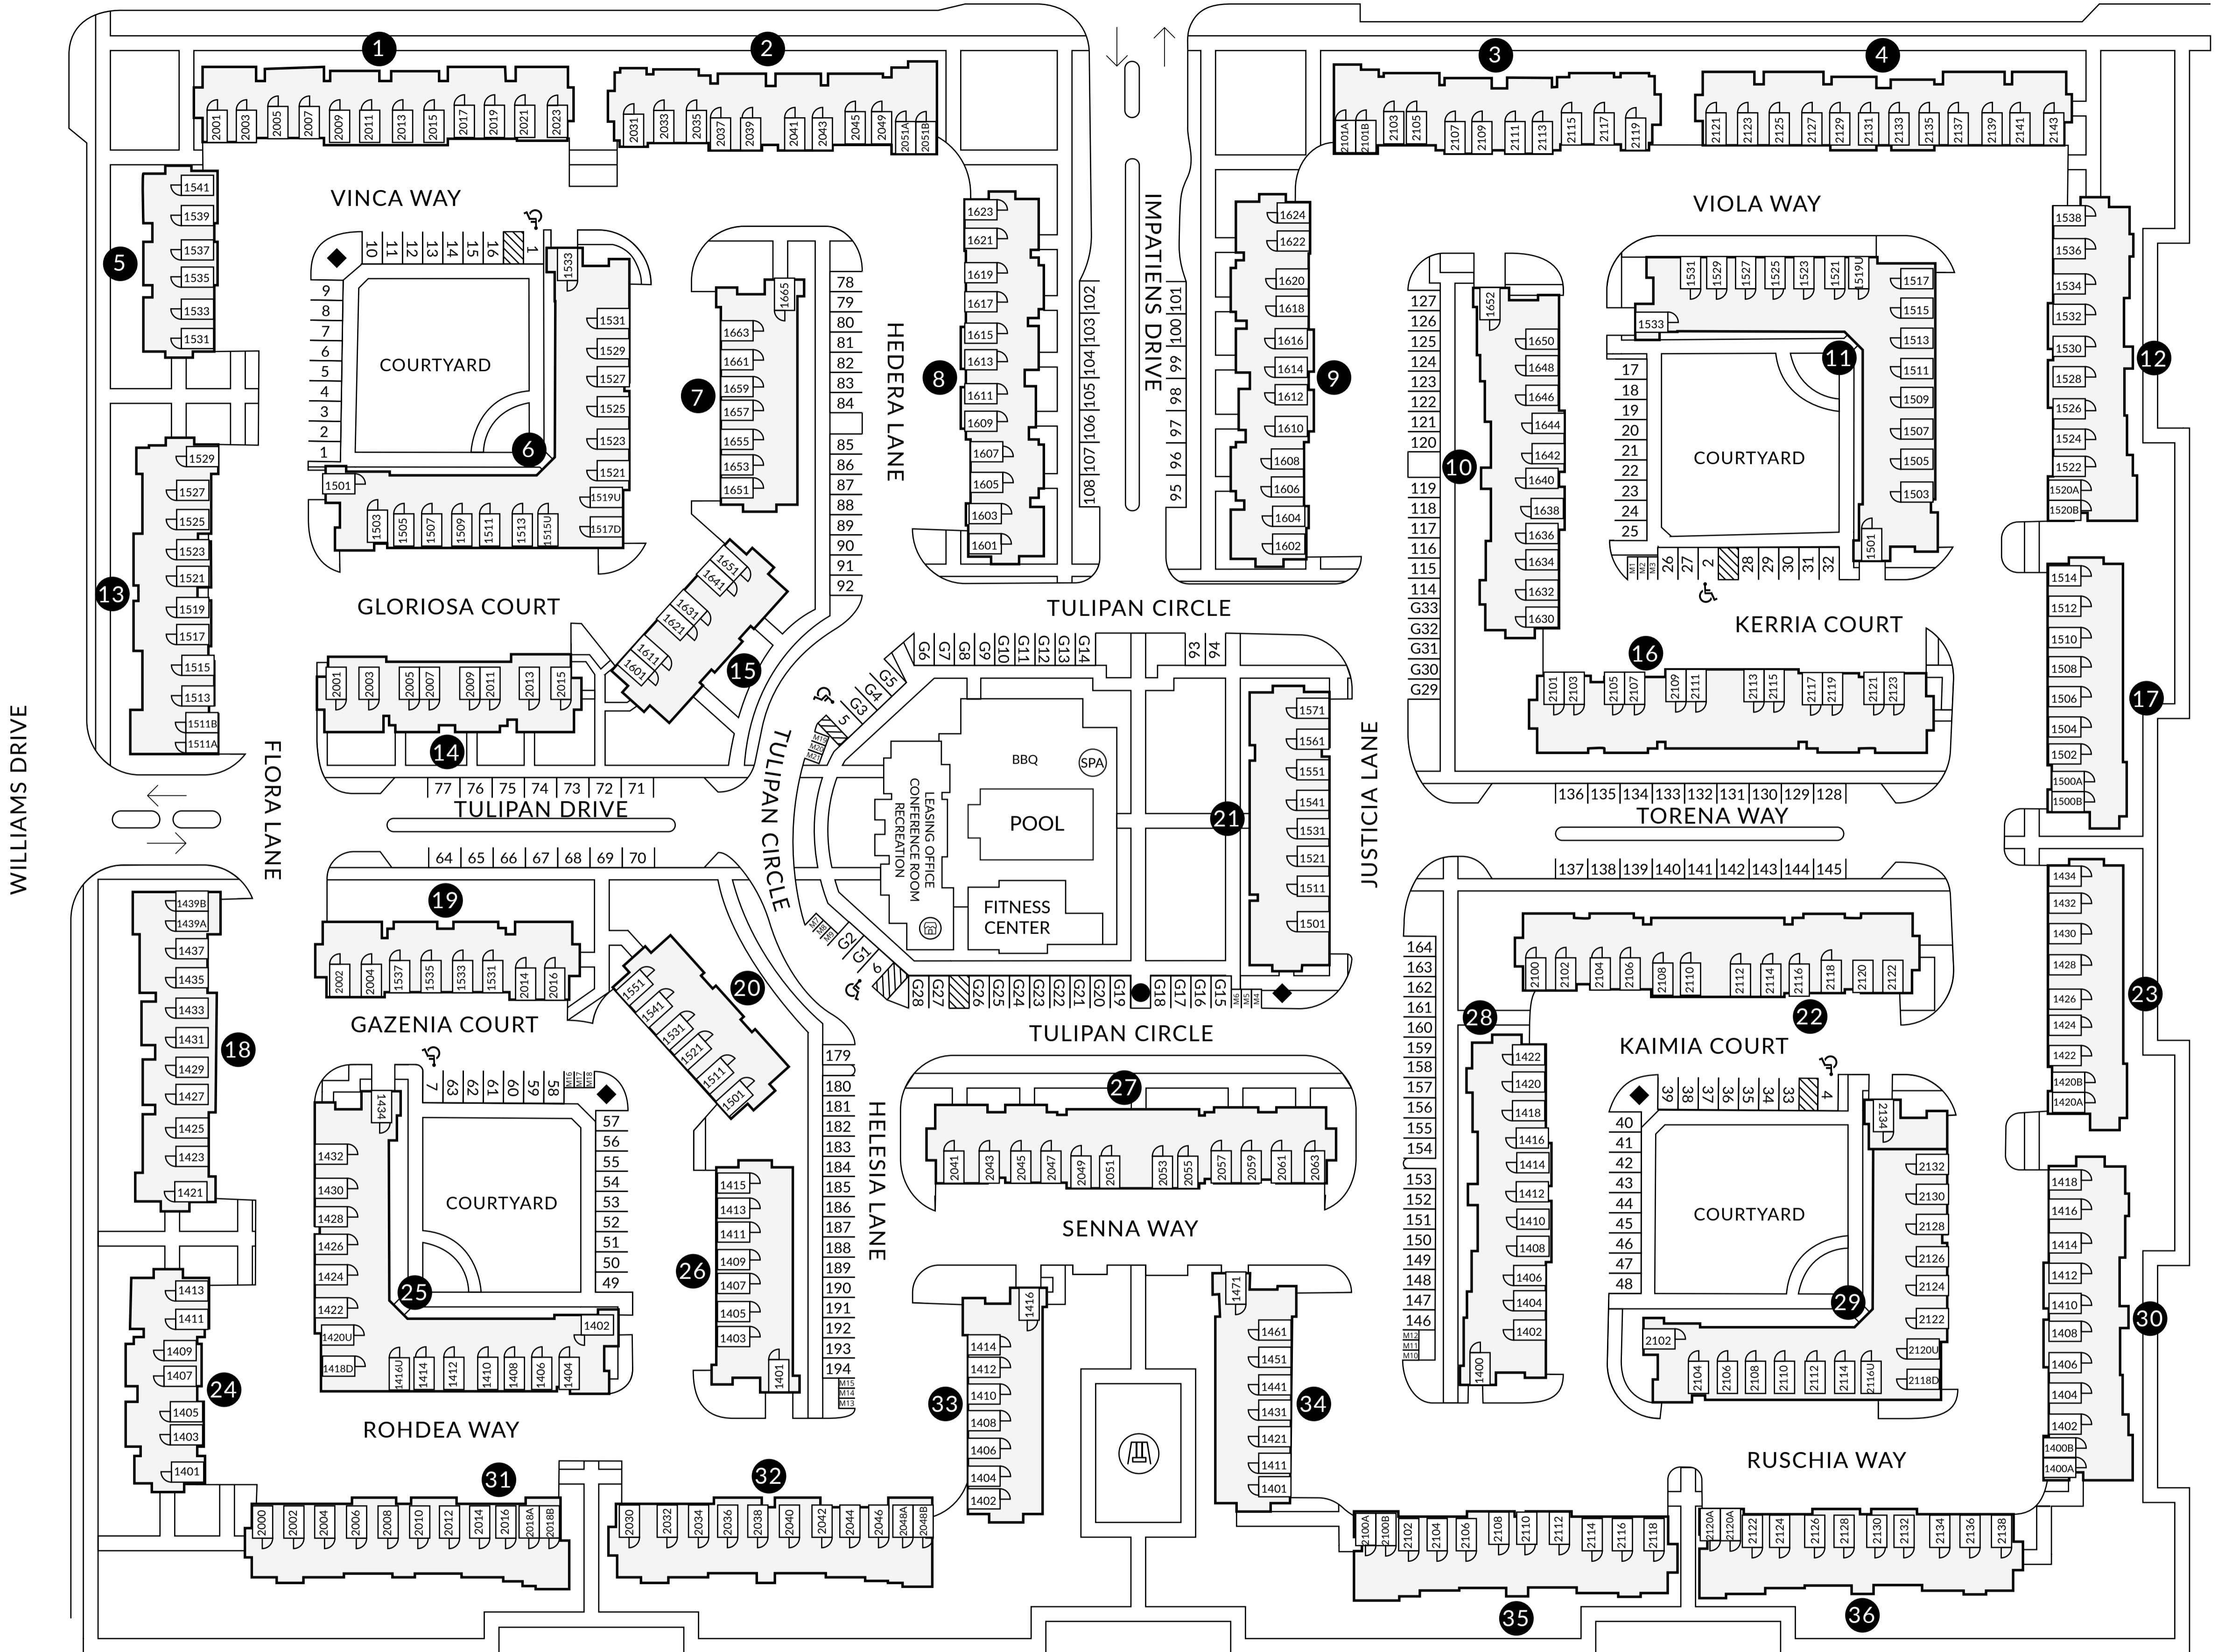

WANKEL WAY

-  CLUBHOUSE
-  PLAYGROUND
-  MAIL
-  TRASH
-  ACCESSIBLE
-  DIRECT ACCESS GARAGE
-  STANDARD
-  G GUEST
-  M MOTORCYCLE