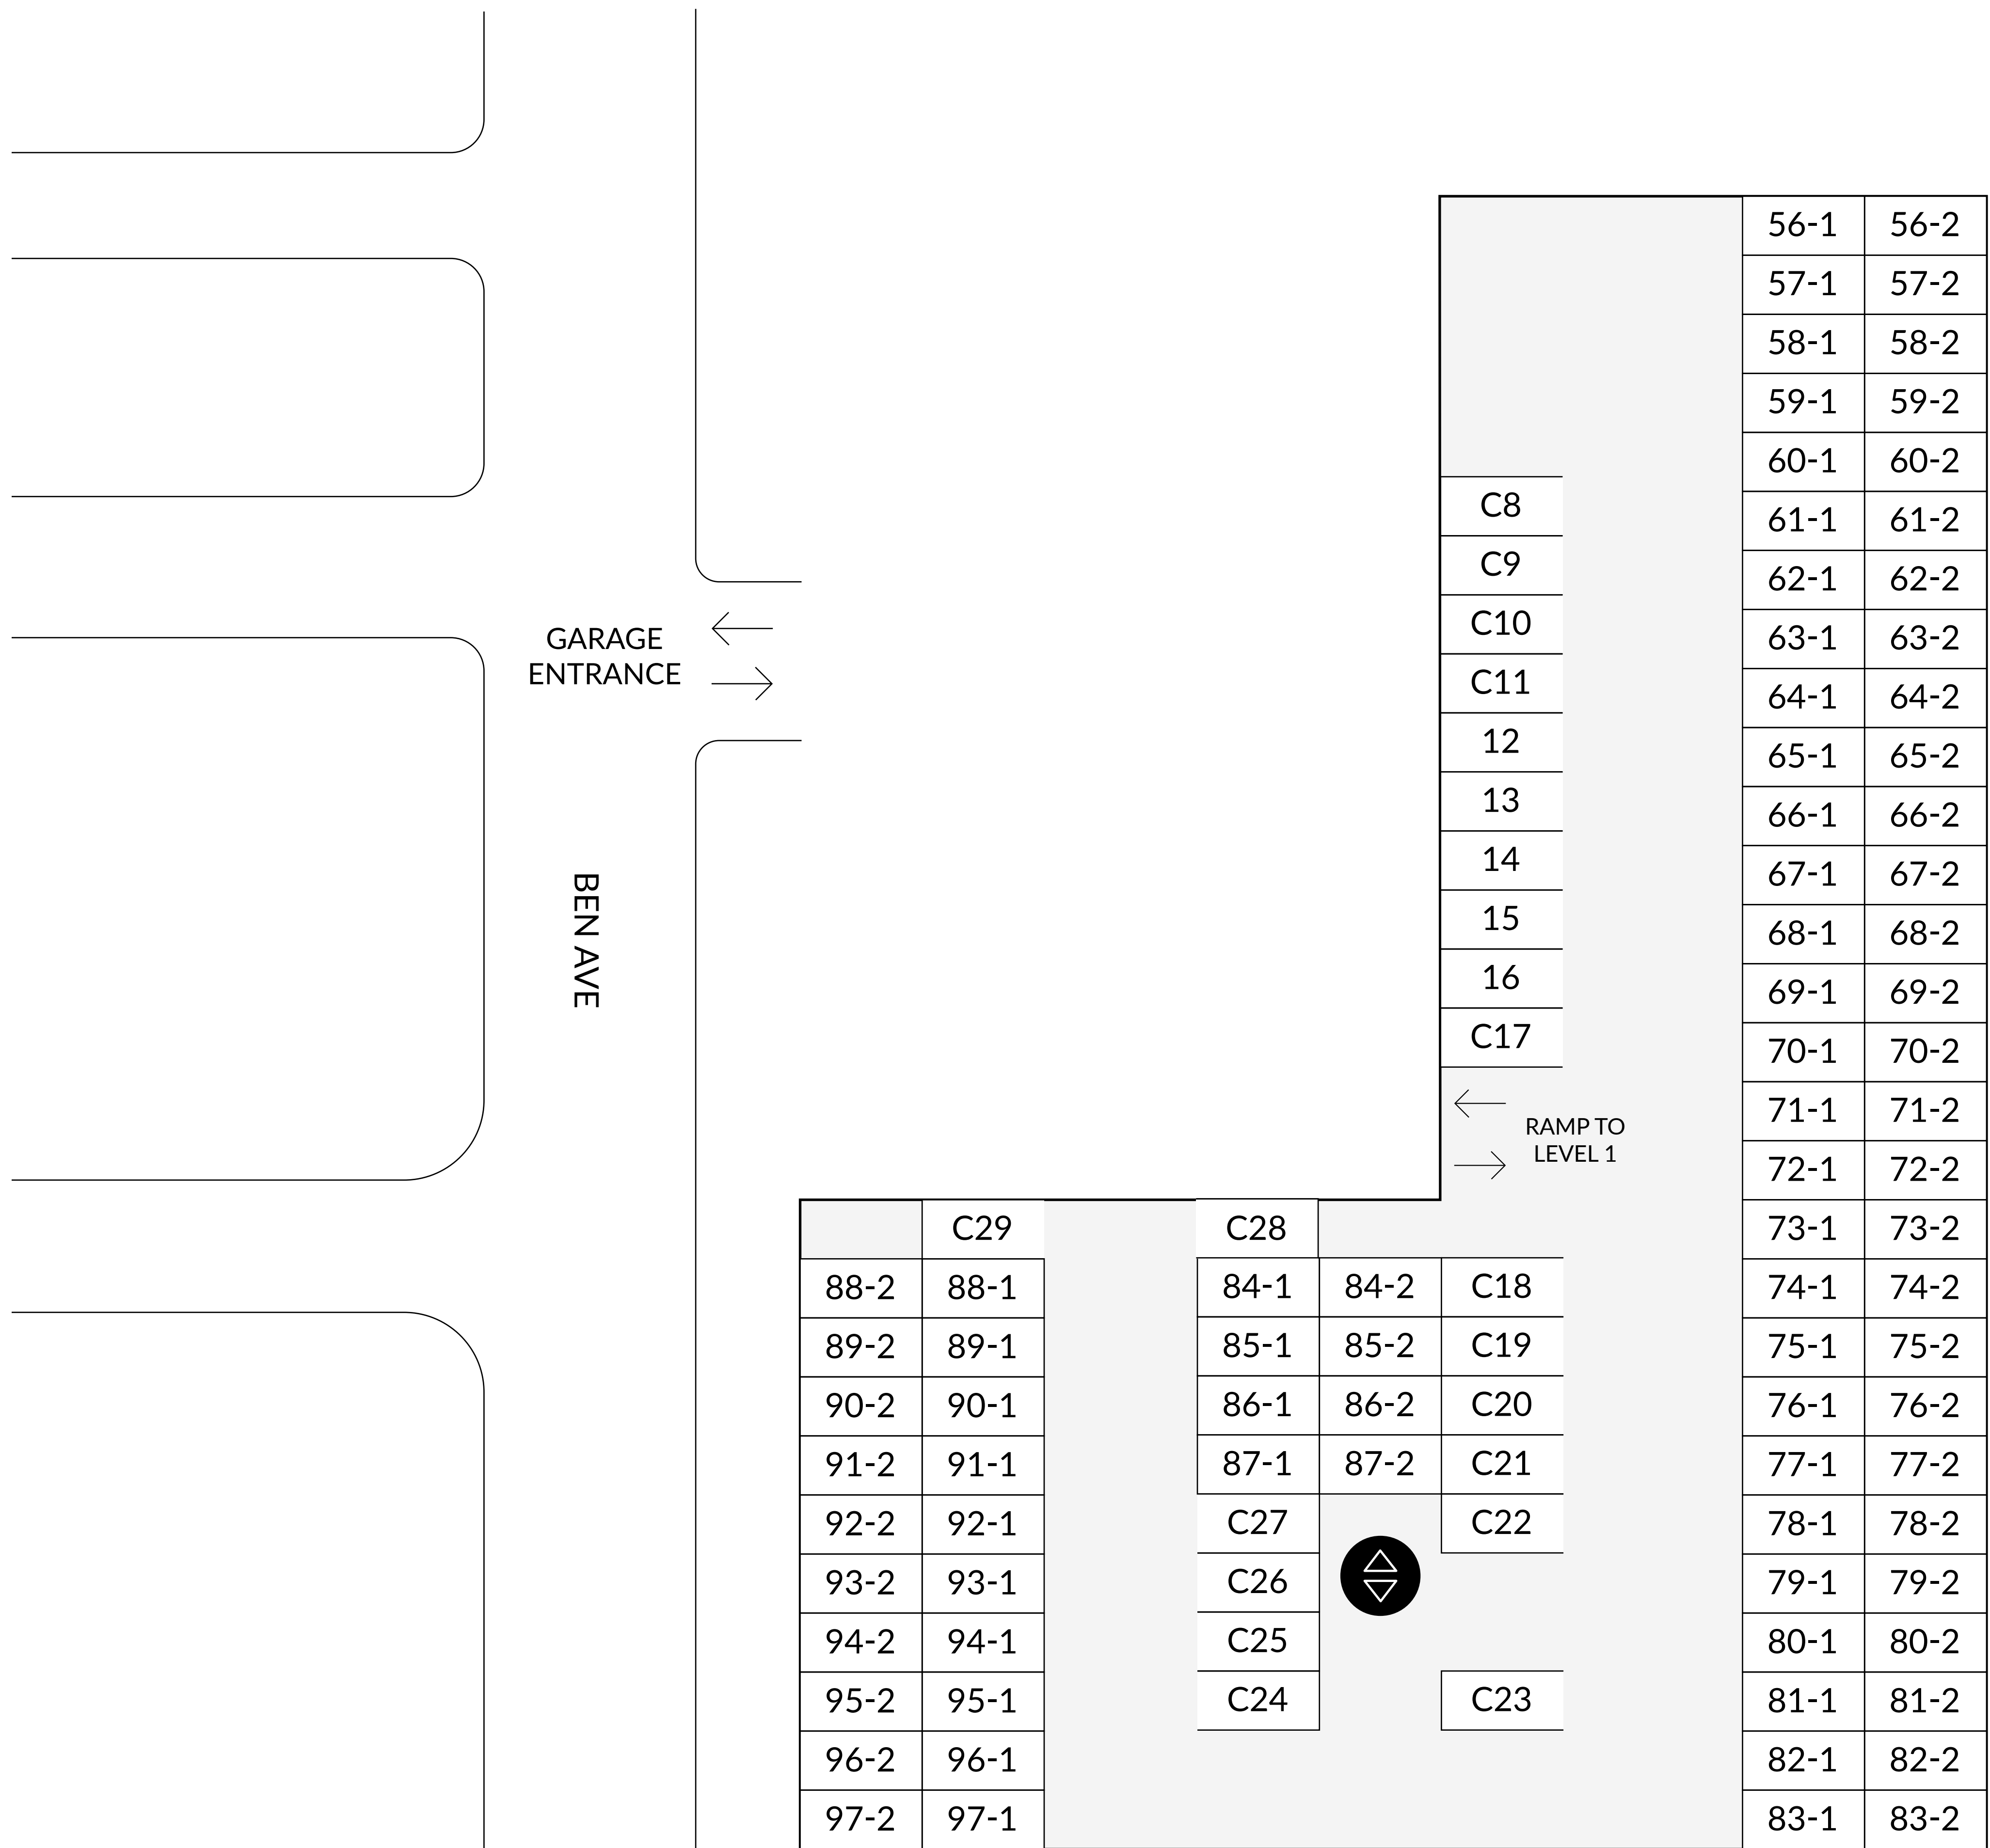

 ELEVATOR

 ACCESSIBLE

 FUTURE RESIDENT

 GARAGE

 STANDARD

C COMPACT

EV EV CHARGING

G GUEST

O OFFICE

WEST MAGNOLIA BLVD

P1

 ELEVATOR

 ACCESSIBLE

 FUTURE RESIDENT

 GARAGE

 STANDARD