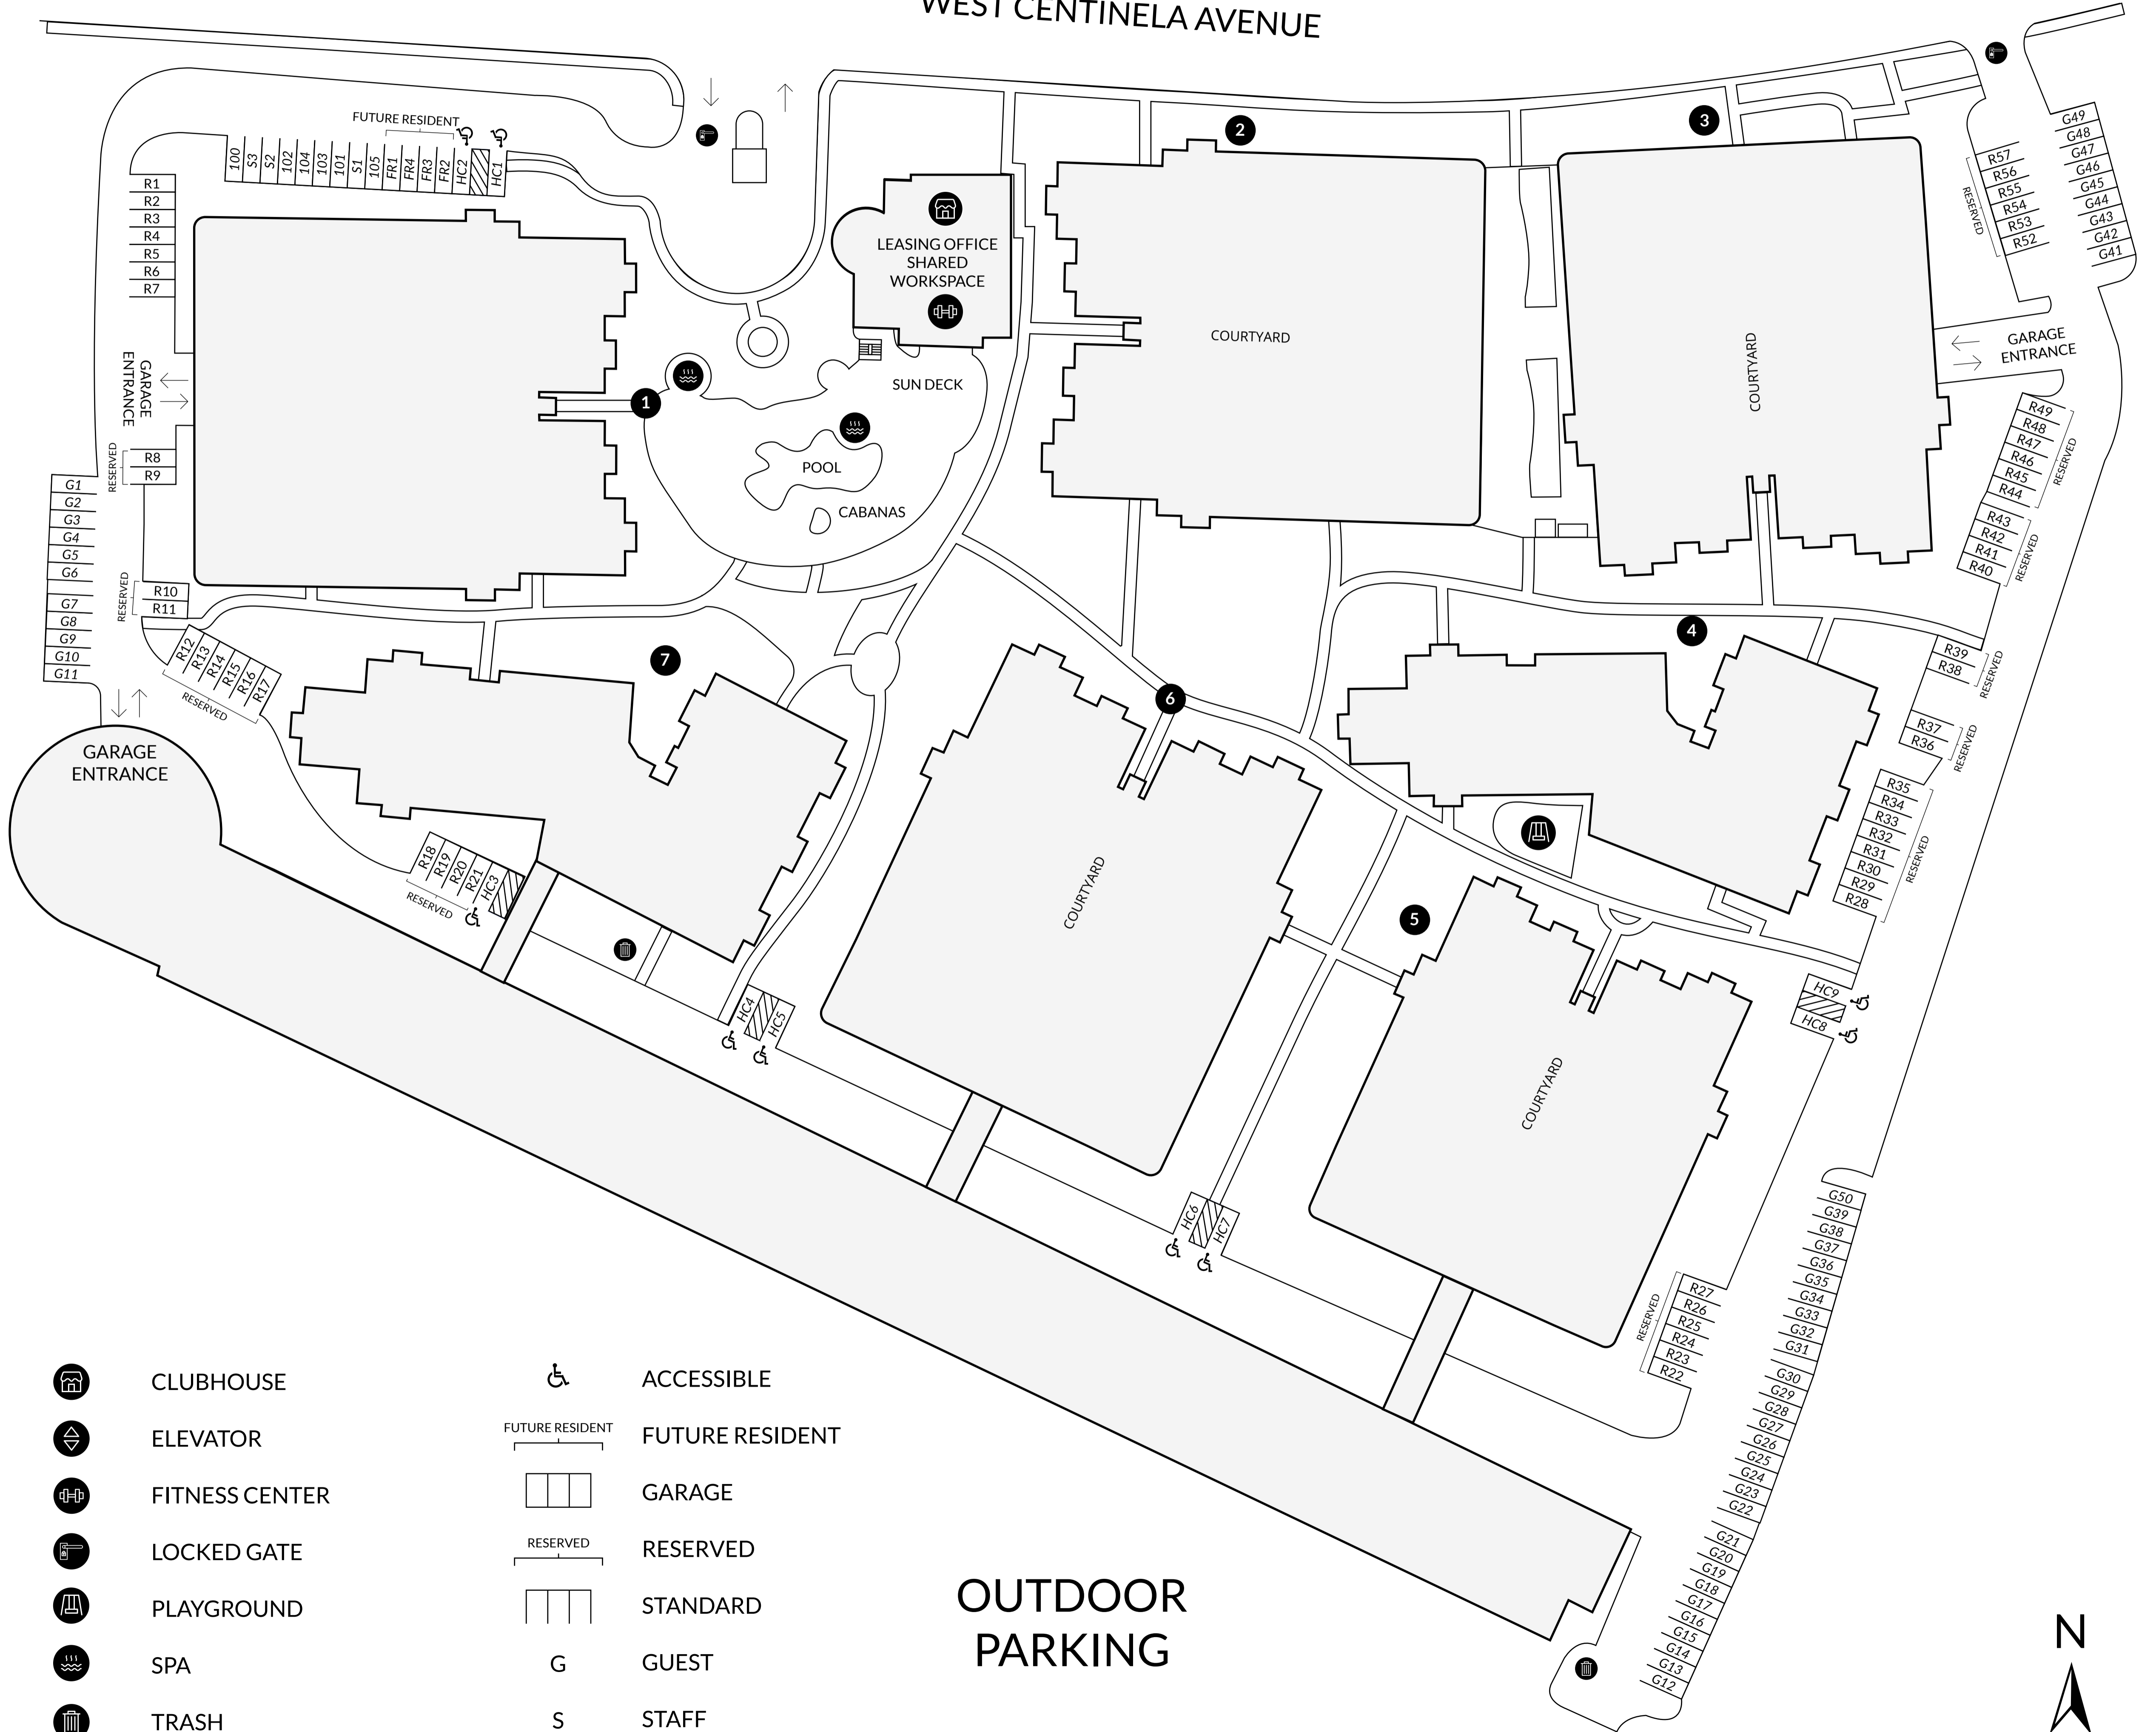

WEST CENTINELA AVENUE

- | | | | |
|--|----------------|--|-----------------|
| | CLUBHOUSE | | ACCESSIBLE |
| | ELEVATOR | | FUTURE RESIDENT |
| | FITNESS CENTER | | GARAGE |
| | LOCKED GATE | | RESERVED |
| | PLAYGROUND | | STANDARD |
| | SPA | | GUEST |
| | TRASH | | STAFF |

OUTDOOR
PARKING

WEST CENTINELA AVENUE

- CLUBHOUSE
- ELEVATOR
- FITNESS CENTER
- LOCKED GATE
- PLAYGROUND
- SPA
- TRASH

- ACCESSIBLE
- FUTURE RESIDENT
- GARAGE
- RESERVED
- STANDARD
- G GUEST
- S STAFF

**GARAGE 1
P1**