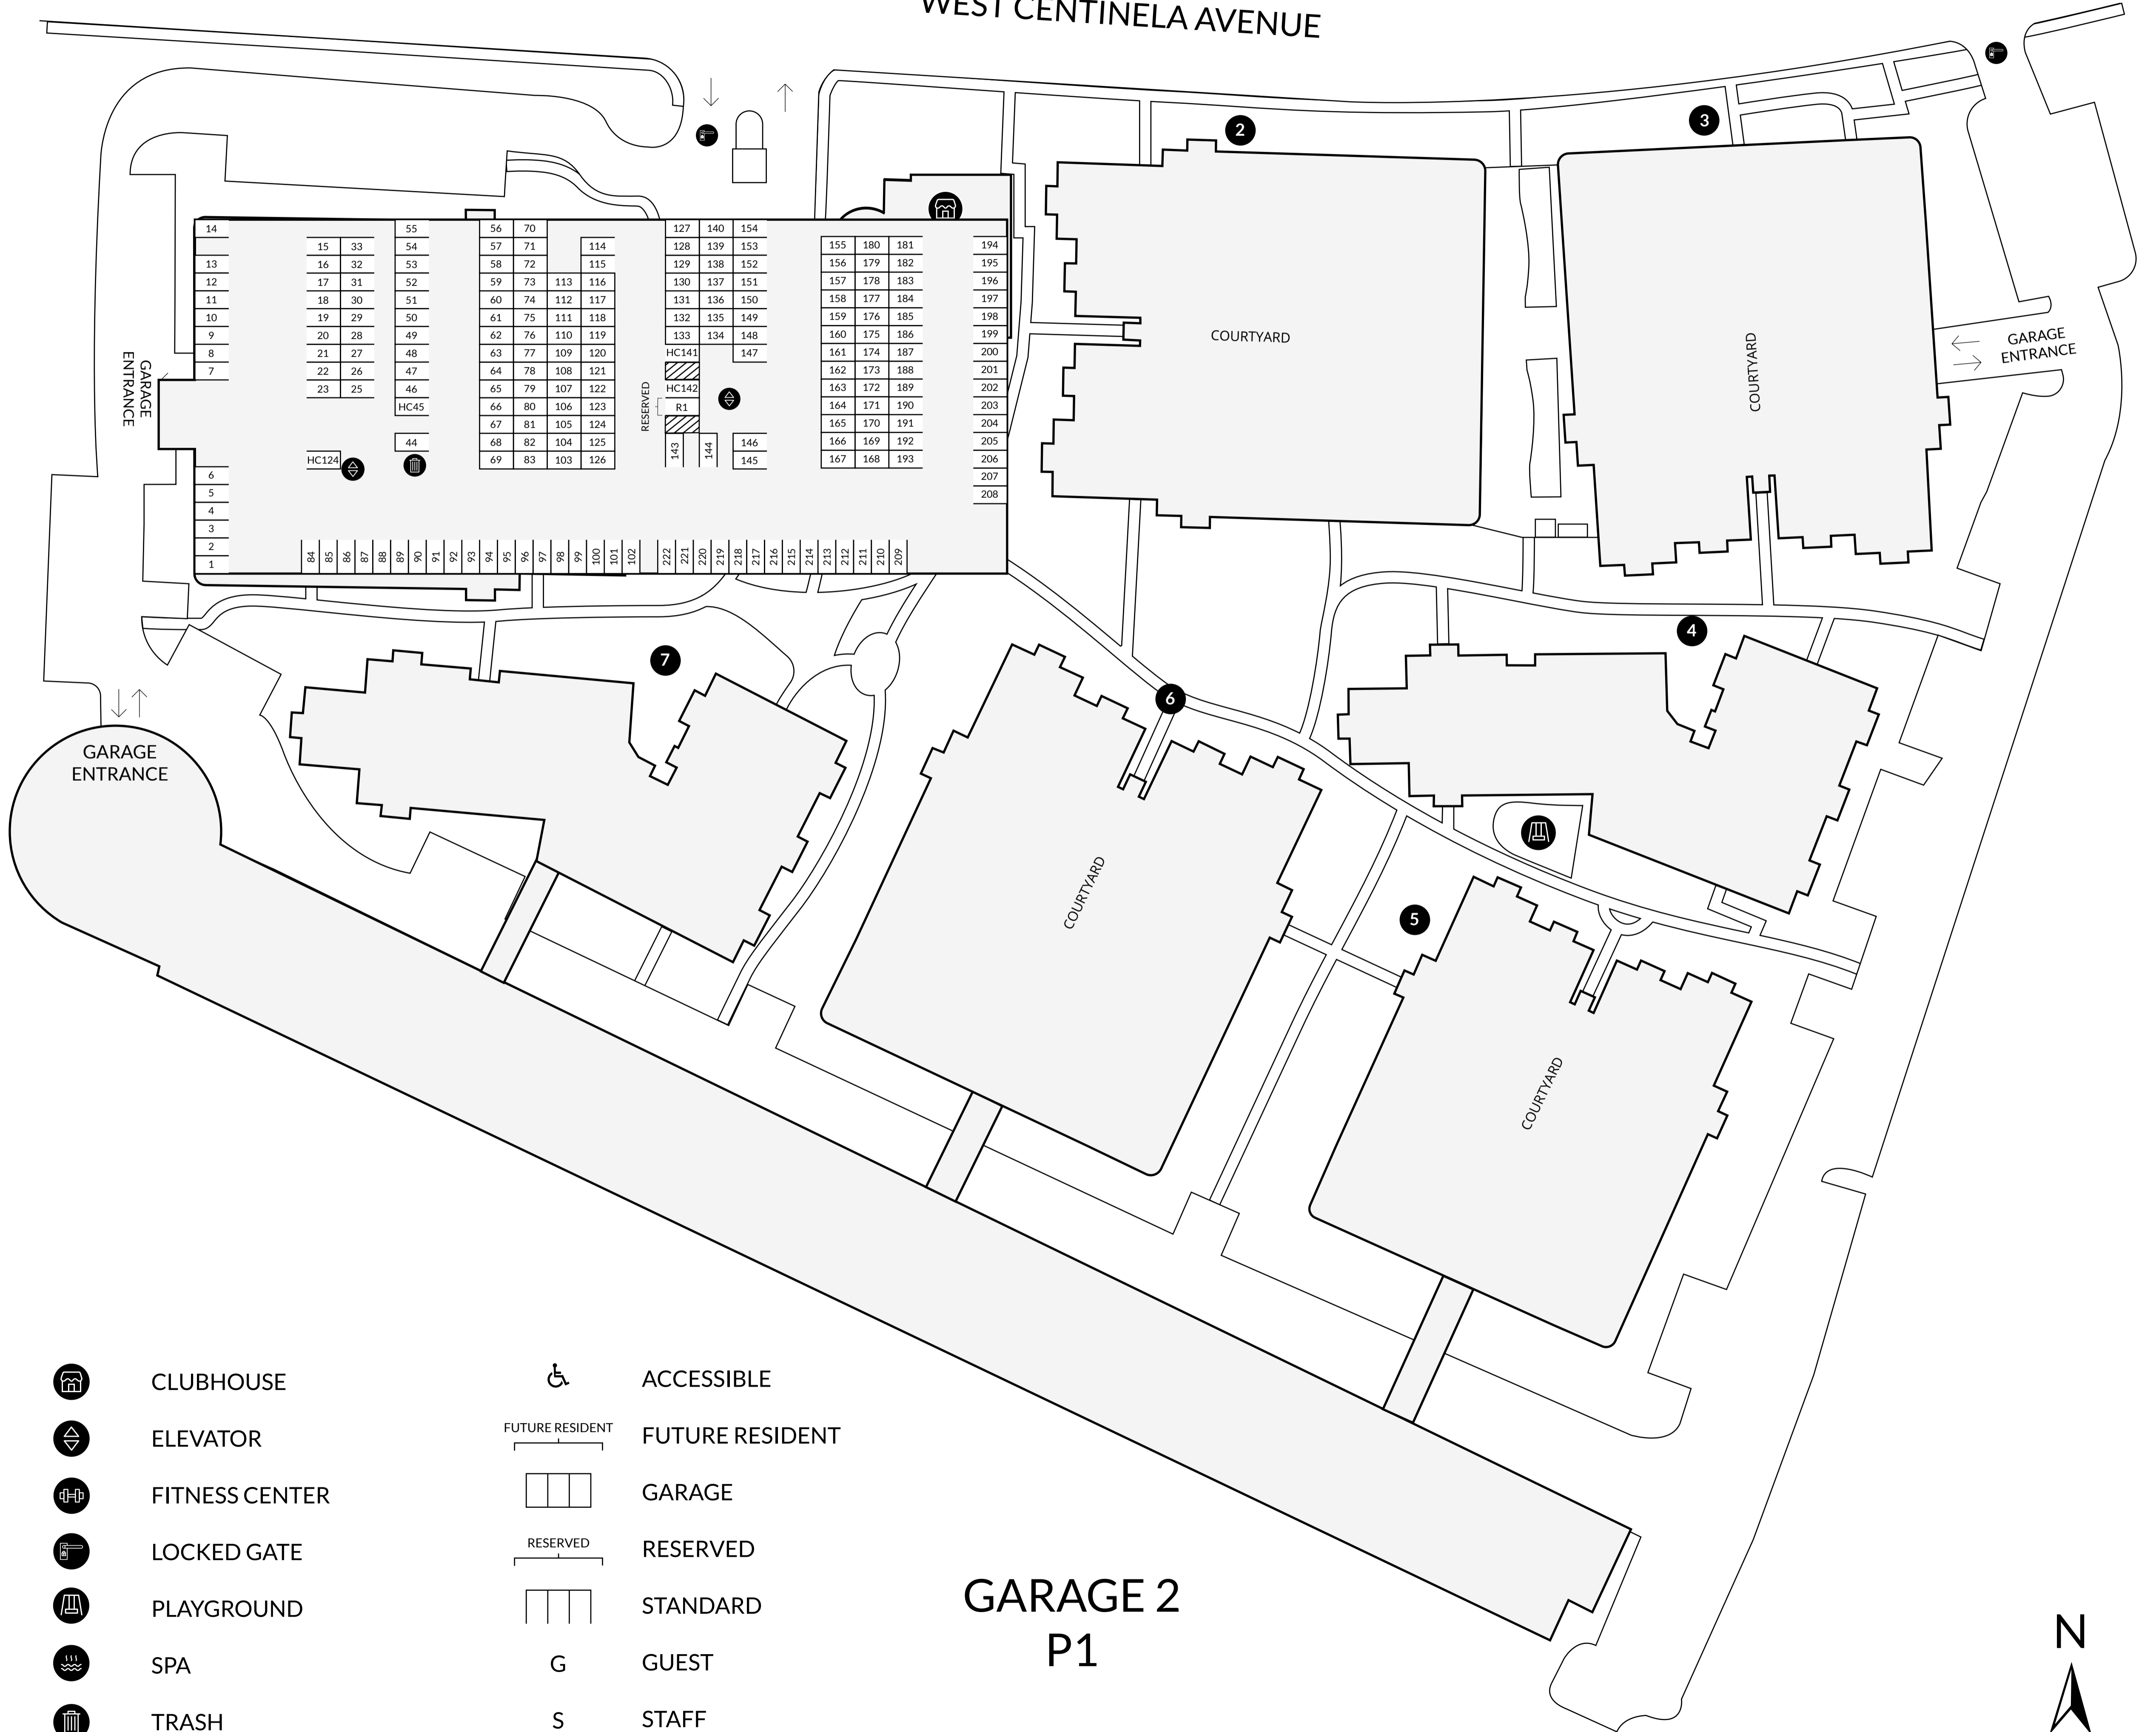

WEST CENTINELA AVENUE

**GARAGE 2
P1**

- CLUBHOUSE
- ELEVATOR
- FITNESS CENTER
- LOCKED GATE
- PLAYGROUND
- SPA
- TRASH
- ACCESSIBLE
- FUTURE RESIDENT
- GARAGE
- RESERVED
- STANDARD
- G GUEST
- S STAFF