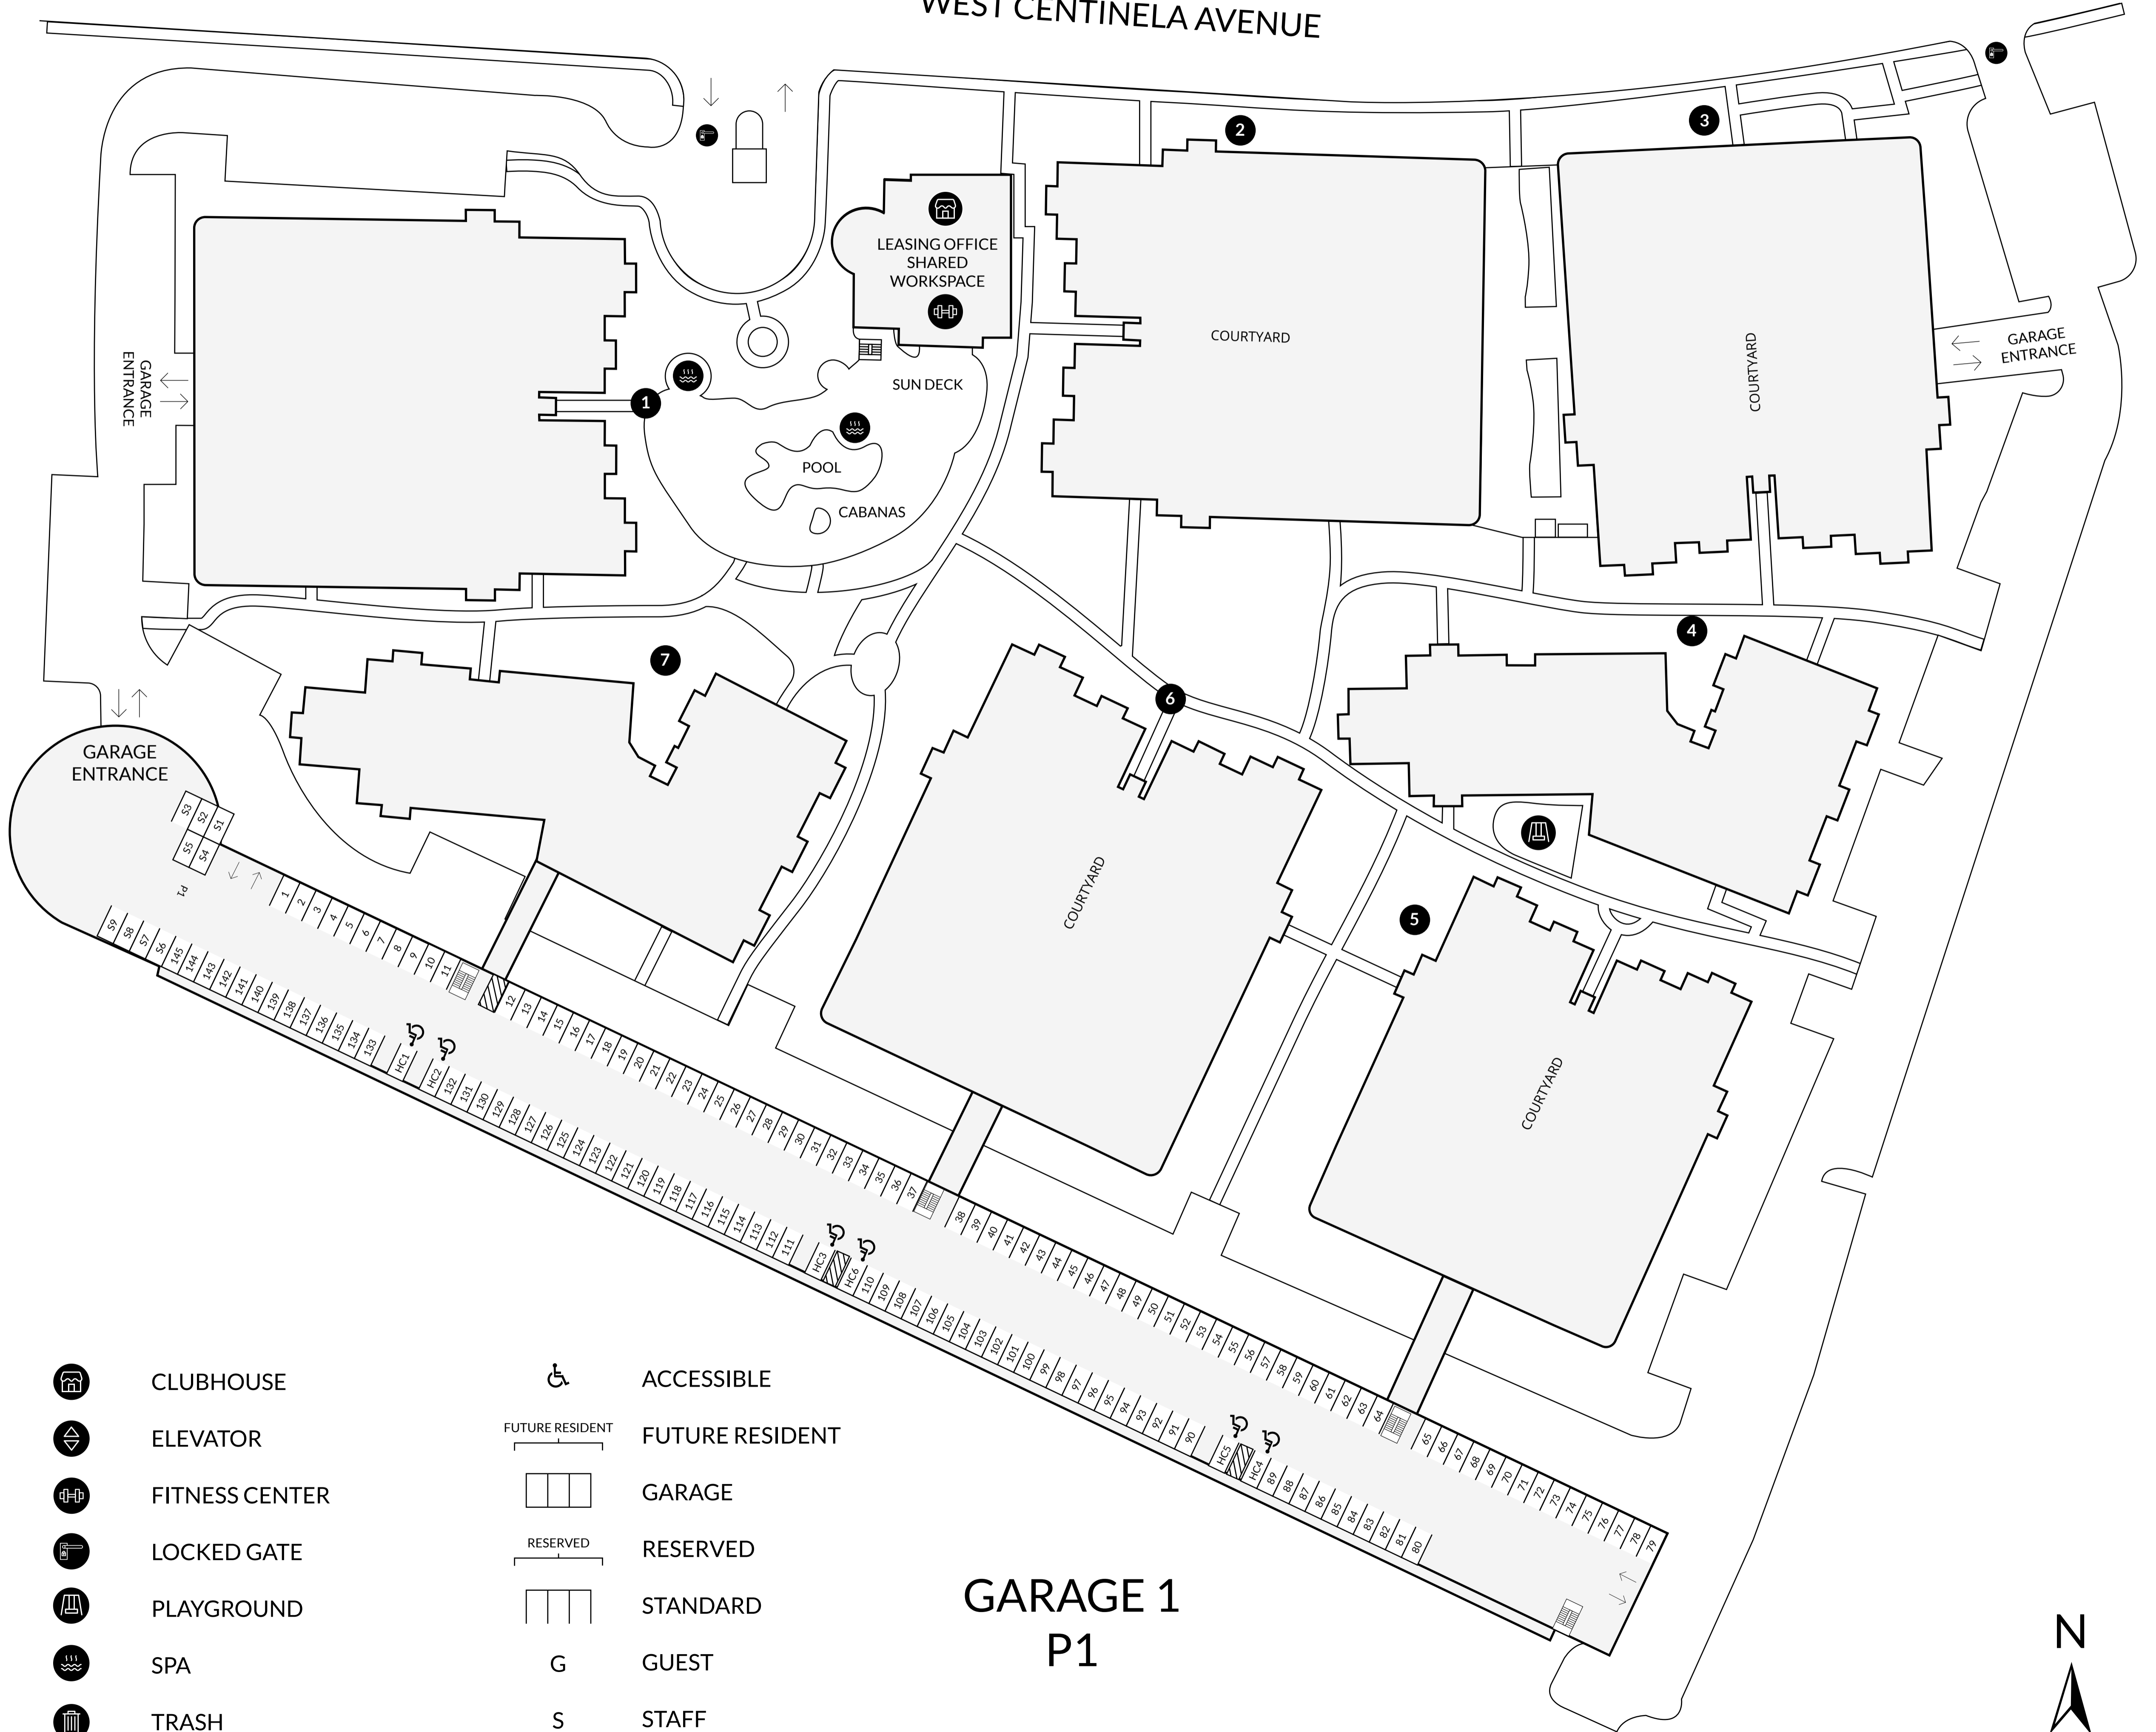

WEST CENTINELA AVENUE

- | | | | |
|--|----------------|--|-----------------|
| | CLUBHOUSE | | ACCESSIBLE |
| | ELEVATOR | | FUTURE RESIDENT |
| | FITNESS CENTER | | GARAGE |
| | LOCKED GATE | | RESERVED |
| | PLAYGROUND | | STANDARD |
| | SPA | | GUEST |
| | TRASH | | STAFF |

OUTDOOR
PARKING

WEST CENTINELA AVENUE

- CLUBHOUSE
- ELEVATOR
- FITNESS CENTER
- LOCKED GATE
- PLAYGROUND
- SPA
- TRASH

- ACCESSIBLE
- FUTURE RESIDENT
- GARAGE
- RESERVED
- STANDARD
- G GUEST
- S STAFF

**GARAGE 1
P1**