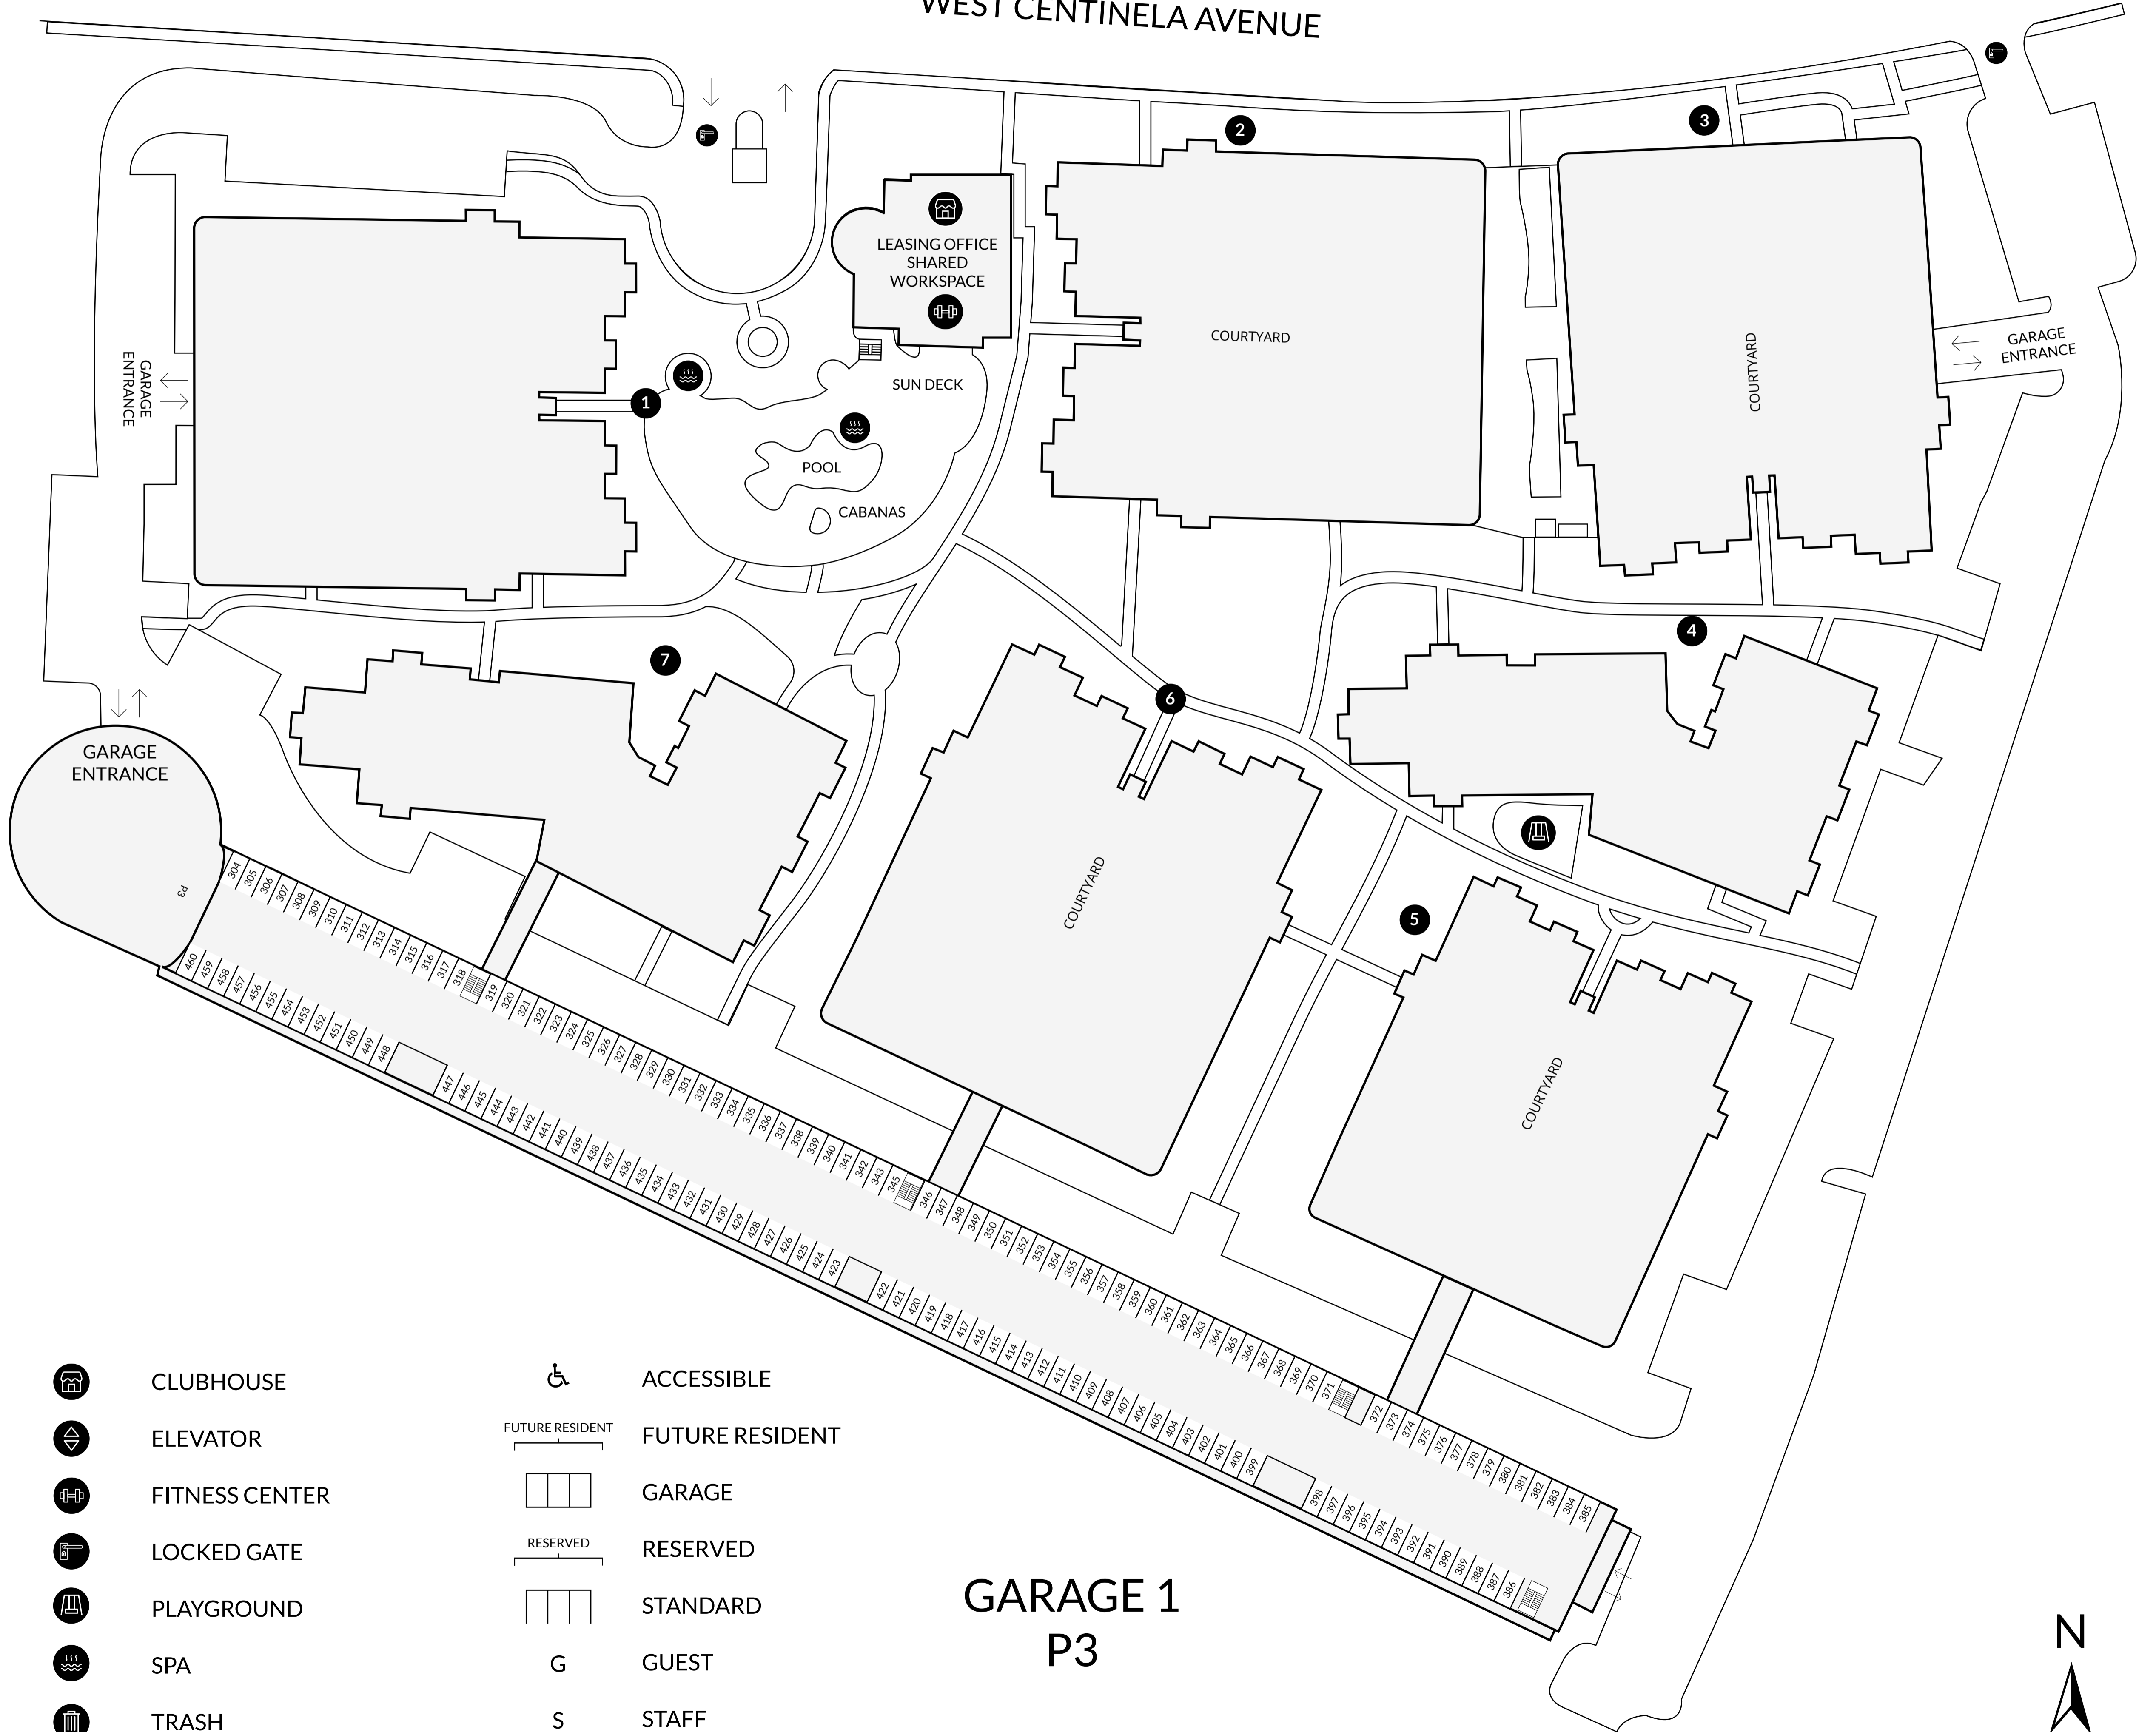

WEST CENTINELA AVENUE

GARAGE 1 P3

	CLUBHOUSE		ACCESSIBLE
	ELEVATOR		FUTURE RESIDENT
	FITNESS CENTER		GARAGE
	LOCKED GATE		RESERVED
	PLAYGROUND		STANDARD
	SPA		GUEST
	TRASH		STAFF