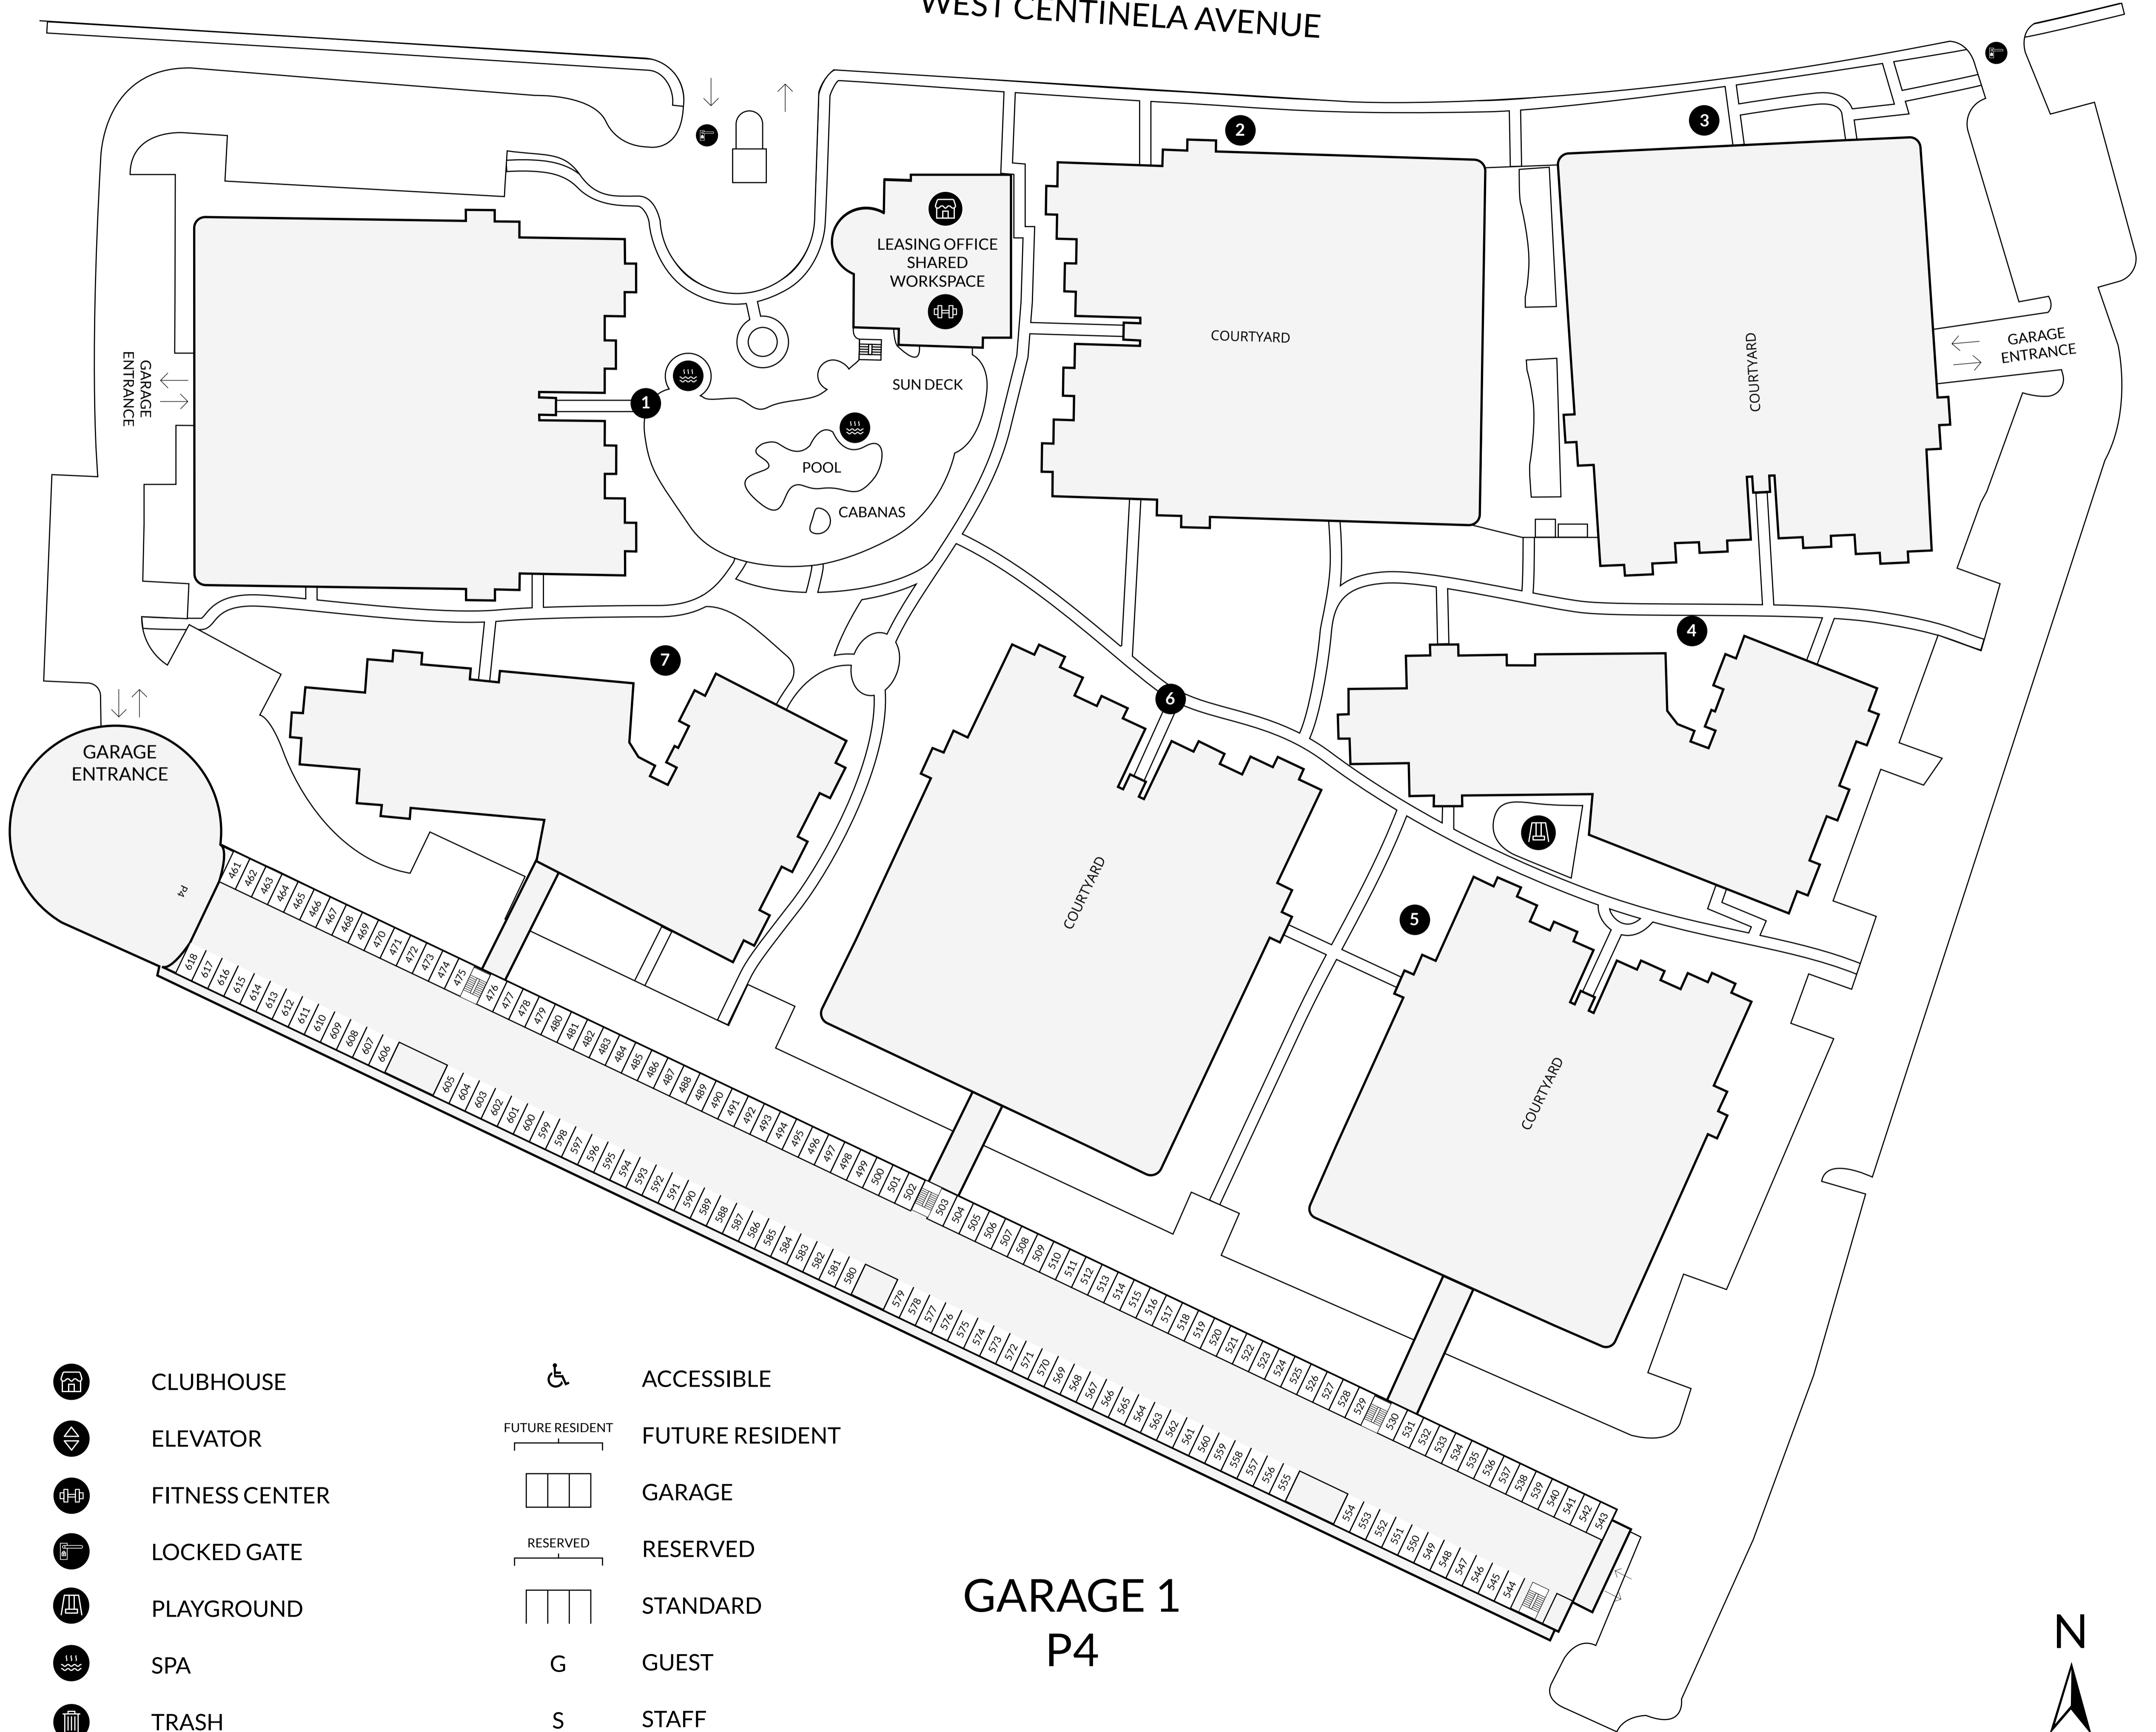

WEST CENTINELA AVENUE

**GARAGE 1
P4**

	CLUBHOUSE		ACCESSIBLE
	ELEVATOR		FUTURE RESIDENT
	FITNESS CENTER		GARAGE
	LOCKED GATE		RESERVED
	PLAYGROUND		STANDARD
	SPA	G	GUEST
	TRASH	S	STAFF