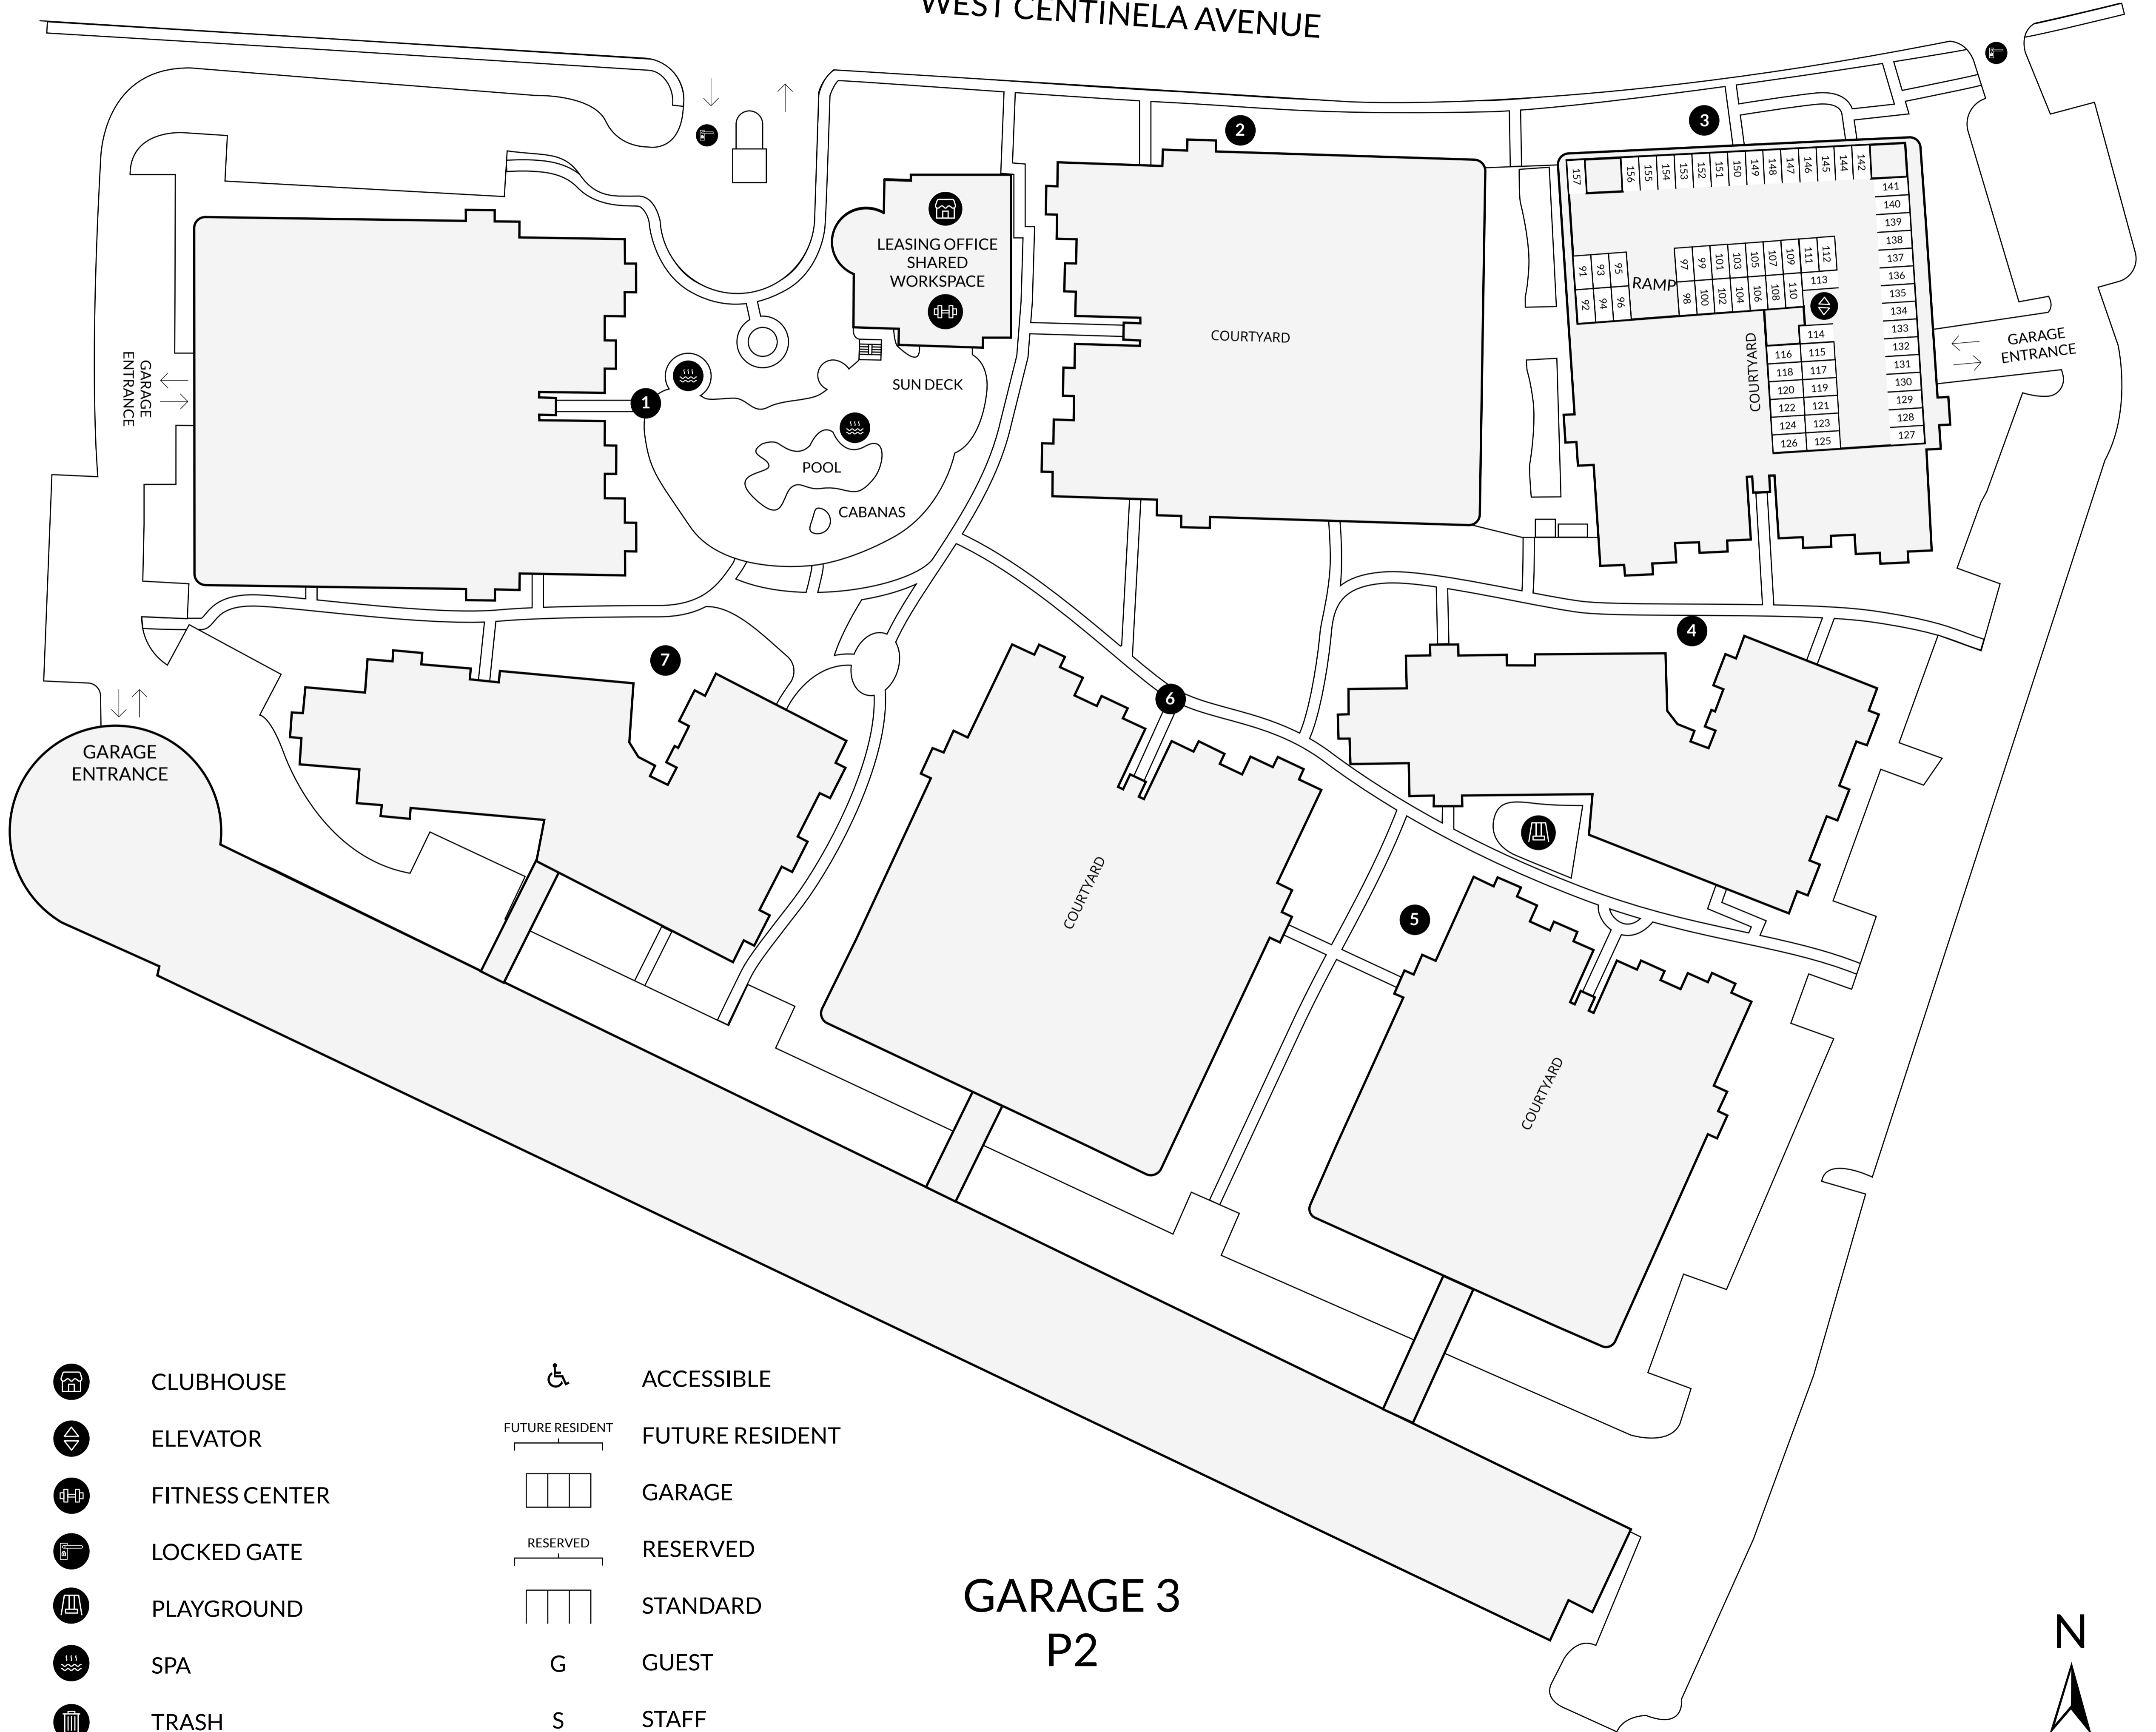

- CLUBHOUSE
- ELEVATOR
- FITNESS CENTER
- LOCKED GATE
- PLAYGROUND
- SPA
- TRASH
- ACCESSIBLE
- FUTURE RESIDENT
- GARAGE
- RESERVED
- STANDARD
- G
- S

GARAGE 2
P2

WEST CENTINELA AVENUE

-  CLUBHOUSE
-  ELEVATOR
-  FITNESS CENTER
-  LOCKED GATE
-  PLAYGROUND
-  SPA
-  TRASH
-  ACCESSIBLE
-  FUTURE RESIDENT
-  GARAGE
-  RESERVED
-  STANDARD
-  G GUEST
-  S STAFF

GARAGE 3
P1

WEST CENTINELA AVENUE

GARAGE 3
P2

-  CLUBHOUSE
-  ELEVATOR
-  FITNESS CENTER
-  LOCKED GATE
-  PLAYGROUND
-  SPA
-  TRASH
-  ACCESSIBLE
-  FUTURE RESIDENT
-  GARAGE
-  RESERVED
-  STANDARD
-  G GUEST
-  S STAFF