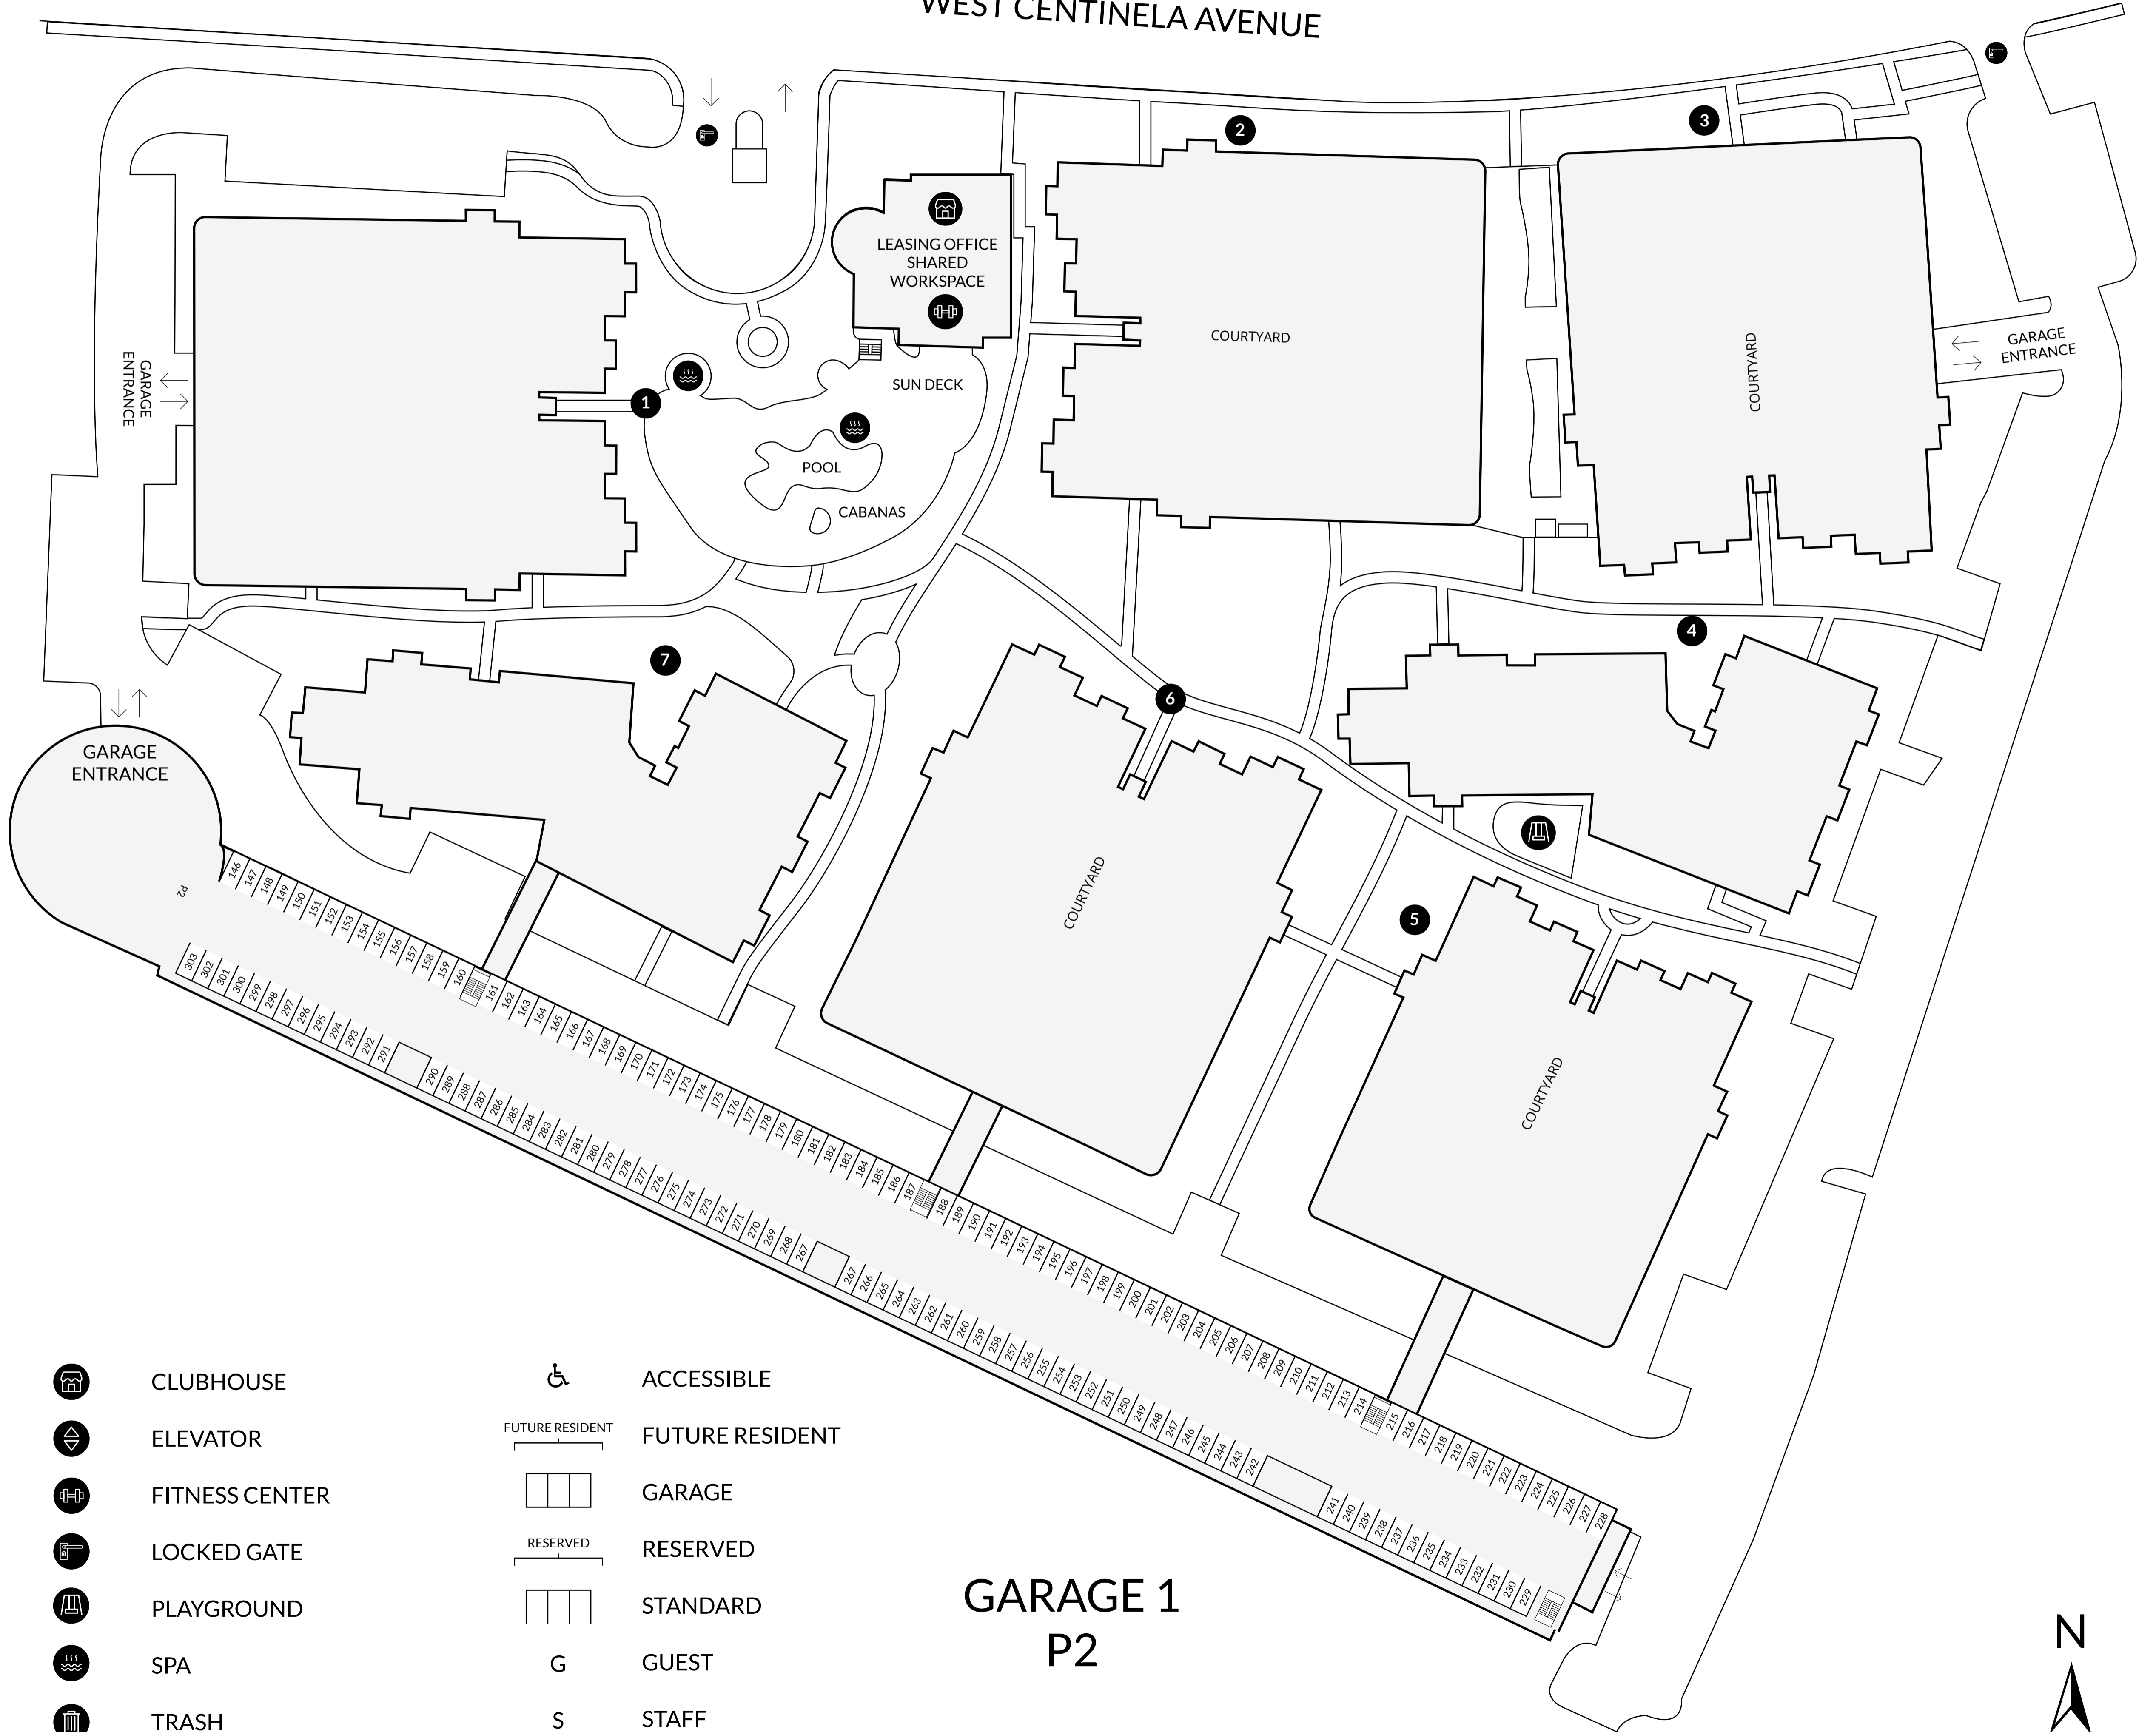

WEST CENTINELA AVENUE

- | | | | |
|--|----------------|--|-----------------|
| | CLUBHOUSE | | ACCESSIBLE |
| | ELEVATOR | | FUTURE RESIDENT |
| | FITNESS CENTER | | GARAGE |
| | LOCKED GATE | | RESERVED |
| | PLAYGROUND | | STANDARD |
| | SPA | | GUEST |
| | TRASH | | STAFF |

OUTDOOR
PARKING

WEST CENTINELA AVENUE

- CLUBHOUSE
- ELEVATOR
- FITNESS CENTER
- LOCKED GATE
- PLAYGROUND
- SPA
- TRASH

- ACCESSIBLE
- FUTURE RESIDENT
- GARAGE
- RESERVED
- STANDARD
- G GUEST
- S STAFF

**GARAGE 1
P1**