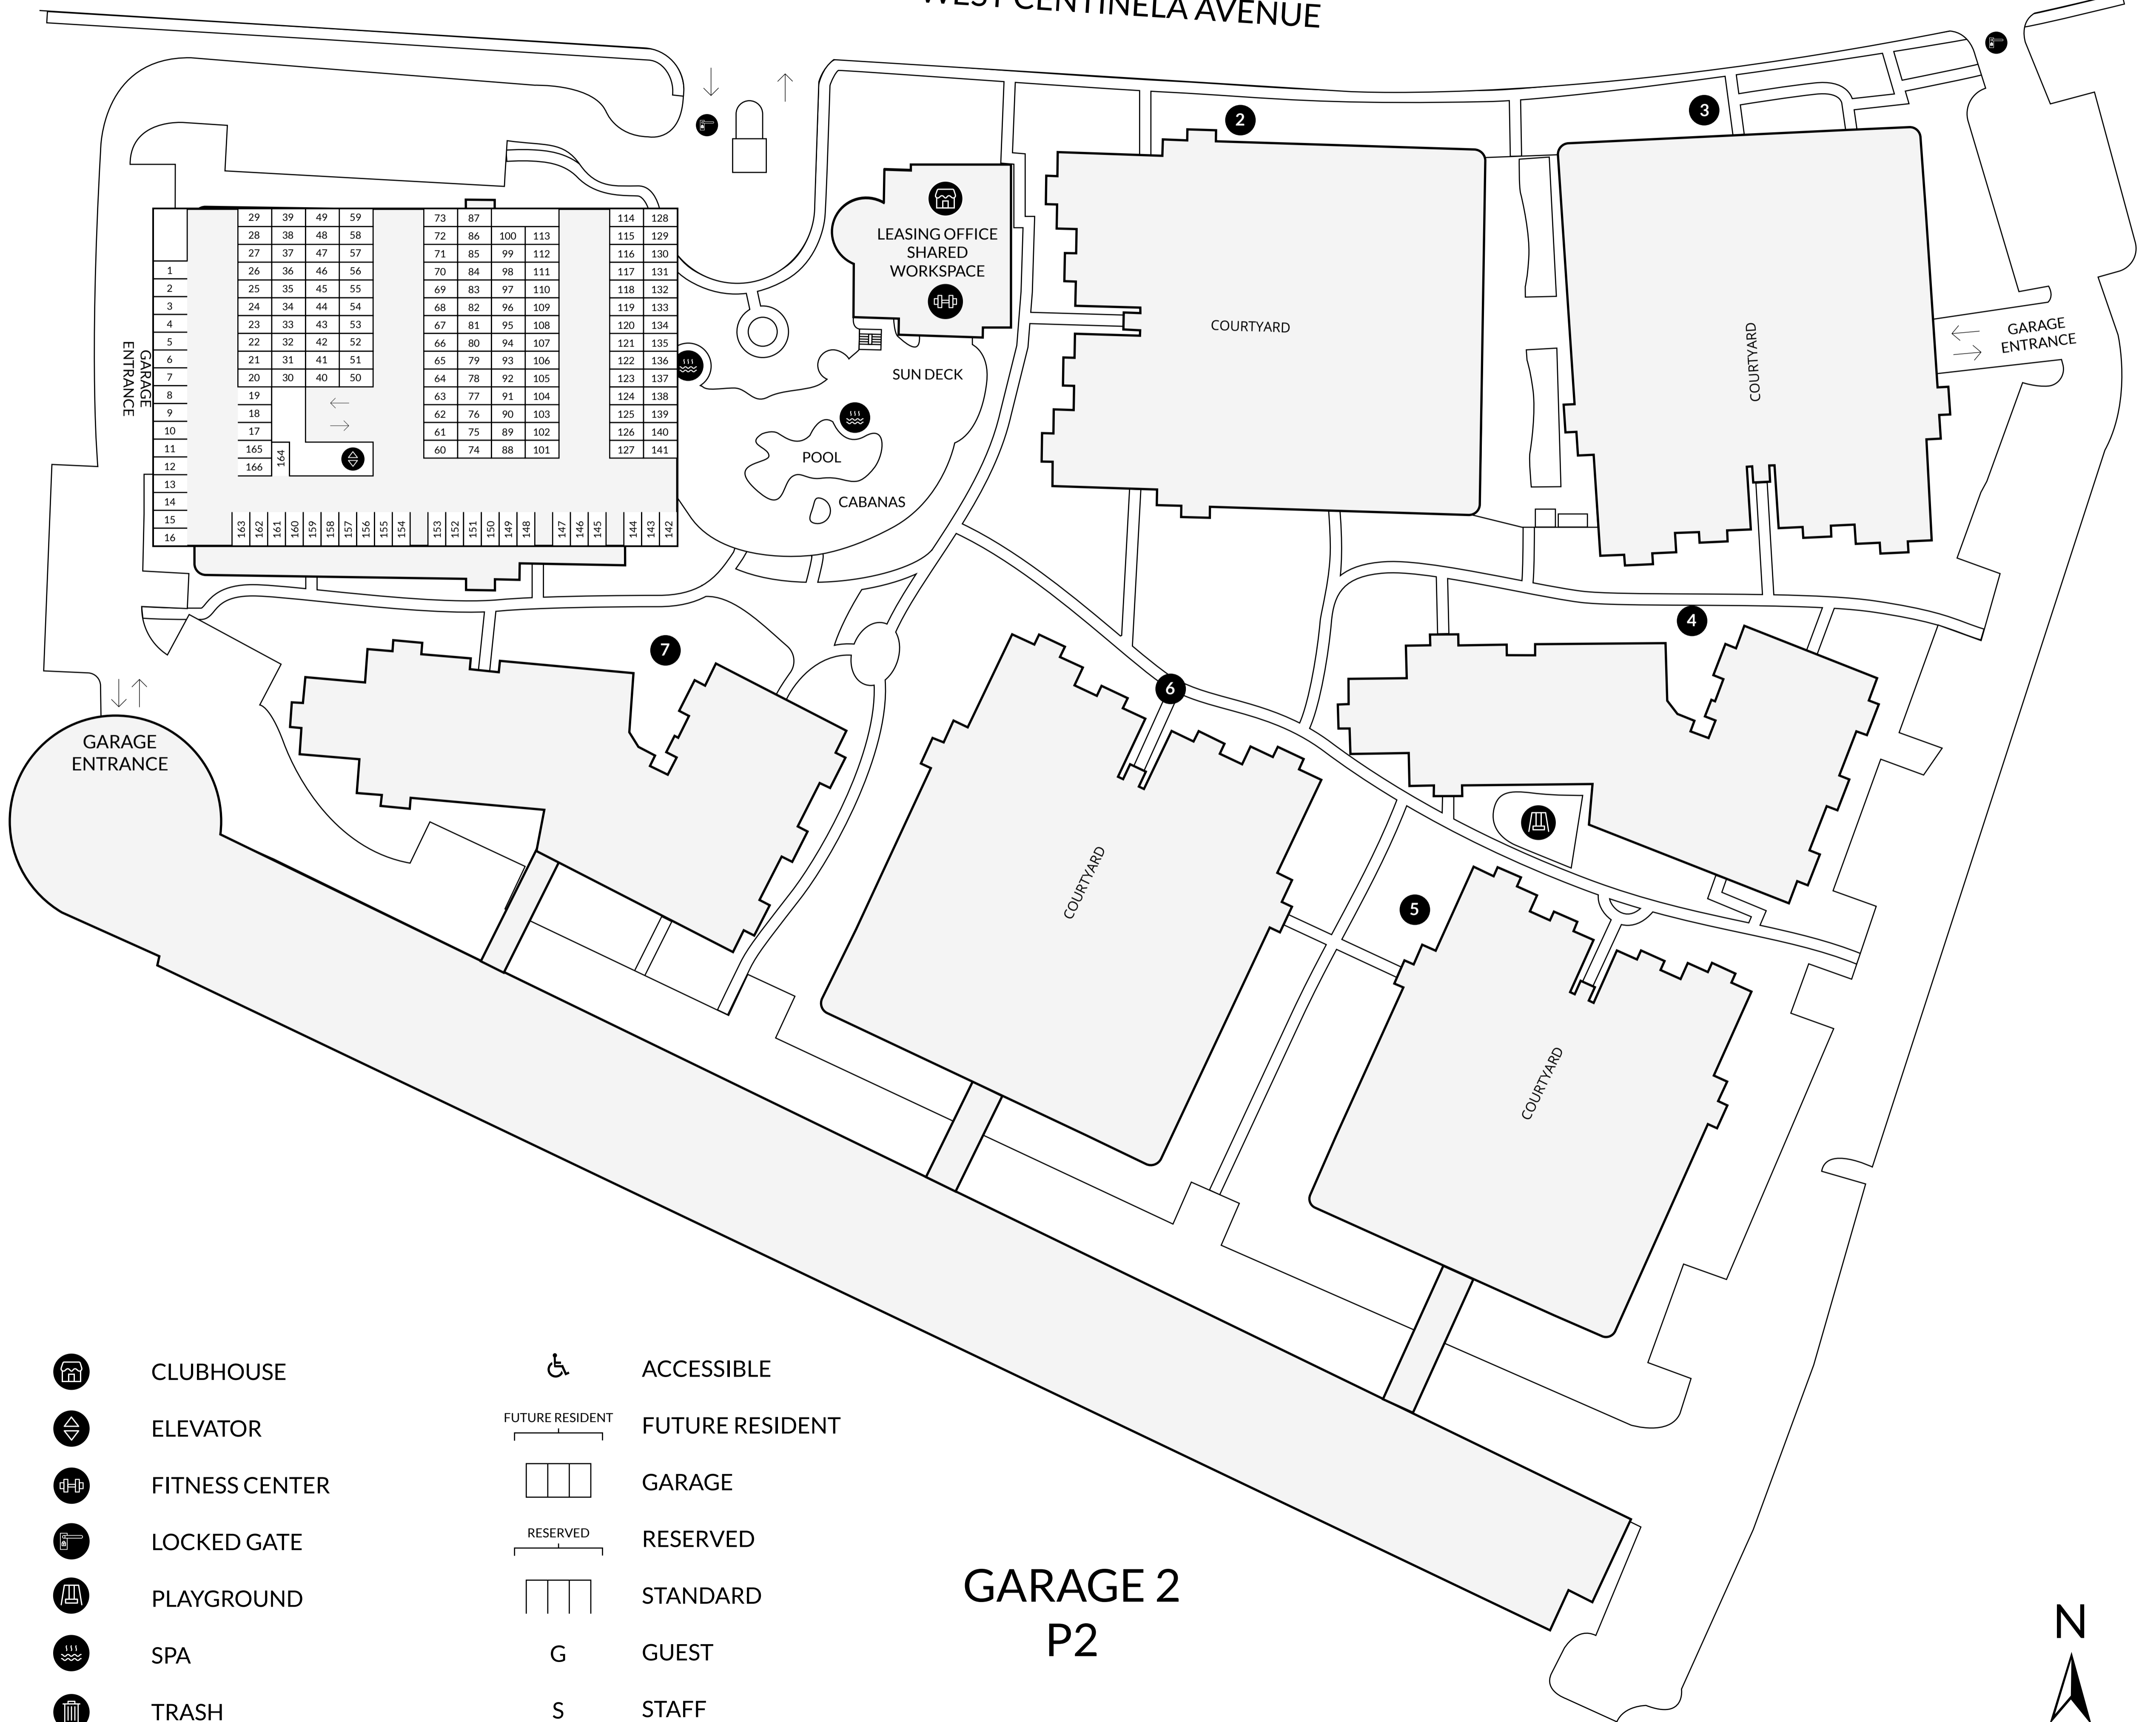

WEST CENTINELA AVENUE

	29	39	49	59		73	87		114	128											
	28	38	48	58		72	86	100	113	115	129										
	27	37	47	57		71	85	99	112	116	130										
	26	36	46	56		70	84	98	111	117	131										
1																					
2		25	35	45	55		69	83	97	110	118	132									
3		24	34	44	54		68	82	96	109	119	133									
4		23	33	43	53		67	81	95	108	120	134									
5		22	32	42	52		66	80	94	107	121	135									
6		21	31	41	51		65	79	93	106	122	136									
7		20	30	40	50		64	78	92	105	123	137									
8		19					63	77	91	104	124	138									
9		18					62	76	90	103	125	139									
10		17					61	75	89	102	126	140									
11		165					60	74	88	101	127	141									
12		166	164																		
13																					
14																					
15		163	162																		
16		161	160	159	158	157	156	155	154	153	152	151	150	149	148	147	146	145	144	143	142

- CLUBHOUSE
- ELEVATOR
- FITNESS CENTER
- LOCKED GATE
- PLAYGROUND
- SPA
- TRASH
- ACCESSIBLE
- FUTURE RESIDENT
- GARAGE
- RESERVED
- STANDARD
- G
- S

GARAGE 2
P2