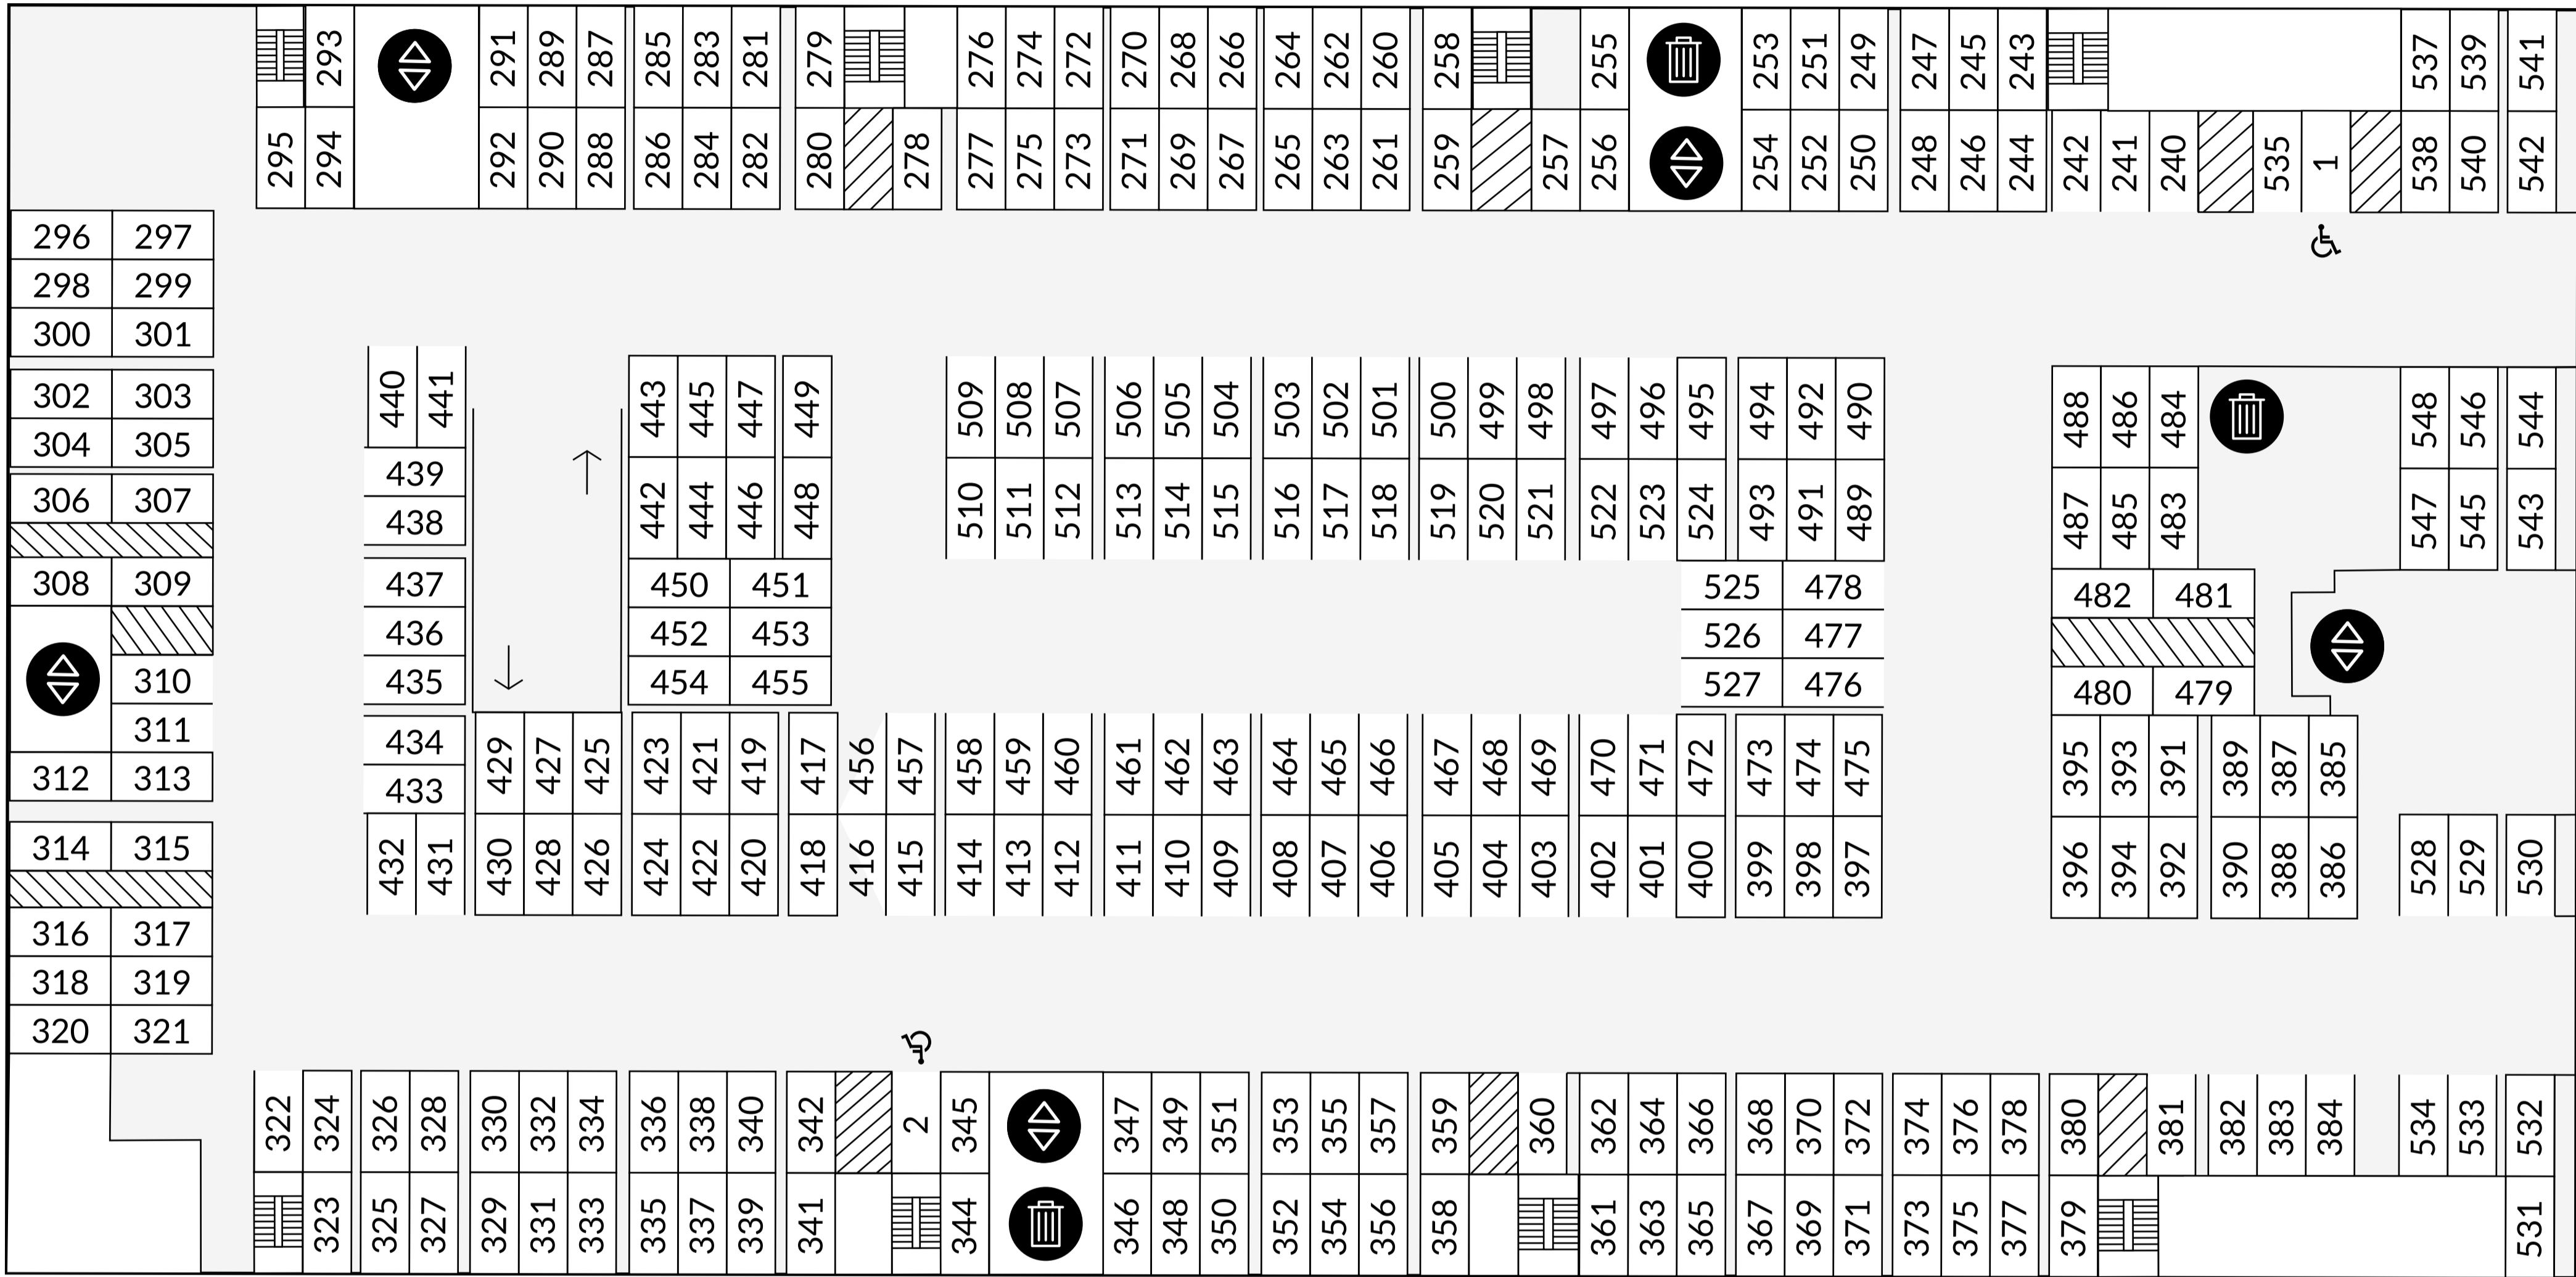

SOUTH 4TH STREET

EAST SAN FERNANDO STREET

-  ELEVATOR
-  FITNESS CENTER
-  PACKAGES
-  TRASH
-  ACCESSIBLE
-  FUTURE RESIDENT
-  STAFF
-  STANDARD
-  TANDEM PARKING

SOUTH 4TH STREET

EAST SAN FERNANDO STREET

SOUTH 3RD STREET

-  ELEVATOR
-  FITNESS CENTER
-  PACKAGES
-  TRASH
-  ACCESSIBLE
-  FUTURE RESIDENT
-  STAFF
-  STANDARD
-  TANDEM PARKING